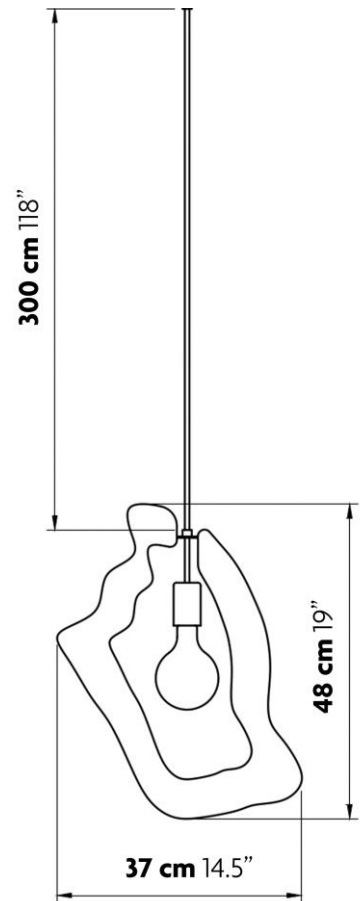

ESPRIT YA-YA 3 PENDANT

Designed by Hind Rabii

DESIGN & INSPIRATION

Forms free from the restrictive tenets of fashion, expressing themselves as mischievous yet aware of their formal presence. YA-YA is mischievous and ironic, its dual personality endearing. YA-YA wears its materials with such timeless elegance that they could be "anything". The rays projected onto its surfaces light up the most colorless mediums and give them graphic presence.

LIGHT SOURCE

1 x E26 LED 15W MAX
Suggested Specs: A19 Frosted
> 90 CRI | 2700K | Dimmable

SPECIFICATIONS & TECHNICAL NOTES

- ETL Listed
- Made in Belgium. Constructed in precision cut metal with hand brushed galvanic finish.
- Mounts directly to a standard Junction box
- Cable length max. 10' (field adjustable). Longer cable available on request.

PRODUCT CODES

	Black Chrome	HR-ESPYA.03.BC
	Gold	HR-ESPYA.03.GL
	Bronze	HR-ESPYA.03.BZ

uplight group.

HIND RABII
LIGHTING STUDIO

Uplight group, LLC. 1835 NE Miami Gardens Dr. N. Miami Beach, FL 33179.
Tel. +1.305.621.9602. sales@uplightgroup.com www.uplightgroup.com

Fixture Type _____
Project Name _____

Notes _____