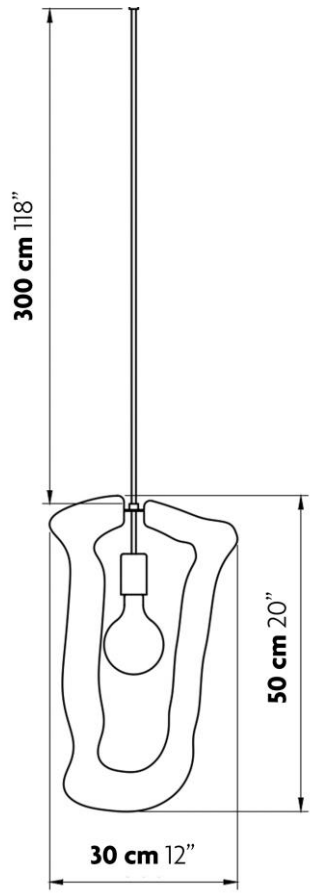

ESPRIT YA-YA 2 PENDANT

Designed by Hind Rabii

DESIGN & INSPIRATION

Forms free from the restrictive tenets of fashion, expressing themselves as mischievous yet aware of their formal presence. YA-YA is mischievous and ironic, its dual personality endearing. YA-YA wears its materials with such timeless elegance that they could be "anything". The rays projected onto its surfaces light up the most colorless mediums and give them graphic presence.

LIGHT SOURCE

1 x E26 LED 15W MAX
Suggested Specs: A19 Frosted
> 90 CRI | 2700K | Dimmable

SPECIFICATIONS & TECHNICAL NOTES

- ETL Listed
- Made in Belgium. Constructed in precision cut metal with hand brushed galvanic finish.
- Mounts directly to a standard Junction box
- Cable length max. 10' (field adjustable). Longer cable available on request.

PRODUCT CODES

	Black Chrome	HR-ESPYA.02.BC
	Gold	HR-ESPYA.02.GL
	Bronze	HR-ESPYA.02.BZ

uplight group.

HIND RABII
LIGHTING STUDIO

Uplight group, LLC. 1835 NE Miami Gardens Dr. N. Miami Beach, FL 33179.
Tel. +1.305.621.9602. sales@uplightgroup.com www.uplightgroup.com

Fixture Type _____ Notes _____
Project Name _____