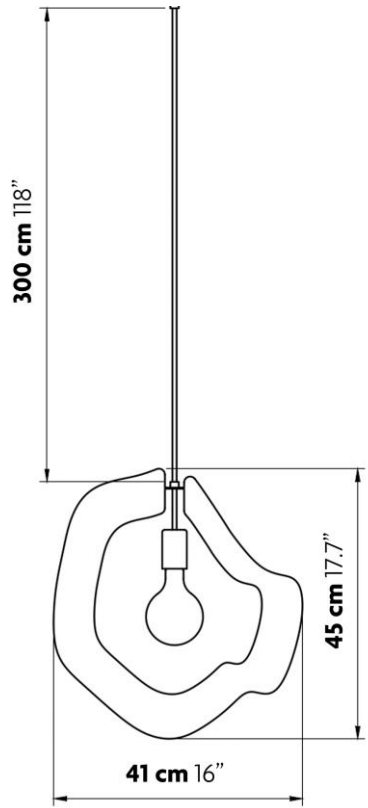

ESPRIT YA-YA 1 PENDANT

Designed by Hind Rabii

DESIGN & INSPIRATION

Forms free from the restrictive tenets of fashion, expressing themselves as mischievous yet aware of their formal presence. YA-YA is mischievous and ironic, its dual personality endearing. YA-YA wears its materials with such timeless elegance that they could be "anything". The rays projected onto its surfaces light up the most colorless mediums and give them graphic presence.

LIGHT SOURCE

1 x E26 LED 15W MAX
Suggested Specs: A19 Frosted
> 90 CRI | 2700K | Dimmable

SPECIFICATIONS & TECHNICAL NOTES

- ETL Listed
- Made in Belgium. Constructed in precision cut metal with hand brushed galvanic finish.
- Mounts directly to a standard Junction box
- Cable length max. 10' (field adjustable). Longer cable available on request.

PRODUCT CODES

	Black Chrome	HR-ESPYA.01.BC
	Gold	HR-ESPYA.01.GL
	Bronze	HR-ESPYA.01.BZ

uplight group.

HIND RABII
LIGHTING STUDIO

Uplight group, LLC. 1835 NE Miami Gardens Dr. N. Miami Beach, FL 33179.
Tel. +1.305.621.9602. sales@uplightgroup.com www.uplightgroup.com

Fixture Type _____
Project Name _____

Notes _____