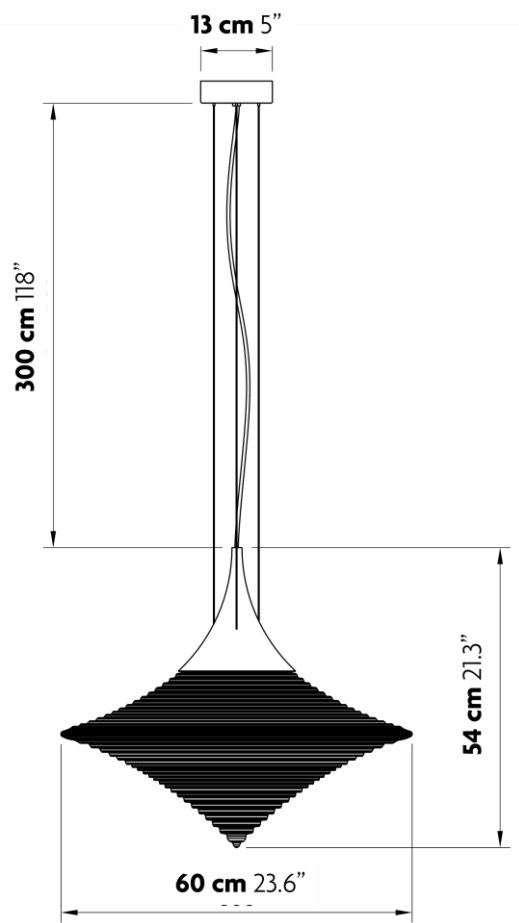

DISCA 60 PENDANT

Designed by Alberto Nason

DESIGN & INSPIRATION

Sometimes a luminous apparition seems to come from elsewhere. In green, transparent-white, milky or transparent lava glass, Disca expresses itself fully in any defined or virtual place. Its flashes of light carry its shapes off to infinity, as they spin on themselves in a Venetian vortex or a Viennese Waltz.

LIGHT SOURCE

1 X E26 LED A19 (not included)
Suggested: 3000K | Dimmable

SPECIFICATIONS & TECHNICAL NOTES

- ETL Listed
- Made in Belgium. Constructed in blown glass.
- Mounts directly to a standard Junction box
- Cable length max 10" (field adjustable). Longer cable available on request.
- Custom colors available upon request.

PRODUCT CODES

	Green glass & gold top	HR-DISSO.60.GL.GR
	Clear glass & gold top	HR-DISSO.60.GL.CL
	White glass & gold top	HR-DISSO.60.GL.WH
	Amber glass & gold top	HR-DISSO.60.GL.AM

uplight group.

HIND RABII
LIGHTING STUDIO

Uplight group, LLC. 1835 NE Miami Gardens Dr. N. Miami Beach, FL 33179.
Tel. +1.305.621.9602. sales@uplightgroup.com www.uplightgroup.com

Fixture Type _____ Notes _____
Project Name _____