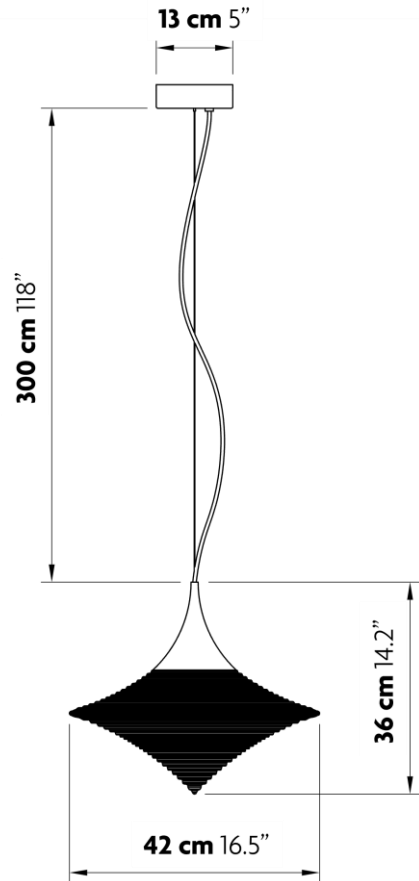

PRODUCT CODES

	Green glass & gold top	HR-DISSO.42.GL.GR
	Clear glass & gold top	HR-DISSO.42.GL.CL
	White glass & gold top	HR-DISSO.42.GL.WH
	Amber glass & gold top	HR-DISSO.42.GL.AM