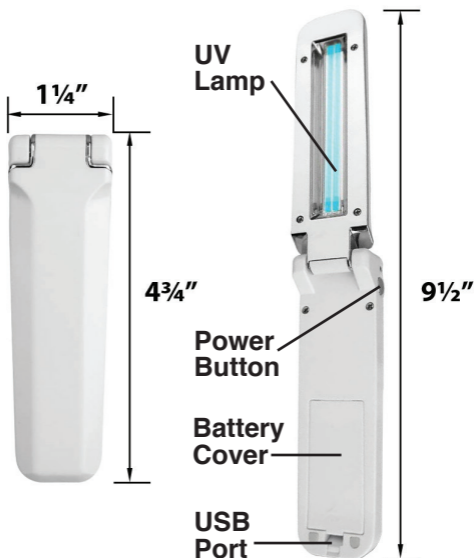

SAVE THESE INSTRUCTIONS

WHERE TO USE THE EDENPURE® UV-C GUARDIAN LIGHT

The EdenPURE® UV-C Guardian Light can kill all kinds of bacteria and viruses in a very short time. It can be used on door knobs, car/home keys, cell phones, computer keyboards, jewelry, wallets, purses, shopping bags, toys, baby products, clothing, pillows, shoes and any articles that you want to disinfect.

PRODUCT DIAGRAM