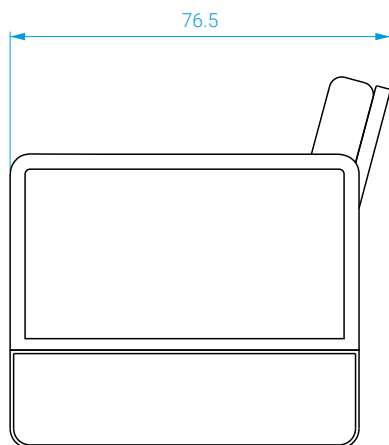

DIMENSIONS

Long. : 75 cm . Prof. : 74 cm . Haut. : 74,5 cm
Hauteur de l'assise : 40 cm

POIDS : 25 kg

Solid ash frame and veneer with steel base all lacquered black matte.

Upholstery available in fabric, velvet or leather.

Seat cushion: HR bi-density foam, 30-35kg/m³.

Polyester fiber and goose feather back cushions

Removable seat and back cushion covers.

MEASURES

Length: 75 cm . Depth: 74 cm . Height: 74,5 cm

Seat height : 40 cm

DIMENSIONS

Long. : 75 cm . Prof. : 76,5 cm . Haut. : 72,5 cm
Hauteur de l'assise : 40 cm

POIDS : 23 kg

*Solid oak frame. Brass base.
Cane made from natural rattan.
Upholstery available in fabric, velvet or leather.
Seat cushion: HR bi-density foam, 30-35kg/m³.
Polyester fiber and goose feather back cushions
Removable seat and back cushion covers.*

MEASURES

*Length: 75 cm . Depth: 76,5 cm . Height: 72,5 cm
Seat height : 40 cm*

WEIGHT: 23 kg

TISSUS / FABRICS

Fauteuil cannage

Cane armchair

Catégorie B: Indien T15 - Ocre T16

Catégorie C: Bleu canard T24 - Gris chic T25
Fox T26 - Bleu marine T27 - Caviar T37