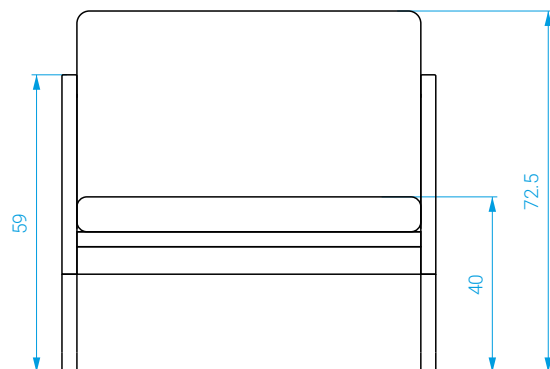

DIMENSIONS

Long. : 75 cm . Prof. : 74 cm . Haut. : 74,5 cm
Hauteur de l'assise : 40 cm

POIDS : 25 kg

Solid ash frame and veneer with steel base all lacquered black matte.

Upholstery available in fabric, velvet or leather.

Seat cushion: HR bi-density foam, 30-35kg/m³.

Polyester fiber and goose feather back cushions

Removable seat and back cushion covers.

MEASURES

Length: 75 cm . Depth: 74 cm . Height: 74,5 cm

Seat height : 40 cm

DIMENSIONS

Long. : 75 cm . Prof. : 76,5 cm . Haut. : 72,5 cm
Hauteur de l'assise : 40 cm

POIDS : 23 kg

*Solid oak frame. Brass base.
Cane made from natural rattan.
Upholstery available in fabric, velvet or leather.
Seat cushion: HR bi-density foam, 30-35kg/m³.
Polyester fiber and goose feather back cushions
Removable seat and back cushion covers.*

MEASURES

*Length: 75 cm . Depth: 76,5 cm . Height: 72,5 cm
Seat height : 40 cm*

WEIGHT: 23 kg

TISSUS / FABRICS

Fauteuil cannage

Cane armchair

Catégorie B: Indien T15 - Ocre T16

Catégorie C: Bleu canard T24 - Gris chic T25
Fox T26 - Bleu marine T27 - Caviar T37