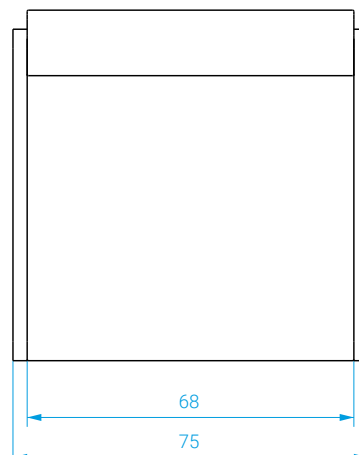

Fauteuil cannage - Bois noir

Cane armchair - Black wood

Structure en hêtre massif teinté noir et laque mat sur bois contreplaqué. Piètement en acier laqué noir.
Cannage en rotin naturel.
Revêtement en tissu, velours ou cuir.
Coussin d'assise : mousse HR bi-densité, 30-35kg/m³.
Coussin de dossier : plume (oie et canard) et fibre polyester.
Coussins d'assise et de dossier déhoussables.

DIMENSIONS

Long. : 75 cm . Prof. : 74 cm . Haut. : 74,5 cm
Hauteur de l'assise : 40 cm

POIDS : 25 kg

Solid ash frame and veneer with steel base all lacquered black matte.

Upholstery available in fabric, velvet or leather.

Seat cushion: HR bi-density foam, 30-35kg/m³.

Polyester fiber and goose feather back cushions

Removable seat and back cushion covers.

MEASURES

Length: 75 cm . Depth: 74 cm . Height: 74,5 cm

Seat height : 40 cm

WEIGHT: 25 kg