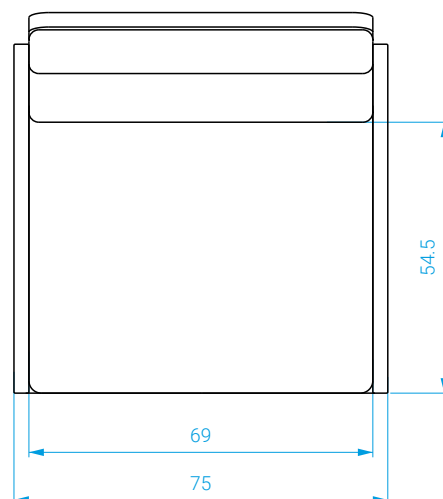

DIMENSIONS

Long. : 75 cm . Prof. : 74 cm . Haut. : 74,5 cm
Hauteur de l'assise : 40 cm

POIDS : 25 kg

Solid ash frame and veneer with steel base all lacquered black matte.

Upholstery available in fabric, velvet or leather.

Seat cushion: HR bi-density foam, 30-35kg/m³.

Polyester fiber and goose feather back cushions

Removable seat and back cushion covers.

MEASURES

Length: 75 cm . Depth: 74 cm . Height: 74,5 cm

Seat height : 40 cm

DIMENSIONS

Long. : 75 cm . Prof. : 76,5 cm . Haut. : 72,5 cm
Hauteur de l'assise : 40 cm

POIDS : 23 kg

*Solid oak frame. Brass base.
Cane made from natural rattan.
Upholstery available in fabric, velvet or leather.
Seat cushion: HR bi-density foam, 30-35kg/m³.
Polyester fiber and goose feather back cushions
Removable seat and back cushion covers.*

MEASURES

*Length: 75 cm . Depth: 76,5 cm . Height: 72,5 cm
Seat height : 40 cm*

WEIGHT: 23 kg

TISSUS / FABRICS

Fauteuil cannage

Cane armchair

Catégorie B: Indien T15 - Ocre T16

Catégorie C: Bleu canard T24 - Gris chic T25
Fox T26 - Bleu marine T27 - Caviar T37