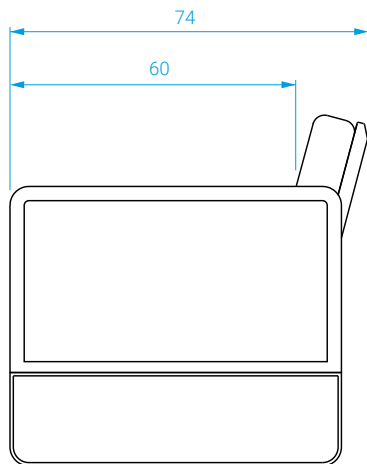

Fauteuil cannage - Bois noir

Cane armchair - Black wood

Structure en hêtre massif teinté noir et laque mat sur bois contreplaqué. Piètement en acier laqué noir.
Cannage en rotin naturel.
Revêtement en tissu, velours ou cuir.
Coussin d'assise : mousse HR bi-densité, 30-35kg/m³.
Coussin de dossier : plume (oie et canard) et fibre polyester.
Coussins d'assise et de dossier déhoussables.

DIMENSIONS

Long. : 75 cm . Prof. : 74 cm . Haut. : 74,5 cm
Hauteur de l'assise : 40 cm

POIDS : 25 kg

Solid ash frame and veneer with steel base all lacquered black matte.

Upholstery available in fabric, velvet or leather.

Seat cushion: HR bi-density foam, 30-35kg/m³.

Polyester fiber and goose feather back cushions

Removable seat and back cushion covers.

MEASURES

Length: 75 cm . Depth: 74 cm . Height: 74,5 cm

Seat height : 40 cm

WEIGHT: 25 kg