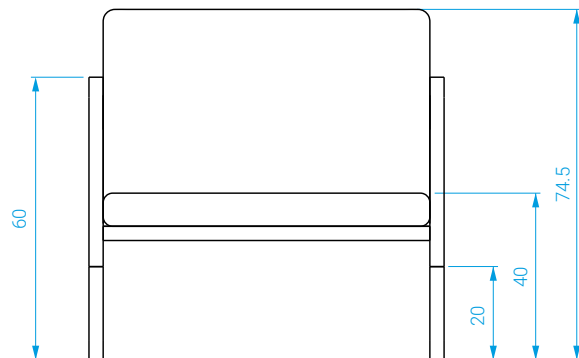

Fauteuil cannage - Bois noir

Cane armchair - Black wood

Structure en hêtre massif teinté noir et laque mat sur bois contreplaqué. Piètement en acier laqué noir.
Cannage en rotin naturel.
Revêtement en tissu, velours ou cuir.
Coussin d'assise : mousse HR bi-densité, 30-35kg/m³.
Coussin de dossier : plume (oie et canard) et fibre polyester.
Coussins d'assise et de dossier déhoussables.

DIMENSIONS

Long. : 75 cm . Prof. : 74 cm . Haut. : 74,5 cm
Hauteur de l'assise : 40 cm

POIDS : 25 kg

Solid ash frame and veneer with steel base all lacquered black matte.

Upholstery available in fabric, velvet or leather.

Seat cushion: HR bi-density foam, 30-35kg/m³.

Polyester fiber and goose feather back cushions

Removable seat and back cushion covers.

MEASURES

Length: 75 cm . Depth: 74 cm . Height: 74,5 cm

Seat height : 40 cm

WEIGHT: 25 kg