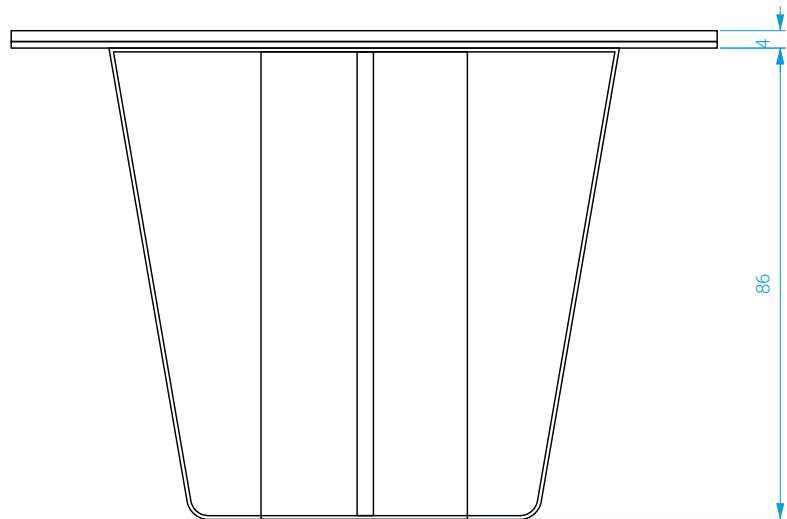

DIMENSIONS

Long.: 90 cm . Prof. : 30 cm . Haut. : 85 cm

POIDS : 36 kg

*Terrazzo or ceramic tabletop glued on plywood.
Brushed brass frame. Steel base.*

DIMENSIONS

Length: 90 cm . Depth: 30 cm . Height: 85 cm

WEIGHT: 36 kg

Console Horizon large

Large Horizon console

Plateau en terrazzo ou céramique collé sur contreplaqué.
Cadre laiton brossé. Piètement en acier.

*Terrazzo or ceramic tabletop glued on plywood.
Brushed brass frame. Steel base.*

DIMENSIONS

Long.: 130 cm . Prof.: 38 cm . Haut.: 90 cm

DIMENSIONS

Length: 130 cm . Depth: 38 cm . Height: 90 cm

POIDS: 55 kg

WEIGHT: 55 kg

COULEURS / COLORS

Console Horizon