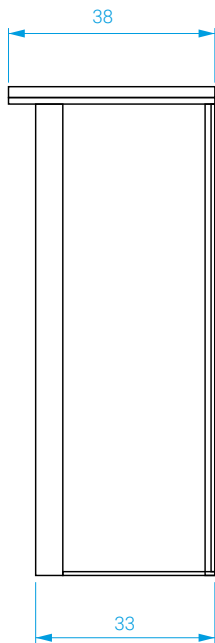

DIMENSIONS

Long.: 90 cm . Prof. : 30 cm . Haut. : 85 cm

POIDS : 36 kg

*Terrazzo or ceramic tabletop glued on plywood.
Brushed brass frame. Steel base.*

DIMENSIONS

Length: 90 cm . Depth: 30 cm . Height: 85 cm

WEIGHT: 36 kg

Console Horizon large

Large Horizon console

Plateau en terrazzo ou céramique collé sur contreplaqué.
Cadre laiton brossé. Piètement en acier.

*Terrazzo or ceramic tabletop glued on plywood.
Brushed brass frame. Steel base.*

DIMENSIONS

Long.: 130 cm . Prof.: 38 cm . Haut.: 90 cm

DIMENSIONS

Length: 130 cm . Depth: 38 cm . Height: 90 cm

POIDS: 55 kg

WEIGHT: 55 kg

COULEURS / COLORS

Console Horizon