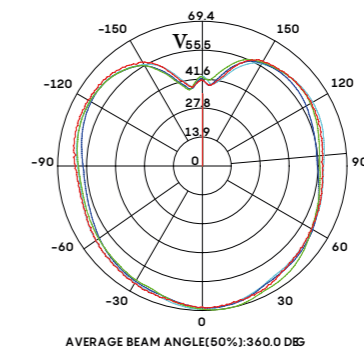

Garden

⊕ IP44 IP66 — IP20

Material:
Poleasy
White metal structure

Net weight:
8,5 kg

Volume packaging:
0,30 mc

Finishing e colours:
IL: 110 trasparente

Cable length:
3 mt trasparente cable with plug (IP20)
2 mt black cable with plug (IP44)

Switch:
- ON/OFF switch fitted on the power cord (IP20)
- Plug (IP44)
- Connector box (IP66)

Power Input:
110-240V - 50/60Hz

Power Consumption:
1x 32W E27

Light source:
Bulb

Characteristic: