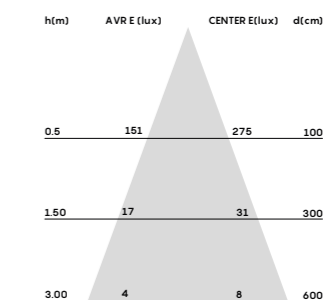

Suspension

CE IP20

Material:
Polycarbonate
White metal structure

Net weight:
2,6 kg

Volume packaging:
0,10 mc

Finishing e colours:
IL: 110 transparent

Cable length:
1,8 mt transparent cable with plug
(version table)
2 mt transparent cable (version
suspension)

Switch:

Power Input:
110-240V - 50/60Hz

Power Consumption:
1x 32W E27

Light source:
Bulb

Characteristic: