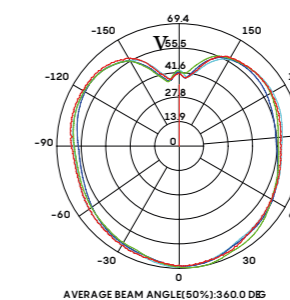

Suspension

CE IP20

Material:
Polycarbonate
White metal structure

Net weight:
2,6 kg

Volume packaging:
0,10 mc

Finishing e colours:
IL: 110 transparent

Cable length:
1,8 mt transparent cable with plug
(version table)
2 mt transparent cable (version
suspension)

Switch:

Power Input:
110-240V - 50/60Hz

Power Consumption:
1x 32W E27

Light source:
Bulb

Characteristic: