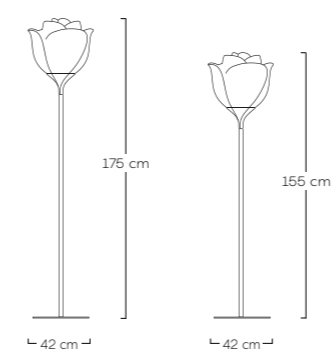

**Recharging time:**  
6 h.

**Duration time:**  
8-10 h.

**Garden**

⊕ IP44 IP66 — IP20

**Material:**  
 Poleasy  
 White metal structure

**Net weight:**  
 8,5 kg

**Volume packaging:**  
 0,30 mc

**Finishing e colours:**  
 IL: 110 trasparente

**Cable length:**  
 3 mt trasparente cable with plug (IP20)  
 2 mt black cable with plug (IP44)

**Switch:**  
 - ON/OFF switch fitted on the power cord (IP20)  
 - Plug (IP44)  
 - Connector box (IP66)

### Standing lamp

CE IP20

IP44

**Material:**  
Poleasy  
White metal structure

**Finishing e colours:**  
IL: 110 trasparente

**Net weight:**  
8,5 kg

**Cable length:**  
3 mt trasparente cable with plug (IP20)  
2 mt black cable with plug (IP44)