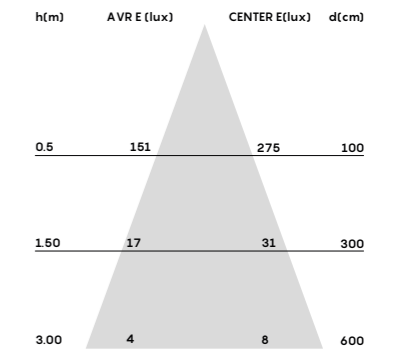

Garden

⊕ IP44 IP66 — IP20

Material:
Poleasy
White metal structure

Net weight:
8,5 kg

Volume packaging:
0,30 mc

Finishing e colours:
IL: 110 trasparente

Cable length:
3 mt trasparente cable with plug (IP20)
2 mt black cable with plug (IP44)

Switch:
- ON/OFF switch fitted on the power cord (IP20)
- Plug (IP44)
- Connector box (IP66)

Power Input:
110-240V - 50/60Hz

Power Consumption:
1x 32W E27

Light source:
Bulb

Characteristic: