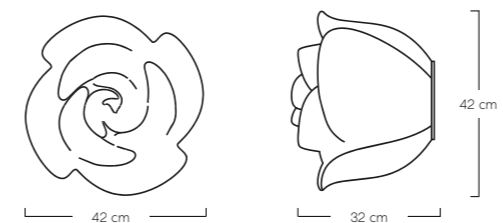

Wall / Ceiling

CE IP66

Material:
Poleasy

Net weight:
1,9 kg

Volume packaging:
0,10 mc

Finishing e colours:
IL: 110 trasparente

Cable length:

Switch:

Power Input:
110-240V - 50/60Hz

Power Consumption:
1x 32W E27

Light source:
Bulb

Characteristic: