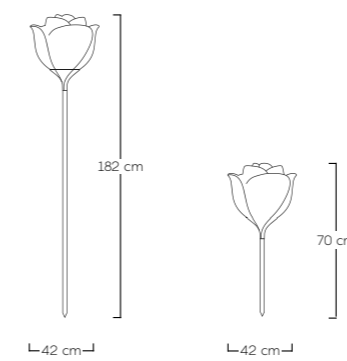

### Waterproof

CE IP66

**Material:**  
Poleasy  
Stainless steel base

**Net weight:**  
2,6 kg

**Volume packaging:**  
0,10 mc

**Finishing e colours:**  
IL: 110 trasparente

**Cable length:**  
1,5 mt cable rechargeable

**Recharging time:**  
6 h.

**Duration time:**  
8-10 h.

**Garden**

⊕ IP44 IP66 — IP20

**Material:**  
 Poleasy  
 White metal structure

**Net weight:**  
 8,5 kg

**Volume packaging:**  
 0,30 mc

**Finishing e colours:**  
 IL: 110 trasparente

**Cable length:**  
 3 mt trasparente cable with plug (IP20)  
 2 mt black cable with plug (IP44)

**Switch:**  
 - ON/OFF switch fitted on the power cord (IP20)  
 - Plug (IP44)  
 - Connector box (IP66)

### Standing lamp

CE IP20

IP44

**Material:**  
Poleasy  
White metal structure

**Finishing e colours:**  
IL: 110 trasparente

**Net weight:**  
8,5 kg

**Cable length:**  
3 mt trasparente cable with plug (IP20)  
2 mt black cable with plug (IP44)