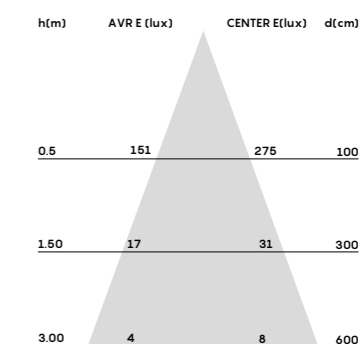

### Standing lamp

CE IP20

IP44

**Material:**  
Poleasy  
White metal structure

**Finishing e colours:**  
IL: 110 trasparente

**Net weight:**  
8,5 kg

**Cable length:**  
3 mt trasparente cable with plug (IP20)  
2 mt black cable with plug (IP44)