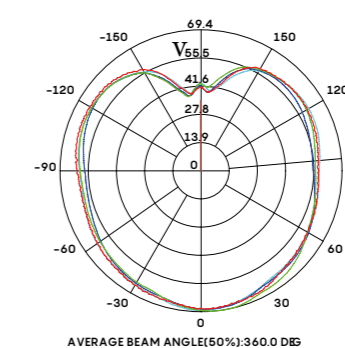

### Standing lamp

CE IP20

IP44

**Material:**  
Poleasy  
White metal structure

**Finishing e colours:**  
IL: 110 trasparente

**Net weight:**  
8,5 kg

**Cable length:**  
3 mt trasparente cable with plug (IP20)  
2 mt black cable with plug (IP44)