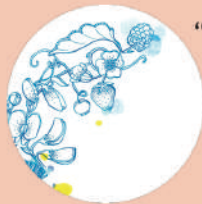

BREAD PLATES 17 CM/200 GR

PORCELAIN MADE IN ITALY

DESSERT PLATES 21,5 CM/360 GR

CHOP PLATE 22,5 CM/400 GR

DINNER PLATES 27 CM/650 GR

FRANCESCA COLOMBO _ BLUE SUMMER _ PLATES COLLECTION

BREAD PLATES 17 CM/200 GR

PORCELAIN MADE IN ITALY

"A"

"B"

"C"

"D"

QUATREFOIL
+ LETTERING
UPON REQUEST

DESSERT PLATES 21,5 CM/360 GR

"A"