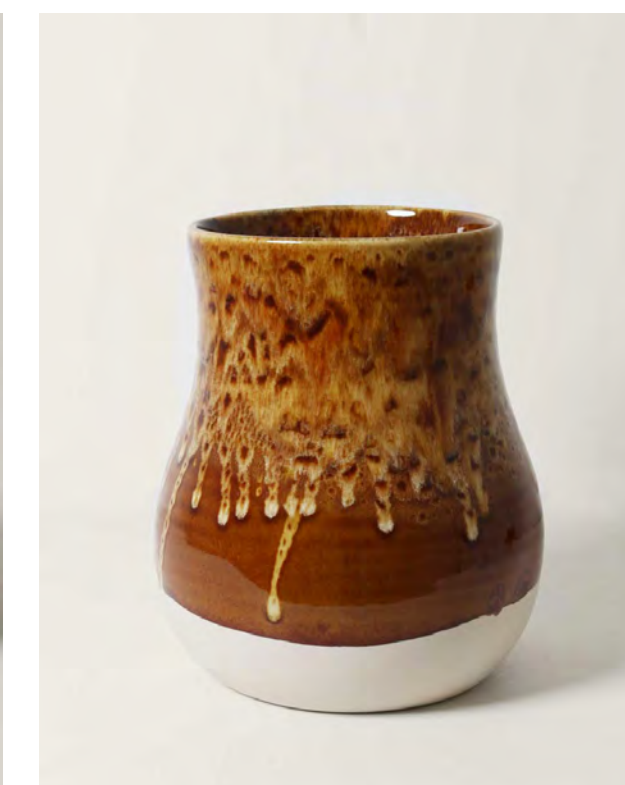

# Crema.

NEW GLAZE | *Coming home*

Inspired by the rich top layer on a perfect espresso, Crema is 100% Australian made. Each piece is double dipped in warm brown glaze with a waterfall effect hand painted on.

HAND PRESSED TRAY / 3285CR

35CM / 25CM

SALAD BOWL / 1271CR

D28CM / H9CM

LGE BOTANICA VASE / 1117CR

D14CM / H21CM

CAROUSEL CUP / 1020CR / 1021CR

LGE 300ML / SML 225ML