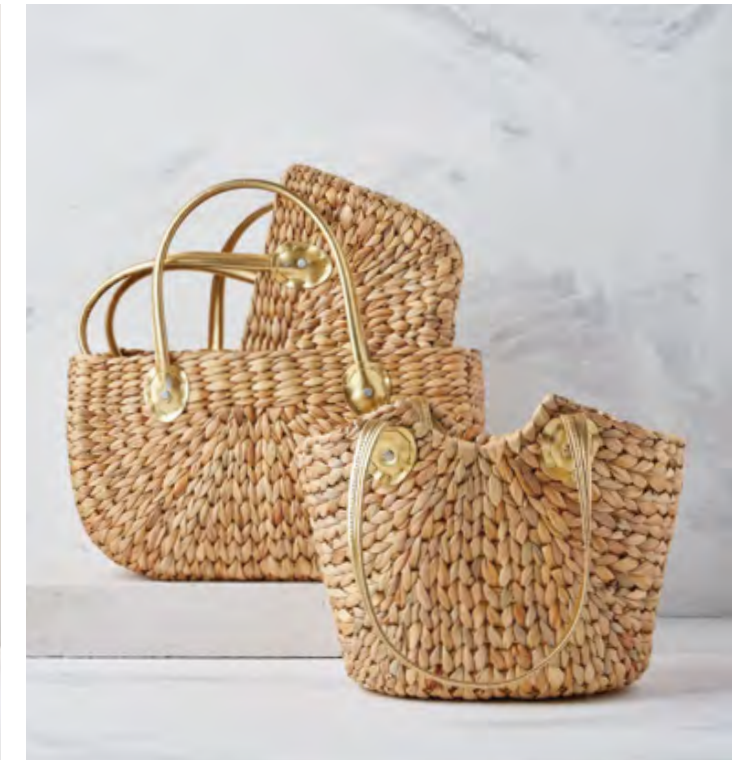

\* Cup & Saucer 200ml (5311) \* Mug, 400ml (5304) \* Not available in Gloss White

*Above - Harvest Baskets. Tan Handles (51) Gold Handles (18)*

Harvest Basket 2 Set (7048) Market Lane Shopper (7045)

[robertgordonaustralia.com](http://robertgordonaustralia.com)