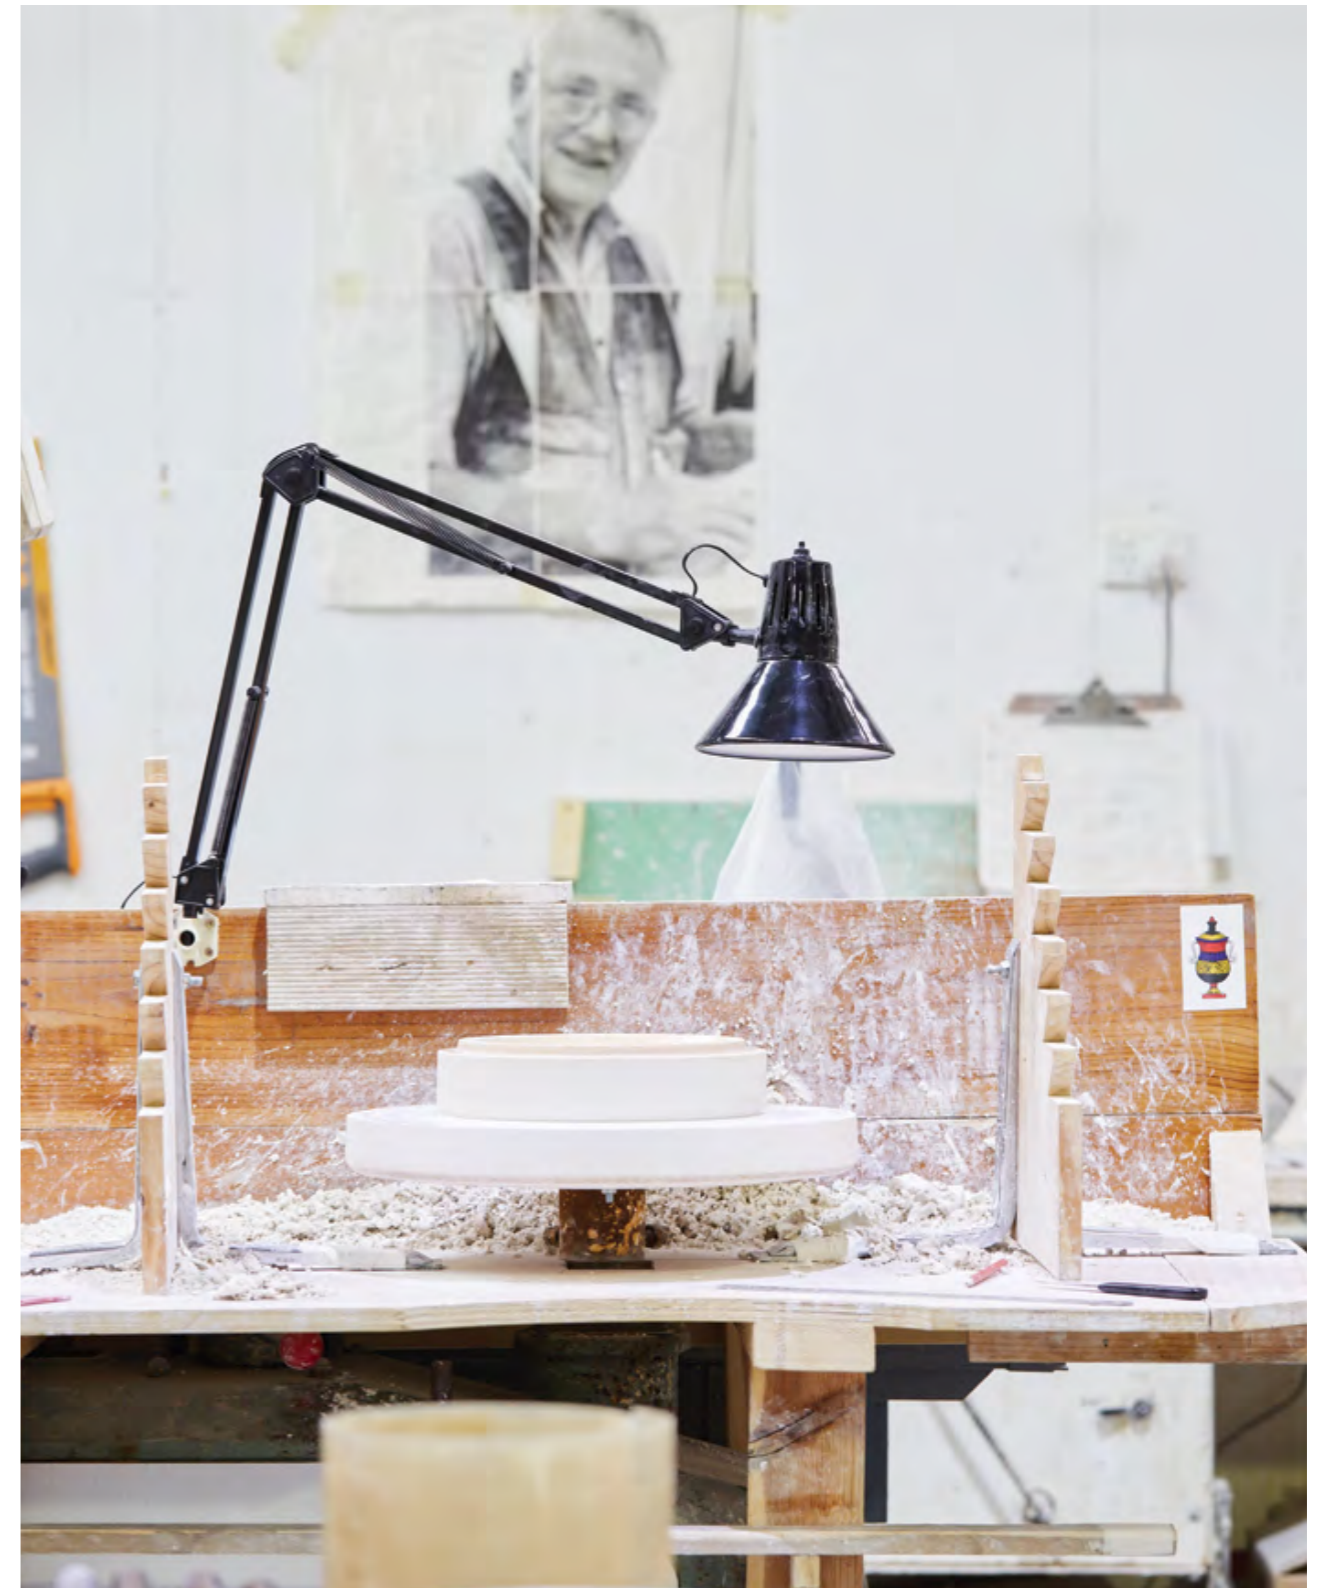

Our mould shop