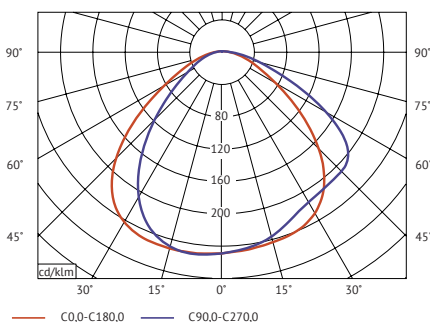

Product type	Table lamp
Production Process	The shade is spun into its distinct shape from a single piece of metal.
Environment	Indoor.
Dimensions (cm / in)	Base: Ø: 17.5cm/6.9in. Lamp: D: 42cm/16.5in, W: 16.5cm/6.5in, H: 42cm/16.5in
Weight (kg)	4.60 kg
Materials	Satin polished brass with lacquered aluminium and steel, cast iron base, 2 meter fabric with on-off switch.
Colours	Ivory white & brass, Black & brass, Grey beige & brass
Voltage (V)	220-240V - 50Hz
Light source & Energy efficiency class	E14 Max 40 Watt. The luminaire is compatible with bulbs of the energy classes: A++ - E. Bulb is not included.
Certifications	CE, IP20, Class II
Cord length (cm / in)	200cm/78.7in
Cleaning Instructions	Clean with soft dry cloth. Always switch off the electricity supply before cleaning.
Package Dimensions (cm / in)	H53.0cm/20.9in x W50.0cm/19.7in x D21.0cm/8.3in