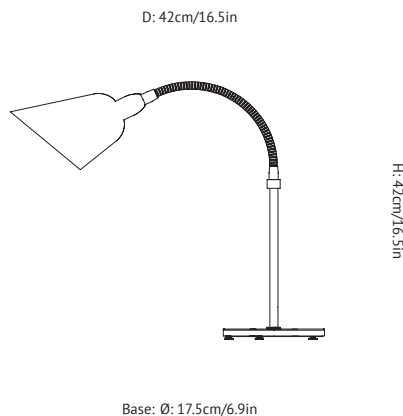

Product type	Table lamp
Production Process	The shade is spun into its distinct shape from a single piece of metal.
Environment	Indoor.
Dimensions (cm / in)	Base: Ø: 17.5cm/6.9in. Lamp: D: 42cm/16.5in, W: 16.5cm/6.5in, H: 42cm/16.5in
Weight (kg)	4.60 kg
Materials	Satin polished brass with lacquered aluminium and steel, cast iron base, 2 meter fabric with on-off switch.
Colours	Ivory white & brass, Black & brass, Grey beige & brass
Voltage (V)	220-240V - 50Hz
Light source & Energy efficiency class	E14 Max 40 Watt. The luminaire is compatible with bulbs of the energy classes: A++ - E. Bulb is not included.
Certifications	CE, IP20, Class II
Cord length (cm / in)	200cm/78.7in
Cleaning Instructions	Clean with soft dry cloth. Always switch off the electricity supply before cleaning.
Package Dimensions (cm / in)	H53.0cm/20.9in x W50.0cm/19.7in x D21.0cm/8.3in