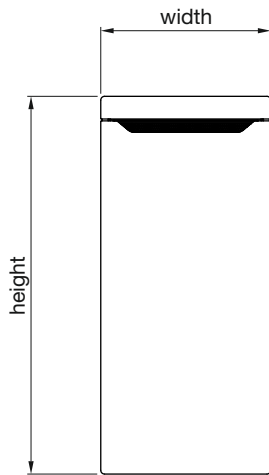

dimensions: 977mm x 430mm x 150mm

Wall mounted frame:

+ VAT

ZENFRD-100-045 **£616** **£739.20**

dimensions: 1003mm x 451mm x 160mm

Wall mounted option

It's all in the detail...

- prices inclusive of VAT are shown in green
- prices highlighted with a tint box indicate stock items
- available either flush or wall mounted
- controlled via the Zehnder Connect App or intuitive touch controls
- option for left or right door opening
- IPX4 rated

The complete  compliant technical specifications can be viewed by scanning here.

in-wall installation

on-wall installation

All dimensions shown are in millimetres

Construction: **Glass front panel with plastic inner**
 Connections: **1.2m long flying lead (2 core)**

Please refer to instructions supplied with radiator and housing for installation

Model	Height ± 2mm	Width ± 2mm	Finish	Boost Heater Output Watts	Glass Door Output Watts	Weight kg
ZENRW-100-045/X	1000	450	white	1000	225	18.0
ZENRB-100-045/X	1000	450	black	1000	225	18.0
ZENLW-100-045/X	1000	450	white	1000	225	18.0
ZENLB-100-045/X	1000	450	black	1000	225	18.0