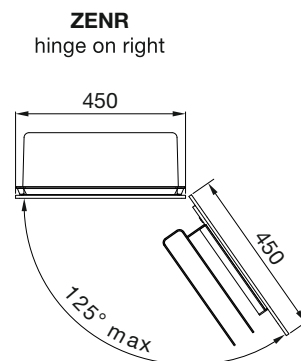

output: 1000 watts

ZENLW = door hinges on the left

ZENRW = door hinges on the right

+ VAT

white: **£1,929** **£2,314.80**

ZENLB-100-045/X **ZENRB-100-045/X**

height: 1000 mm

length: 450 mm

dimensions: 977mm x 430mm x 150mm

Wall mounted frame:

+ VAT

ZENFRD-100-045 **£616** **£739.20**

dimensions: 1003mm x 451mm x 160mm

Wall mounted option

It's all in the detail...

- prices inclusive of VAT are shown in green
- prices highlighted with a tint box indicate stock items
- available either flush or wall mounted
- controlled via the Zehnder Connect App or intuitive touch controls
- option for left or right door opening
- IPX4 rated

The complete  compliant technical specifications can be viewed by scanning here.

in-wall installation

on-wall installation

All dimensions shown are in millimetres

Construction: **Glass front panel with plastic inner**
 Connections: **1.2m long flying lead (2 core)**

Please refer to instructions supplied with radiator and housing for installation

Model	Height ± 2mm	Width ± 2mm	Finish	Boost Heater Output Watts	Glass Door Output Watts	Weight kg
ZENRW-100-045/X	1000	450	white	1000	225	18.0
ZENRB-100-045/X	1000	450	black	1000	225	18.0
ZENLW-100-045/X	1000	450	white	1000	225	18.0
ZENLB-100-045/X	1000	450	black	1000	225	18.0