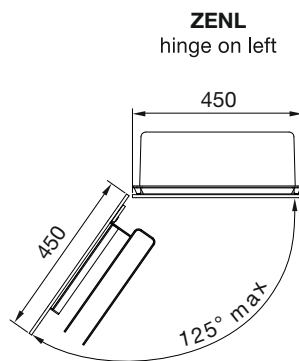

dimensions: 977mm x 430mm x 150mm

Wall mounted frame:

+ VAT

ZENFRD-100-045 **£616** **£739.20**

dimensions: 1003mm x 451mm x 160mm

Wall mounted option

It's all in the detail...

- prices inclusive of VAT are shown in green
- prices highlighted with a tint box indicate stock items
- available either flush or wall mounted
- controlled via the Zehnder Connect App or intuitive touch controls
- option for left or right door opening
- IPX4 rated

The complete  compliant technical specifications can be viewed by scanning here.

in-wall installation

on-wall installation

All dimensions shown are in millimetres

Construction: **Glass front panel with plastic inner**
 Connections: **1.2m long flying lead (2 core)**

Please refer to instructions supplied with radiator and housing for installation

Model	Height ± 2mm	Width ± 2mm	Finish	Boost Heater Output Watts	Glass Door Output Watts	Weight kg
ZENRW-100-045/X	1000	450	white	1000	225	18.0
ZENRB-100-045/X	1000	450	black	1000	225	18.0
ZENLW-100-045/X	1000	450	white	1000	225	18.0
ZENLB-100-045/X	1000	450	black	1000	225	18.0