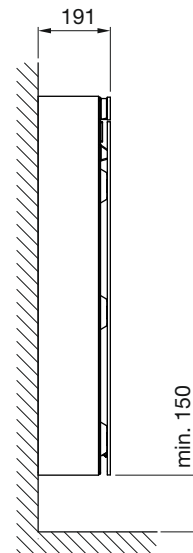

output: 1000 watts

ZENLW = door hinges on the left

ZENRW = door hinges on the right

+ VAT

white: **£1,929** **£2,314.80**

ZENLB-100-045/X **ZENRB-100-045/X**

height: 1000 mm

length: 450 mm

dimensions: 977mm x 430mm x 150mm

Wall mounted frame:

+ VAT

ZENFRD-100-045 **£616** **£739.20**

dimensions: 1003mm x 451mm x 160mm

Wall mounted option

It's all in the detail...

- prices inclusive of VAT are shown in green
- prices highlighted with a tint box indicate stock items
- available either flush or wall mounted
- controlled via the Zehnder Connect App or intuitive touch controls
- option for left or right door opening
- IPX4 rated

The complete  compliant technical specifications can be viewed by scanning here.

in-wall installation

on-wall installation

All dimensions shown are in millimetres

Construction: **Glass front panel with plastic inner**
 Connections: **1.2m long flying lead (2 core)**

Please refer to instructions supplied with radiator and housing for installation

Model	Height ± 2mm	Width ± 2mm	Finish	Boost Heater Output Watts	Glass Door Output Watts	Weight kg
ZENRW-100-045/X	1000	450	white	1000	225	18.0
ZENRB-100-045/X	1000	450	black	1000	225	18.0
ZENLW-100-045/X	1000	450	white	1000	225	18.0
ZENLB-100-045/X	1000	450	black	1000	225	18.0