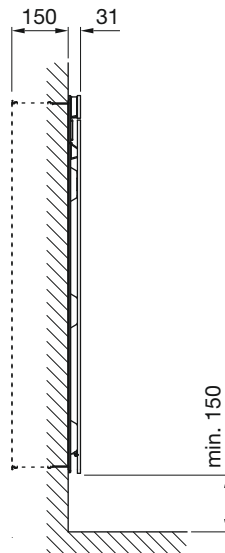

output: 1000 watts

ZENLW = door hinges on the left

ZENRW = door hinges on the right

+ VAT

white: **£1,929** **£2,314.80**

ZENLB-100-045/X **ZENRB-100-045/X**

height: 1000 mm

length: 450 mm

dimensions: 977mm x 430mm x 150mm

Wall mounted frame:

+ VAT

ZENFRD-100-045 **£616** **£739.20**

dimensions: 1003mm x 451mm x 160mm

Wall mounted option

It's all in the detail...

- prices inclusive of VAT are shown in green
- prices highlighted with a tint box indicate stock items
- available either flush or wall mounted
- controlled via the Zehnder Connect App or intuitive touch controls
- option for left or right door opening
- IPX4 rated

The complete  compliant technical specifications can be viewed by scanning here.

in-wall installation

on-wall installation

All dimensions shown are in millimetres

Construction: **Glass front panel with plastic inner**
 Connections: **1.2m long flying lead (2 core)**

Please refer to instructions supplied with radiator and housing for installation

Model	Height ± 2mm	Width ± 2mm	Finish	Boost Heater Output Watts	Glass Door Output Watts	Weight kg
ZENRW-100-045/X	1000	450	white	1000	225	18.0
ZENRB-100-045/X	1000	450	black	1000	225	18.0
ZENLW-100-045/X	1000	450	white	1000	225	18.0
ZENLB-100-045/X	1000	450	black	1000	225	18.0