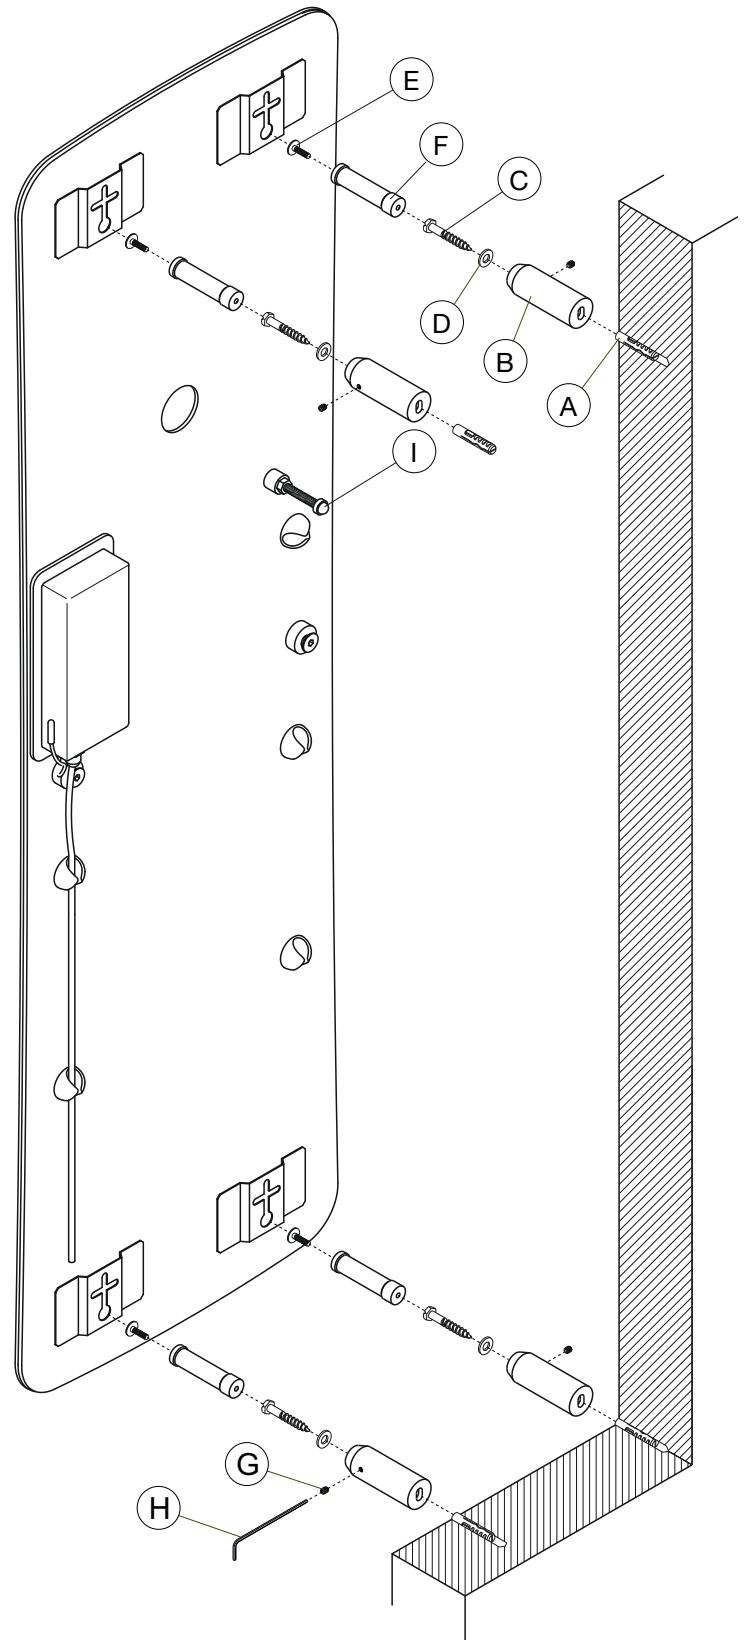

Tools & Material Required

- Masonry drill bit
- Screwdriver
- Electric drill
- Spirit level
- Stepladder (for taller radiators)

Key	Component	Qty
A	Wall Plug	4
B	Bracket	4
C	Screw	4
D	Washer	4
E	Coach Bolt	4
F	Sliding Post	4
G	Grub Screw	4
H	Allen Key	1
I	Adjustable Spacer	1

Assembly Instructions

Accurately mark out four bracket holes on wall using spirit level.

Drill four holes & insert wall plugs (A).

Attach brackets (B) to wall with screws (C) & washers (D).

Screw coach bolts (E) into sliding posts (F).

Fix sliding posts (F) to mounting plates on rear of radiator.

It is recommended to secure the radiator only with the coach screws (E) on the upper mounting plates. Leave the lower coach bolts (E) slightly loose to allow the expansion of the radiator when heating.

Hang radiator by inserting sliding posts (F) into brackets (B).

Tighten grub screws (G) with Allen key (H).

Extend adjustable spacer (I) until it is just touching the wall and lock in place with nut.

Electric radiators should be fitted only by a qualified electrician and must be earthed and connected to a cable outlet in the bathroom in accordance with I.E.E. wiring regulations. The electrical connection should be made to a '5 amp fused fixed spur' located outside the bathroom.

Note: for maintenance purposes, cable outlets must remain accessible and cables must not be buried directly into walls.