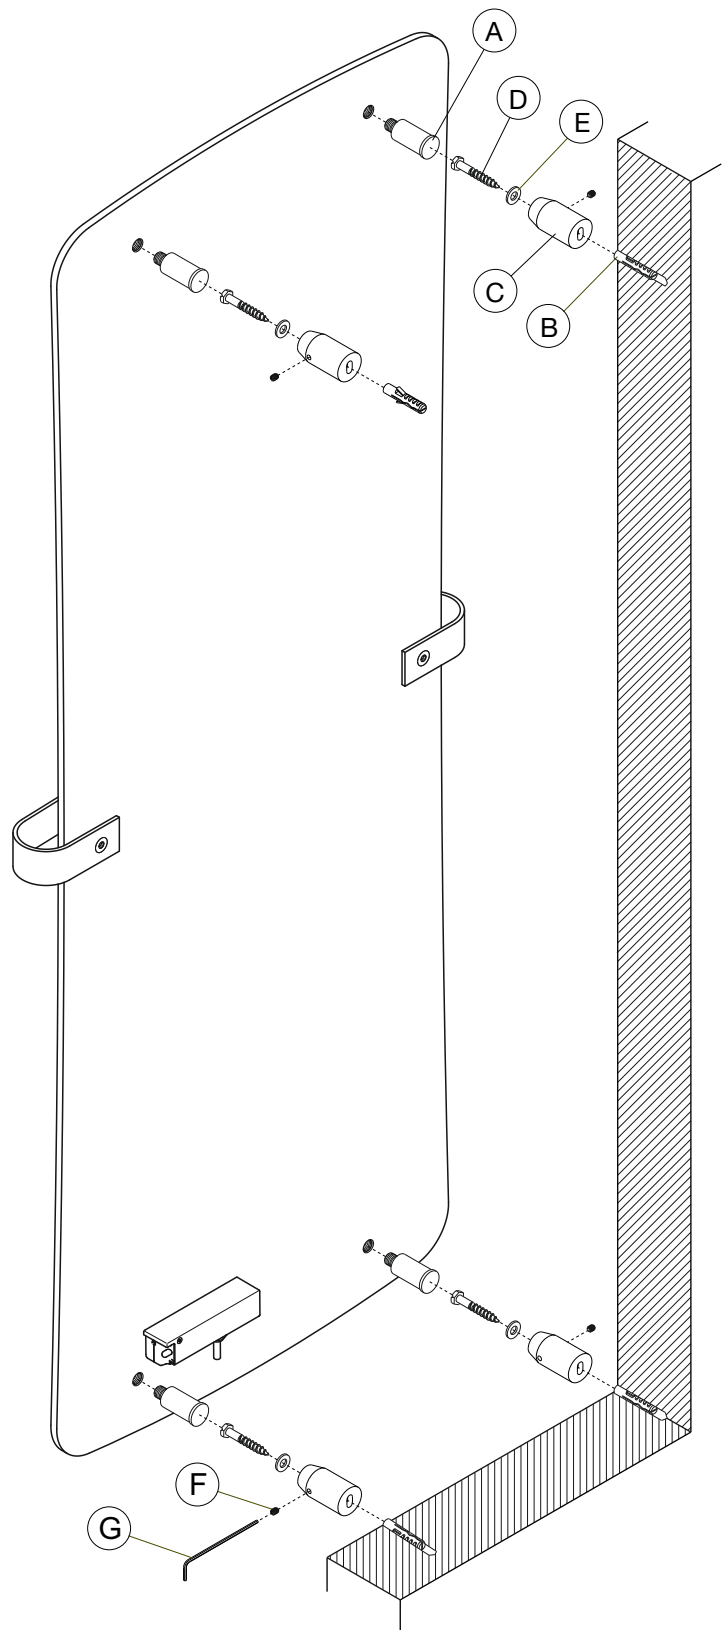

Tools & Material Required

Tape measure
Screwdriver - crosshead & flathead
Pliers
Electric drill
Masonry drill bit
Spirit level
Stepladder (for taller radiators)

Key	Component	Qty
A	Boss	4
B	Wall Plug	4
C	Bracket	4
D	Screw, 6mm dia x 50mm	4
E	Washer	4
F	Grub Screw	4
G	Allen Key	1

Assembly Instructions

- Screw bosses (A) to fixings on the back of the radiator.
- Accurately mark out bracket holes on wall using spirit level.
- Drill four holes to a minimum depth of 65mm & insert wall plugs (B).
- Attach brackets (C) to wall with screws (D) & washers (E).
- Hang radiator onto wall by inserting bosses (A) into brackets (C).
- Tighten grub screws (F) with Allen key (G).

Electric radiators should be fitted only by a qualified electrician and must be earthed and connected to a cable outlet in the bathroom in accordance with I.E.E. wiring regulations. The electrical connection should be made to a '5 amp fused fixed spur' located outside the bathroom.

Note: for maintenance purposes, cable outlets must remain accessible and cables must not be buried directly into walls.