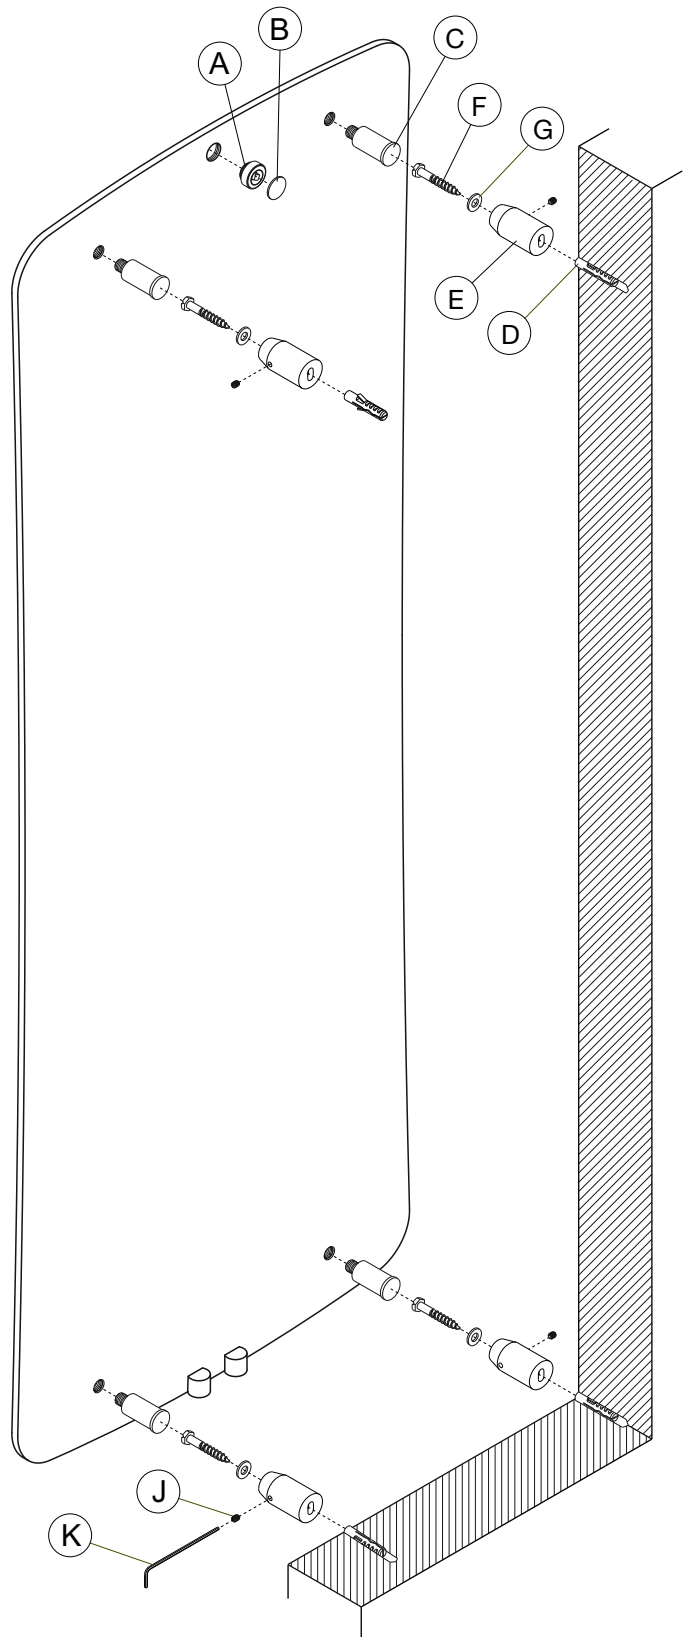

Zehnder Folio Vertical

always the
best climate

zehnder

Tools & Material Required

Suitable valves
PTFE tape
Silicone thread sealant
Tape measure
Allen key - 13mm & 12mm (when installing Zehnder valves)
Spanner - 13mm & 14mm
Screwdriver - crosshead & flathead
Pliers
Electric drill
Masonry drill bit
Spirit level
Stepladder (for taller radiators)

Key	Component	Qty
A	Air Vent - 1/2"	1
B	Cover - Air Vent	1
C	Boss	4
D	Wall Plug	4
E	Bracket	4
F	Screw, 6mm dia x 50mm	4
G	Washer	4
H	Grub Screw	4
I	Allen Key	1

Assembly Instructions

Sufficient PTFE tape must be applied to valve-tail threads prior to their installation.
Silicone thread sealant should be applied to all threaded components manufactured with 'O-rings'.

- Fit valve tails, using correct size Allen key.
- Fit air vent (A).
- Screw bosses (C) to fixings on the back of the radiator.
- Accurately mark out bracket holes on wall using spirit level.
- Drill four holes to a minimum depth of 65mm & insert wall plugs (D).
- Attach brackets (E) to wall with screws (F) & washers (G).
- Hang radiator onto wall by inserting bosses (C) into brackets (E).
- Tighten grub screws (H) with Allen key (I).
- Plumb radiator to heating circuit with flow opposite air vent.
- Fit cover (B) to air vent (A)..

This radiator should be installed onto a central heating system that has been cleaned/flushed and contains water treatment and inhibitors in accordance with BS7593.

Issue 1.0

Zehnder Group UK Ltd

Concept House
Watchmoor Point
Camberley
Surrey GU15 3AD

Tel: 01276 605800
Fax: 01276 24058
retailsales@zehnder.co.uk
www.zehnder.co.uk

Registered in England: 2296696