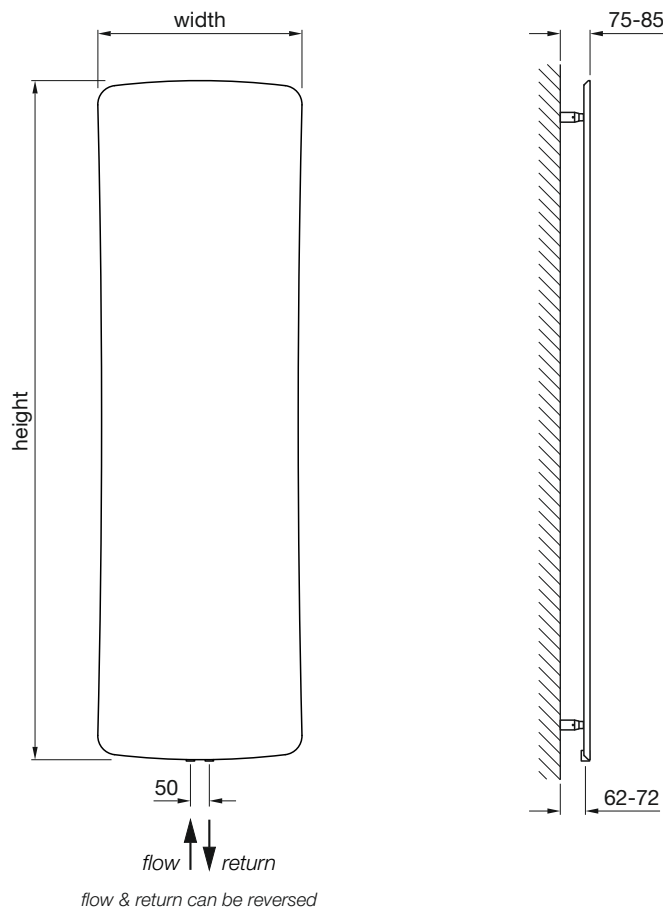

Zehnder Folio Vertical

always the
best climate

zehnder

All dimensions shown are in millimetres

Test pressure: **16.9 BAR**
Max working pressure: **10 BAR**
Max working temperature: **82° C**
Construction: **internal - copper/aluminium honeycomb/graphite**
external - aluminium panels
Connections: **½ inch BSP underside tapings**

Not suitable for use on domestic hot water system

Heat output determined in accordance with EN 442

Test Laboratory:

Model	Height ± 2mm	Width ± 2mm	Finish	Pipe Centres ± 2mm	Output ΔT=50K		Output ΔT=30K		n	Weight kg	Water Content litres
					Watts	Btu	Watts	Btu			
FZV-180-042	1796	441	painted	50	614	2095	333	1136	1.20	9.2	0.6
FZV-180-052	1796	540	painted	50	762	2600	412	1406	1.20	10.3	0.8
FZV-180-062	1796	640	painted	50	912	3112	491	1675	1.21	11.6	1.0
FZV-180-072	1796	740	painted	50	1064	3630	571	1948	1.22	12.9	1.2
FZV-200-042	1956	445	painted	50	651	2221	356	1215	1.18	9.6	0.6
FZV-200-052	1956	545	painted	50	807	2753	439	1498	1.19	11.8	0.8
FZV-200-062	1956	644	painted	50	964	3289	522	1781	1.20	14.2	1.0
FZV-200-072	1956	744	painted	50	1123	3832	605	2064	1.21	16.6	1.3

Issue 1.0

Zehnder Group UK Ltd

Concept House
Watchmoor Point
Camberley
Surrey GU15 3AD

Tel: 01276 605800
Fax: 01276 24058
retailsales@zehnder.co.uk
www.zehnder.co.uk

Registered in England: 2296696