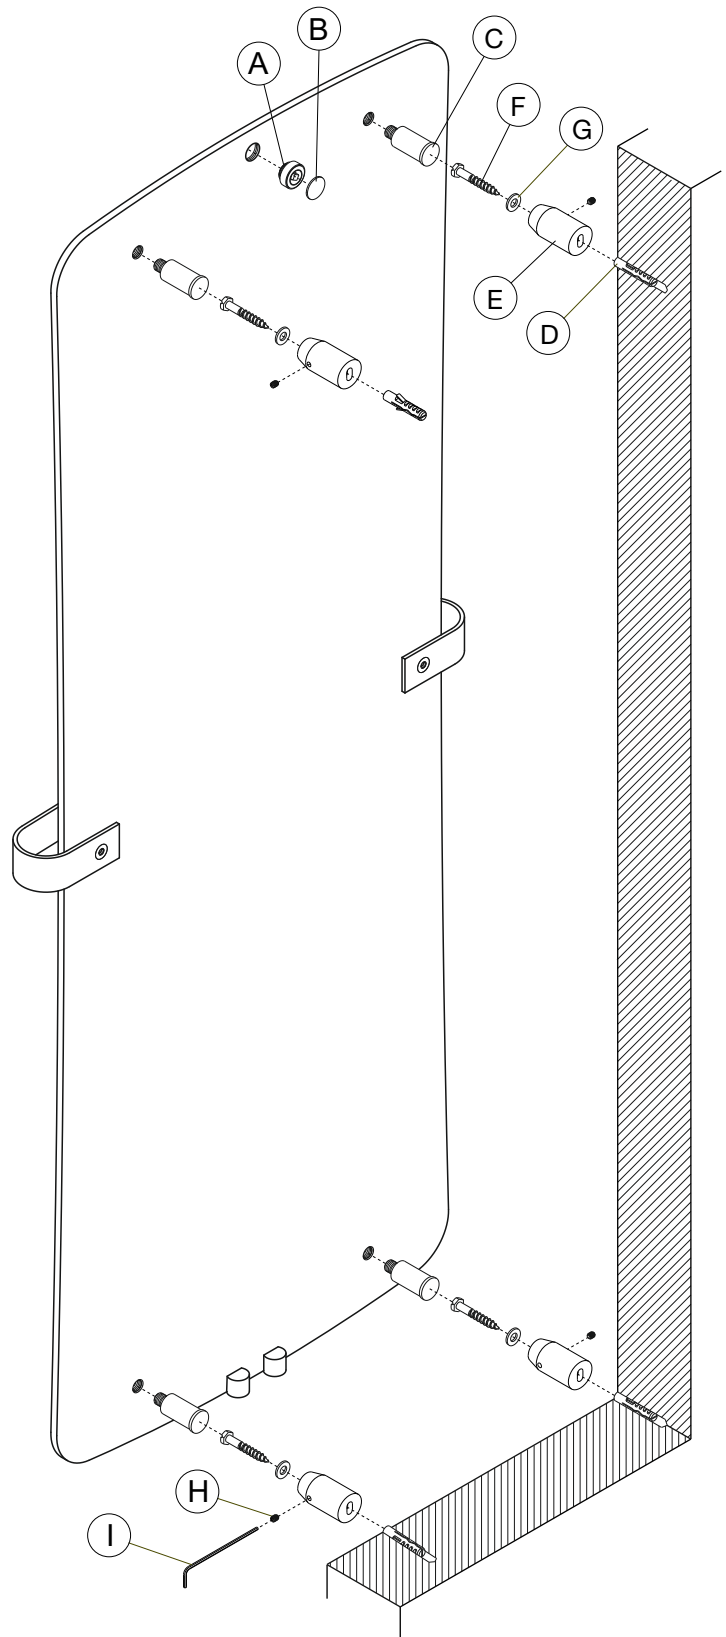

Tools & Material Required

Suitable valves
PTFE tape
Silicone thread sealant
Tape measure
Allen key - 13mm & 12mm (when installing Zehnder valves)
Spanner - 13mm & 14mm
Screwdriver - crosshead & flathead
Pliers
Electric drill
Masonry drill bit
Spirit level
Stepladder (for taller radiators)

Key	Component	Qty
A	Air Vent - 1/2"	1
B	Cover - Air Vent	1
C	Boss	4
D	Wall Plug	4
E	Bracket	4
F	Screw, 6mm dia x 50mm	4
G	Washer	4
H	Grub Screw	4
I	Allen Key	1

Assembly Instructions

Sufficient PTFE tape must be applied to valve-tail threads prior to their installation.
Silicone thread sealant should be applied to all threaded components manufactured with 'O-rings'.

- Fit valve tails, using correct size Allen key.
- Fit air vent (A).
- Screw bosses (C) to fixings on the back of the radiator.
- Accurately mark out bracket holes on wall using spirit level.
- Drill four holes to a minimum depth of 65mm & insert wall plugs (D).
- Attach brackets (E) to wall with screws (F) & washers (G).
- Hang radiator onto wall by inserting bosses (C) into brackets (E).
- Tighten grub screws (H) with Allen key (I).
- Plumb radiator to heating circuit with flow opposite air vent.
- Fit cover (B) to air vent (A)..

This radiator should be installed onto a central heating system that has been cleaned/flushed and contains water treatment and inhibitors in accordance with BS7593.