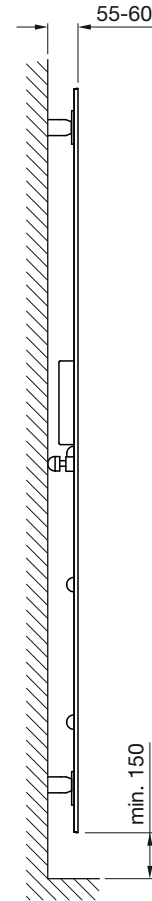

Zehnder Folio Glass

always the
best climate

zehnder

All dimensions shown are in millimetres

Construction: **Glass front panel**
Connections: **1.2m long flying lead (2 core)**

Model	Height ± 2mm	Width ± 2mm	Finish	Output Watts	Weight kg
FZW-150-042/F	1476	435	white	500	13.3
FZB-150-042/F	1476	435	black	500	13.3
FZM-150-042/F	1476	435	mirror	500	13.3
FZW-150-052/F	1476	535	white	650	16.2
FZB-150-052/F	1476	535	black	650	16.2
FZM-150-052/F	1476	535	mirror	650	16.2
FZW-180-042/F	1796	441	white	650	17.0
FZB-180-042/F	1796	441	black	650	17.0
FZM-180-042/F	1796	441	mirror	650	17.0
FZW-180-052/F	1796	540	white	800	20.0
FZB-180-052/F	1796	540	black	800	20.0
FZM-180-052/F	1796	540	mirror	800	20.0

Issue 1.0

Zehnder Group UK Ltd

Concept House
Watchmoor Point
Camberley
Surrey GU15 3AD

Tel: 01276 605800
Fax: 01276 24058
retailsales@zehnder.co.uk
www.zehnder.co.uk

Registered in England: 2296696