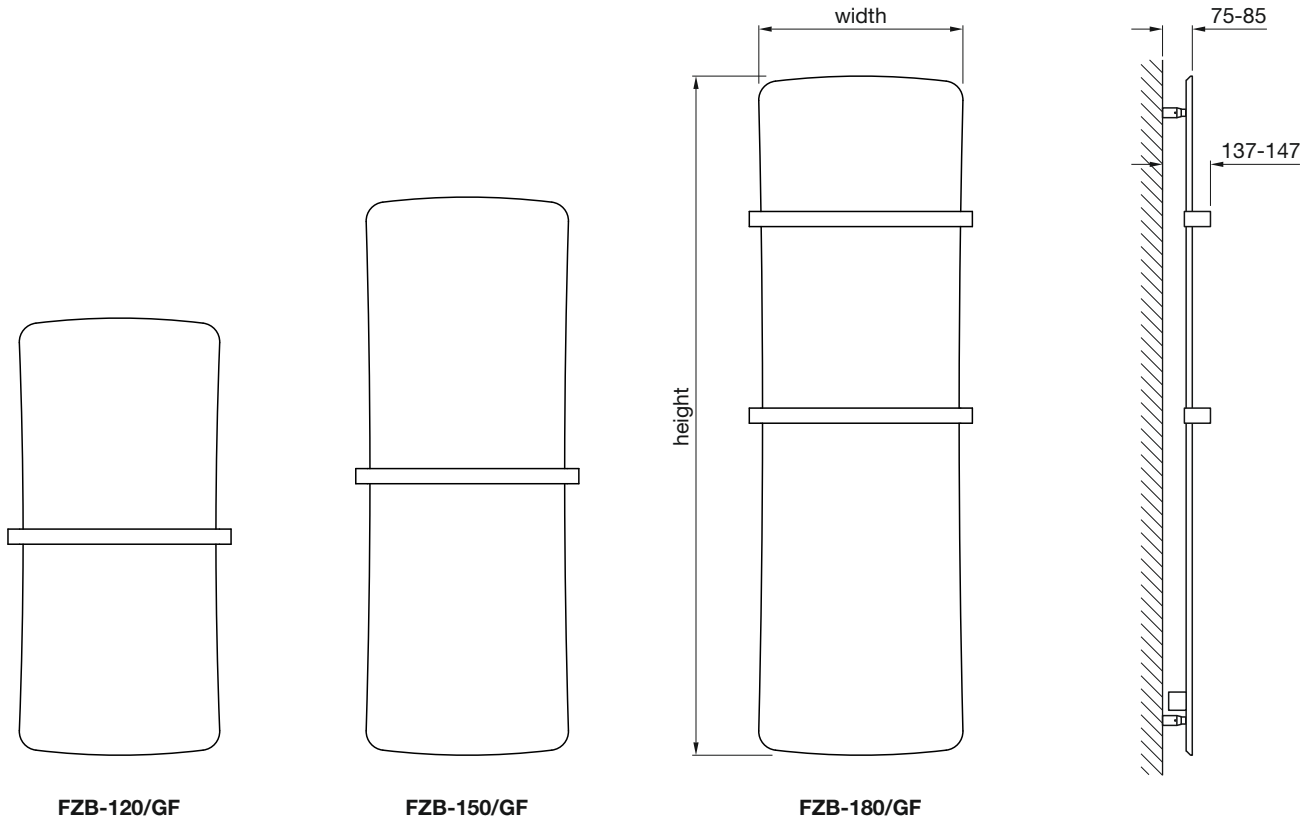

All dimensions shown are in millimetres

Construction: **internal - copper/aluminium honeycomb/graphite**
external - aluminium panels

Connections: **1.2m long flying lead (2 core)**

Model	Height ± 2mm	Width ± 2mm	Finish	Output Watts	Weight kg
FZB-120-042/GF	1156	430	painted	350	6.2
FZB-150-042/GF	1476	435	painted	500	8.5
FZB-180-042/GF	1796	441	painted	500	14.6
FZB-180-052/GF	1796	540	painted	750	16.9
FZB-180-072/GF	1796	740	painted	1000	20.7

Issue 1.0