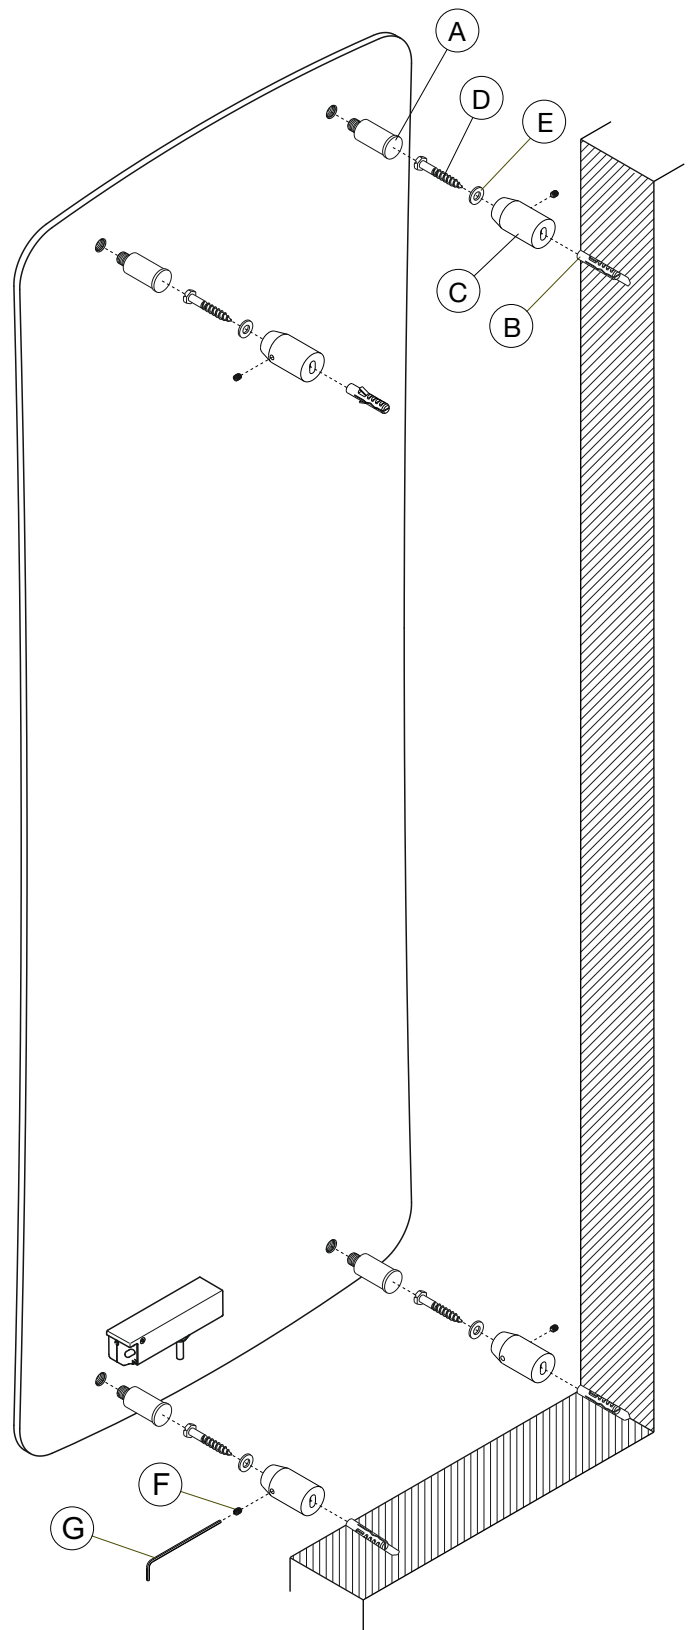

Tools & Material Required

Tape measure
Screwdriver - crosshead & flathead
Pliers
Electric drill
Masonry drill bit
Spirit level
Stepladder (for taller radiators)

Key	Component	Qty
A	Boss	4
B	Wall Plug	4
C	Bracket	4
D	Screw, 6mm dia x 50mm	4
E	Washer	4
F	Grub Screw	4
G	Allen Key	1

Assembly Instructions

- Screw bosses (A) to fixings on the back of the radiator.
- Accurately mark out bracket holes on wall using spirit level.
- Drill four holes to a minimum depth of 65mm & insert wall plugs (B).
- Attach brackets (C) to wall with screws (D) & washers (E).
- Hang radiator onto wall by inserting bosses (A) into brackets (C).
- Tighten grub screws (F) with Allen key (G).

Electric radiators should be fitted only by a qualified electrician and must be earthed and connected to a cable outlet in the bathroom in accordance with I.E.E. wiring regulations. The electrical connection should be made to a '5 amp fused fixed spur' located outside the bathroom.

Note: for maintenance purposes, cable outlets must remain accessible and cables must not be buried directly into walls.