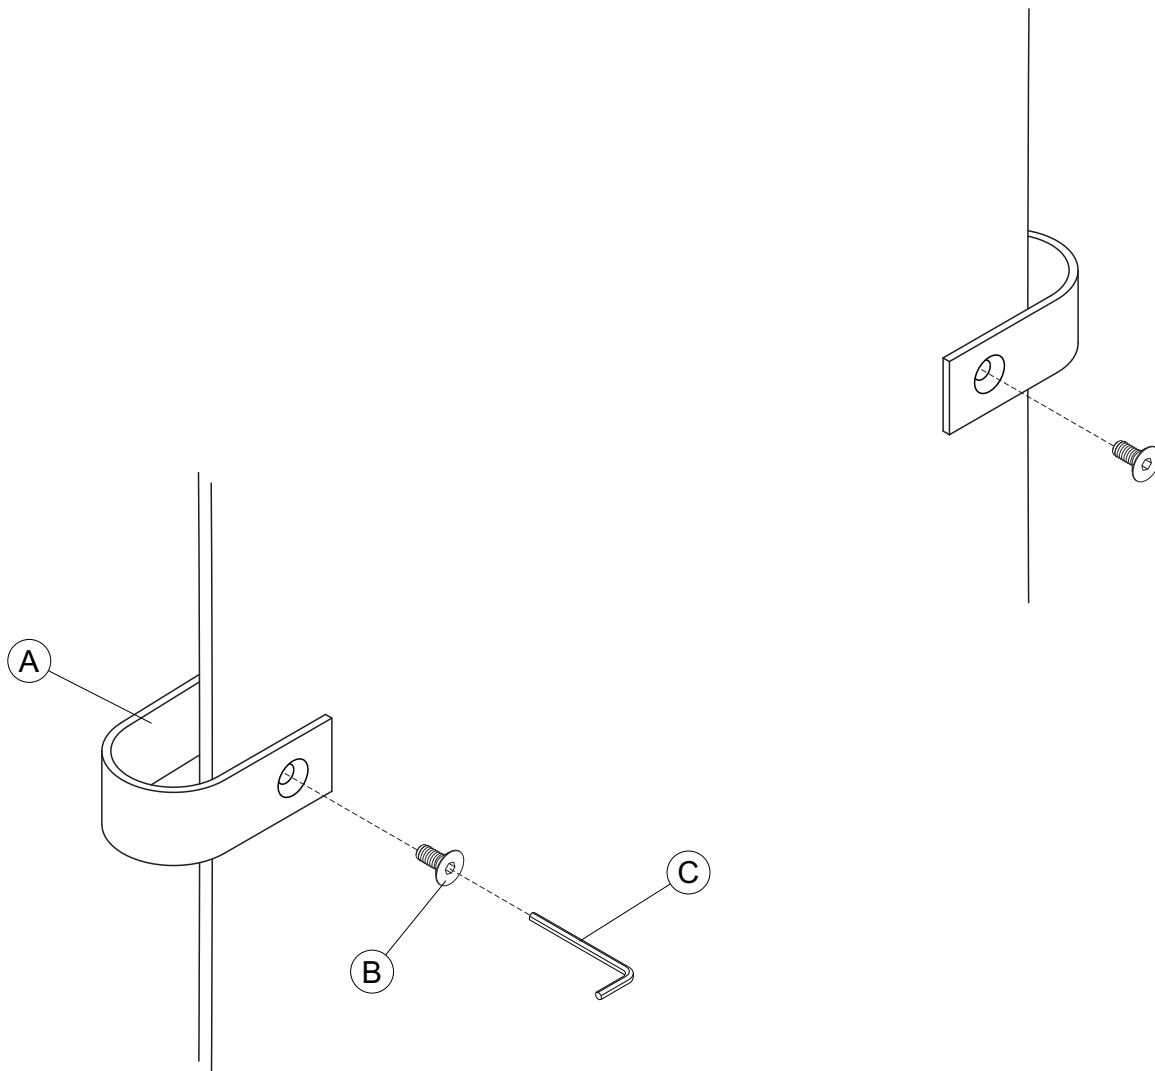

Zehnder Folio Glass Towel Rail

always the
best climate **zehnder**

Key	Component	Qty
A	Towel Rail	1
B	Screw	2
C	Allen Key	1

Assembly Instructions

The towel rail should be fitted to the radiator before it is hung on the wall.

Slide the towel rail (A) over the end of the radiator and fix in place with screws (B) and Allen key (C).

Issue 1.0

Zehnder Group UK Ltd

Concept House
Watchmoor Point
Camberley
Surrey GU15 3AD

Tel: 01276 605800
Fax: 01276 24058
retailsales@zehnder.co.uk
www.zehnder.co.uk

Registered in England: 2296696