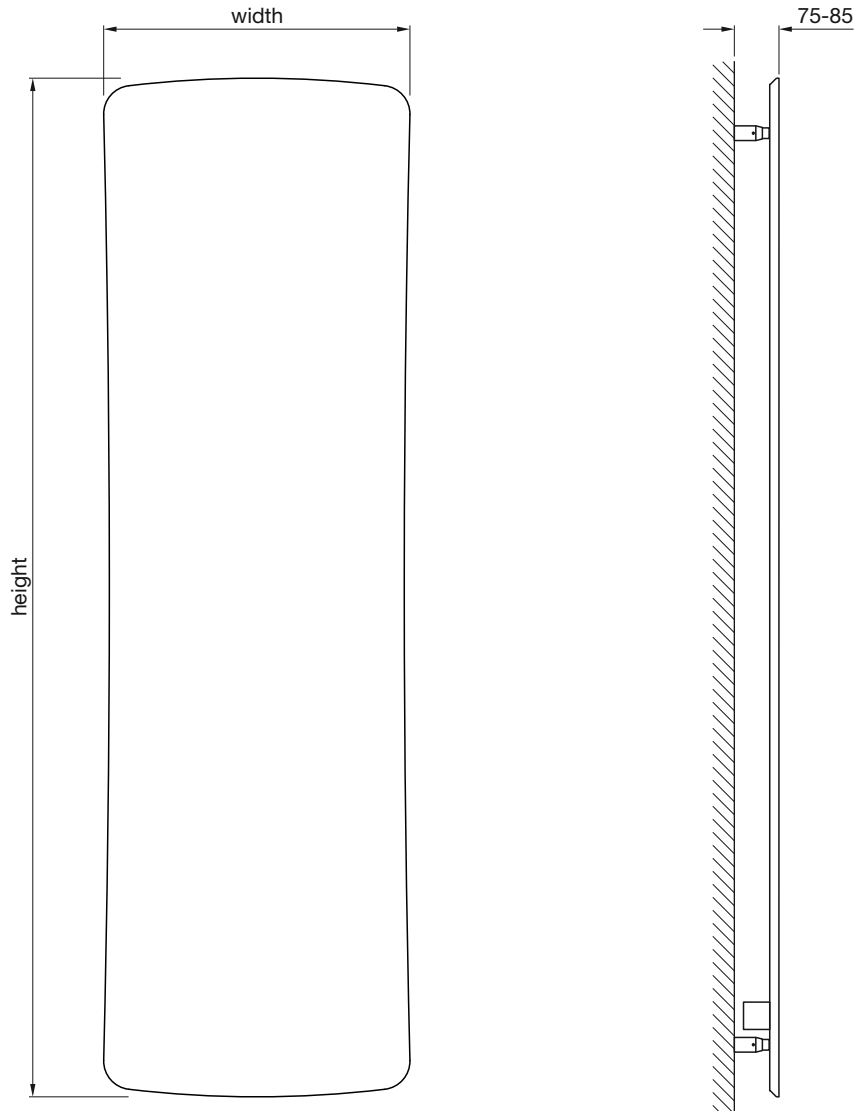

Zehnder Folio Vertical Electric

always the
best climate

zehnder

All dimensions shown are in millimetres

Construction: **internal - copper/aluminium honeycomb/graphite**
external - aluminium panels

Connections: **1.2m long flying lead (2 core)**

Model	Height $\pm 2mm$	Width $\pm 2mm$	Finish	Output Watts	Weight kg
FZV-180-042/GF	1796	441	painted	500	11.0
FZV-180-052/GF	1796	540	painted	750	12.5
FZV-180-062/GF	1796	740	painted	1000	15.5

Issue 1.0

Zehnder Group UK Ltd

Concept House
Watchmoor Point
Camberley
Surrey GU15 3AD

Tel: 01276 605800
Fax: 01276 24058
retailsales@zehnder.co.uk
www.zehnder.co.uk

Registered in England: 2296696