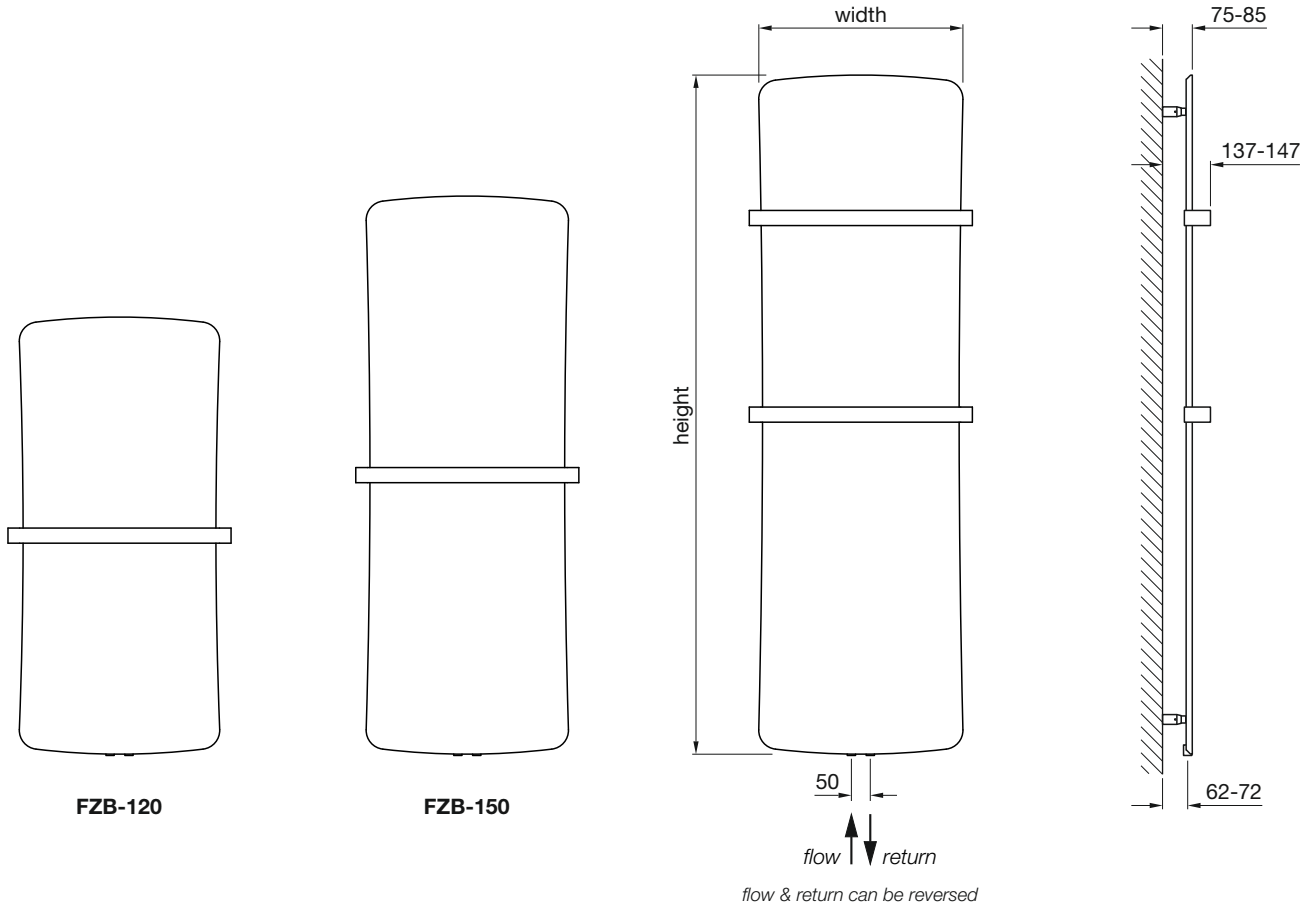

All dimensions shown are in millimetres

Test pressure: **16.9 BAR**
Max working pressure: **10 BAR**
Max working temperature: **82° C**
Construction: **internal - copper/aluminium honeycomb/graphite**
external - aluminium panels
Connections: **½ inch BSP underside tapings**

Not suitable for use on domestic hot water system

Heat output determined in accordance with EN 442

Test Laboratory: WSP, Test Lab Registration No: 1428

Model	Height ± 2mm	Width ± 2mm	Finish	Pipe Centres ± 2mm	Output ΔT=50K		Output ΔT=30K		n	Weight kg	Water Content litres
					Watts	Btu	Watts	Btu			
FZB-120-042	1156	430	painted	50	399	1361	216	737	1.20	6.2	0.5
FZB-120-052	1156	530	painted	50	485	1655	263	897	1.20	8.0	0.6
FZB-150-042	1476	435	painted	50	504	1720	273	931	1.20	8.5	0.6
FZB-150-052	1476	535	painted	50	611	2085	331	1129	1.20	10.2	0.7
FZB-150-062	1476	635	painted	50	718	2450	389	1327	1.20	12.0	0.8
FZB-180-042	1796	441	painted	50	614	2095	333	1136	1.20	12.8	0.6
FZB-180-052	1796	540	painted	50	762	2600	412	1406	1.20	14.7	0.8
FZB-180-062	1796	640	painted	50	912	3112	491	1675	1.21	16.4	1.0
FZB-180-072	1796	740	painted	50	1064	3630	571	1948	1.22	18.1	1.2

Issue 1.0