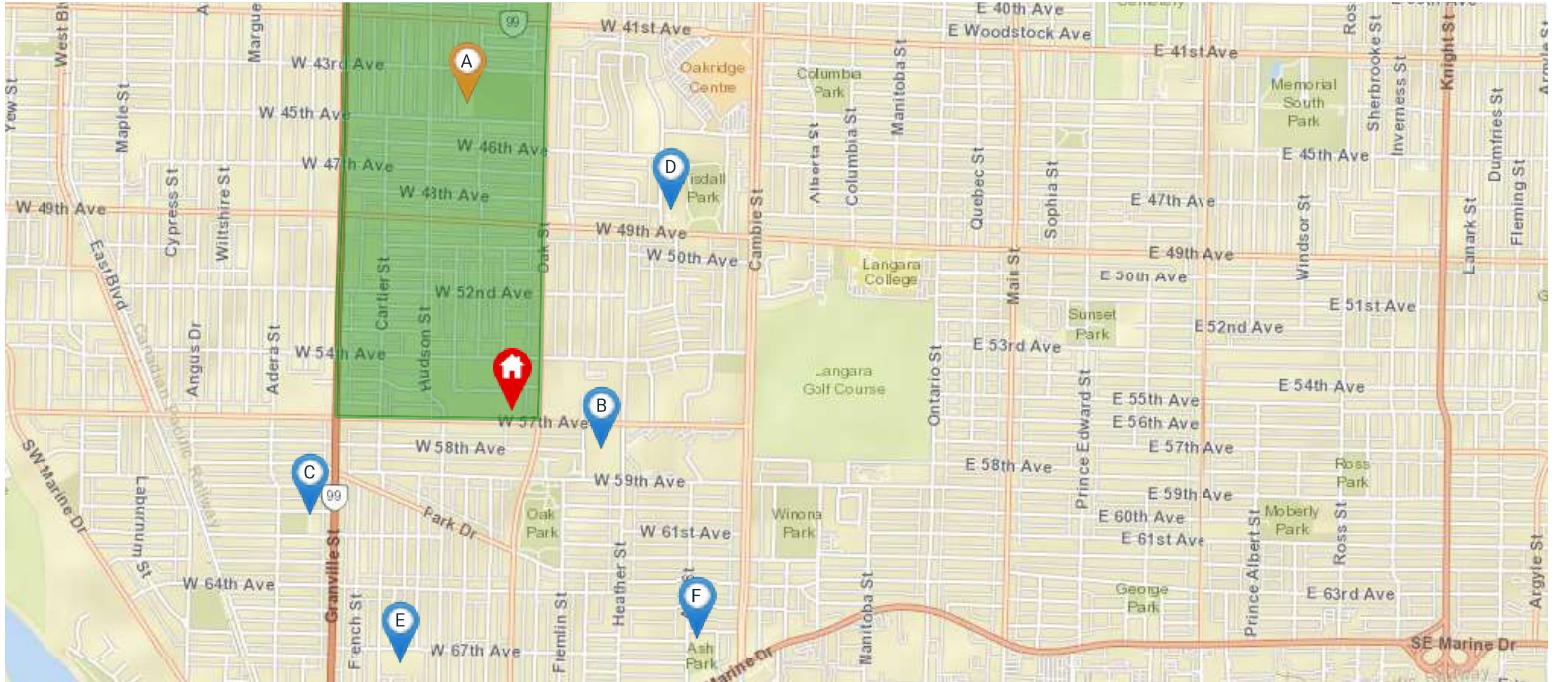

Nearby Elementary Schools

Legend: 🏠 Subject Property 📍 Catchment School 📍 Other Schools

Elementary School Catchment: Sir William Osler Elementary -

School's Name	Grades Covered	2017-2018 Rating	5-year Average Rating	2017-2018 Rank	5-year Average Rank	City	Special Notes/Programs	Walking Time	Distance	Driving Time	Transit Time
A Sir William Osler	K - 7	5.9	n/a	482/955	n/a	Vancouver		23 mins	1.7 km	5 mins	14 mins
B Sir Wilfrid Laurier	K - 7	7.7	6.9	134/955	211/805	Vancouver		5 mins	0.4 km	1 min	5 mins
C Vancouver Hebrew Academy	K - 7	n/a	n/a	n/a	n/a	Vancouver	Independent School - Hebrew	15 mins	1.2 km	3 mins	15 mins
D Dr Annie B Jamieson	K - 7	7.6	7.7	143/955	116/805	Vancouver	Mandarin Bilingual Program	19 mins	1.5 km	3 mins	12 mins
E David Lloyd George	K - 7	6.9	6.4	261/955	316/805	Vancouver		19 mins	1.7 km	4 mins	13 mins
F Sir Wilfred Laurier Annex	K - 4	n/a	n/a	n/a	n/a	Vancouver		19 mins	1.6 km	5 mins	15 mins

Nearby Secondary Schools

Legend: 🏠 Subject Property 📍 Catchment School 📍 Other Schools

Secondary School Catchment: Sir Winston Churchill Secondary -

School's Name	Grades Covered	2017-2018 Rating	5-year Average Rating	2017-2018 Rank	5-year Average Rank	City	Special Notes/Programs	Walking Time	Distance	Driving Time	Transit Time
A Sir Winston Churchill	8 - 12	7	7.4	62/251	42/246	Vancouver	IB Program (DP); French Immersion; Ideal Mini School	6 mins	0.4 km	2 mins	6 mins
B King David	8 - 12	8.7	8.5	15/251	17/246	Vancouver	Jewish Independent School	27 mins	2.1 km	4 mins	15 mins
C Magee	8 - 12	5.6	7.1	158/251	56/246	Vancouver	AP Program; SPARTS Program	31 mins	2.5 km	5 mins	24 mins
D Ecole Jules-Verne	7 - 12	n/a	n/a	n/a	n/a	Vancouver	Francophone; IB Program (DP)	30 mins	2.3 km	4 mins	16 mins
E Vancouver College	8 - 12	8.7	10	15/251	1/805	Vancouver	Catholic Independent School; All Males; AP Program	31 mins	2.4 km	6 mins	20 mins
F Eric Hamber	8 - 12	6.8	6.9	70/251	65/246	Vancouver	AP Program; Hamber Gifted Programs	33 mins	2.5 km	5 mins	15 mins