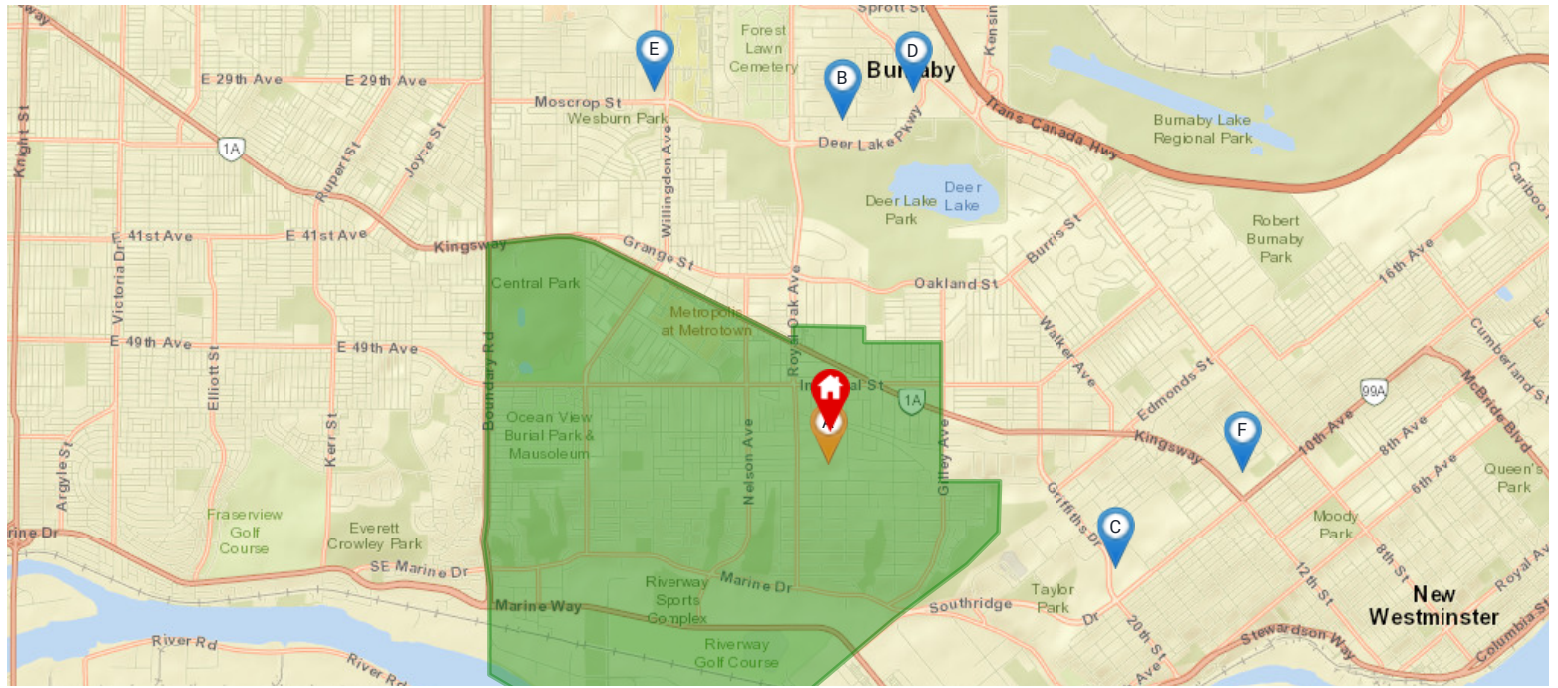

Nearest Schools with Ranking

Nearby Elementary Schools

Legend: Subject Property Catchment School Other Schools

Elementary School Catchment: **Nelson Elementary School** -

School's Name	Grades Covered	2017-2018 Rating	5-year Average Rating	2017-2018 Rank	5-year Average Rank	City	Special Notes/Programs	Walking Time	Distance	Driving Time	Transit Time
A Nelson	K - 7	6.6	6.6	333/955	267/805	Burnaby		16 mins	1.4 km	4 mins	12 mins
B Clinton	K - 7	6.9	6.7	261/955	257/805	Burnaby		12 mins	1.1 km	3 mins	12 mins
C Windsor	K - 7	5	5.6	694/955	487/805	Burnaby		15 mins	1.2 km	3 mins	15 mins
D Maywood	K - 7	5	n/a	694/955	n/a	Burnaby	StrongStart	18 mins	1.4 km	4 mins	15 mins
E Marlborough	K - 7	7.1	7.7	215/955	116/805	Burnaby	Early & Late French Immersion	20 mins	1.6 km	6 mins	17 mins
F St Francis de Sales	K - 7	8.6	8.9	78/955	47/805	Burnaby	Catholic Independent School	22 mins	1.8 km	5 mins	18 mins

Nearby Secondary Schools

Legend: 🏠 Subject Property 📍 Catchment School 📍 Other Schools

Secondary School Catchment: Burnaby South Secondary School -

School's Name	Grades Covered	2017-2018 Rating	5-year Average Rating	2017-2018 Rank	5-year Average Rank	City	Special Notes/Programs	Walking Time	Distance	Driving Time	Transit Time
A Burnaby South	8 - 12	4.3	4.9	218/251	196/246	Burnaby	AP Program	12 mins	1.0 km	2 mins	12 mins
B Deer Lake SDA	8 - 12	n/a	n/a	n/a	n/a	Burnaby	Independent Seventh-day Adventist School	43 mins	3.4 km	8 mins	30 mins
C Byrne Creek	8 - 12	4.1	3.4	226/251	238/246	Burnaby	AP Program; Basketball Academy	39 mins	3.2 km	8 mins	23 mins
D Burnaby Central	8 - 12	6.4	5.8	99/251	140/246	Burnaby	AP Program; Athletic & Visual Performing Arts Program; Hockey Academy; Soccer Academy	42 mins	3.4 km	8 mins	32 mins
E Moscrop	8 - 12	6.6	6.7	87/251	76/246	Burnaby	French Immersion; AP Program	48 mins	3.9 km	9 mins	27 mins
F St Thomas More	8 - 12	8.5	8.5	18/251	17/246	Burnaby	Catholic Independent School; AP Program	46 mins	3.8 km	9 mins	24 mins