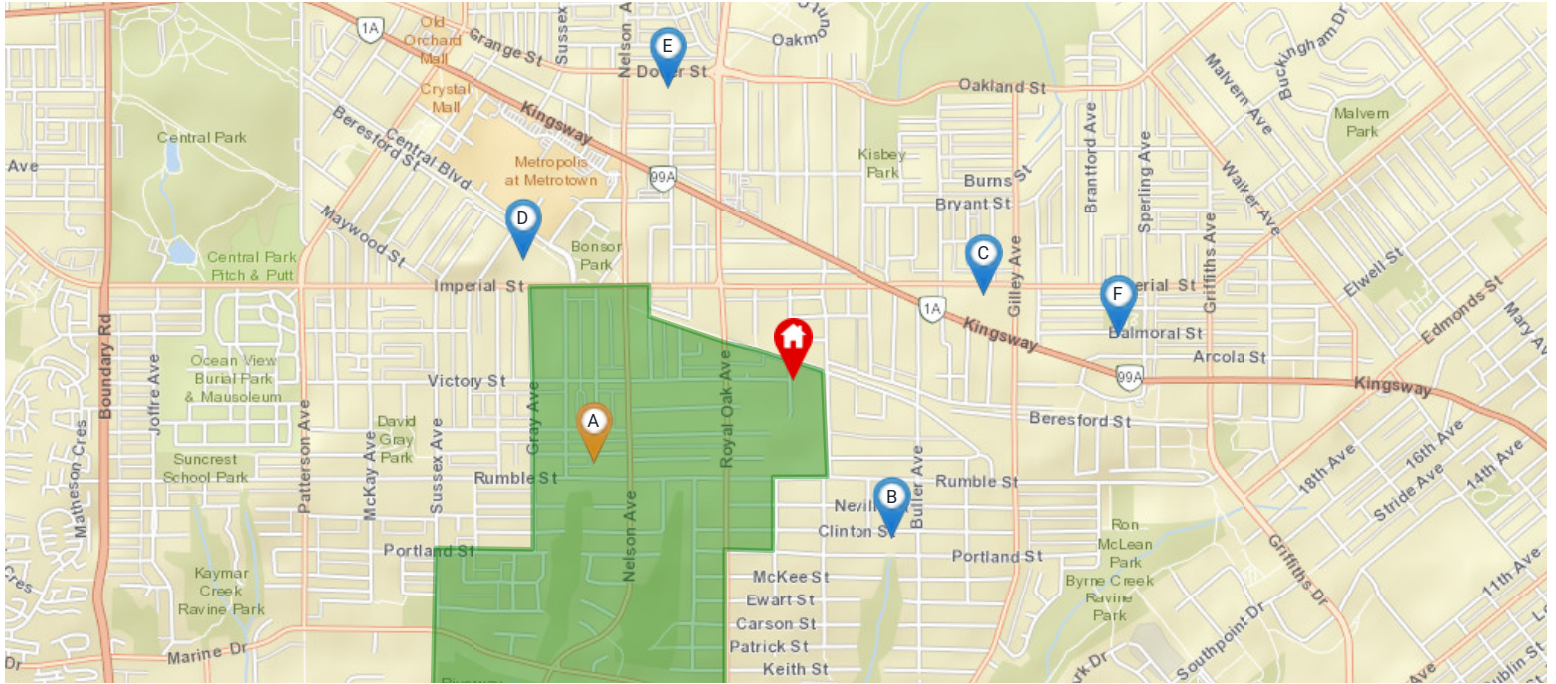

Nearest Schools with Ranking

Nearby Elementary Schools

Legend: Subject Property Catchment School Other Schools

Elementary School Catchment: **Nelson Elementary School** -

School's Name	Grades Covered	2017-2018 Rating	5-year Average Rating	2017-2018 Rank	5-year Average Rank	City	Special Notes/Programs	Walking Time	Distance	Driving Time	Transit Time
A Nelson	K - 7	6.6	6.6	333/955	267/805	Burnaby		16 mins	1.4 km	4 mins	12 mins
B Clinton	K - 7	6.9	6.7	261/955	257/805	Burnaby		12 mins	1.1 km	3 mins	12 mins
C Windsor	K - 7	5	5.6	694/955	487/805	Burnaby		15 mins	1.2 km	3 mins	15 mins
D Maywood	K - 7	5	n/a	694/955	n/a	Burnaby	StrongStart	18 mins	1.4 km	4 mins	15 mins
E Marlborough	K - 7	7.1	7.7	215/955	116/805	Burnaby	Early & Late French Immersion	20 mins	1.6 km	6 mins	17 mins
F St Francis de Sales	K - 7	8.6	8.9	78/955	47/805	Burnaby	Catholic Independent School	22 mins	1.8 km	5 mins	18 mins

Nearby Secondary Schools

Legend: 🏠 Subject Property 📍 Catchment School 📍 Other Schools

Secondary School Catchment: Burnaby South Secondary School -

School's Name	Grades Covered	2017-2018 Rating	5-year Average Rating	2017-2018 Rank	5-year Average Rank	City	Special Notes/Programs	Walking Time	Distance	Driving Time	Transit Time
A Burnaby South	8 - 12	4.3	4.9	218/251	196/246	Burnaby	AP Program	12 mins	1.0 km	2 mins	12 mins
B Deer Lake SDA	8 - 12	n/a	n/a	n/a	n/a	Burnaby	Independent Seventh-day Adventist School	43 mins	3.4 km	8 mins	30 mins
C Byrne Creek	8 - 12	4.1	3.4	226/251	238/246	Burnaby	AP Program; Basketball Academy	39 mins	3.2 km	8 mins	23 mins
D Burnaby Central	8 - 12	6.4	5.8	99/251	140/246	Burnaby	AP Program; Athletic & Visual Performing Arts Program; Hockey Academy; Soccer Academy	42 mins	3.4 km	8 mins	32 mins
E Moscrop	8 - 12	6.6	6.7	87/251	76/246	Burnaby	French Immersion; AP Program	48 mins	3.9 km	9 mins	27 mins
F St Thomas More	8 - 12	8.5	8.5	18/251	17/246	Burnaby	Catholic Independent School; AP Program	46 mins	3.8 km	9 mins	24 mins