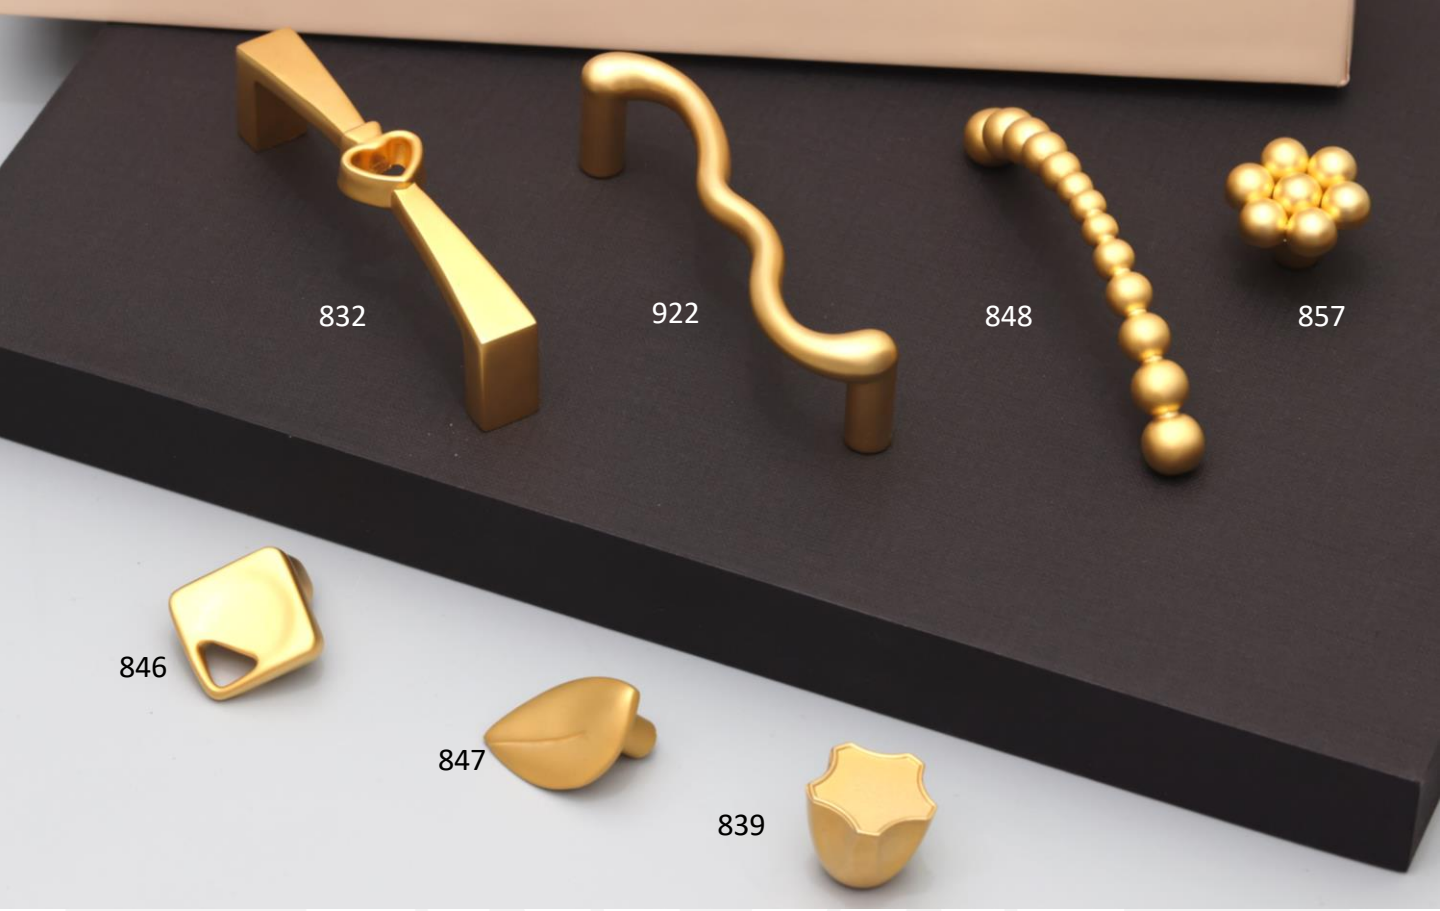

Maple

Marble Red

CODE:	#502.96mm
LENGTH:	138mm
H – H:	96mm
HEIGHT:	30mm
PRICE:	Php59

Sandy Stone Beige

Sandy Stone Gray

Sandy Stone Green

CODE:	#353.96mm
LENGTH:	105mm
H – H:	96mm
HEIGHT:	30mm
PRICE:	Php59

Marble Green

CODE:	#4985.96mm
LENGTH:	130mm
H – H:	96mm
HEIGHT:	30mm
PRICE:	Php59

Marble Green

CODE:	#0445.96mm
LENGTH:	118mm
H – H:	96mm
HEIGHT:	30mm
PRICE:	Php69

4112

5208

502

8846

273

4108

4102

832

922

848

857

846

847

839

SATIN GOLD

CODE:	#839
WIDTH:	25mm
HEIGHT:	23mm
PRICE:	Php59

CODE:	#846
WIDTH:	30mm
HEIGHT:	15mm
PRICE:	Php59

CODE:	#857
WIDTH:	30mm
HEIGHT:	18mm
PRICE:	Php59

CODE:	#847
WIDTH:	40mm
HEIGHT:	13mm
PRICE:	Php49