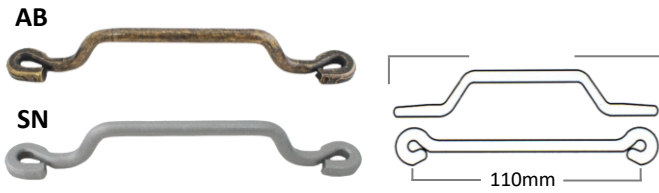

CODE	#681-M
LENGTH:	152mm
H – H:	122mm
HEIGHT:	30mm
PRICE:	Php79

CODE	#939.96mm	#939.128mm
LENGTH:	123mm	160mm
H – H:	96mm	128mm
HEIGHT:	23mm	25mm
PRICE:	Php65	Php79

CODE	#935.96mm
LENGTH:	130mm
H – H:	96mm
HEIGHT:	25mm
PRICE:	Php69

CODE	#936.128mm
LENGTH:	140mm
H – H:	128mm
HEIGHT:	20mm
PRICE:	Php79

CODE	#942.96mm	#942.128mm
LENGTH:	136mm	170mm
H – H:	96mm	128mm
HEIGHT:	23mm	23mm
PRICE:	Php109	Php119

CODE	#974.64mm
LENGTH:	70mm
H – H:	64mm
HEIGHT:	30mm
PRICE:	Php79

CODE	#1438.120mm	#1438.118mm
LENGTH:	118mm	148mm
H – H:	96mm	118mm
HEIGHT:	20mm	25mm
PRICE:	Php65	Php79

CODE	#10067.96mm
LENGTH:	135mm
H – H:	96mm
HEIGHT:	20mm
PRICE:	Php69

STEEL HANDLES

CODE	PRICE
#7245	Php29