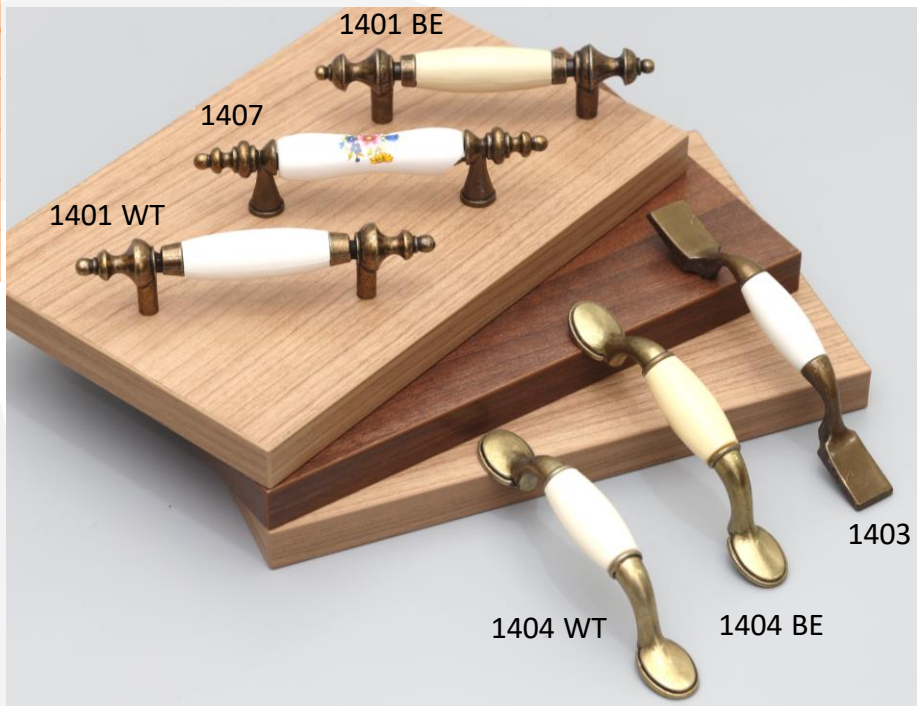

PRICE: Php69

CODE: #0443.128 WT

LENGTH: 170mm

H - H: 128mm

HEIGHT: 30mm

PRICE: Php69

CODE #0424.96mm #0424.128mm

LENGTH: 123mm 155mm

H - H: 96mm 128mm

HEIGHT: 28mm 25mm

PRICE: Php45 Php50

COLOR: BP, WT BP, WT

CODE: #1406

WIDTH: 30mm

HEIGHT: 20mm

PRICE: Php29

BE

WT

BE

CODE: #1404.96mm

LENGTH: 128mm

H - H: 96mm

HEIGHT: 30mm

PRICE: Php39