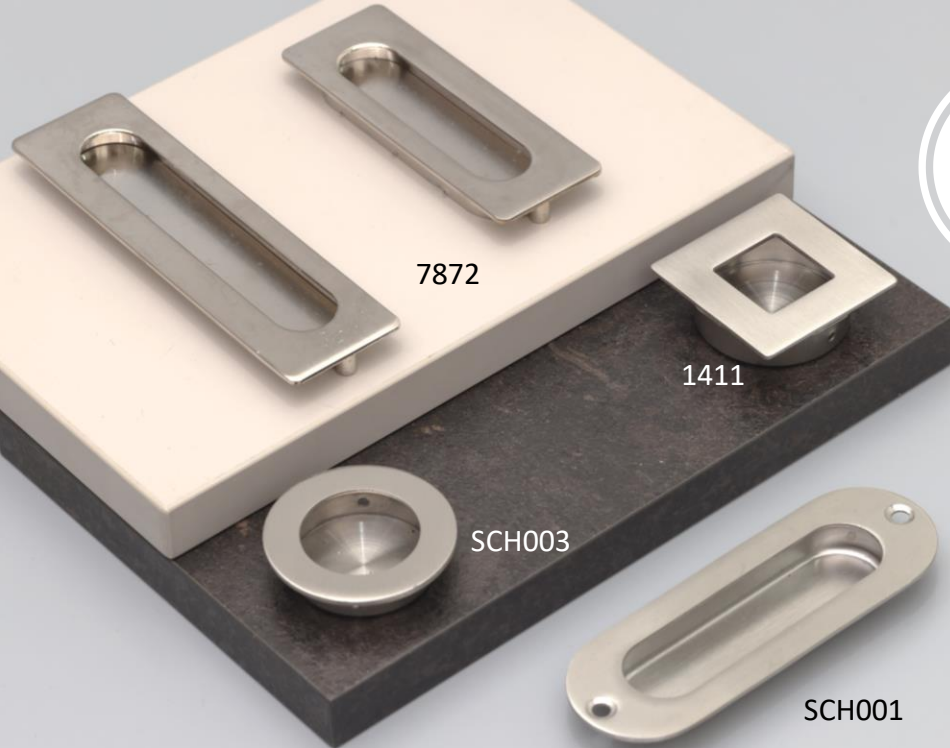

LENGTH: 108mm

H - H: 96mm

HEIGHT: 30mm

PRICE: Php39

CODE #7942.96mm

LENGTH: 115mm

H - H: 96mm

HEIGHT: 28mm

PRICE: Php119

CODE #8138.96mm

LENGTH: 128mm

H - H: 96mm

HEIGHT: 32mm

PRICE: Php69

**FLUSH
HANDLE**

Finish: Brass Plated, Chrome Plated