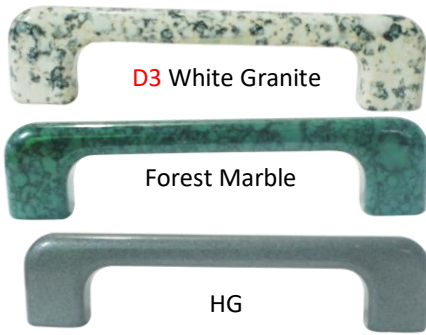

HD

Dynasty Emerald

Dynasty Reef

CODE: #3037.128mm

LENGTH: 152mm

H - H: 128mm

HEIGHT: 26mm

PRICE: Php12

D3 White Granite

HD

CODE: #3038.96mm

LENGTH: 111mm

H - H: 96mm

HEIGHT: 26mm

PRICE: Php12

CODE:	#164.96mm
LENGTH:	117mm
H – H:	96mm
HEIGHT:	26mm
PRICE:	Php12

CODE:	#3056.96mm
LENGTH:	106mm
H – H:	96mm
HEIGHT:	25mm
PRICE:	Php12

CODE:	#211.96mm
LENGTH:	128mm
H – H:	96mm
HEIGHT:	25mm
PRICE:	Php12

CODE:	#705.64mm
LENGTH:	125mm
H – H:	64mm
HEIGHT:	25mm
PRICE:	Php12

CODE:	#3058.96mm
LENGTH:	116mm
H – H:	96mm
HEIGHT:	20mm
PRICE:	Php12

CODE:	#3296.64mm
LENGTH:	125mm
H – H:	64mm
HEIGHT:	25mm
PRICE:	Php12

CODE:	#3029.96mm
LENGTH:	115mm
H – H:	96mm
HEIGHT:	20mm
PRICE:	Php12