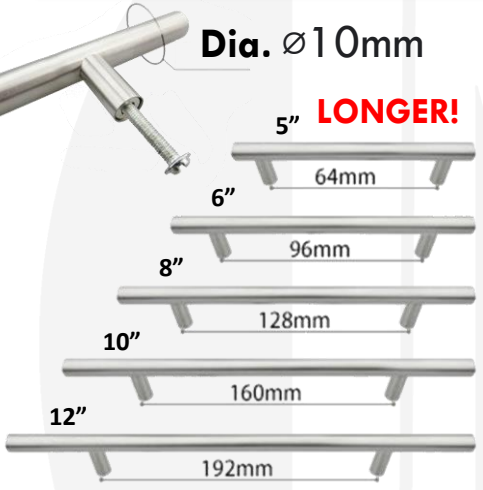

CODE:	#601.228mm
FULL:	228mm
H - H:	140mm
PRICE:	Php859

CODE:	#681-L.240mm
FULL:	240mm
H - H:	180mm
PRICE:	Php329

CODE:	#682-S.254	#682-L.305
FULL:	254mm	305mm
H - H:	130mm	176mm
PRICE:	Php629	Php669

CODE:	#754.178mm
FULL:	178mm
HOLE:	128mm
PRICE:	Php239

CODE:	#501-L.280	#501-XL.330
FULL:	255mm	300mm
H - H:	170mm	200mm
PRICE:	Php279	Php329

SHOWER ENCLOSURE HANDLE

CODE:	#507.CP	#507.BK
H- to -H:	400mm 200mm	200mm 200mm
FULL LENGTH:	410mm 208mm	410mm 208mm
PRICE:	Php1049	Php1099
MATERIAL:	Stainless Steel	

CODE:	#6100 BK	#6100 SN
FULL:	254mm	254mm
HOLE:	155mm	155mm
PRICE:	Php499	Php399

BEST SELLING T-BAR HANDLES

Dia. Ø10mm

Stainless Steel Hollow

CODE	LENGTH	H – H	HEIGHT	PRICE STAINLESS	PRICE BLACK
#7925-2"	50mm	1 hole	30mm	Php35	Php39
#7925-64mm	102mm	64mm	30mm	Php39	Php49
#7925-96mm	153mm	96mm	30mm	Php49	Php59
#7925-128mm	204mm	128mm	30mm	Php59	Php69
#7925-160mm	254mm	160mm	30mm	Php69	Php79

Dia. Ø10mm

Stainless Steel Solid

CODE	LENGTH	H – H	HEIGHT	PRICE
#8925.64mm	127mm	64mm	30mm	Php69
#8925.96mm	153mm	96mm	30mm	Php79
#8925.128mm	204mm	128mm	30mm	Php85
#8925.160mm	254mm	160mm	30mm	Php89
#8925.192mm	305mm	192mm	30mm	Php99