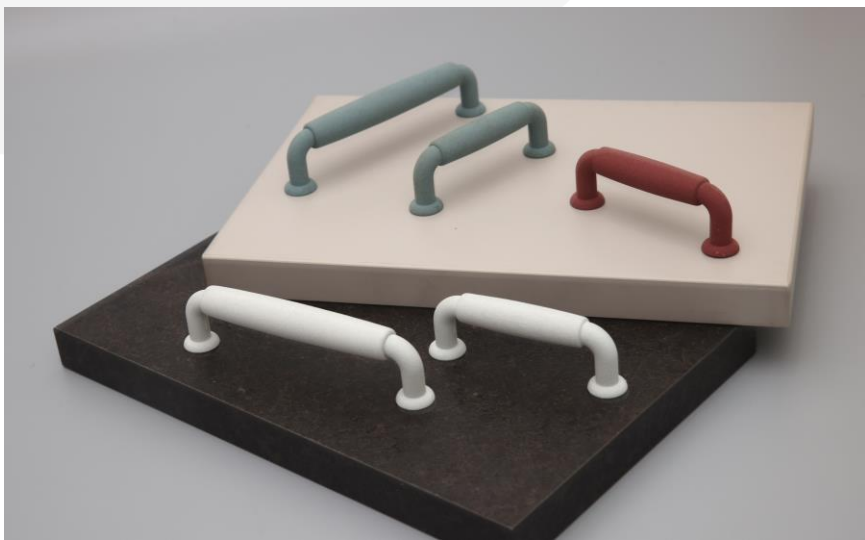

CODE:	#3235.64mm	#3235.96mm
LENGTH:	80mm	110mm
H – H:	64mm	96mm
HEIGHT:	30mm	30mm
PRICE:	Php117	Php132
COLOR:	Sandy Blue, Red, White