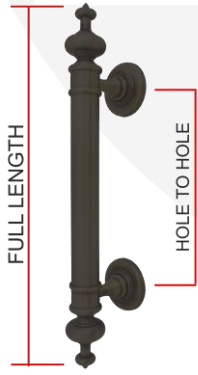

CODE:	#601.228mm
FULL:	228mm
H - H:	140mm
PRICE:	Php859

CODE:	#681-L.240mm
FULL:	240mm
H - H:	180mm
PRICE:	Php329

CODE:	#682-S.254	#682-L.305
FULL:	254mm	305mm
H - H:	130mm	176mm
PRICE:	Php629	Php669

CODE:	#754.178mm
FULL:	178mm
HOLE:	128mm
PRICE:	Php239

CODE:	#501-L.280	#501-XL.330
FULL:	255mm	300mm
H - H:	170mm	200mm
PRICE:	Php279	Php329

SHOWER ENCLOSURE HANDLE

CODE:	#507.CP	#507.BK
H- to -H:	400mm 200mm	200mm 200mm
FULL LENGTH:	410mm 208mm	410mm 208mm
PRICE:	Php1049	Php1099
MATERIAL:	Stainless Steel	

CODE:	#6100 BK	#6100 SN
FULL:	254mm	254mm
HOLE:	155mm	155mm
PRICE:	Php499	Php399

BEST SELLING T-BAR HANDLES

Dia. Ø10mm

Stainless Steel Hollow

CODE	LENGTH	H – H	HEIGHT	PRICE STAINLESS	PRICE BLACK
#7925-2"	50mm	1 hole	30mm	Php35	Php39
#7925-64mm	102mm	64mm	30mm	Php39	Php49
#7925-96mm	153mm	96mm	30mm	Php49	Php59
#7925-128mm	204mm	128mm	30mm	Php59	Php69
#7925-160mm	254mm	160mm	30mm	Php69	Php79

Dia. Ø10mm

Stainless Steel Solid

CODE	LENGTH	H – H	HEIGHT	PRICE
#8925.64mm	127mm	64mm	30mm	Php69
#8925.96mm	153mm	96mm	30mm	Php79
#8925.128mm	204mm	128mm	30mm	Php85
#8925.160mm	254mm	160mm	30mm	Php89
#8925.192mm	305mm	192mm	30mm	Php99