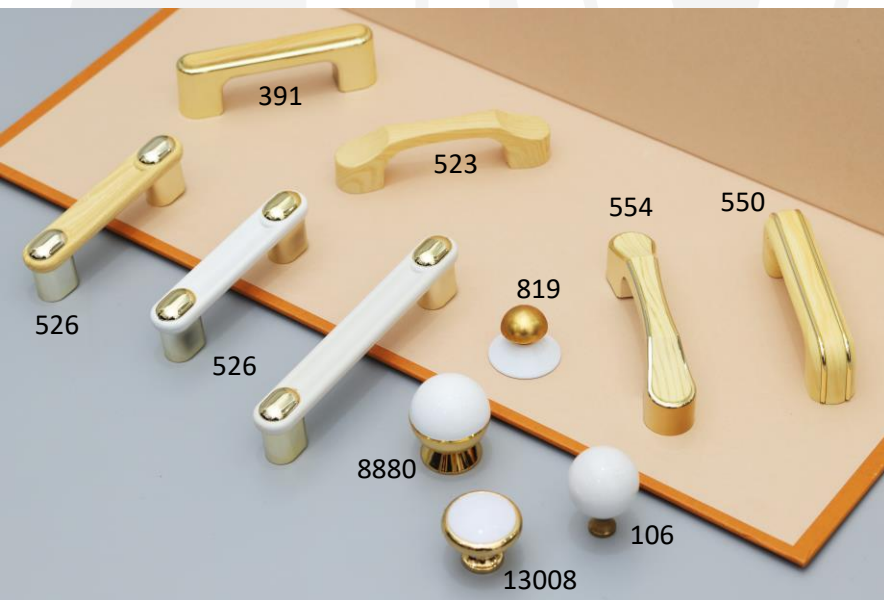

LENGTH: 115mm

H - H: 76mm

HEIGHT: 25mm

PRICE: Php69

PLASTIC HANDLES

ABS Plastic with Metal Thread

CODE:	#550.70mm
LENGTH:	88mm
H – H:	70mm
HEIGHT:	25mm
PRICE:	Php79

CODE:	#523.80mm
LENGTH:	95mm
H – H:	80mm
HEIGHT:	28mm
PRICE:	Php79

CODE:	#554.80mm
LENGTH:	100mm
H – H:	80mm
HEIGHT:	28mm
PRICE:	Php59

CODE:	#391.64mm
LENGTH:	85mm
H – H:	64mm
HEIGHT:	25mm
PRICE:	Php59

CODE:	#526.64mm BN	PRICE:	Php69
WIDTH:	85mm	H-H:	64mm
		HEIGHT:	25mm

CODE:	#526.64mm	#526.80mm
LENGTH:	85mm	120mm
H – H:	64mm	80mm
HEIGHT:	25mm	25mm
PRICE:	Php69	Php79

CODE:	#439.70mm	#439.80mm
LENGTH:	80mm	90mm
H – H:	70mm	80mm
HEIGHT:	30mm	30mm
PRICE:	Php59	Php65

mital

Zinc Brass Plated

Dark

Light

CODE:	#319.96mm
FULL:	110mm
H – H:	96mm
PRICE:	Php129

CODE:	#819
WIDTH:	28mm
HEIGHT:	20mm
PRICE:	Php99

CODE:	#893
WIDTH:	28mm
HEIGHT:	18mm
PRICE:	Php99

CODE:	#3113.64mm
FULL:	83mm
H – H:	64mm
PRICE:	Php129