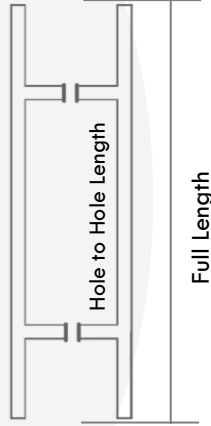

Magnificent MARKETING

Finishing Hardware Specialist since 1992

DOOR & CABINET HANDLES

BACK-TO-BACK DOOR HANDLES

Hole to Hole Length
210mm

CODE:	#783 PB
PRICE:	Php7199
MATERIAL:	Solid Brass

Hole to Hole Length
228mm

CODE:	#685 SN
PRICE:	Php1359
MATERIAL:	Solid Brass

CODE:	#925-D19mm	#925-D25mm	#925-D32mm
DIAMETER:	19mm	25mm	32mm
PRICE:	Php899	Php1049	Php799
MATERIAL:	Stainless Steel		Steel
FINISH:	Polished Chrome		Gold Titanium

CODE:	#H109.600mm	#H109.800mm	#H109.1200mm
H- to -H:	400mm	600mm	1000mm
FULL LENGTH:	600mm	800mm	1200mm
PRICE:	Php1,199	Php1,399	Php1,899
MATERIAL:	Stainless Steel		
FINISH:	Polished Chrome		

CODE:	#926.600mm	#926.800mm	#926.1200mm	#926.1800mm
HOLE TO HOLE:	400mm	600mm	1000mm	1500mm
FULL LENGTH:	600mm	800mm	1200mm	1800mm
BLACK PRICE:	Php2299	Php2399	Php2599	Php3,599
STAINLESS PRICE:	Php 2399			
MATERIAL:	Stainless Steel			

Dia. Ø10mm

Stainless Steel Solid

CODE	LENGTH	H – H	HEIGHT	PRICE
#8925.64mm	127mm	64mm	30mm	Php69
#8925.96mm	153mm	96mm	30mm	Php79
#8925.128mm	204mm	128mm	30mm	Php85
#8925.160mm	254mm	160mm	30mm	Php89
#8925.192mm	305mm	192mm	30mm	Php99