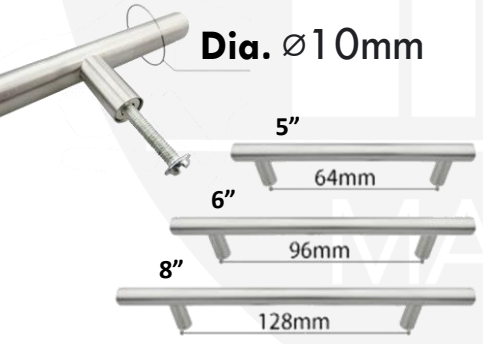

CODE:	#6100 BK	#6100 SN
FULL:	254mm	254mm
HOLE:	155mm	155mm
PRICE:	Php499	Php399

BEST SELLING T-BAR HANDLES

Dia. Ø10mm

Stainless Steel Hollow

CODE	LENGTH	H – H	HEIGHT	PRICE STAINLESS	PRICE BLACK
#7925-2"	50mm	1 hole	30mm	Php35	Php39
#7925-64mm	102mm	64mm	30mm	Php39	Php49
#7925-96mm	153mm	96mm	30mm	Php49	Php59
#7925-128mm	204mm	128mm	30mm	Php59	Php69
#7925-160mm	254mm	160mm	30mm	Php69	Php79

Dia. Ø10mm

Stainless Steel Solid

CODE	LENGTH	H – H	HEIGHT	PRICE
#8925.64mm	127mm	64mm	30mm	Php69
#8925.96mm	153mm	96mm	30mm	Php79
#8925.128mm	204mm	128mm	30mm	Php85
#8925.160mm	254mm	160mm	30mm	Php89
#8925.192mm	305mm	192mm	30mm	Php99

Dia. Ø10mm

Stainless Steel Solid

CODE	LENGTH	H – H	HEIGHT	PRICE
#9925.64mm	127mm	64mm	30mm	Php69
#9925.96mm	153mm	96mm	30mm	Php79
#9925.128mm	204mm	128mm	30mm	Php85

Dia. Ø12mm

**Stainless Steel Solid
Thick – 12mm Diameter**

THICKER!

CODE	LENGTH	H – H	HEIGHT	PRICE
#3400.96mm	153mm	96mm	30mm	Php99
#3400.128mm	204mm	128mm	30mm	Php109
#3400.160mm	254mm	160mm	30mm	Php119

STAINLESS STEEL SOLID

CODE	#5704.224mm	#5704.320mm
LENGTH:	238mm	330mm
H – H:	224mm	320mm
HEIGHT:	45mm	45mm
PRICE:	Php449	Php569