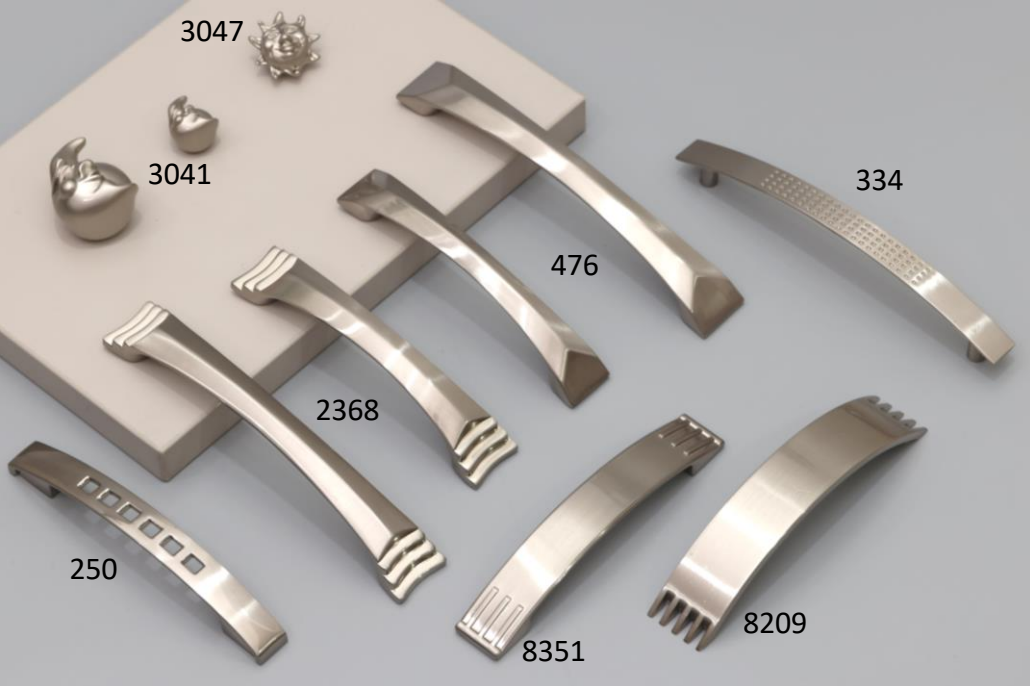

CODE:	#H109.600mm	#H109.800mm	#H109.1200mm
H- to -H:	400mm	600mm	1000mm
FULL LENGTH:	600mm	800mm	1200mm
PRICE:	Php1,199	Php1,399	Php1,899
MATERIAL:	Stainless Steel		
FINISH:	Polished Chrome		

CODE:	#926.600mm	#926.800mm	#926.1200mm	#926.1800mm
HOLE TO HOLE:	400mm	600mm	1000mm	1500mm
FULL LENGTH:	600mm	800mm	1200mm	1800mm
BLACK PRICE:	Php2299	Php2399	Php2599	Php3,599
STAINLESS PRICE:	Php 2399			
MATERIAL:	Stainless Steel			

CODE	#8037.96mm	#8037.160mm
THICKNESS:	15mm	28mm
LENGTH:	108mm	174mm
H - H:	96mm	160mm
HEIGHT:	23mm	25mm
PRICE:	Php89	Php149

CODE	#3031.105mm	#3031.145mm
LENGTH:	118mm	150mm
H - H:	105mm	145mm
HEIGHT:	25mm	35mm
PRICE:	Php69	Php79

CODE	#3308.96	#3308.128	#3308.160
LENGTH:	108mm	140mm	175mm
H - H:	96mm	128mm	160mm
HEIGHT:	25mm	25mm	25mm
PRICE:	Php79	Php89	Php100

CODE:	#1896
LENGTH:	116mm
H - H:	96mm
HEIGHT:	20mm
PRICE:	Php69

CODE	#4274.128mm	#4274.160mm
LENGTH:	143mm	175mm
H - H:	128mm	160mm
HEIGHT:	33mm	33mm
PRICE:	Php109	Php149

CODE:	#9919.96mm
LENGTH:	135mm
H - H:	96mm
HEIGHT:	20mm
PRICE:	Php79

CODE	#3041-S	#3041-L
WIDTH:	20mm	40mm
HEIGHT:	15mm	25mm
PRICE:	Php39	Php79

CODE	#3047
WIDTH:	23mm
HEIGHT:	15mm
PRICE:	Php39

CODE:	#250.96mm
THICKNESS:	14mm
LENGTH:	130mm
H – H:	96mm
HEIGHT:	25mm
PRICE:	Php59