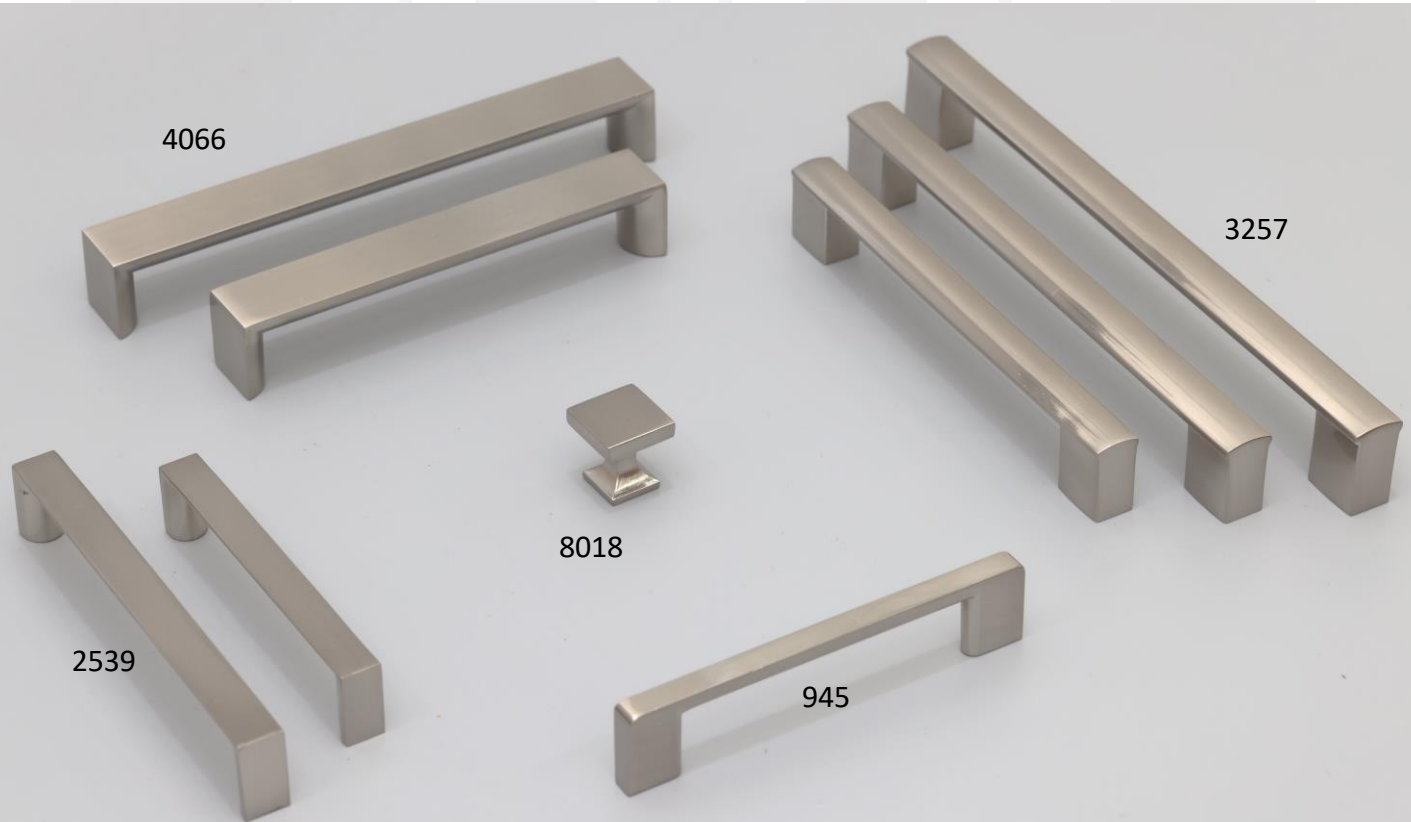

CODE:	#H109.600mm	#H109.800mm	#H109.1200mm
H- to -H:	400mm	600mm	1000mm
FULL LENGTH:	600mm	800mm	1200mm
PRICE:	Php1,199	Php1,399	Php1,899
MATERIAL:	Stainless Steel		
FINISH:	Polished Chrome		

CODE:	#926.600mm	#926.800mm	#926.1200mm	#926.1800mm
HOLE TO HOLE:	400mm	600mm	1000mm	1500mm
FULL LENGTH:	600mm	800mm	1200mm	1800mm
BLACK PRICE:	Php2299	Php2399	Php2599	Php3,599
STAINLESS PRICE:	Php 2399			
MATERIAL:	Stainless Steel			

CODE	#8209
LENGTH:	130mm
H – H:	96mm
HEIGHT:	25mm
PRICE:	Php119

Tajima SATIN NICKEL HANDLE

CODE	#3257.128mm	#3257.160mm	#3257.192mm
THICKNESS:	15mm	15mm	15mm
LENGTH:	158mm	192mm	223mm
H - H:	128mm	160mm	192mm
HEIGHT:	25mm	25mm	28mm
PRICE:	Php169	Php199	Php209

CODE	#4066.96mm	#4066.128mm	#4066.168mm
THICKNESS:	22mm	22mm	22mm
LENGTH:		138mm	175mm
H - H:		128mm	168mm
HEIGHT:		25mm	25mm
PRICE:	Php	Php179	Php199

CODE:	#256.96mm
LENGTH:	118mm
H - H:	96mm
HEIGHT:	25mm
PRICE:	Php69

CODE:	#962.96mm
LENGTH:	108mm
H - H:	96mm
HEIGHT:	18mm
PRICE:	Php79

CODE	#8371.256mm
THICKNESS:	8mm
LENGTH:	265mm
H - H:	256mm
HEIGHT:	30mm
PRICE:	Php199

CODE:	#945.96mm
THICKNESS:	8mm
LENGTH:	120mm
H - H:	96mm
HEIGHT:	25mm
PRICE:	Php79