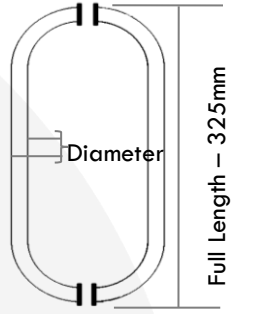

Magnificent MARKETING

Finishing Hardware Specialist since 1992

DOOR & CABINET HANDLES

BACK-TO-BACK DOOR HANDLES

Hole to Hole Length
210mm

CODE:	#783 PB
PRICE:	Php7199
MATERIAL:	Solid Brass

Hole to Hole Length
228mm

CODE:	#H109.600mm	#H109.800mm	#H109.1200mm
H- to -H:	400mm	600mm	1000mm
FULL LENGTH:	600mm	800mm	1200mm
PRICE:	Php1,199	Php1,399	Php1,899
MATERIAL:	Stainless Steel		
FINISH:	Polished Chrome		

CODE:	#926.600mm	#926.800mm	#926.1200mm	#926.1800mm
HOLE TO HOLE:	400mm	600mm	1000mm	1500mm
FULL LENGTH:	600mm	800mm	1200mm	1800mm
BLACK PRICE:	Php2299	Php2399	Php2599	Php3,599
STAINLESS PRICE:	Php 2399			
MATERIAL:	Stainless Steel			

CODE:	#601.228mm
FULL:	228mm
H - H:	140mm
PRICE:	Php859

CODE:	#681-L.240mm
FULL:	240mm
H - H:	180mm
PRICE:	Php329

CODE:	#682-S.254	#682-L.305
FULL:	254mm	305mm
H - H:	130mm	176mm
PRICE:	Php629	Php669

CODE:	#754.178mm
FULL:	178mm
HOLE:	128mm
PRICE:	Php239

Dia. Ø10mm

Stainless Steel Solid

CODE	LENGTH	H – H	HEIGHT	PRICE
#8925.64mm	127mm	64mm	30mm	Php69
#8925.96mm	153mm	96mm	30mm	Php79
#8925.128mm	204mm	128mm	30mm	Php85
#8925.160mm	254mm	160mm	30mm	Php89
#8925.192mm	305mm	192mm	30mm	Php99