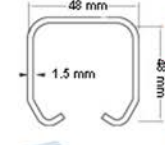

TAJIMA #435.24
Roller Size: D23mm
Roller Material: Nylon
Capacity: 60kg/set

OMGE #K094S/N
Roller Size: D24mm
Material: Steel/Nylon
Capacity: 75kg/set

DOOR SHEAVE
Roller Size: D25mm
#26

OMGE #50S HEAVY DUTY
Roller Size: D38mm
Roller Material: Steel
Capacity: 180kg/set