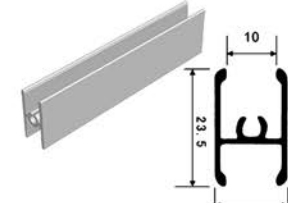

#20 Mohair
Sold per meter

#5 Double Top Track
#6 Double Bottom Track
3 meter

#9 Vertical Profile
2.4meters

#11 Top Rail Frame Profile
#12 Bottom Rail Frame Profile
3 meter

#14 Horizontal Profile
3 meter

DRAWER SLIDES

GIANO

Ordinary Bottom Mounted 16" inches
Thickness: 1.2mm 18" inches
Color: WT 20" inches
#701-12" inches 22" inches
14" inches 24" inches

Full Extension Ball Bearing 16" inches
Color: BK, ZP 18" inches
#755-10" inches 20" inches
12" inches 22" inches
14" inches 24" inches