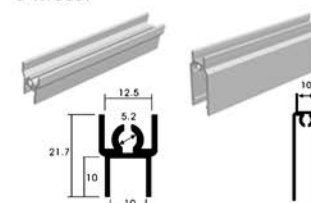

#11 Top Rail Frame Profile
#12 Bottom Rail Frame Profile
3 meter