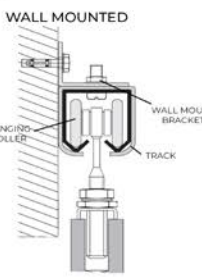

G09 ALUMINUM DOOR TRACK
2 meter
3 meter