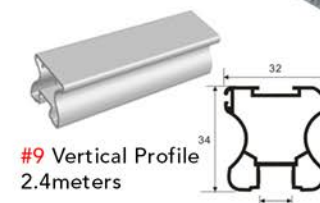

#1408 BIFOLD ACCESSORIES
Max Door Weight: 100kg

SLIDING GLASS HANGING ROLLER

#1353 SOFT CLOSE SLIDING BARN DOOR MECHANISM

ALUMINUM FRAME PROFILE

ALUMINUM HANDLE PROFILE

SLIDING WARDROBE MECHANISM