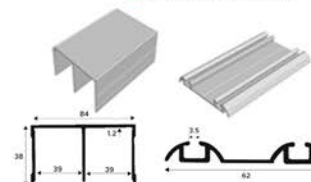

ALUMINUM CORNER FRAME BRACKET
#3906

#5 Double Top Track
#6 Double Bottom Track
3 meter