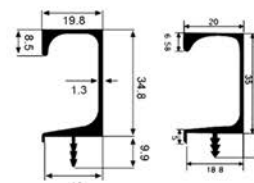

ALUMINUM HANDLE PROFILE

#4030
35mm x 3 meters
AL
BK