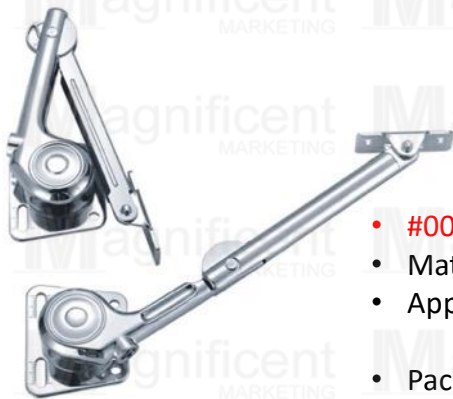

Lid Stay w/ Internal Spring

- Php149/pc
- Material: Stainless Steel
- Length: 270mm
- Dual-purpose integrated spring holds lid securely in open or closed position

Hydraulic/Soft Close Lid Stay

- #006 – Php649/pair
- Material: Zinc Alloy
- Application: Up open cabinets can be installed in 75° or 90°
Down open cabinets can be installed in 90°
- Packaging: 1 pair (left & right-handed)