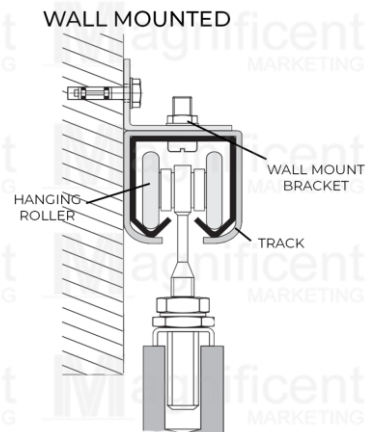

OMGE HEAVY DUTY HANGING ROLLERS

50S SERIES

<https://youtu.be/itlXr5wFhg>

Omge Heavy Duty Steel Roller

#50S – Php1,199/set

Roller Size: D38mm

Roller Material: Steel

Capacity: 180kg per set

Boxed packaging

#50S Heavy Duty Door Track

3 meter – Php1,899/pc

Stopper

#4304 – Php209/pc

Ceiling Fix Mounting Bracket

#4302 – Php279/pc

Thread: M12

135x42x55x42mm

Wall Mounting Bracket

#4303 – Php249/pc

Thread: M12

109x57x55x38mm