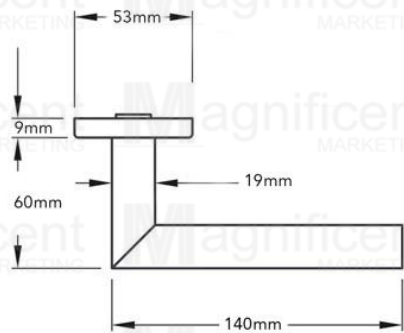

KNOB DIAMETER	BACKSET
53mm	2 3/8" (60mm)

#505 Stainless – Php1,799/set
ORB Black – 2,199/set

#711 Commercial Grade Cylindrical Entrance

ANSI GRADE 2
400,000 CYCLES

SS

#711 Entrance
Php949/set

Application Type: **Commercial**
Knob Type: **Cylindrical Lock** (push button)
Brass Cyliner
Brass keys: 3 pieces

Flange \varnothing
80mm

Stainless Latch

KNOB DIAMETER	BACKSET
58mm	2 3/8" (60mm)
FLANGE DIAMETER	DOOR THICKNESS
80mm	1 3/8"(35mm) to 2" (50mm)

ANSI GRADE 2
400,000 turn cycles

Corona Stainless 304 Mortise Door Lockset