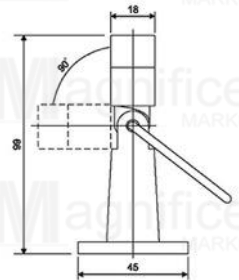

#D301 Kick Down Stopper

- Php189/pc
- Color: AB, SN

#966 Door Stop with 90-Degree Feature

- Php209/pc
- Color: AB, BP
- Application: Floor or wall-mounted