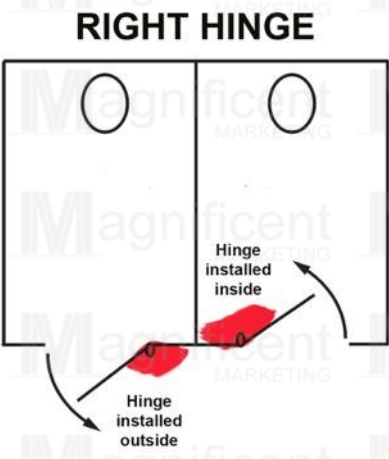

Nylon Black Partition Set #2303 – Php599/set

Stainless Steel 201 Partition Set #2201 – Php1,099/set