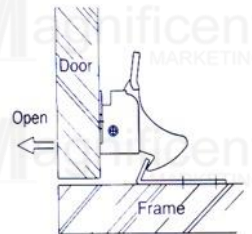

Taiwan Rotary Catch

#S1700 – Php16/pc