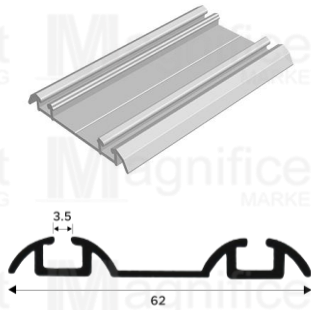

Glass thickness: 5mm

1 basic set = Php7999/set

WATCH OUR YOUTUBE TUTORIAL

<https://youtu.be/KXbwzxKWitI>

#380 Roller
Php399/set

#19 Plastic Strip
Size: 7x8x5mm
Php29/meter

#20 Mohair
Width: 14mm
Php49/meter

#5 Double Top Track
#6 Double Bottom Track
3meters each
Php2,399/set

#11 Top Rail Frame Profile
#12 Bottom Rail Frame Profile
3meters each
Php1,899/set

#9 Vertical Profile
2.4meters
Php949/pc

#14 Horizontal Profile
3meters
Php699/pc