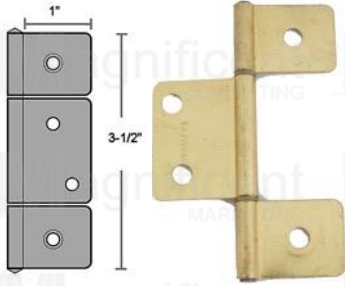

Solid Brass Narrow Butt Hinge

	Price/pr	A	B	C	D
SB-1"	109	15	26	9	1.1
SB-1.5"	119	23	37	10	1.3
SB-2"	139	28	50	12	1.0
SB-2.5"	169	33	63	15	1.4
SB-3"	249	45	76	17	1.5

Ball Tip Hinges

Antique	Price/pr	Brass	Price/pr	A	B	C	D
8200-2"	179	8197-2"	319	34	50	13	1.0
8201-2.5"	209	8197-2.5"	349	43	63	15	1.1
8202-3"	229	8197-3"	379	50	75	20	1.2

Solid Brass Profile Hinges

	Price/pr	A	B	C	D
Profile 2"	189	27	50	9	1.2
Profile 2.5"	209	33	68	13	1.3
Profile 3"	269	40	75	16	1.4

HINGES

Loose Joint Hinge
#8213 2.5" – Php99/pr
 Color: AB

Three Leaf Hinge
 For folding cabinets
#730 BP – Php49/pr

Stainless Piano Hinge
 Length: 1.8 meter
 Width: 38mm (1.5")
 With SS screws – Php379/pc

Flip Flop Table Hinge
#1115 – Php279/pc
 For extendable table

Self Closing Hinge
#H910 – Php65/pr
 Color: AB, BP, CP