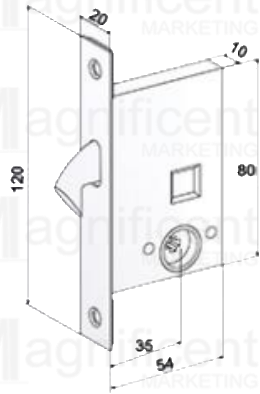

Corona

ロック

SLIDING DOOR LOCKS

Satin Nickel

Antique Brass

Black

Satin Nickel

Antique Brass