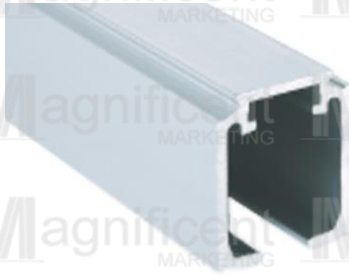

Body Material: Aluminum

Capacity: 80kg/set

Additional roller included

Floor guide included

Boxed packaging

#G10 Aluminum Door Track

2 meter

Dimensions