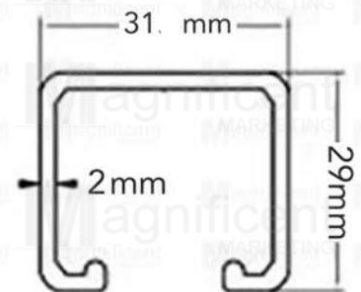

#G09 Aluminum Door Track

2 meter – Php1,099/pc
3 meter – Php1,499/pc