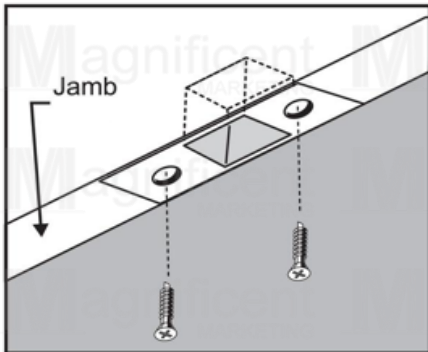

BARREL BOLTS

Solid Brass Surface Bolt

PB	CP
2" Php119/pc	2" – Php129/pc
3" – 139	3" – 149
4" – 169	4" – 179

FLUSH BOLTS

Used to create a flush surface either in front of the door or in between two doors to securely bolt together

- 4" – Php259/pc
- 6" – Php289/pc
- Material: Solid Brass
- Color: AB, CP, PB, SS

Exposed Screw-In Type

- **#880-6" SS – Php219/pc**
- **8" SS – 239**
- **10" SS – 299**
- **12" SS – 329**