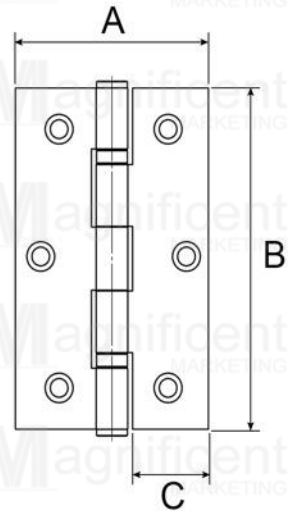

Multifunctional Hinge

- Php1,199/pair
- Functions as:
 1. Loose Pin Hinge
 2. Door Closer
 3. Door Stopper
- Color: AB, GP, SN

WITH STOP FUNCTION WHEN DOOR OPEN WIDE HITS 45° DEGREES

Bucci Stainless Steel 304 Narrow Butt Hinge

Light Duty (Thin)

LIGHT	Price/pr	A	B	C	D
LD-1.5"	49	30	38	12	0.7
LD-2"	109	34	52	15	0.7
LD-2.5"	139	38	65	17	0.7
LD-3"	159	44	76	19	0.8

Heavy Duty (Thick)

	Price/pr	A	B	C	D
HD-2"	139	36	50	16	1.0
HD-2.5"	149	40	63	17	1.0
HD-3"	199	44	75	18	1.3