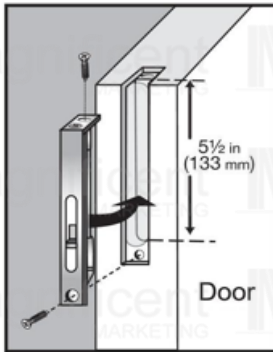

BARREL BOLTS

Solid Brass Surface Bolt

PB	CP
2" Php119/pc	2" – Php129/pc
3" – 139	3" – 149
4" – 169	4" – 179

FLUSH BOLTS

Used to create a flush surface either in front of the door or in between two doors to securely bolt together

- 4" – Php259/pc
- 6" – Php289/pc
- Material: Solid Brass
- Color: AB, CP, PB, SS

Exposed Screw-In Type

- **#880-6" SS – Php219/pc**
- **8" SS – 239**
- **10" SS – 299**
- **12" SS – 329**