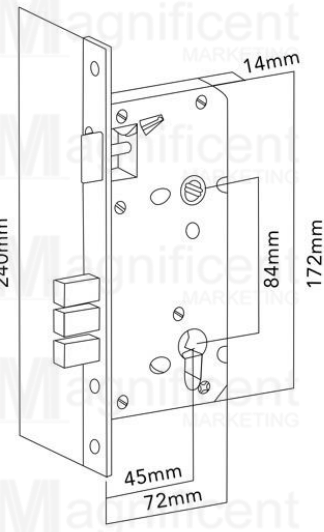

KNOB DIAMETER	BACKSET
53mm	2 3/8" (60mm)

#505 Stainless – Php1,799/set
ORB Black – 2,199/set

#711 Commercial Grade Cylindrical Entrance

ANSI GRADE 2
400,000 CYCLES

SS

#711 Entrance
Php949/set

Application Type: **Commercial**
Knob Type: **Cylindrical Lock** (push button)
Brass Cyliner
Brass keys: 3 pieces

Flange \varnothing
80mm

Stainless Latch

KNOB DIAMETER	BACKSET
58mm	2 3/8" (60mm)
FLANGE DIAMETER	DOOR THICKNESS
80mm	1 3/8"(35mm) to 2" (50mm)

ANSI GRADE 2
400,000 turn cycles

Corona Stainless 304 Mortise Door Lockset