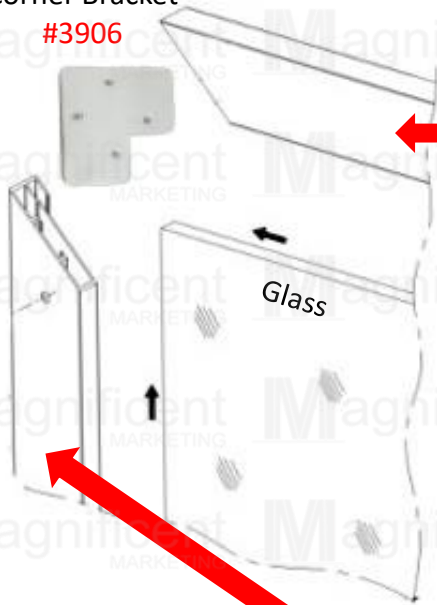

Php25

Corner Bracket

#3906