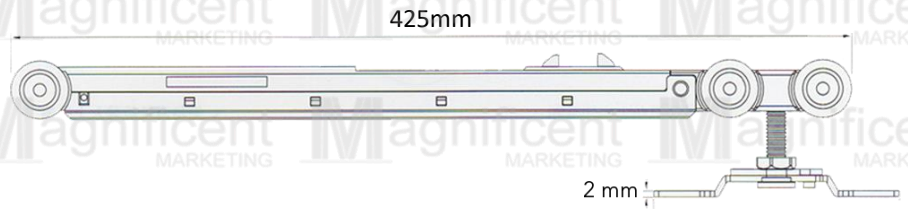

Door Width Options