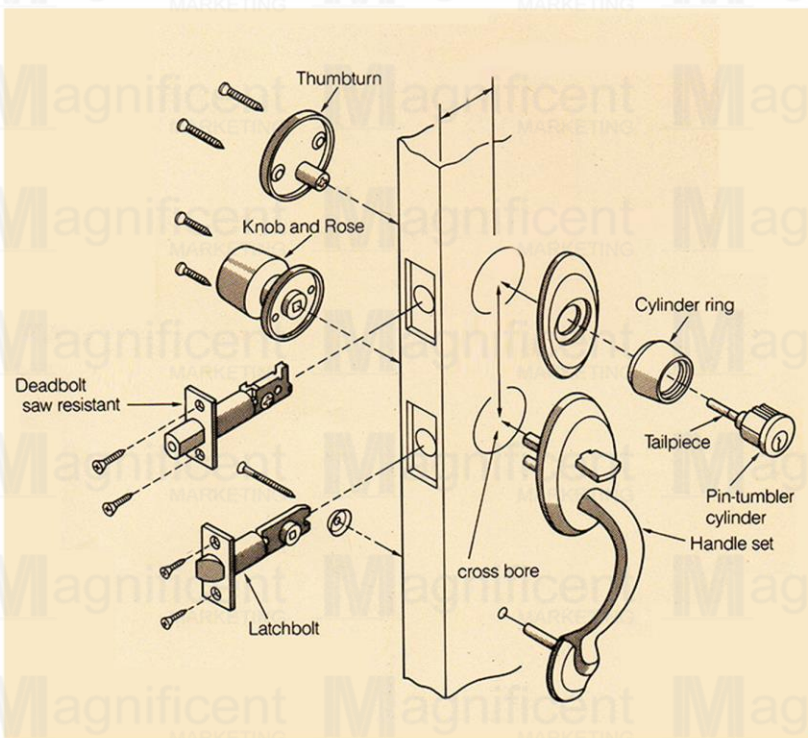

Knob Type: **Cylindrical Lock** (retracting bolt)
Features: **Back Turn Lock / Front Press down Lock**
Brass Cylinder
Brass Keys

KNOB DIAMETER	BACKSET
53mm	2 3/8" (60mm)

#505 Stainless – Php1,799/set
ORB Black – 2,199/set