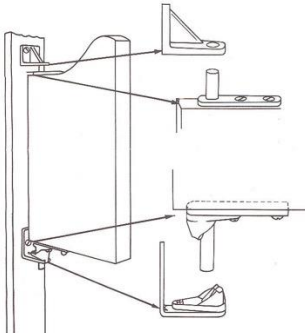

HINGES & GLASS BOARD HOLDER

Gravity Hinge

For swing/cowboy style doors
#3000 PB – Php219/set
Both sides (2 door)