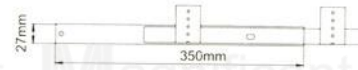

TABLE/OFFICE ACCESSORIES

Plastic Cable Grommet
Inner x Outer Diameter
50x60mm – Php19/pc
60x70mm – Php25/pc
Color: BK, BE, GR, WT
Packaging: 20pcs/pack