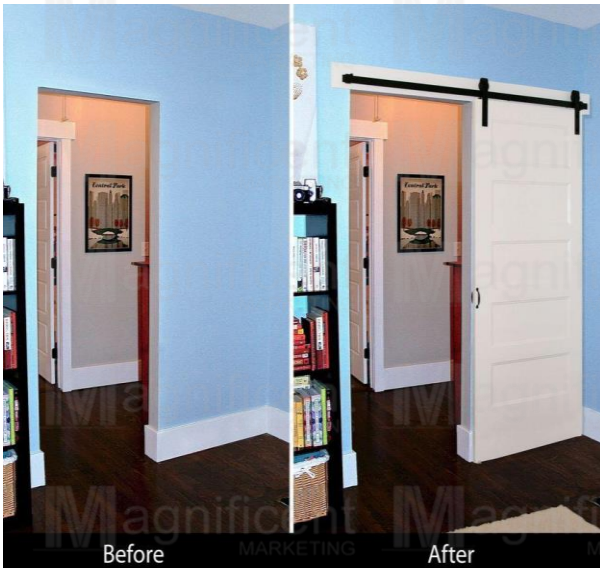

SLIDING BARN DOOR MECHANISM

#1353 Soft Closing Barn Door Mechanism

2 meters – Php4,799/set

3 meters – Php5,799/set

Capacity: 120kg

Finish: Matte Black Powder

Dimensions: