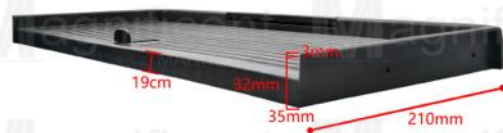

2-way Plastic Cable Grommet

SALE PRICE!
60x70mm – Php16/pc
 Packaging: 20pcs/pack

Computer Keyboard Tray with 14" Slide

Material: ABS Plastic & Zinc Alloy

Size: 510 x 210mm

#188 Black – Php319/set

Aluminum Table Swivel Lazy Susan