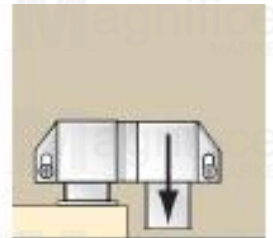

Stainless Hi Fi Hinge

#60.S (SMALL)

Thickness: 6-8mm
Php179/pair

#60.M (MEDIUM)

Thickness: 8-10mm
Php289/pair

#60.L (LARGE)

Thickness: 10-12mm
Php339/pair

Single Latch