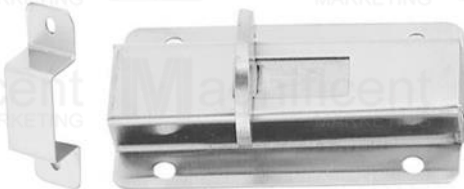

BACK VIEW

Indicator Lock
#SIB-003 SS – Php349/set