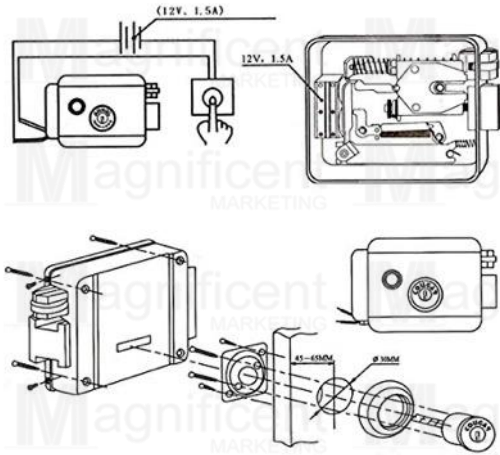

#86 SS – Php499/pc

Sliding Door Lock w/ Handle

#59 SN – Php1,099/pc

#59 BK – Php1,299/pc

RIGHT-HANDED

Tajima Electric Lock

- #E27 – Php1,779/set
- Voltage: 12V

LEFT-HANDED