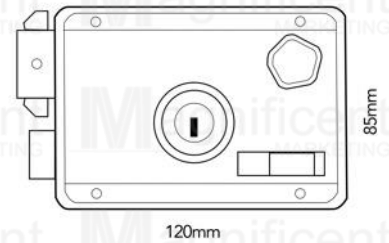

#86 SS – Php499/pc

Sliding Door Lock w/ Handle

#59 SN – Php1,099/pc

#59 BK – Php1,299/pc

RIGHT-HANDED

Tajima Electric Lock

- #E27 – Php1,779/set
- Voltage: 12V

LEFT-HANDED