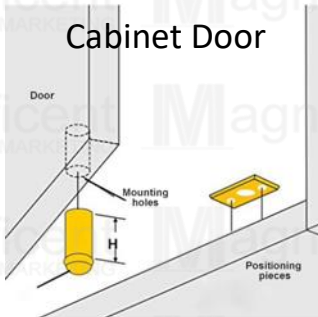

Elbow Catch

#S-1300 – Php39/pc

Color: AB, BP, NP

CATCHES

Brass Double Ball Catches

Polished Brass	Nickel Plated
43mm – Php49/pc	43mm – Php49/pc
50mm – Php59/pc	50mm – Php59/pc
60mm – Php99/pc	60mm – Php99/pc
70mm – Php119/pc	70mm – Php119/pc