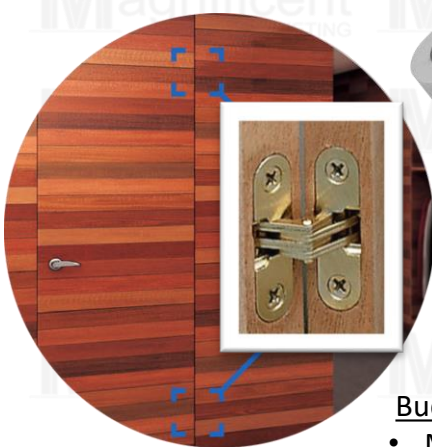

Bucci Concealed Invisible Hinge

- Material: Stainless 304
- Finish: Satin Chrome or Satin Brass

	Satin Chrome			
Item Code	Price per pair	Size	Thickness	Weight
#203	309	13x45mm	20	5kg
#204	449	13x60mm	20	10kg
#208	579	16x70mm	25	15kg
#212	1,039	19x95mm	30	25kg
#216	1,899	27x118mm	40	40kg
#220	3,199	34x139mm	50	50kg