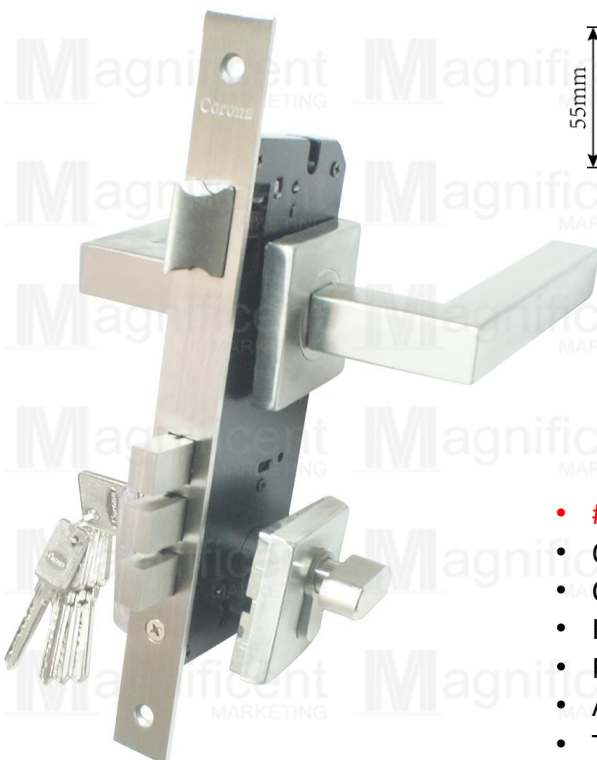

KNOB DIAMETER	BACKSET
53mm	2 3/8" (60mm)

#505 Stainless – Php1,799/set
ORB Black – 2,199/set

#711 Commercial Grade Cylindrical Entrance

ANSI GRADE 2
400,000 CYCLES

SS

#711 Entrance
Php949/set

Application Type: **Commercial**
Knob Type: **Cylindrical Lock** (push button)
Brass Cyliner
Brass keys: 3 pieces

Flange \varnothing
80mm

Stainless Latch

KNOB DIAMETER	BACKSET
58mm	2 3/8" (60mm)
FLANGE DIAMETER	DOOR THICKNESS
80mm	1 3/8"(35mm) to 2" (50mm)

ANSI GRADE 2
400,000 turn cycles

Corona Stainless 304 Mortise Door Lockset

- **#804 Handle Only** – Php800/pc
- **#804 Mortise Lock Set SS** – Php2,199/set
- **#804 Mortise Lock Set SS PRIVACY** – Php2,189/set
- **#804 Mortise Lock Set ORB BLACK** – Php2,499/set
- Cylinder Type: Single
- Cylinder Length: 70mm
- Keys: 5 computer keys
- Feature: Double turn lock
- ANSI Grade 3 Compliant
- Tested up to 200,000 turn cycles
- Applicable for left-hand or right-hand door application

Corona Stainless 304 Mortise Door Lockset with Backplate

- **#866 Lockset With Backplate** – Php2,399/set
- Cylinder Type: Single
- Cylinder Length: 70mm
- Keys: 5 computer keys
- Feature: Double turn lock
- ANSI Grade 3 Compliant
- Tested up to 200,000 turn cycles
- Applicable for left-hand or right-hand door application