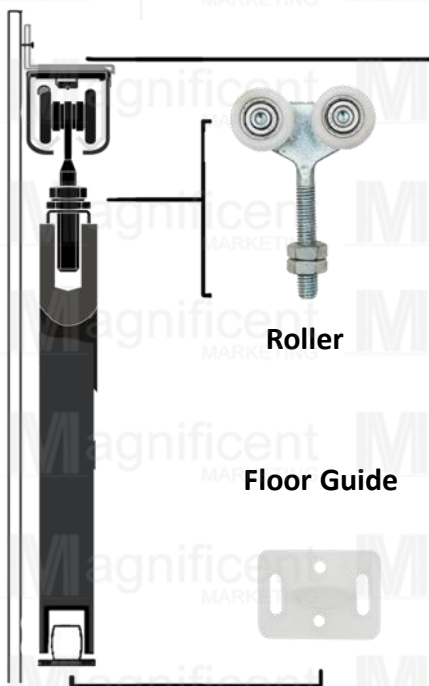

Omge Roller Set

#20N Nylon – Php719/set

#20S Steel – Php719/set

Roller Size: D24mm

Roller Material: Nylon

Capacity: 75kg/set

Boxed Packaging