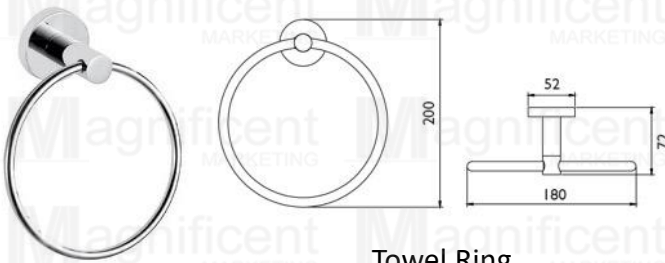

Hand Riveter
Php200/pc

Tissue Paper Holder
#10906.1 – Php749/pc

Solid Brass Wire Basket
#2210 – Php1,589/pc
 210 x 210 x 340mm

Towel Ring
#12907 – Php879/pc

Towel Ring
#13107 – Php649/pc

Solid Brass Wire Basket
#2108 – Php1,459/pc
 400 x 160 x 80mm