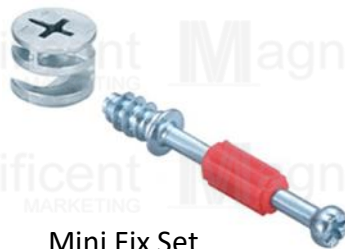

#6013 Brass Bullet Catch

• 1/2" – Php 59/pc

• 1" – Php69/pc

CABINET ACCESSORIES

Suspension bracket
#1215 – Php35/pc
 Packaging: 200/box

Mini Fix Set
 Cam cutter size: 14.6mm
#21 – Php9/set

Cabinet Corner Block
#3228 White– Php5/pc
 Packaging: 100/pack