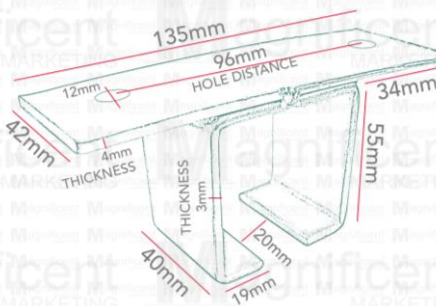

<https://youtu.be/itlXr5wFhg>

Omge Heavy Duty Steel Roller

#50S – Php1,199/set

Roller Size: D38mm

Roller Material: Steel

Capacity: 180kg per set

Boxed packaging

#50S Heavy Duty Door Track