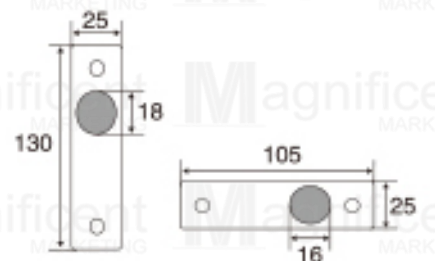

Stainless 304 Concealed Pivot Hinge

#4006 – Php799/set
Capacity: 140kg