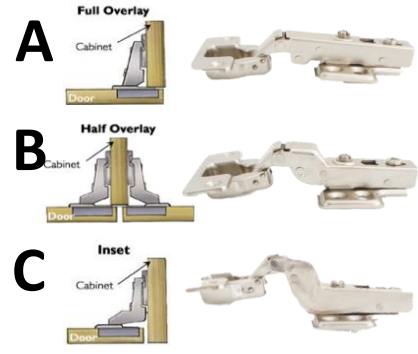

Ergonomically designed to protect the edges of the shutter

Edging

Length: 2.44 meters

Php219

#5318

**Aluminum
Edging**

Item Code	Size	Price	Description & Picture
#701	12"	109	Ordinary Bottom Mounted Thickness: 1.2mm Color: White 
	14"	119	
	16"	129	
	18"	139	
	20"	149	
	22"	169	
	24"	179	
#755	10"	139	Full Extension Three Fold Ball Bearing Thickness: 1.0 x 1.0 x 1.2mm Color: Black 
	12"	159	
	14"	179	
	16"	199	
	18"	239	
	20"	259	
	22"	279	
#745	10"	259	Soft Closing Full Extension Three Fold Ball Bearing Thickness: 1.0 x 1.0 x 1.2mm Color: Zinc Plated Silver 
	12"	279	
	14"	299	
	16"	319	
	18"	339	
	20"	359	
	22"	379	
#765	10"	269	Push to Open Thickness: 1.2mm Color: Zinc Plated 
	12"	289	
	14"	309	
	16"	329	
	18"	349	
	20"	379	
#743	14"	629	NEW!! Heavy Duty Soft Closing with 3D Clip Bottom Mounted Installation Thickness: 1.2mm Color: Silver 
	16"	649	
	18"	679	
	20"	699	
#202	22"	119	Side Mounted 
	24"	129	

CONCEALED HINGES

FRONT VIEW BACK VIEW

ORDINARY -Slide On -4 Holes -2 Way	#604A Full Overlay	Php 19	
	#604B Half Overlay		
	#604C Inset		
HYDRAULIC -Soft Close -Slide On -With 2pc covers	#608A Full Overlay	Php 49	<p>With cover</p>
	#608B Half Overlay		
	#608C Inset		
STAINLESS 304 HYDRAULIC -Soft Close -Clip On Detachable -4 Holes	#610A Full Overlay	Php 109	<p>Clip on Detachable</p> <p>SUS 304 stamping</p>
	#610B Half Overlay		
	#610C Inset		
NO SPRING PUSH TO OPEN <i>*Paired with push catches</i>	#616A Full Overlay	Php 55	<p>No spring</p>
135° DEGREE -Ordinary -Slide On	#135	Php 99	
180° DEGREE -Soft Close -Clip On Detachable	#165A Full Overlay 	Php 139	<p>Clip on Detachable</p>
UNIVERSAL EASY ON -Screw In -Ordinary	#706 Size: 4"	Php 29	
UNIVERSAL EASY ON -Screw In -Soft Closing	#708 Soft Close Size: 4"	Php 59	<p>Soft Close Damper</p>