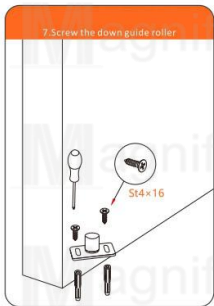

Door panel thickness 40-50mm

Hanging Roller

Floor Guide

Side Bracket Roller

Lower Guide Roller

OMGE HEAVY DUTY HANGING ROLLERS

50S SERIES

DIY Sliding Door Hardware Installation