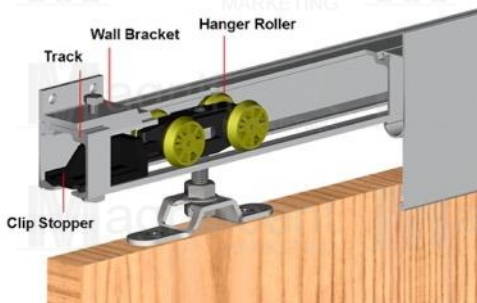

*All OMGE rollers matches with Steel Door Track or G09 Aluminum Door Track

20S SERIES