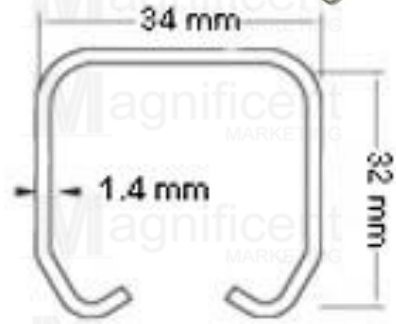

#80 Stopper
Php699/pc

Upper Guide Bracket
#80 Guide– Php889/pc
Roller Material: Nylon
Roller Diameter: D30mm
Size: 64mm x150mm

STAINLESS 304 SLIDING GATE ROLLER

Stainless 304 U-Groove Roller
#SS48mm – Php499/pc
Roller Size: D48mm
Capacity: 150kg

#SS68mm – Php789/pc
Roller Size: D68mm
Capacity: 250kg

Stainless 304 Rotating U-Groove Roller
#SS58mm – Php969/pc
Roller Size: D58mm

HANGING ROLLERS & DOOR TRACKS

Tajima

WATCH OUR YOUTUBE TUTORIAL

SKU: 435 Roller

<https://youtu.be/30FRpU5avIY>

Steel Roller

#885S – Php399/set
 Roller Size: D22mm
 Roller Material: Steel
 Body Material: Aluminum
 Capacity: 50kg/set
 Blister packaging

Omge Steel Hanging Track

2 meter – Php849/pc
 3 meter – Php1,299/pc