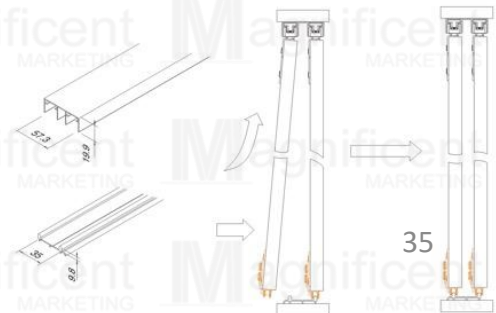

<https://youtu.be/X9CdIvQjHa8>

1 set of G35 is for 1 door panel

Sliding Roller
 Capacity: 120 kg
#382 – Php699/set

Top and Bottom Aluminum Rail
 3meter
#382 – Php1,799/set

SLIDING WARDROBE MECHANISM

Plywood thickness: 1/4" inches (6mm)