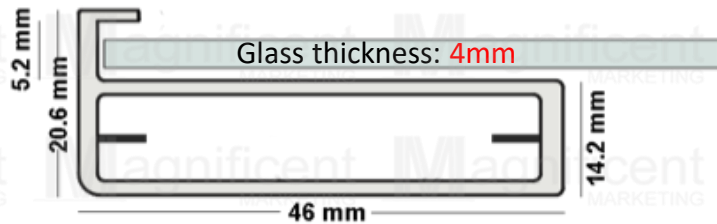

Ideal for cabinet/wardrobe shutters with **4mm glass thickness**

#4330 Frame with Handle

Length: 3 meters

Php1,199

#4331 Frame Only

Length: 3 meters

Php999

Php25