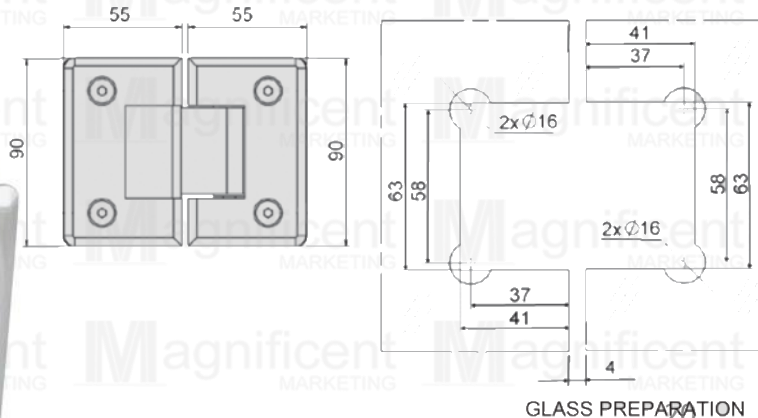

Max weight per door: 45kg (using 2 hinges)

WALL-TO-GLASS

- Material: Stainless 304
- Finish: Chrome Plated
- #981 – Php949/pc

GLASS-TO-GLASS

- Material: Stainless 304
- Finish: Chrome Plated
- #980 – Php 1099/pc
- Self-closing 30°