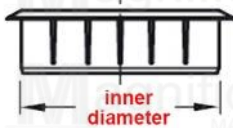

2-way Plastic Cable Grommet

SALE PRICE!
60x70mm – Php16/pc
Packaging: 20pcs/pack