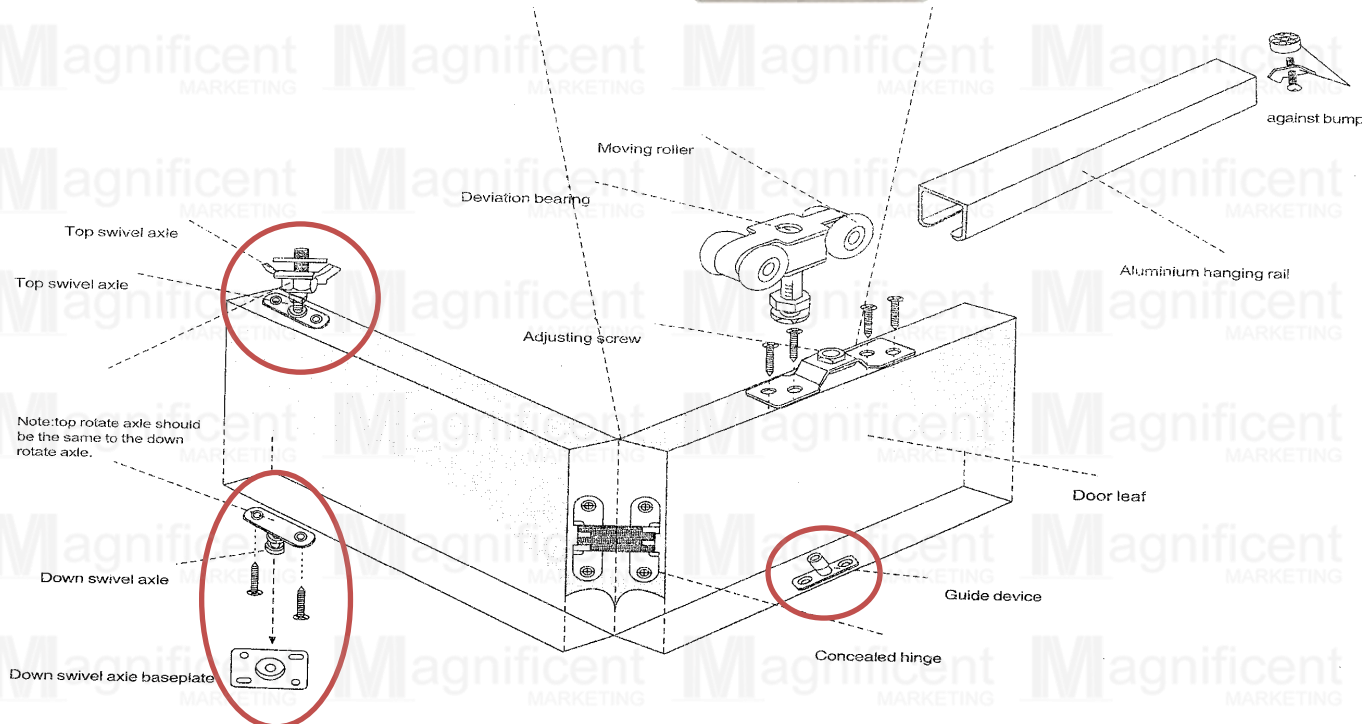

Bifold Hanging Roller Door Accessories

*Set does not include any hinges

#1408 Bifold – *Php439/set
Door Weight: 100kg

<https://youtu.be/B2v3C2R9MH0>