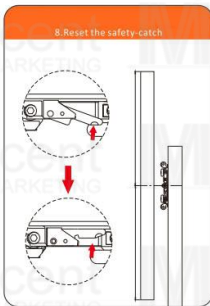

Door panel thickness 40-50mm

Hanging Roller

Floor Guide

Side Bracket Roller

Lower Guide Roller

OMGE HEAVY DUTY HANGING ROLLERS

50S SERIES

DIY Sliding Door Hardware Installation