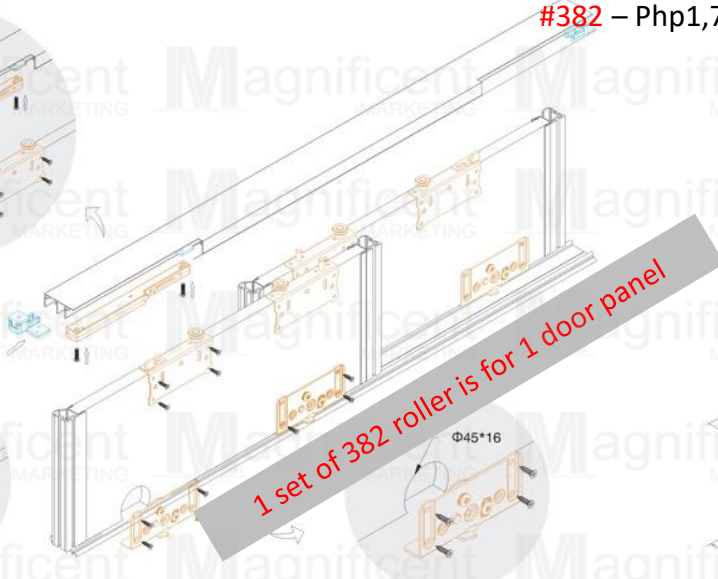

<https://youtu.be/X9CdIvQjHa8>

1 set of G35 is for 1 door panel

Sliding Roller
 Capacity: 120 kg
#382 – Php699/set

Top and Bottom Aluminum Rail
 3meter
#382 – Php1,799/set

SLIDING WARDROBE MECHANISM

Plywood thickness: 1/4" inches (6mm)