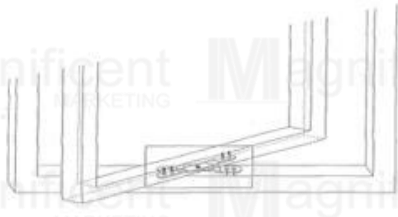

PIVOT HINGES

Stainless 360° Pivot Hinge
For room divider pivoting door