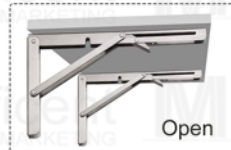

SPACE-SAVING FOLDING BRACKETS