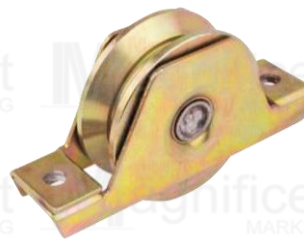

V-Groove Gate Roller
#50-Concealed – Php329/pc
Roller Size: D50mm
Capacity: 100kg