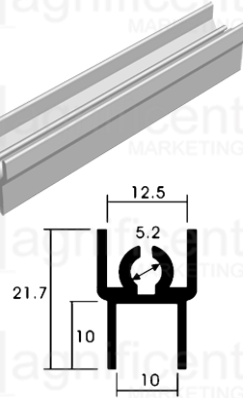

#20 Mohair
Width: 14mm
Php49/meter

#11 Top Rail Frame Profile
#12 Bottom Rail Frame Profile
3meters each
Php1,899/set