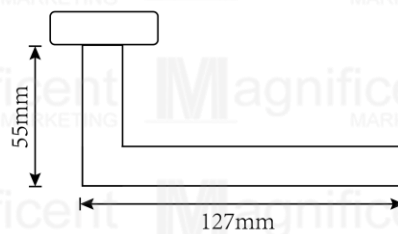

Corona Stainless 304 Square Mortise Door Lockset

- **#807 Lockset** – Php2,199/set
- Cylinder Type: Single
- Cylinder Length: 70mm
- Keys: 5 computer keys
- Feature: Double turn lock
- ANSI Grade 3 Compliant
- Tested up to 200,000 turn cycles
- Applicable for left-hand or right-hand door application