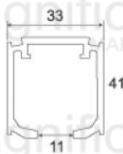

Body Material: Aluminum

Capacity: 80kg/set

Additional roller included

Floor guide included

Boxed packaging

#G10 Aluminum Door Track

2 meter

Dimensions