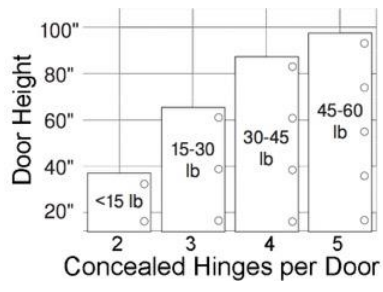

CONCEALED HINGES

FRONT VIEW BACK VIEW

ORDINARY -Slide On -4 Holes -2 Way	#604A Full Overlay	Php 19	
	#604B Half Overlay		
	#604C Inset		
HYDRAULIC -Soft Close -Slide On -With 2pc covers	#608A Full Overlay	Php 49	With cover
	#608B Half Overlay		
	#608C Inset		
STAINLESS 304 HYDRAULIC -Soft Close -Clip On Detachable -4 Holes	#610A Full Overlay	Php 109	Clip on Detachable SUS 304 stamping
	#610B Half Overlay		
	#610C Inset		
NO SPRING PUSH TO OPEN <i>*Paired with push catches</i>	#616A Full Overlay	Php 55	No spring
135° DEGREE -Ordinary -Slide On	#135	Php 99	
180° DEGREE -Soft Close -Clip On Detachable	#165A Full Overlay 	Php 139	Clip on Detachable
UNIVERSAL EASY ON -Screw In -Ordinary	#706 Size: 4"	Php 29	
UNIVERSAL EASY ON -Screw In -Soft Closing	#708 Soft Close Size: 4"	Php 59	Soft Close Damper