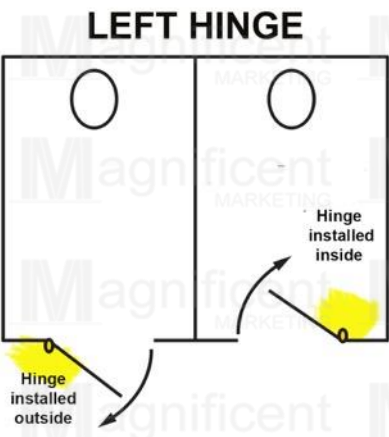

Nylon Black Partition Set #2303 – Php599/set

Stainless Steel 201 Partition Set #2201 – Php1,099/set