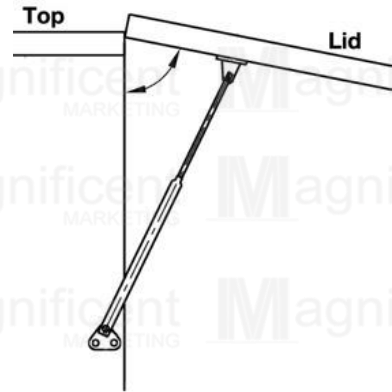

Lid Stay w/ Internal Spring

- Php149/pc
- Material: Stainless Steel
- Length: 270mm
- Dual-purpose integrated spring holds lid securely in open or closed position

Hydraulic/Soft Close Lid Stay

- #006 – Php649/pair
- Material: Zinc Alloy
- Application: Up open cabinets can be installed in 75° or 90°
Down open cabinets can be installed in 90°
- Packaging: 1 pair (left & right-handed)