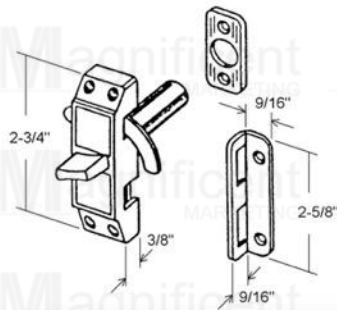

Fair Door Latch

#701 CP – Php299/pc
 Size: 30x73mm
 Application: Swing/Sliding Door

Corona Aluminum Door Lock

Double Cylinder Key
#5703 AL – Php549/pc

Aluminum Screen Door Lock

281 CP – Php389/pc
 Size: 34x70mm