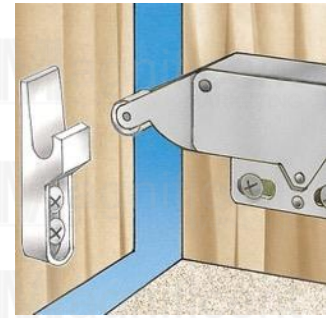

Magnetic White Push Catch
#1081 – Php49/pc