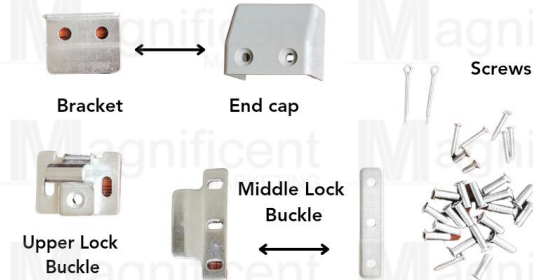

CYLINDER LOCK INCLUDED

Tajima Emergency Exit Panic Device

Length: 1 meter

#PD002 Stainless – Php4,699/set

#PD003 Iron Painted – Php3,499/set

Tajima Emergency Exit Lever Handle

Flange size: 72mm

#08 SN – Php 1,399/set

Lever Handle

Exit Panic Device

<https://youtu.be/tzcbiS2iohI>

Tajima

EMERGENCY EXIT PANIC DEVICE WITH ROD

NEW!!

Tajima Emergency Exit Panic Device w/ Vertical Rod

- Two point latching system
- Total Panic Device Length: 1 meter
- Upper Tube Length: 900mm
- Lower Tube Length: 1000mm
- Stand Maximum Door Height: 2.2 meter