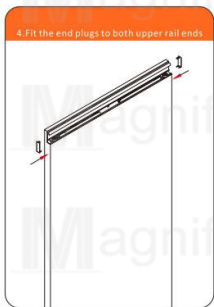

Door panel thickness 40-50mm

Hanging Roller

Floor Guide

Side Bracket Roller

Lower Guide Roller

OMGE HEAVY DUTY HANGING ROLLERS

50S SERIES

DIY Sliding Door Hardware Installation