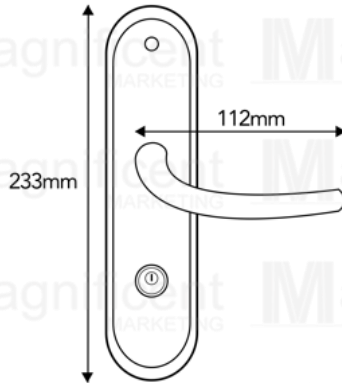

#T703 – Php6,999/set

Frascio Mortise Door Lockset

- Made in Italy
- Material: Solid Brass
- Cylinder Type: Single
- Cylinder Length: 70mm
- Keys: 5 keys
- Feature: Double turn lock
- ANSI Grade 3 Compliant
- Tested up to 200,000 turn cycles