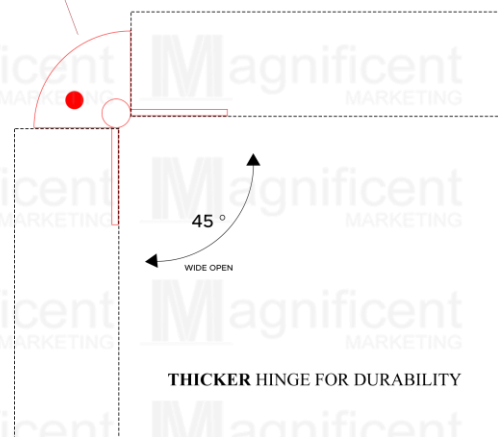

WITH STOP FUNCTION WHEN DOOR OPEN WIDE HITS 45° DEGREES