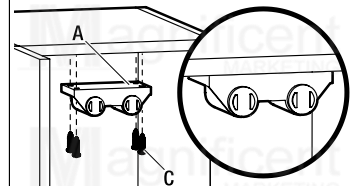

2 INSTALLING THE CATCH

- Use the catch screws (C) to attach the catch (A) to your chosen installation location.

Magnetic Double Push Catch