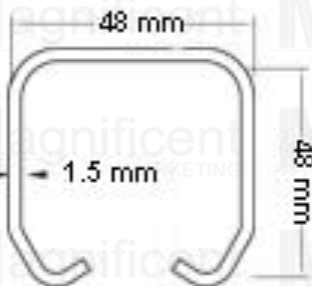

<https://youtu.be/itlXr5wFhg>

Omge Heavy Duty Steel Roller

#50S – Php1,199/set

Roller Size: D38mm

Roller Material: Steel

Capacity: 180kg per set

Boxed packaging

#50S Heavy Duty Door Track