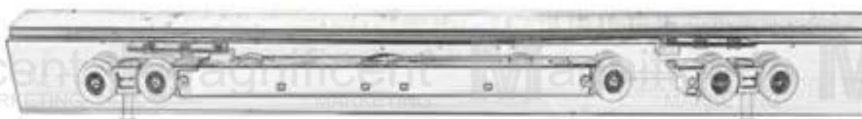

Both side soft closing

Door width: Minimum of 600mm

DOOR