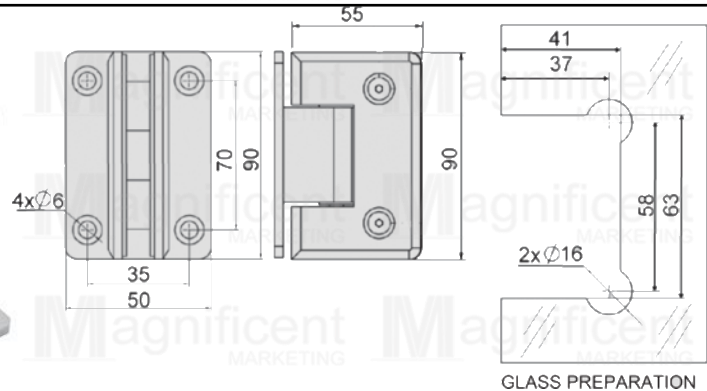

WALL-TO-GLASS

#4545 CP – Php229/pc

GLASS-TO-GLASS 180°

#45180 CP – Php329/pc

Clear Plastic Strip

- #C3817 – Php59/pc
- Glass-to-floor application
- 10mm x 2.44m

Shower Hinge

Glass Thickness: 8-10mm

Max weight per door: 45kg (using 2 hinges)

WALL-TO-GLASS

- Material: Stainless 304
- Finish: Chrome Plated
- #981 – Php949/pc

GLASS-TO-GLASS

- Material: Stainless 304
- Finish: Chrome Plated
- #980 – Php 1099/pc
- Self-closing 30°