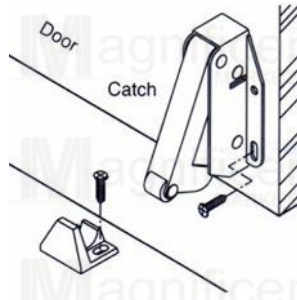

Installation Video: <https://youtu.be/geAhDKiB-9E>

Diameter: 12mm

Size: 125mm x 60mm

#12125 – Php209/pc

Invisible Floating Shelf Bracket

Material: Nylon & Steel

Load Capacity: 10kg/piece

Diameter x Length

#10100 – 10mm x 100mm – Php309/pack

#10145 – 10mm x 145mm – 319/pack

#12120 – 12mm x 120mm – 319/pack

Hardened Steel Screw

Nylon Expansion Tube

10 pieces/pack

PUSH CATCHES

Taiwan Modern Latch
#S1500 – Php109/pc
 Packaging: 50pcs/box