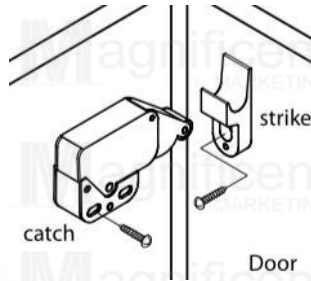

Magnetic White Push Catch
#1081 – Php49/pc