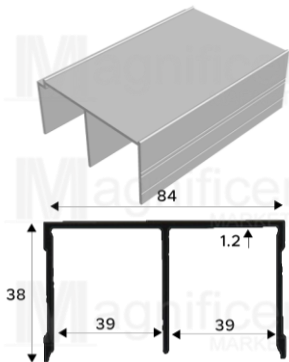

Glass thickness: 5mm

1 basic set = Php7999/set

WATCH OUR YOUTUBE TUTORIAL

<https://youtu.be/KXbwzxKWitI>

#380 Roller
Php399/set

#19 Plastic Strip
Size: 7x8x5mm
Php29/meter

#20 Mohair
Width: 14mm
Php49/meter