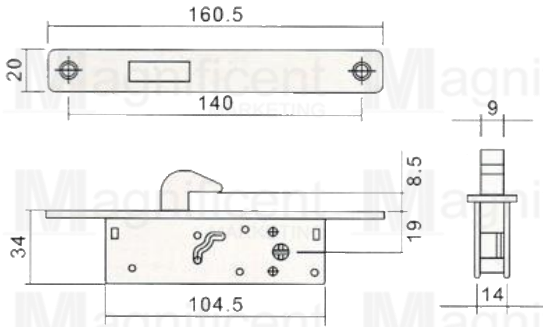

Corona Sliding Door Lock w/ Handle

#54 Rectangular - Php1,099/set

Corona Sliding Door Lock w/ Handle

#55 Oval - Php999/set

NEW!!