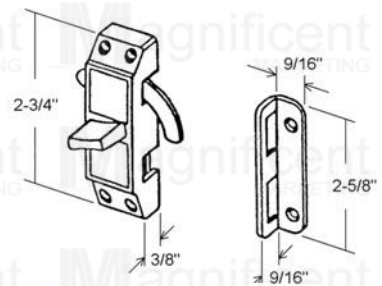

Seabird Sliding Door Latch
#6766 Keyless – Php349/set