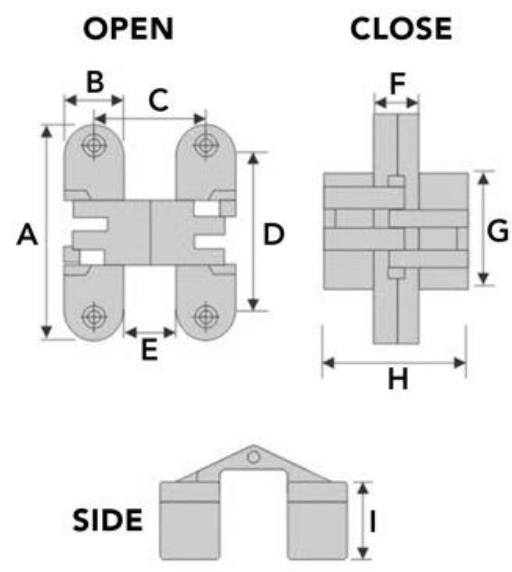

Bucci Concealed Invisible Hinge

- Material: Stainless 304
- Finish: Satin Chrome or Satin Brass

	Satin Chrome			
Item Code	Price per pair	Size	Thickness	Weight
#203	309	13x45mm	20	5kg
#204	449	13x60mm	20	10kg
#208	579	16x70mm	25	15kg
#212	1,039	19x95mm	30	25kg
#216	1,899	27x118mm	40	40kg
#220	3,199	34x139mm	50	50kg