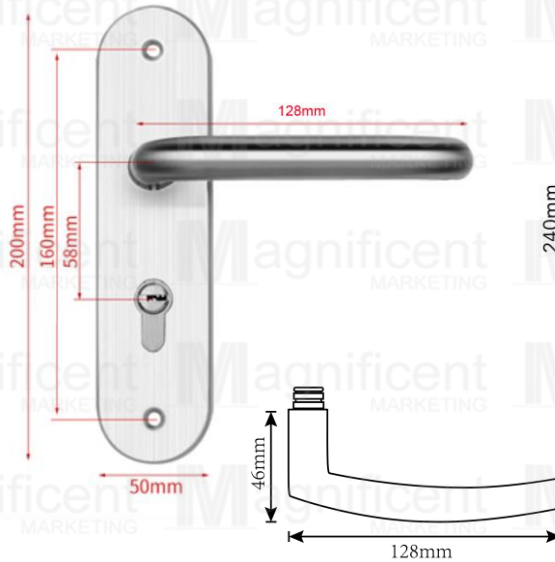

Corona Stainless 304 Mortise Door Lockset with Backplate

- **#867 Lockset With Round Backplate** – Php2,399/set
- Cylinder Type: Single
- Cylinder Length: 70mm
- Keys: 5 computer keys
- Feature: Double turn lock
- ANSI Grade 3 Compliant
- Tested up to 200,000 turn cycles
- Applicable for left-hand or right-hand door application