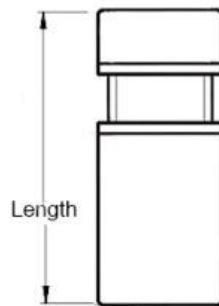

For swing/cowboy style doors
#3000 PB – Php219/set
 Both sides (2 door)

STEEL (NO SCREWS)

BRASS PLATED (WITH SCREWS)

China Narrow Butt Hinges

Sold per box

Size	Steel	Brass Plated	Box packaging
	No screws	With screws	
1"	59	109	48 pieces
1-1/2"	69	79	24 pieces
2"		109	24 pieces
2-1/2"		139	24 pieces
3"		209	24 pieces
3-1/2"	109	259	24 pieces

Glass Board Holder/Advertising Bolt

Stainless Steel

Diameter x Length

- 12 x 20mm – Php15/pc
- 25mm – 20
- 30mm – 25
- 40mm – 30
- 19 x 25mm – 30
- 30mm – 35
- 40mm – 40
- 50mm – 45
- 25 x 40mm – 50
- 50mm – 55
- 70mm – 60
- 100mm – 70