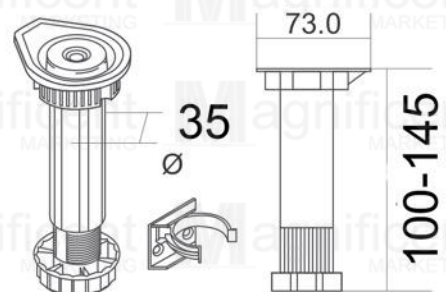

NEW Plastic Plinth
FATTER! LONGER!