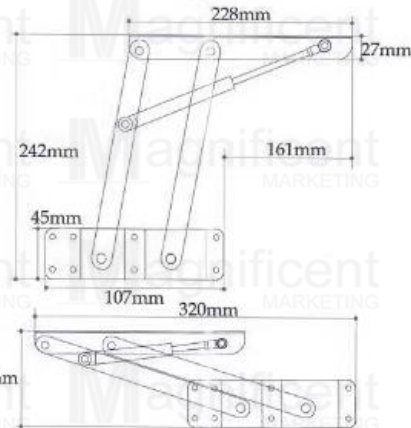

BED & FURNITURE MECHANISM

Table Lift Mechanism

- Material: Steel (Black powder coated)
- Capacity: 4kg
- #127 – Php749/pair

Soft Closing Bed Lift Up Mechanism

- Suitable for 1500x2000mm bed size
- Material: Steel (Black powder coat)
- Thickness: 3.5mm
- Capacity: 90kg/set
- #129 – Php2,499/pair