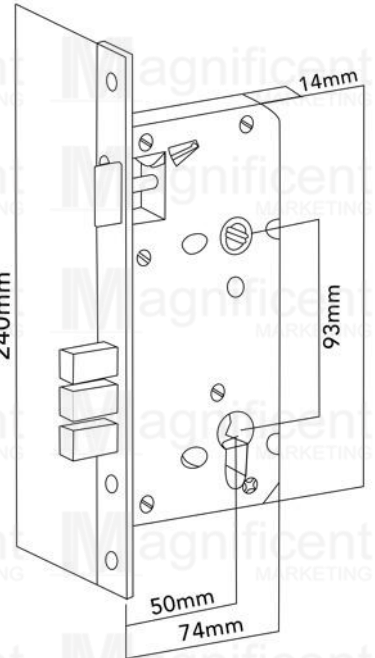

#T703 – Php6,999/set

Frascio Mortise Door Lockset

- Made in Italy
- Material: Solid Brass
- Cylinder Type: Single
- Cylinder Length: 70mm
- Keys: 5 keys
- Feature: Double turn lock
- ANSI Grade 3 Compliant
- Tested up to 200,000 turn cycles