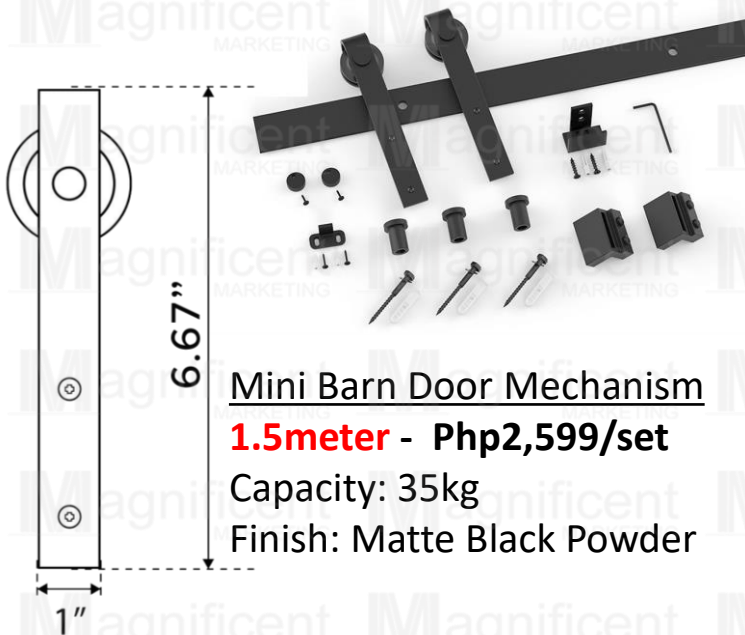

SLIDING BARN DOOR MECHANISM

#1353 Soft Closing Barn Door Mechanism

2 meters – Php4,799/set

3 meters – Php5,799/set

Capacity: 120kg

Finish: Matte Black Powder

Dimensions:

Sliding Barn Door Mechanism Includes:

**SOFT CLOSING
MECHANISM INCLUDED
for 2 meter & 3 meter**

<https://youtu.be/kxX14KfScTU>

Tajima Mini Barn Door for Sliding Cabinet

<https://youtu.be/6pMkit5fS10>