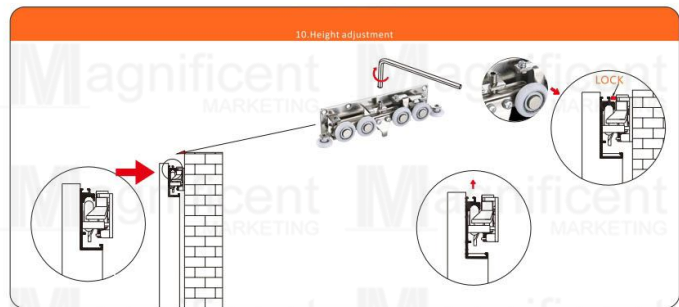

Door panel thickness 40-50mm

Hanging Roller

Floor Guide

Side Bracket Roller

Lower Guide Roller

OMGE HEAVY DUTY HANGING ROLLERS

50S SERIES

DIY Sliding Door Hardware Installation