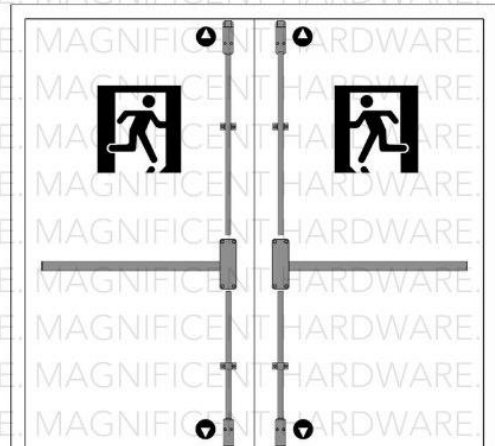

Tajima Emergency Exit Panic Device w/ Vertical Rod

- Two point latching system
- Total Panic Device Length: 1 meter
- Upper Tube Length: 900mm
- Lower Tube Length: 1000mm
- Stand Maximum Door Height: 2.2 meter

#PD005 Steel– Php4,299/set

FOR SINGLE DOOR

FOR DOUBLE DOOR