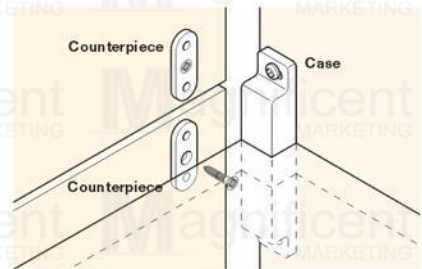

...or on the cabinet side panel with intervening shelf