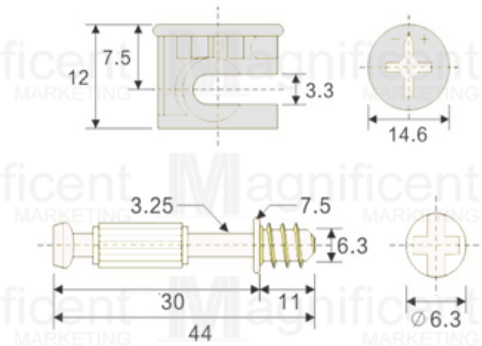

#6013 Brass Bullet Catch

• 1/2" – Php 59/pc

• 1" – Php69/pc

CABINET ACCESSORIES

Suspension bracket
#1215 – Php35/pc
 Packaging: 200/box

Mini Fix Set
 Cam cutter size: 14.6mm
#21 – Php9/set

Cabinet Corner Block
#3228 White– Php5/pc
 Packaging: 100/pack