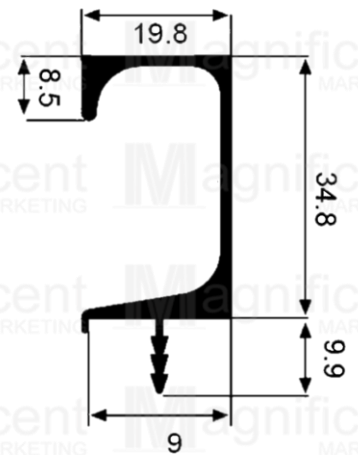

#4030 C-Type Handle

Width: 35mm

Thickness: 1.5mm

Length: 3 meters

AL – Php799

#4030 C-Type Handle

Width: 35mm

Thickness: 1.5mm

Length: 3 meters

BK – Php999

#4030 C-Type Handle

Width: 35mm

Thickness: 1.5mm

Length: 3 meters

Gold – Php1149

#4035 C-Type Handle

Width: 35mm

Thickness: 1.5mm

Length: 1.5 meters

AL – Php449

#4035 C-Type Handle

Width: 35mm

Thickness: 1.5mm

Length: 1.5 meters

BK – Php549