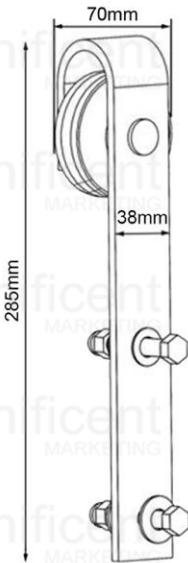

SLIDING BARN DOOR MECHANISM

#1353 Soft Closing Barn Door Mechanism

2 meters – Php4,799/set

3 meters – Php5,799/set

Capacity: 120kg

Finish: Matte Black Powder

Dimensions: