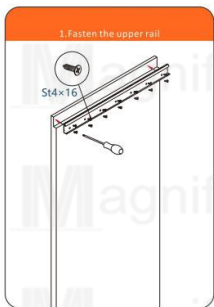

Door panel thickness 40-50mm

Hanging Roller

Floor Guide

Side Bracket Roller

Lower Guide Roller

OMGE HEAVY DUTY HANGING ROLLERS

50S SERIES

DIY Sliding Door Hardware Installation