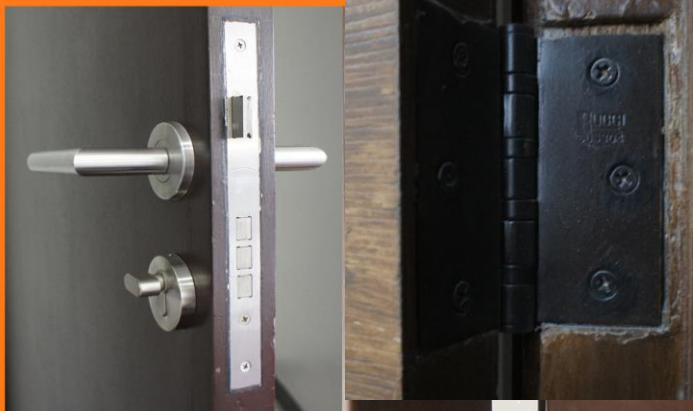

Magnificent MARKETING

Direct importer of builders' hardware materials since 1992

San/Sheila/Annaliza/Leny

09369792353

7-0005295

531 Teodoro Alonzo Street Santa Cruz Manila, Philippines

DOOR ACCESSORIES

CABINET HANDLES