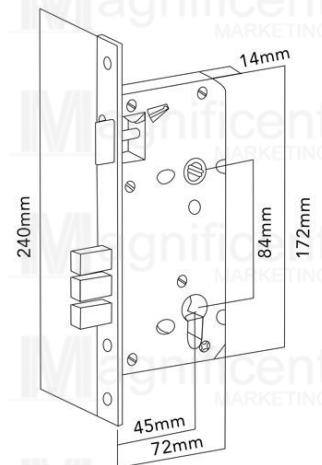

Corona Stainless 304 Square Mortise Door Lockset

- **#807 Lockset** – Php2,199/set
- Cylinder Type: Single
- Cylinder Length: 70mm
- Keys: 5 computer keys
- Feature: Double turn lock
- ANSI Grade 3 Compliant
- Tested up to 200,000 turn cycles
- Applicable for left-hand or right-hand door application