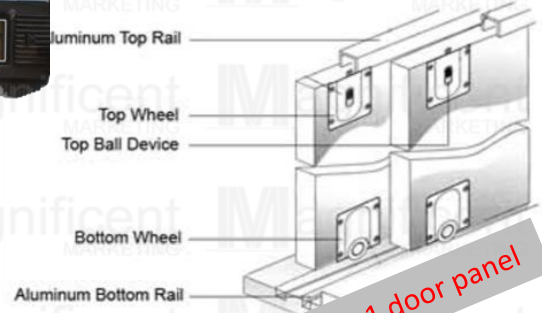

<https://youtu.be/X9CdIvQjHa8>

1 set of G35 is for 1 door panel