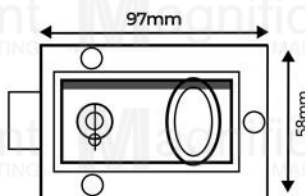

Irwin Night Latch

- #1641 Enamel Bronze – Php549/set
- Can't unlock from the outside