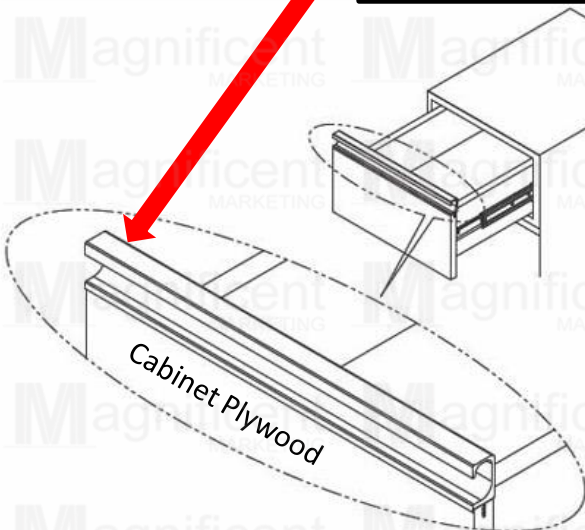

**Aluminum
C-Type Handle**