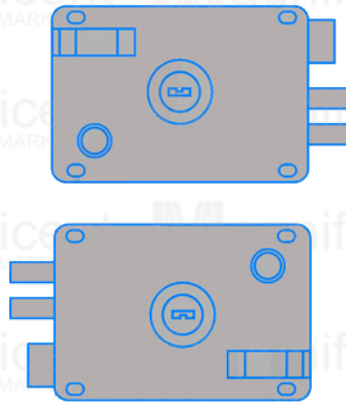

#86 SS – Php499/pc

Sliding Door Lock w/ Handle

#59 SN – Php1,099/pc

#59 BK – Php1,299/pc

RIGHT-HANDED

Tajima Electric Lock

- #E27 – Php1,779/set
- Voltage: 12V

LEFT-HANDED

Gate Rimlock

- #8383 CP – Php719/set
- Application: Left-handed
- Feature: Double turn lock

Irwin Night Latch

- #1641 Enamel Bronze – Php549/set
- Can't unlock from the outside

Stainless 304

Gate Barrel Bolt with Padlocking