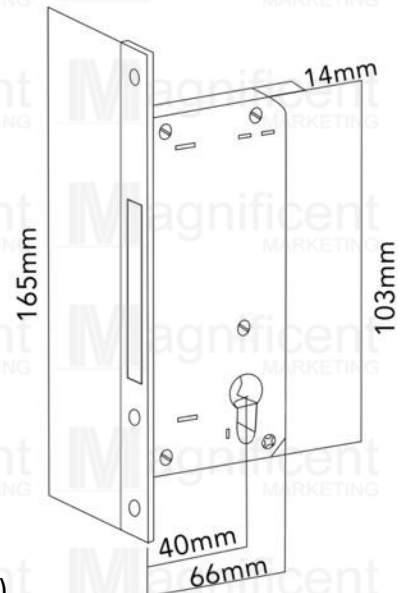

Corona Mortise Lock

- **#9024 Single** – Php1,199/set
- **#9024 Double** – Php1,099/set
- Cylinder Length: 60mm
- Keys: 3 keys
- Application: Swing or sliding door
- Feature: Double turn lock (with hook)
- ANSI Grade 3 Compliant
- Tested up to 200,000 turn cycles