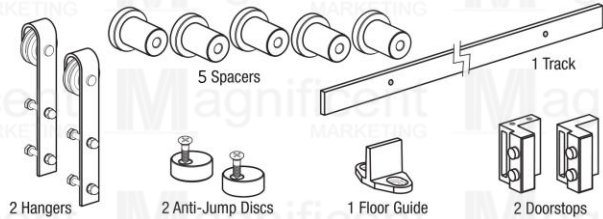

Sliding Barn Door Mechanism Includes:

**SOFT CLOSING
MECHANISM INCLUDED
for 2 meter & 3 meter**