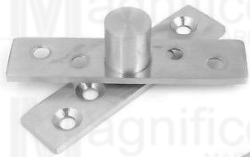

PIVOT HINGES

Stainless 360° Pivot Hinge
For room divider pivoting door

#008-S – Php209/set
Size: 100 x 25 x 4mm
Capacity: 70kg

#008-L – Php269/set
Size: 150 x 30 x 4mm
Capacity: 100kg

1 Place top pivot on the door frame.

2 Insert carefully to reduce gap.

3 Insert carefully to reduce gap.

Blue Box: Adjustments can be made once item is recessed.

4 Place the bottom pivot in the floor.

Heavy Duty Stainless 360° Pivot Hinge

#4001 – Php2,199/set
Material: Stainless 304 & Cast Iron
Size: 128 x 58 x 40mm
Capacity: 400 kg
Max. door size: 1400 x 3800mm

Stainless 304 Concealed Pivot Hinge

#4006 – Php799/set
Capacity: 140kg