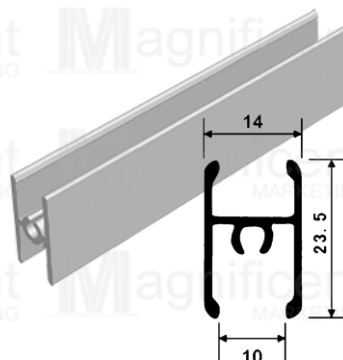

#14 Horizontal Profile
3meters
Php699/pc

*OPTIONAL 36
Not included in basic set