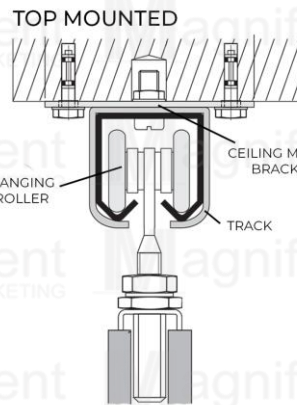

OMGE HEAVY DUTY HANGING ROLLERS

50S SERIES

<https://youtu.be/itlXr5wFhg>

Omge Heavy Duty Steel Roller

#50S – Php1,199/set

Roller Size: D38mm

Roller Material: Steel

Capacity: 180kg per set

Boxed packaging

#50S Heavy Duty Door Track

3 meter – Php1,899/pc

Stopper

#4304 – Php209/pc

Ceiling Fix Mounting Bracket

#4302 – Php279/pc

Thread: M12

135x42x55x42mm

Wall Mounting Bracket

#4303 – Php249/pc

Thread: M12

109x57x55x38mm