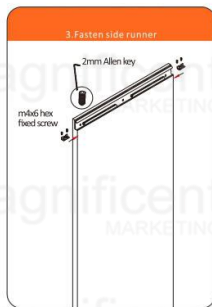

Door panel thickness 40-50mm

Hanging Roller

Floor Guide

Side Bracket Roller

Lower Guide Roller

OMGE HEAVY DUTY HANGING ROLLERS

50S SERIES

DIY Sliding Door Hardware Installation