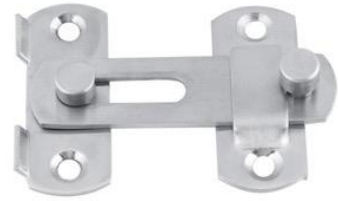

Gate Rimlock

- #8383 CP – Php719/set
- Application: Left-handed
- Feature: Double turn lock

Irwin Night Latch

- #1641 Enamel Bronze – Php549/set
- Can't unlock from the outside

Stainless 304

Gate Barrel Bolt with Padlocking

- #GB5717 – Php1,099/pc
- Length: 170mm

BARREL BOLTS AND LATCHES

#555 Hasp Lock

- 2½" – Php159/pc
- 3" – 169
- 4" – 219

#555 Hasp Lock BK

- 2½" – Php179/pc
- 3" – 199
- 4" – 229

Stainless Latch

- #403-S SS – Php89/pc
- Size: 70x50mm
- #403-L BK – Php119/pc
- Size: 100x70mm

Stainless Hook and Eye

- #GH914-4" SS – Php109/pc
- BK – 119/pc
- Size: 39x100mm
- #GH914-6" SS – Php139/pc
- BK – 159/pc
- Size: 39x150mm

Stainless Spring Barrel Bolt

#HS-209-1½" – Php129/pc

Stainless 201 HK Brass Barrel Bolt