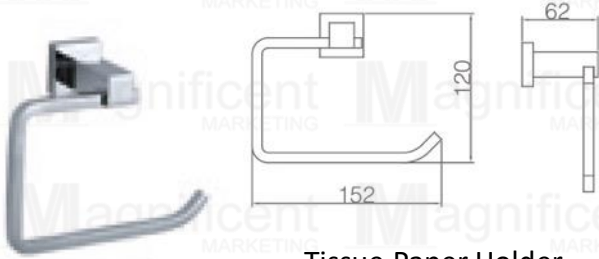

Hand Riveter
Php200/pc

Tissue Paper Holder
#10906.1 – Php749/pc

Solid Brass Wire Basket
#2210 – Php1,589/pc
 210 x 210 x 340mm

Towel Ring
#12907 – Php879/pc

Towel Ring
#13107 – Php649/pc

Solid Brass Wire Basket
#2108 – Php1,459/pc
 400 x 160 x 80mm