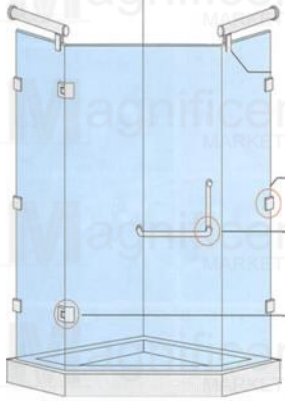

Tajima

FRAMELESS GLASS LOCK

#65 SS – Php1,050/set

For sliding and swing doors

Can be for Wall-to-Glass or Glass-to-Glass

#1102 SS – Php749/set

For swing doors only

Can be for Wall-to-Glass or Glass-to-Glass

Tajima SHOWER ENCLOSURE ACCESSORIES

Fixed Clamp

L-Handle

Shower Hinge

Shower Enclosure L-Handle

- #507 CP – Php849/set
- Material: Stainless Steel 304
- Diameter: 19mm
- Size: 400x200mm

Fixed Glass Clamp

Glass Thickness: 6-12mm