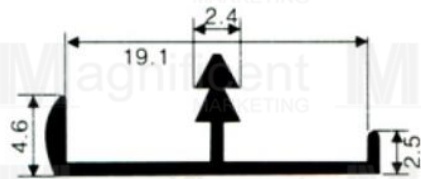

Ergonomically designed to protect the edges of the shutter

Edging

Length: 2.44 meters

Php219

#5318

**Aluminum
Edging**

Item Code	Size	Price	Description & Picture
#701	12"	109	Ordinary Bottom Mounted Thickness: 1.2mm Color: White 
	14"	119	
	16"	129	
	18"	139	
	20"	149	
	22"	169	
	24"	179	
#755	10"	139	Full Extension Three Fold Ball Bearing Thickness: 1.0 x 1.0 x 1.2mm Color: Black 
	12"	159	
	14"	179	
	16"	199	
	18"	239	
	20"	259	
	22"	279	
#745	10"	259	Soft Closing Full Extension Three Fold Ball Bearing Thickness: 1.0 x 1.0 x 1.2mm Color: Zinc Plated Silver 
	12"	279	
	14"	299	
	16"	319	
	18"	339	
	20"	359	
	22"	379	
#765	10"	269	Push to Open Thickness: 1.2mm Color: Zinc Plated 
	12"	289	
	14"	309	
	16"	329	
	18"	349	
	20"	379	
#743	14"	629	NEW!! Heavy Duty Soft Closing with 3D Clip Bottom Mounted Installation Thickness: 1.2mm Color: Silver 
	16"	649	
	18"	679	
	20"	699	
#202	22"	119	Side Mounted 
	24"	129	