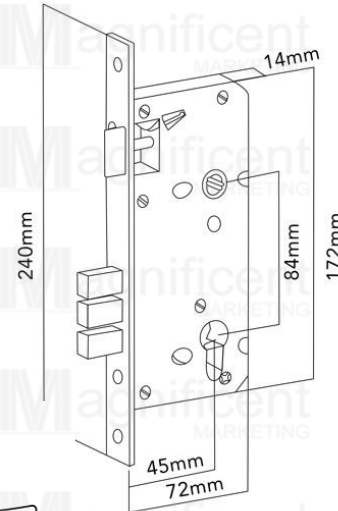

Corona Stainless 304 Mortise Door Lockset with Backplate

- **#867 Lockset With Round Backplate** – Php2,399/set
- Cylinder Type: Single
- Cylinder Length: 70mm
- Keys: 5 computer keys
- Feature: Double turn lock
- ANSI Grade 3 Compliant
- Tested up to 200,000 turn cycles
- Applicable for left-hand or right-hand door application