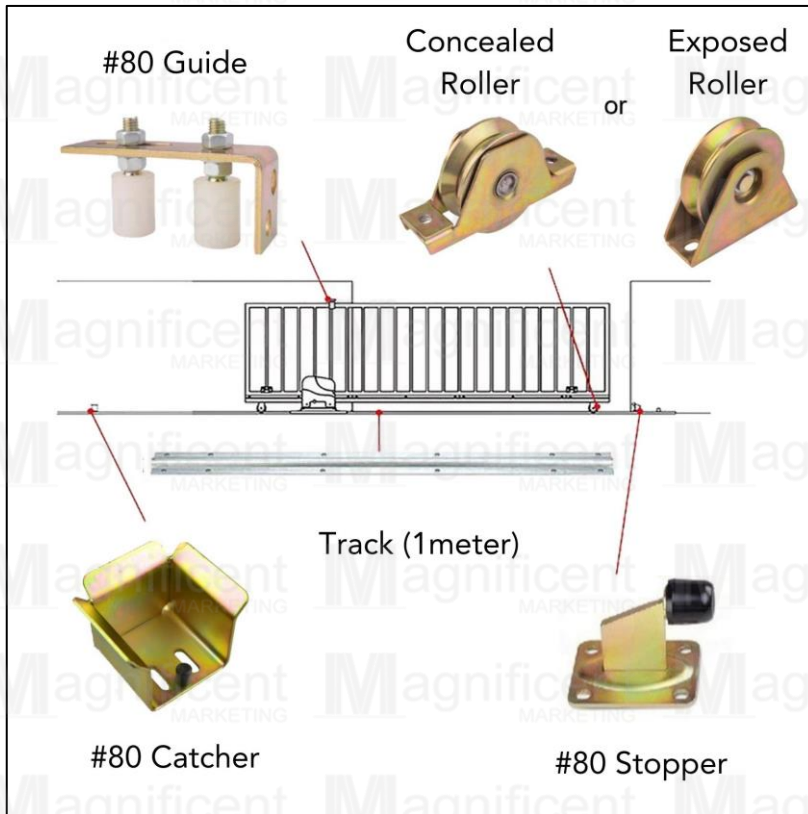

Adjustable Foot
#2323 BK – Php219/pc

Self Closing Hinge
#2313 BK – Php249/pair

Door Stopper Hook
#DS-03 SS – Php179/pc

SLIDING GATE MECHANISM

<https://youtu.be/O71j7IN9TSc>

U-Groove Track
#80 Track – Php669/pc
 Length: 1 meter
 Width: 60mm