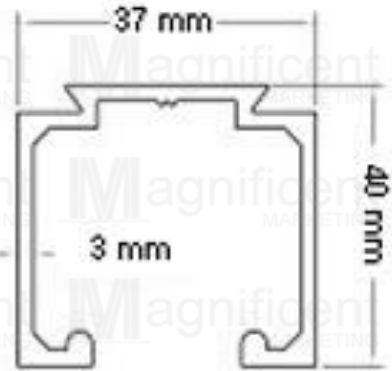

#G13 Aluminum Door Track