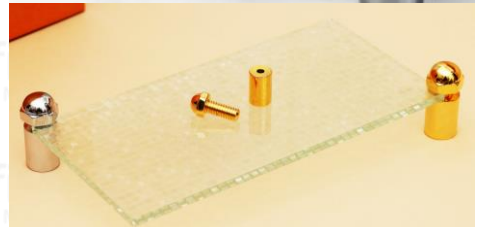

For swing/cowboy style doors
#3000 PB – Php219/set
 Both sides (2 door)

STEEL (NO SCREWS)

BRASS PLATED (WITH SCREWS)

China Narrow Butt Hinges

Sold per box

Size	Steel	Brass Plated	Box packaging
	No screws	With screws	
1"	59	109	48 pieces
1-1/2"	69	79	24 pieces
2"		109	24 pieces
2-1/2"		139	24 pieces
3"		209	24 pieces
3-1/2"	109	259	24 pieces

Glass Board Holder/Advertising Bolt

Stainless Steel

Diameter x Length

- 12 x 20mm – Php15/pc
- 25mm – 20
- 30mm – 25
- 40mm – 30
- 19 x 25mm – 30
- 30mm – 35
- 40mm – 40
- 50mm – 45
- 25 x 40mm – 50
- 50mm – 55
- 70mm – 60
- 100mm – 70