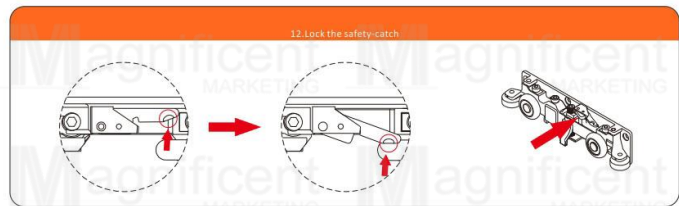

Door panel thickness 40-50mm

Hanging Roller

Floor Guide

Side Bracket Roller

Lower Guide Roller

OMGE HEAVY DUTY HANGING ROLLERS

50S SERIES

DIY Sliding Door Hardware Installation