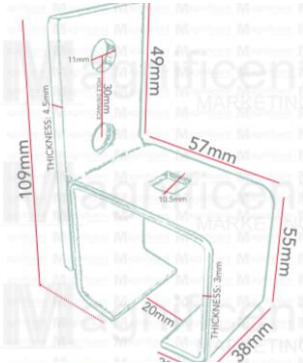

<https://youtu.be/itlXr5wFhg>

Omge Heavy Duty Steel Roller

#50S – Php1,199/set

Roller Size: D38mm

Roller Material: Steel

Capacity: 180kg per set

Boxed packaging

#50S Heavy Duty Door Track