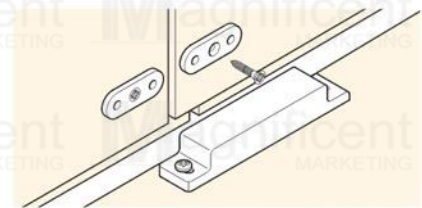

Plastic (Double)

- #522 – Php32/pc
- Color: BN, WT
- Packaging: 30pcs/box

This magnetic catch can be mounted on the ceiling or floor of a two-door cupboard...