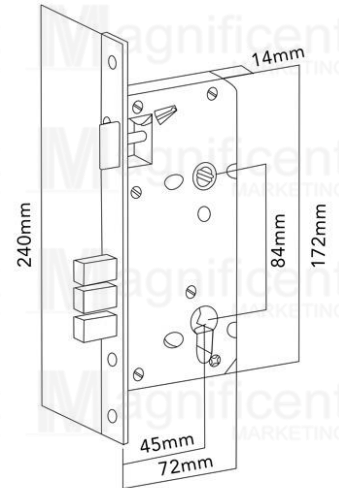

Corona Stainless 304 Mortise Door Lockset with Backplate

- **#866 Lockset With Backplate** – Php2,399/set
- Cylinder Type: Single
- Cylinder Length: 70mm
- Keys: 5 computer keys
- Feature: Double turn lock
- ANSI Grade 3 Compliant
- Tested up to 200,000 turn cycles
- Applicable for left-hand or right-hand door application