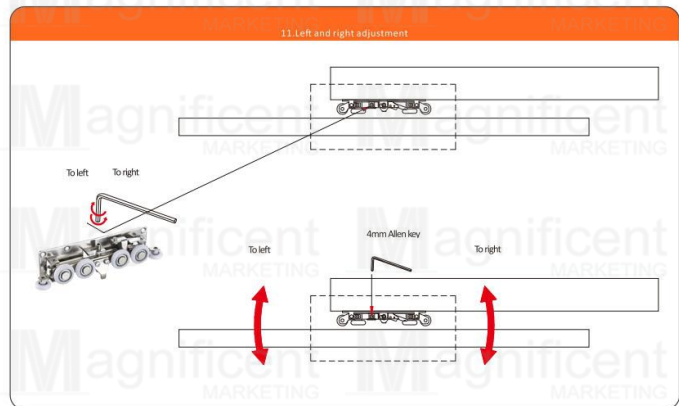

Door panel thickness 40-50mm

Hanging Roller

Floor Guide

Side Bracket Roller

Lower Guide Roller

OMGE HEAVY DUTY HANGING ROLLERS

50S SERIES

DIY Sliding Door Hardware Installation