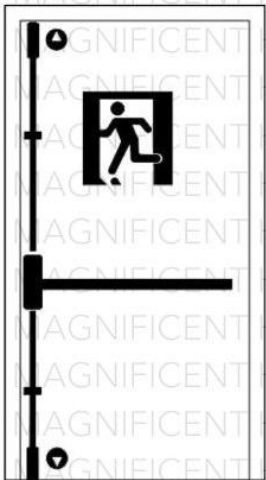

Tajima Emergency Exit Panic Device w/ Vertical Rod

- Two point latching system
- Total Panic Device Length: 1 meter
- Upper Tube Length: 900mm
- Lower Tube Length: 1000mm
- Stand Maximum Door Height: 2.2 meter

#PD005 Steel– Php4,299/set

FOR SINGLE DOOR

FOR DOUBLE DOOR