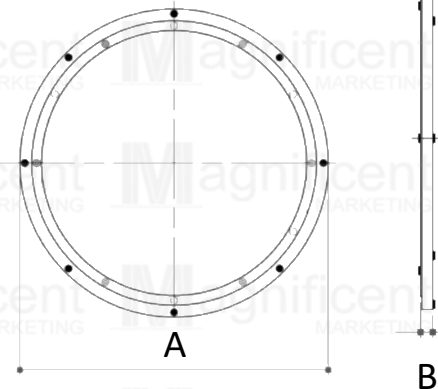

2-way Plastic Cable Grommet

SALE PRICE!
60x70mm – Php16/pc
 Packaging: 20pcs/pack

Computer Keyboard Tray with 14" Slide

Material: ABS Plastic & Zinc Alloy

Size: 510 x 210mm

#188 Black – Php319/set

Aluminum Table Swivel Lazy Susan

Steel Lazy Susan

6 x 6" – Php229/pc
 8 x 8" – Php369/pc

Size	Price per piece	Diameter (A)	Thickness (B)
8"	559	200mm	10mm
12"	699	300mm	10mm
16"	979	392mm	10mm
18"	1,259	450mm	11mm
20"	1,399	500mm	12mm
24"	2,199	600mm	14mm
32"	5,499	800mm	15mm