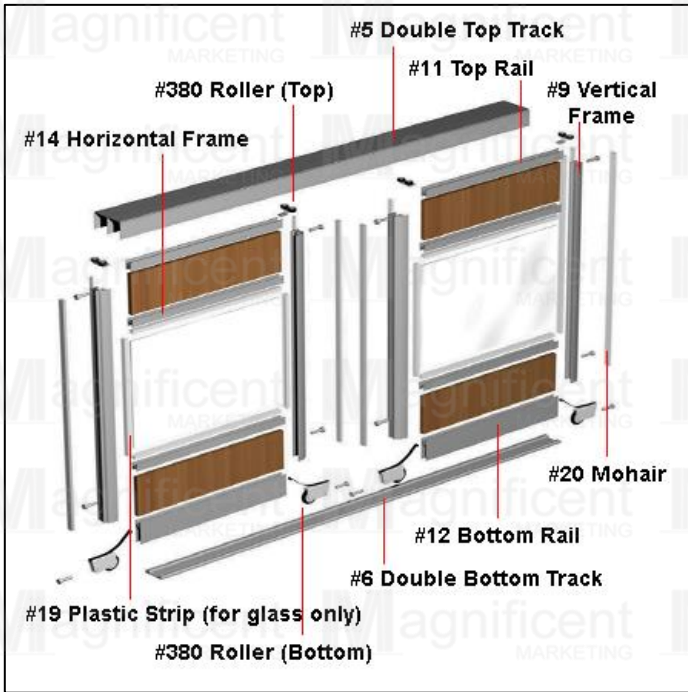

#380 Roller
Php399/set