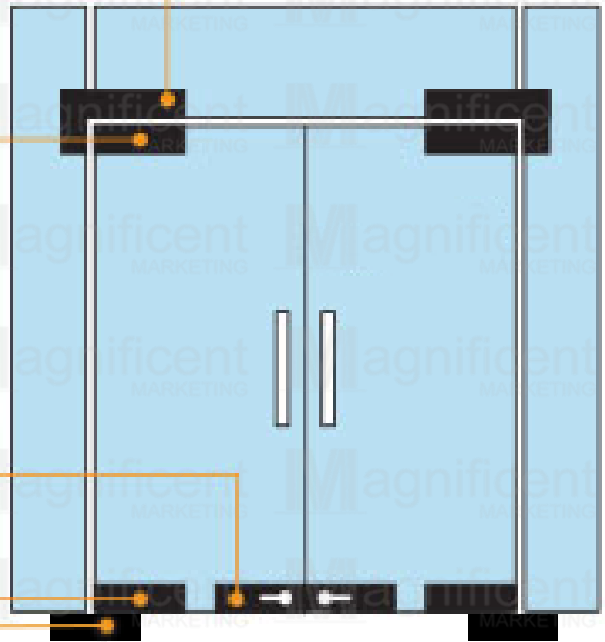

Tajima GLASS DOOR PATCH FITTINGS

Corner Patch

Top Patch

Patch Lock

Bottom Patch

Floor Hinge

Patch Fitting Set
Php6,499/pc
Good for 1 glass door

Corner Patch