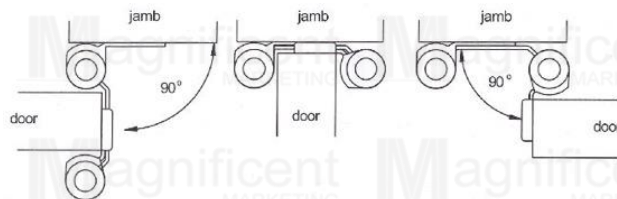

#6180 – Php199/pc
74x100mm

Stainless 304 Flush Hinge

For inset and non-mortise doors
4"x3"x2.5mm – Php189/pair

Double Action Spring Hinge

Steel

3" – Php239/pr
4" – 249

Stainless

3" – Php589/pr
4" – 719