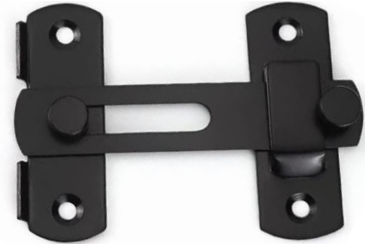

Gate Rimlock

- #8383 CP – Php719/set
- Application: Left-handed
- Feature: Double turn lock

Irwin Night Latch

- #1641 Enamel Bronze – Php549/set
- Can't unlock from the outside

Stainless 304

Gate Barrel Bolt with Padlocking

- #GB5717 – Php1,099/pc
- Length: 170mm

BARREL BOLTS AND LATCHES

#555 Hasp Lock

- 2½" – Php159/pc
- 3" – 169
- 4" – 219

#555 Hasp Lock BK

- 2½" – Php179/pc
- 3" – 199
- 4" – 229

Stainless Latch

- #403-S SS – Php89/pc
- Size: 70x50mm
- #403-L BK – Php119/pc
- Size: 100x70mm

Stainless Hook and Eye

- #GH914-4" SS – Php109/pc
- BK – 119/pc
- Size: 39x100mm
- #GH914-6" SS – Php139/pc
- BK – 159/pc
- Size: 39x150mm

Stainless Spring Barrel Bolt

#HS-209-1½" – Php129/pc

Stainless 201 HK Brass Barrel Bolt