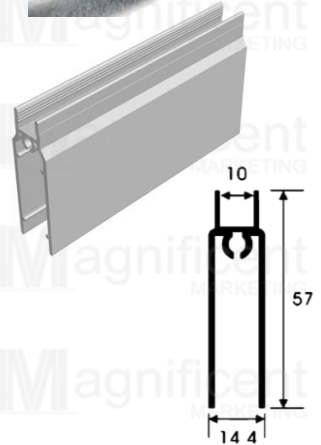

#11 Top Rail Frame Profile
#12 Bottom Rail Frame Profile
3meters each
Php1,899/set