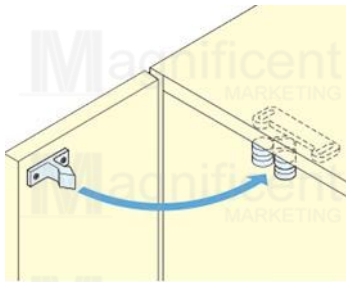

Taiwan Rotary Catch

#S1700 – Php16/pc