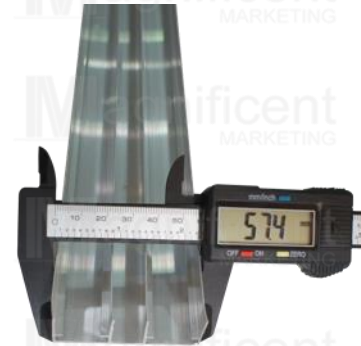

<https://youtu.be/X9CdIvQjHa8>

1 set of G35 is for 1 door panel

Sliding Roller
 Capacity: 120 kg
#382 – Php699/set

Top and Bottom Aluminum Rail
 3meter
#382 – Php1,799/set

SLIDING WARDROBE MECHANISM

Plywood thickness: 1/4" inches (6mm)