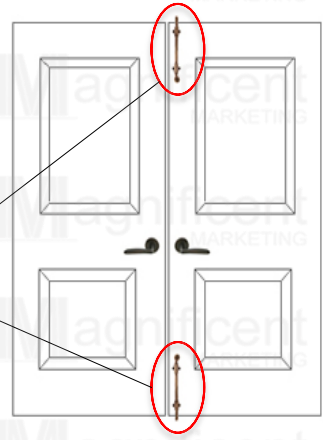

Stainless Hook and Eye

- #GH914-4" SS – Php109/pc
- BK – 119/pc
- Size: 39x100mm
- #GH914-6" SS – Php139/pc
- BK – 159/pc
- Size: 39x150mm

Stainless Spring Barrel Bolt

#HS-209-1½" – Php129/pc

Stainless 201 HK Brass Barrel Bolt

Solid Brass Surface Bolt

PB	CP
2" Php119/pc	2" – Php129/pc
3" – 139	3" – 149
4" – 169	4" – 179

FLUSH BOLTS

Used to create a flush surface either in front of the door or in between two doors to securely bolt together