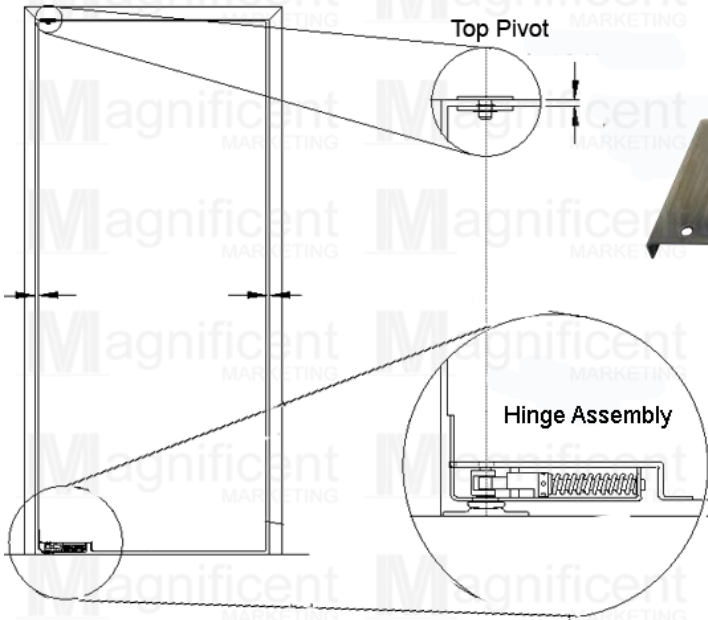

Automatic Stick On Door Closer

- **#302-500N** – Php149/set
- Pull force: 500N
- Weight capacity: 50kg
- Cable length: 1.2 meter
- Color: Black
- Product size: 6.3x6.3x1.6cm
- No screws included

3M adhesive

FLOOR HINGE

Allows door to open 90° in both directions
Spring returns door to center or closed position

Corona Floor Hinge

- #777 – Php 1,699/set
- Plate Material: Stainless Steel 304
- Finish: AB, PB, SS
- Single swing door
- Used for wooden door
- Max weight of 60-80kg