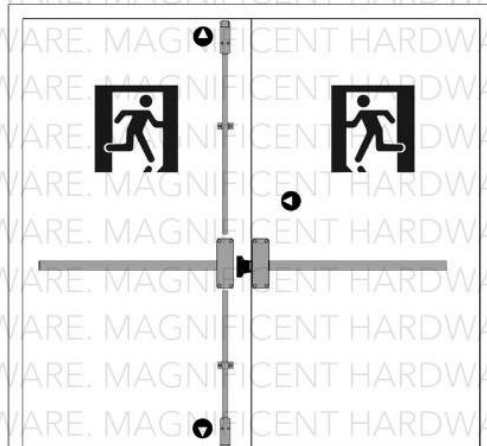

Tajima Emergency Exit Panic Device w/ Vertical Rod

- Two point latching system
- Total Panic Device Length: 1 meter
- Upper Tube Length: 900mm
- Lower Tube Length: 1000mm
- Stand Maximum Door Height: 2.2 meter

#PD005 Steel– Php4,299/set

FOR SINGLE DOOR

FOR DOUBLE DOOR