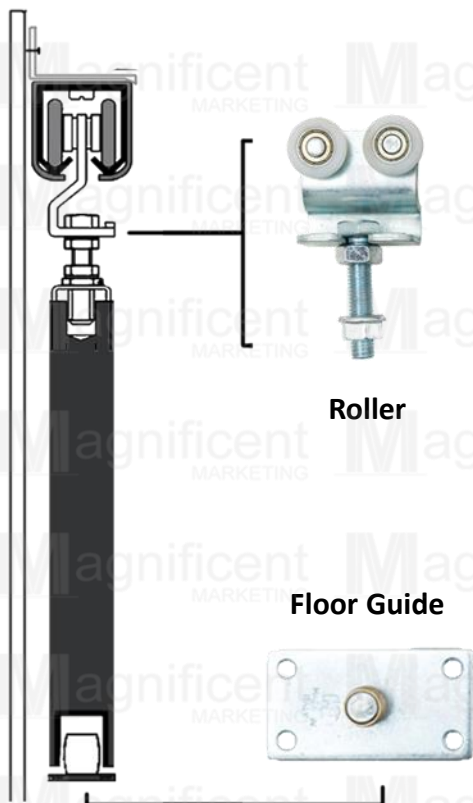

*All OMGE rollers matches with Steel Door Track or G09 Aluminum Door Track

20S SERIES

Omge Roller Set

#20N Nylon – Php719/set

#20S Steel – Php719/set

Roller Size: D24mm

Roller Material: Nylon

Capacity: 75kg/set

Boxed Packaging

K094 SERIES

Omge Roller Set

#K094N Nylon – Php899/set

#K094S Steel – Php899/set

Roller Size: D24mm

Roller Material: Steel

Capacity: 75kg per set

Boxed packaging