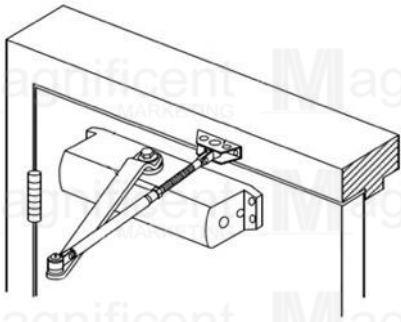

Tajima DOOR CLOSERS

Mechanism that automatically closes a door after someone opens it