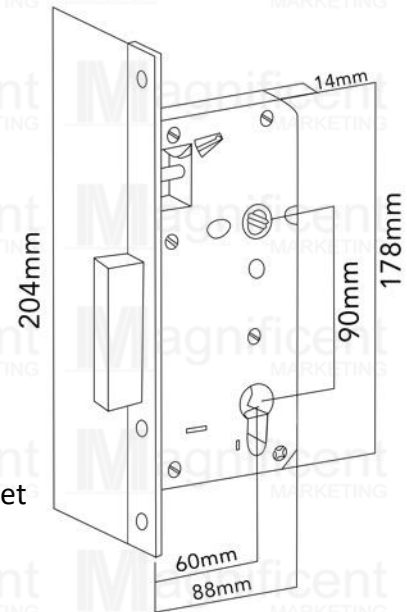

Caesar Enamel Mortise Lock

- Mortise Lock Case & Cylinder Lock – Php9999/set
- Cylinder Type: Single
- Cylinder Length: 70mm
- Keys: 5 keys