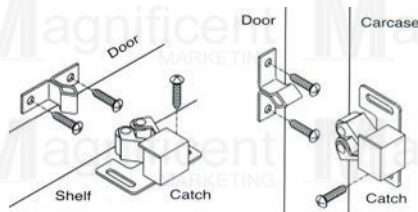

Taiwan Rotary Catch

#S1700 – Php16/pc