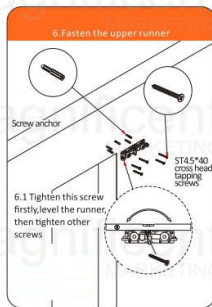

Door panel thickness 40-50mm

Hanging Roller

Floor Guide

Side Bracket Roller

Lower Guide Roller

OMGE HEAVY DUTY HANGING ROLLERS

50S SERIES

DIY Sliding Door Hardware Installation