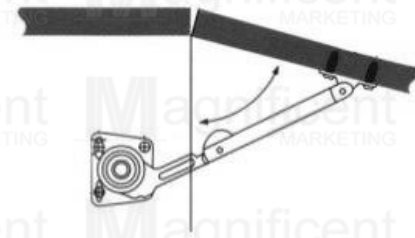

Lid Stay w/ Internal Spring

- Php149/pc
- Material: Stainless Steel
- Length: 270mm
- Dual-purpose integrated spring holds lid securely in open or closed position

Hydraulic/Soft Close Lid Stay

- #006 – Php649/pair
- Material: Zinc Alloy
- Application: Up open cabinets can be installed in 75° or 90°
Down open cabinets can be installed in 90°
- Packaging: 1 pair (left & right-handed)