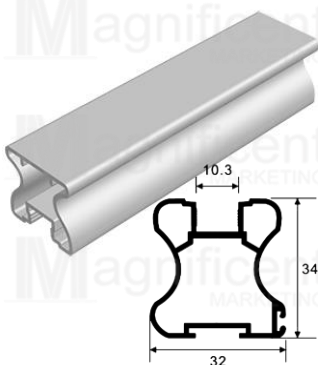

Glass thickness: 5mm

1 basic set = Php7999/set

WATCH OUR YOUTUBE TUTORIAL

<https://youtu.be/KXbwzxKWitI>

#380 Roller
Php399/set

#19 Plastic Strip
Size: 7x8x5mm
Php29/meter

#20 Mohair
Width: 14mm
Php49/meter

#5 Double Top Track
#6 Double Bottom Track
3meters each
Php2,399/set

#11 Top Rail Frame Profile
#12 Bottom Rail Frame Profile
3meters each
Php1,899/set

#9 Vertical Profile
2.4meters
Php949/pc

#14 Horizontal Profile
3meters
Php699/pc