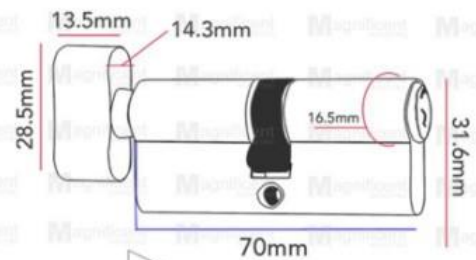

Computer Keys: 5 pieces

CYLINDER LENGTH	
2 3/4" (70mm)	
BACKSET	DOOR THICKNESS
2 3/8" (60mm)	1 3/8" (35mm) to 2" (50mm)

Entrance

Privacy

#867 Mortise Lockset

ANSI GRADE 3
200,000 CYCLES

Application Type: **Left-hand / Right-hand**
 Features: **Double turn lock**
 Deadbolt Type: **Single Cylinder Lock**
 Brass Cylinder
 Computer Keys: 5 pieces

CYLINDER LENGTH	
2 3/4" (70mm)	
BACKSET	DOOR THICKNESS
2 3/8" (60mm)	1 3/8" (35mm) to 2" (50mm)

Entrance

Privacy

#505 Stainless Handle & Deadbolt Lockset

ANSI GRADE 3
200,000 CYCLES

SS
ORB

Knob Type: **Cylindrical Lock** (retracting bolt)