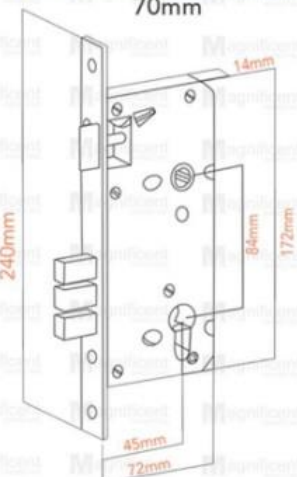

Computer Keys: 5 pieces

CYLINDER LENGTH	
2 3/4" (70mm)	
BACKSET	DOOR THICKNESS
2 3/8" (60mm)	1 3/8" (35mm) to 2" (50mm)

Entrance

Privacy

#867 Mortise Lockset

ANSI GRADE 3
200,000 CYCLES

Application Type: **Left-hand / Right-hand**
 Features: **Double turn lock**
 Deadbolt Type: **Single Cylinder Lock**
 Brass Cylinder
 Computer Keys: 5 pieces

CYLINDER LENGTH	
2 3/4" (70mm)	
BACKSET	DOOR THICKNESS
2 3/8" (60mm)	1 3/8" (35mm) to 2" (50mm)

Entrance

Privacy

#505 Stainless Handle & Deadbolt Lockset

ANSI GRADE 3
200,000 CYCLES

SS
ORB

Knob Type: **Cylindrical Lock** (retracting bolt)