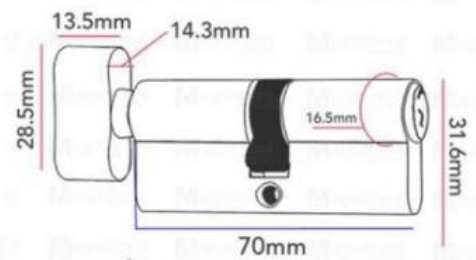

#807 Mortise Lockset

ANSI GRADE 3
200,000 CYCLES

Application Type: **Left-hand / Right-hand**

Features: **Double turn lock**

Deadbolt Type: **Single Cylinder Lock**

Brass Cylinder

Computer Keys: 5 pieces

CYLINDER LENGTH	
2 3/4" (70mm)	
BACKSET	DOOR THICKNESS
2 3/8" (60mm)	1 3/8" (35mm) to 2" (50mm)