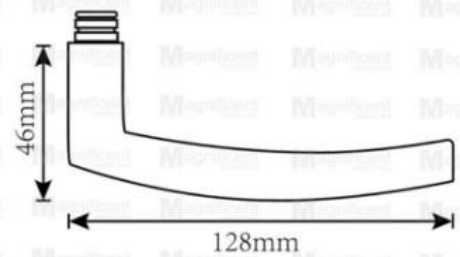

Computer Keys: 5 pieces

CYLINDER LENGTH	
2 3/4" (70mm)	
BACKSET	DOOR THICKNESS
2 3/8" (60mm)	1 3/8" (35mm) to 2" (50mm)

Entrance

Privacy

#867 Mortise Lockset

ANSI GRADE 3
200,000 CYCLES

Application Type: **Left-hand / Right-hand**
 Features: **Double turn lock**
 Deadbolt Type: **Single Cylinder Lock**
 Brass Cylinder
 Computer Keys: 5 pieces

CYLINDER LENGTH	
2 3/4" (70mm)	
BACKSET	DOOR THICKNESS
2 3/8" (60mm)	1 3/8" (35mm) to 2" (50mm)

Entrance

Privacy

#505 Stainless Handle & Deadbolt Lockset

ANSI GRADE 3
200,000 CYCLES

SS
ORB

Knob Type: **Cylindrical Lock** (retracting bolt)