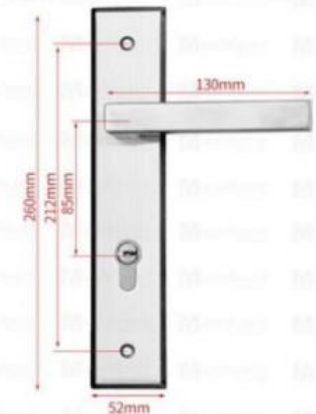

Computer Keys: 5 pieces

CYLINDER LENGTH	
2 3/4" (70mm)	
BACKSET	DOOR THICKNESS
2 3/8" (60mm)	1 3/8" (35mm) to 2" (50mm)

Entrance

Privacy

#867 Mortise Lockset

ANSI GRADE 3
200,000 CYCLES

Application Type: **Left-hand / Right-hand**
 Features: **Double turn lock**
 Deadbolt Type: **Single Cylinder Lock**
 Brass Cylinder
 Computer Keys: 5 pieces

CYLINDER LENGTH	
2 3/4" (70mm)	
BACKSET	DOOR THICKNESS
2 3/8" (60mm)	1 3/8" (35mm) to 2" (50mm)

Entrance

Privacy

#505 Stainless Handle & Deadbolt Lockset

ANSI GRADE 3
200,000 CYCLES

SS
ORB

Knob Type: **Cylindrical Lock** (retracting bolt)