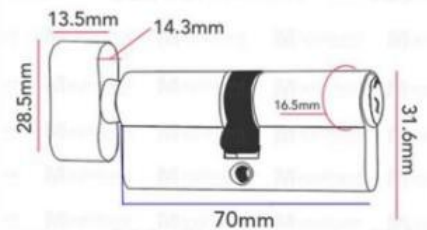

Computer Keys: 5 pieces

CYLINDER LENGTH	
2 3/4" (70mm)	
BACKSET	DOOR THICKNESS
2 3/8" (60mm)	1 3/8" (35mm) to 2" (50mm)

Entrance

Privacy

#867 Mortise Lockset

ANSI GRADE 3
200,000 CYCLES

Application Type: **Left-hand / Right-hand**
 Features: **Double turn lock**
 Deadbolt Type: **Single Cylinder Lock**
 Brass Cylinder
 Computer Keys: 5 pieces

CYLINDER LENGTH	
2 3/4" (70mm)	
BACKSET	DOOR THICKNESS
2 3/8" (60mm)	1 3/8" (35mm) to 2" (50mm)

Entrance

Privacy

#505 Stainless Handle & Deadbolt Lockset

ANSI GRADE 3
200,000 CYCLES

SS
ORB

Knob Type: **Cylindrical Lock** (retracting bolt)