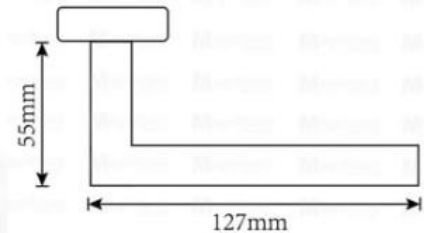

#807 Mortise Lockset

ANSI GRADE 3
200,000 CYCLES

Application Type: **Left-hand / Right-hand**

Features: **Double turn lock**

Deadbolt Type: **Single Cylinder Lock**

Brass Cylinder

Computer Keys: 5 pieces

CYLINDER LENGTH	
2 3/4" (70mm)	
BACKSET	DOOR THICKNESS
2 3/8" (60mm)	1 3/8" (35mm) to 2" (50mm)