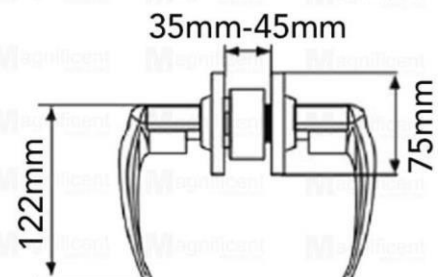

Application Type: **Residential**
 Knob Type: **Tubular Lock** (turn lock)
 Brass Cylinder
 Brass Keys

KNOB DIAMETER	BACKSET
53mm	2 3/8" (60mm) to 2 3/4" (70mm)
FLANGE DIAMETER	DOOR THICKNESS
65mm	1 3/8" (35mm) to 1 3/4" (45mm)

#234 Tubular Entrance or Privacy

ANSI GRADE 3
200,000 CYCLES

Application Type: **Commercial**
 Knob Type: **Tubular Lock** (thumb turn)
 Brass Cylinder
 Brass Keys

LEVER LENGTH	BACKSET
122mm	2 3/8" (60mm) to 2 3/4" (70mm)
FLANGE DIAMETER	DOOR THICKNESS
75mm	1 3/8" (35mm) to 1 3/4" (45mm)

#235 Tubular Entrance

ANSI GRADE 3
200,000 CYCLES

ORB

SS

Entrance

Application Type: **Commercial**
Knob Type: **Tubular Lock** (thumb turn)
Brass Cylinder
Brass Keys

LEVER LENGTH	BACKSET
120mm	2 3/8" (60mm) to 2 3/4" (70mm)
FLANGE DIAMETER	DOOR THICKNESS
70mm	1 3/8" (35mm) to 1 3/4" (45mm)

CYLINDER LENGTH	
2 3/4" (70mm)	
BACKSET	DOOR THICKNESS
2 3/8" (60mm)	1 3/8" (35mm) to 2" (50mm)

Entrance

Privacy

#505 Stainless Handle & Deadbolt Lockset

ANSI GRADE 3
200,000 CYCLES

SS
ORB

Knob Type: **Cylindrical Lock** (retracting bolt)