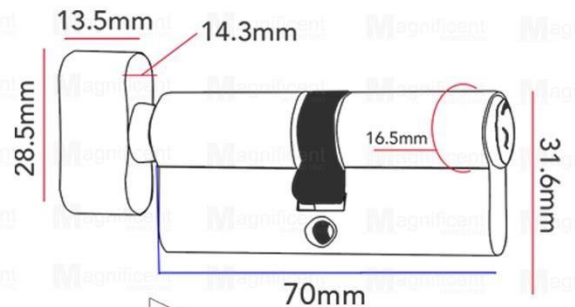

KNOB DIAMETER	BACKSET
53mm	2 3/8" (60mm)
FLANGE DIAMETER	DOOR THICKNESS
65mm	1 3/8" (35mm) to 1 3/4" (45mm)

#722/600

#722/800

#600 Single Deadbolt

#800 Double Deadbolt

Deadbolt Lock: **Single / Double**

BACKSET	DOOR THICKNESS
2 3/8" (60mm) to 2 3/4" (70mm)	1 3/8" (35mm) to 1 3/4" (45mm)

CYLINDER LENGTH	
2 3/4" (70mm)	
BACKSET	DOOR THICKNESS
2 3/8" (60mm)	1 3/8" (35mm) to 1 3/4" (45mm)

Entrance

Privacy

#807 Mortise Lockset

ANSI GRADE 3
200,000 CYCLES

Application Type: **Left-hand / Right-hand**