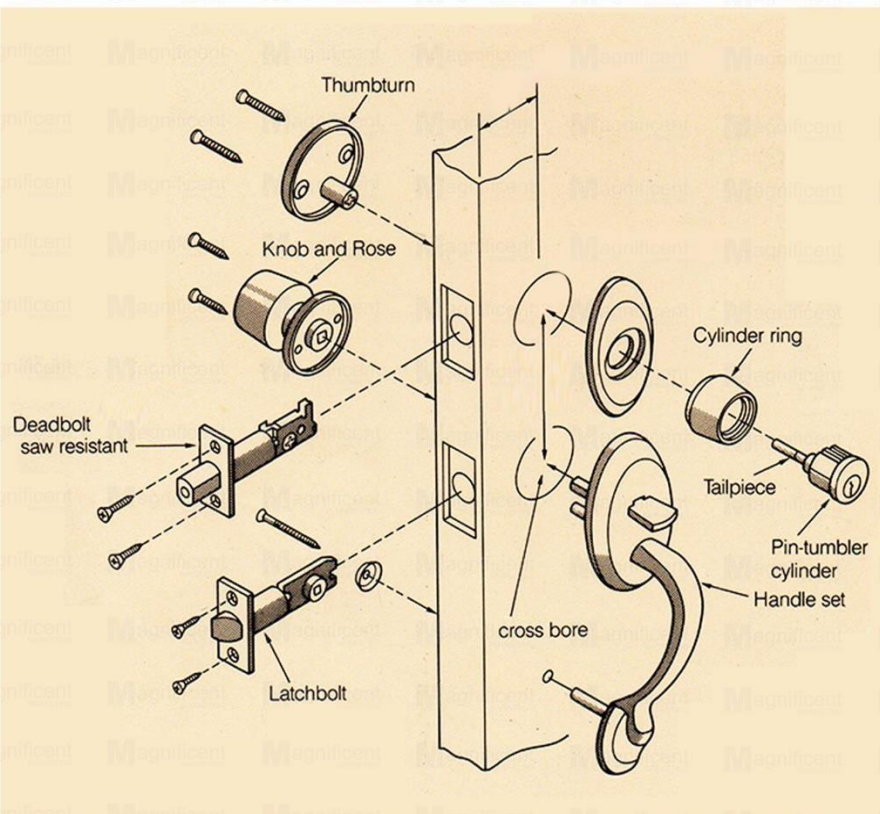

CYLINDER LENGTH	
2 3/4" (70mm)	
BACKSET	DOOR THICKNESS
2 3/8" (60mm)	1 3/8" (35mm) to 2" (50mm)

Entrance

Privacy

#505 Stainless Handle & Deadbolt Lockset

ANSI GRADE 3
200,000 CYCLES

SS
ORB

Knob Type: **Cylindrical Lock** (retracting bolt)

Features: **Back Turn Lock / Front Press down Lock**

Brass Cylinder
Brass Keys

KNOB DIAMETER	BACKSET
53mm	2 3/8" (60mm)

SLIDING LOCK WITH FLUSH HANDLE

Mortise Lock with #54 Rectangular and #55 Oval Flush Handle