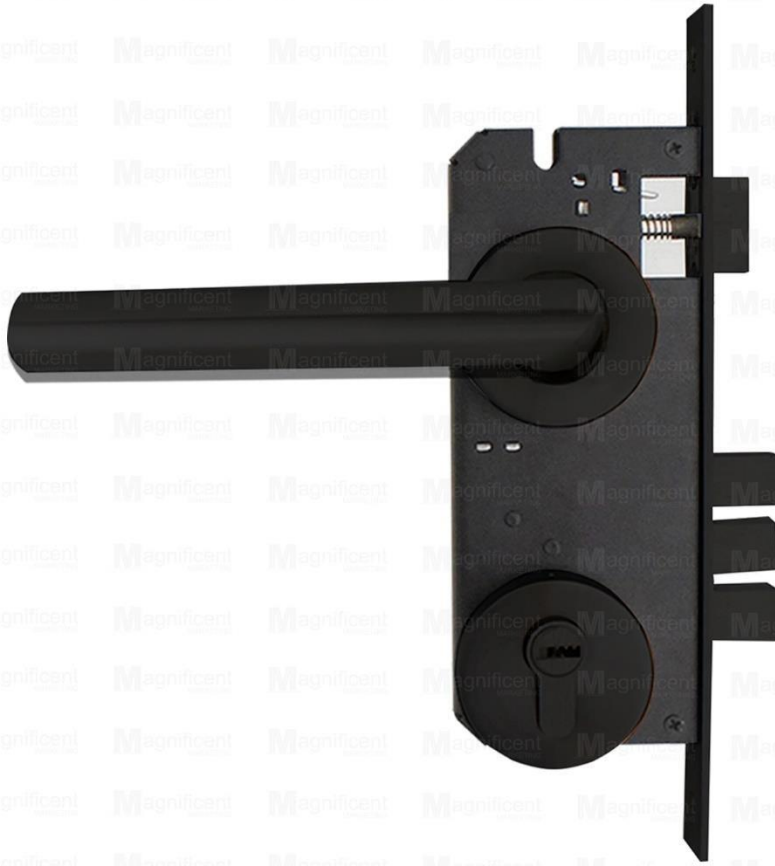

#722/600 #722/800 Cylindrical Lock and Deadbolt Combo Lockset

ANSI GRADE 3
200,000 CYCLES

Single Keyway

Open Both Locks

Brass cylinder brass keys (one key can open both knob & deadbolt)

Knob Type: **Cylindrical Lock** (push button)

KNOB DIAMETER	BACKSET
53mm	2 3/8" (60mm)
FLANGE DIAMETER	DOOR THICKNESS
65mm	1 3/8" (35mm) to 1 3/4" (45mm)

#722/600

#722/800

#600 Single Deadbolt

#800 Double Deadbolt

Deadbolt Lock: **Single / Double**

BACKSET	DOOR THICKNESS
2 3/8" (60mm) to 2 3/4" (70mm)	1 3/8" (35mm) to 1 3/4" (45mm)

#600 Single

#800 Double

#804 Mortise Lockset

ANSI **GRADE 3**
200,000 CYCLES

Application Type: **Left-hand / Right-hand**
 Features: **Double turn lock**
 Deadbolt Type: **Single Cylinder Lock**
 Brass Cylinder
 Computer Keys: 5 pieces

Features: **Double turn lock**

Deadbolt Type: **Single Cylinder Lock**

Brass Cylinder

Computer Keys: 5 pieces

CYLINDER LENGTH	
2 3/4" (70mm)	
BACKSET	DOOR THICKNESS
2 3/8" (60mm)	1 3/8" (35mm) to 2" (50mm)