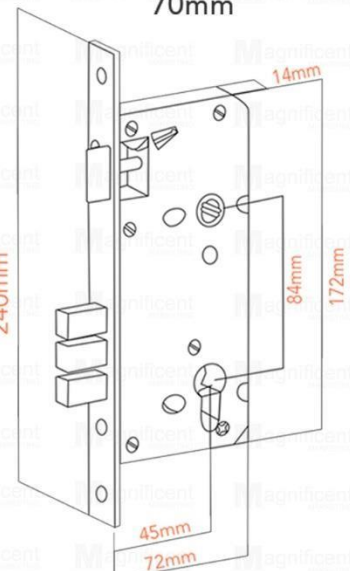

KNOB DIAMETER	BACKSET
53mm	2 3/8" (60mm)
FLANGE DIAMETER	DOOR THICKNESS
65mm	1 3/8" (35mm) to 1 3/4" (45mm)

#722/600

#722/800

#600 Single Deadbolt

#800 Double Deadbolt

Deadbolt Lock: **Single / Double**

BACKSET	DOOR THICKNESS
2 3/8" (60mm) to 2 3/4" (70mm)	1 3/8" (35mm) to 1 3/4" (45mm)

CYLINDER LENGTH	
2 3/4" (70mm)	
BACKSET	DOOR THICKNESS
2 3/8" (60mm)	1 3/8" (35mm) to 1 3/4" (45mm)

Entrance

Privacy

#807 Mortise Lockset

ANSI GRADE 3
200,000 CYCLES

Application Type: **Left-hand / Right-hand**

Features: **Double turn lock**

Deadbolt Type: **Single Cylinder Lock**

Brass Cylinder

Computer Keys: 5 pieces

CYLINDER LENGTH	
2 3/4" (70mm)	
BACKSET	DOOR THICKNESS
2 3/8" (60mm)	1 3/8" (35mm) to 2" (50mm)

DOOR THICKNESS

1 3/8" (35mm) to
 1 3/4" (45mm)