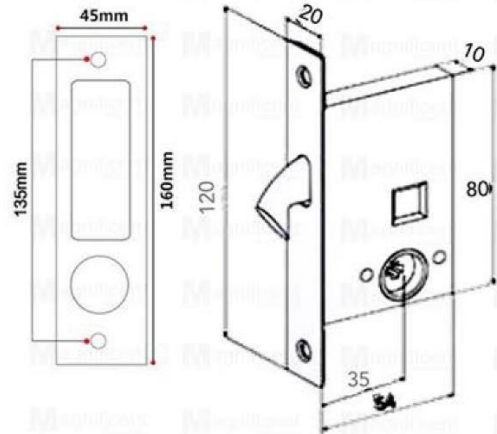

CYLINDER LENGTH	
2 3/4" (70mm)	
BACKSET	DOOR THICKNESS
2 3/8" (60mm)	1 3/8" (35mm) to 2" (50mm)

Entrance

Privacy

#505 Stainless Handle & Deadbolt Lockset

ANSI GRADE 3
200,000 CYCLES

SS
ORB

Knob Type: **Cylindrical Lock** (retracting bolt)

Features: **Back Turn Lock / Front Press down Lock**

Brass Cylinder
Brass Keys

KNOB DIAMETER	BACKSET
53mm	2 3/8" (60mm)

SLIDING LOCK WITH FLUSH HANDLE

Mortise Lock with #54 Rectangular and #55 Oval Flush Handle

- SS
- ORB
- AB

Application Type: **Left-hand / Right-hand**
 Specs: **2 pull handles, 3 keys,**
2 pins cylinder
 Suitable for: **Sliding wooden doors**

BACKSET	KNOB DIAMETER
1 3/4" (40mm)	1 3/8" (35mm) to 2" (50mm)