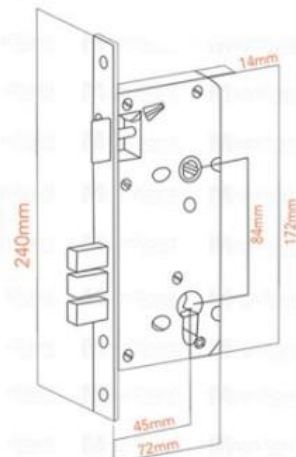

#807 Mortise Lockset

ANSI GRADE 3
200,000 CYCLES

Application Type: **Left-hand / Right-hand**

Features: **Double turn lock**

Deadbolt Type: **Single Cylinder Lock**

Brass Cylinder

Computer Keys: 5 pieces

CYLINDER LENGTH	
2 3/4" (70mm)	
BACKSET	DOOR THICKNESS
2 3/8" (60mm)	1 3/8" (35mm) to 2" (50mm)