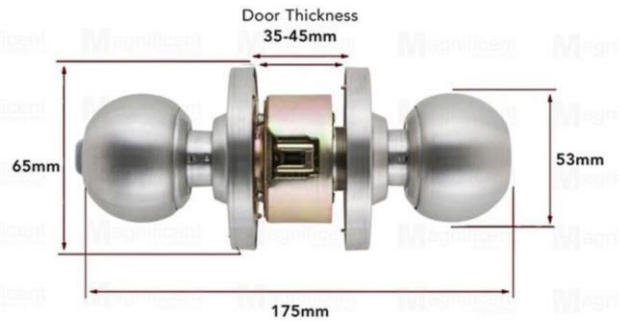

Entrance

Privacy

KNOB DIAMETER	BACKSET
53mm	2 3/8" (60mm)
FLANGE DIAMETER	DOOR THICKNESS
65mm	1 3/8"(35mm) to 1 3/4" (45mm)

Door Thickness
35-45mm

175mm

DOOR LOCKS

#733 Tubular Entrance

ANSI GRADE 3
200,000 CYCLES

Application Type: **Residential**
 Knob Type: **Tubular Lock** (turn lock)
 Brass Cylinder
 Brass Keys

KNOB DIAMETER	BACKSET
53mm	2 3/8" (60mm) to 2 3/4" (70mm)
FLANGE DIAMETER	DOOR THICKNESS
65mm	1 3/8" (35mm) to 1 3/4" (45mm)