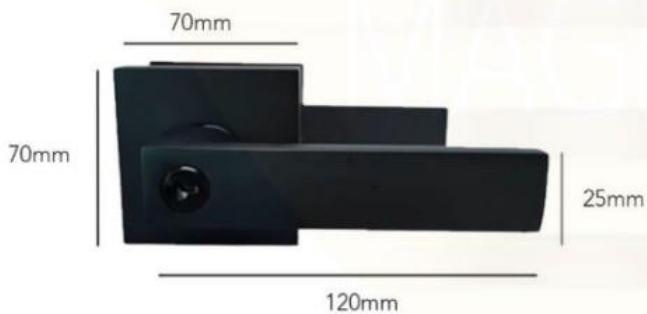

#235 Tubular Entrance

ANSI GRADE 3
200,000 CYCLES

ORB

SS

Entrance

Application Type: **Commercial**
Knob Type: **Tubular Lock** (thumb turn)
Brass Cylinder
Brass Keys

LEVER LENGTH	BACKSET
120mm	2 3/8" (60mm) to 2 3/4" (70mm)
FLANGE DIAMETER	DOOR THICKNESS
70mm	1 3/8" (35mm) to 1 3/4" (45mm)