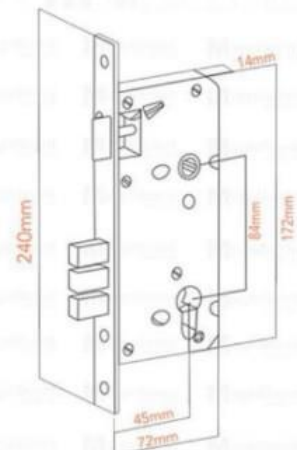

Computer Keys: 5 pieces

CYLINDER LENGTH	
2 3/4" (70mm)	
BACKSET	DOOR THICKNESS
2 3/8" (60mm)	1 3/8" (35mm) to 2" (50mm)

Entrance

Privacy

#867 Mortise Lockset

ANSI GRADE 3
200,000 CYCLES

Application Type: **Left-hand / Right-hand**
 Features: **Double turn lock**
 Deadbolt Type: **Single Cylinder Lock**
 Brass Cylinder
 Computer Keys: 5 pieces

CYLINDER LENGTH	
2 3/4" (70mm)	
BACKSET	DOOR THICKNESS
2 3/8" (60mm)	1 3/8" (35mm) to 2" (50mm)

Entrance

Privacy

#505 Stainless Handle & Deadbolt Lockset

ANSI GRADE 3
200,000 CYCLES

SS
ORB

Knob Type: **Cylindrical Lock** (retracting bolt)