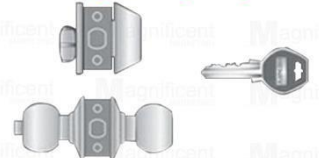

#235 Tubular Entrance

ANSI GRADE 3
200,000 CYCLES

ORB

SS

Entrance

Application Type: **Commercial**
Knob Type: **Tubular Lock** (thumb turn)
Brass Cylinder
Brass Keys

LEVER LENGTH	BACKSET
120mm	2 3/8" (60mm) to 2 3/4" (70mm)
FLANGE DIAMETER	DOOR THICKNESS
70mm	1 3/8" (35mm) to 1 3/4" (45mm)

#722/600 #722/800 Cylindrical Lock and Deadbolt Combo Lockset

ANSI GRADE 3
200,000 CYCLES

Single Keyway

Open Both Locks

Brass cylinder brass keys (one key can open both knob & deadbolt)

Knob Type: **Cylindrical Lock** (push button)