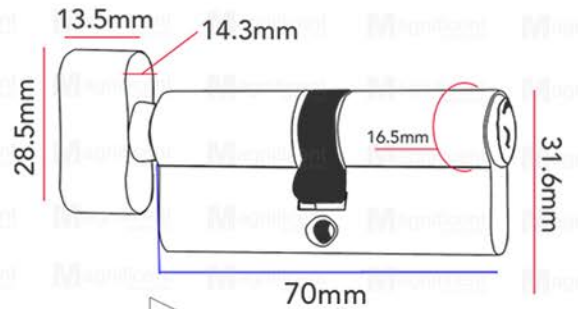

KNOB DIAMETER	BACKSET
53mm	2 3/8" (60mm)
FLANGE DIAMETER	DOOR THICKNESS
65mm	1 3/8" (35mm) to 1 3/4" (45mm)

#600 Single Deadbolt

#800 Double Deadbolt

Deadbolt Lock: **Single / Double**

BACKSET	DOOR THICKNESS
2 3/8" (60mm) to 2 3/4" (70mm)	1 3/8" (35mm) to 1 3/4" (45mm)

CYLINDER LENGTH	
2 3/4" (70mm)	
BACKSET	DOOR THICKNESS
2 3/8" (60mm)	1 3/8" (35mm) to 1 3/4" (45mm)

Entrance

Privacy

#505 Stainless Handle & Deadbolt Lockset

ANSI GRADE 3
200,000 CYCLES

SS
ORB

Knob Type: **Cylindrical Lock** (retracting bolt)

CYLINDER LENGTH	
2 3/8" (60mm)	
BACKSET	DOOR THICKNESS
40mm	1 3/8" (35mm) to 1 3/4" (45mm)