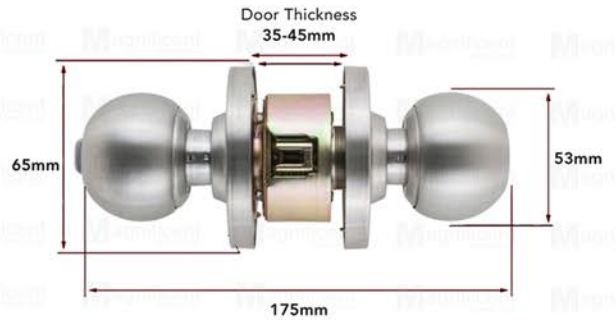

#722 Cylindrical Entrance or Privacy

ANSI GRADE 3
200,000 CYCLES

SS
BP
AB

Application Type: **Residential**
Knob Type: **Cylindrical Lock** (push button)
Brass Cylinder
Brass keys: 3 pieces

KNOB DIAMETER	BACKSET
53mm	2 3/8" (60mm)
FLANGE DIAMETER	DOOR THICKNESS
65mm	1 3/8"(35mm) to 1 3/4" (45mm)

DOOR LOCKS

#733 Tubular Entrance

ANSI GRADE 3
200,000 CYCLES

Application Type: **Residential**
 Knob Type: **Tubular Lock** (turn lock)
 Brass Cylinder
 Brass Keys

KNOB DIAMETER	BACKSET
53mm	2 3/8" (60mm) to 2 3/4" (70mm)
FLANGE DIAMETER	DOOR THICKNESS
65mm	1 3/8" (35mm) to 1 3/4" (45mm)

#234 Tubular Entrance or Privacy

ANSI GRADE 3
200,000 CYCLES

Application Type: **Commercial**
 Knob Type: **Tubular Lock** (push button)
 Brass Cylinder
 Brass Keys

LEVER LENGTH	BACKSET
122mm	2 3/8" (60mm) to 2 3/4" (70mm)
FLANGE DIAMETER	DOOR THICKNESS
75mm	1 3/8" (35mm) to 1 3/4" (45mm)