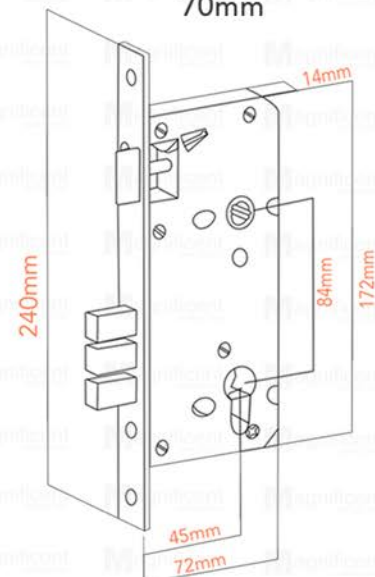

KNOB DIAMETER	BACKSET
53mm	2 3/8" (60mm)
FLANGE DIAMETER	DOOR THICKNESS
65mm	1 3/8" (35mm) to 1 3/4" (45mm)

#600 Single Deadbolt

#800 Double Deadbolt

Deadbolt Lock: **Single / Double**

BACKSET	DOOR THICKNESS
2 3/8" (60mm) to 2 3/4" (70mm)	1 3/8" (35mm) to 1 3/4" (45mm)

CYLINDER LENGTH	
2 3/4" (70mm)	
BACKSET	DOOR THICKNESS
2 3/8" (60mm)	1 3/8" (35mm) to 1 3/4" (45mm)

Entrance

Privacy

#505 Stainless Handle & Deadbolt Lockset

ANSI GRADE 3
200,000 CYCLES

SS
ORB

Knob Type: **Cylindrical Lock** (retracting bolt)

Features: **Back Turn Lock /**

Front Press down Lock

Brass Cylinder

Brass Keys

KNOB DIAMETER	BACKSET
53mm	2 3/8" (60mm)

SLIDING LOCK WITH FLUSH HANDLE

Mortise Lock with #54 Rectangular and #55 Oval Flush Handle

CYLINDER LENGTH	
2 3/8" (60mm)	
BACKSET	DOOR THICKNESS
40mm	1 3/8" (35mm) to 1 3/4" (45mm)