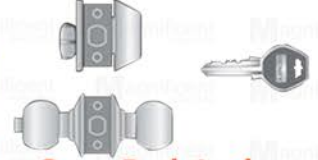

#234 Tubular Entrance or Privacy

ANSI GRADE 3
200,000 CYCLES

Application Type: **Commercial**
 Knob Type: **Tubular Lock** (push button)
 Brass Cylinder
 Brass Keys

LEVER LENGTH	BACKSET
122mm	2 3/8" (60mm) to 2 3/4" (70mm)
FLANGE DIAMETER	DOOR THICKNESS
75mm	1 3/8" (35mm) to 1 3/4" (45mm)

#722/600 #722/800

Cylindrical Lock and Deadbolt Combo Lockset

ANSI GRADE 3
200,000 CYCLES

Single Keyway

Open Both Locks

Brass cylinder brass keys (one key can open both knob & deadbolt)

Knob Type: **Cylindrical Lock** (push button)