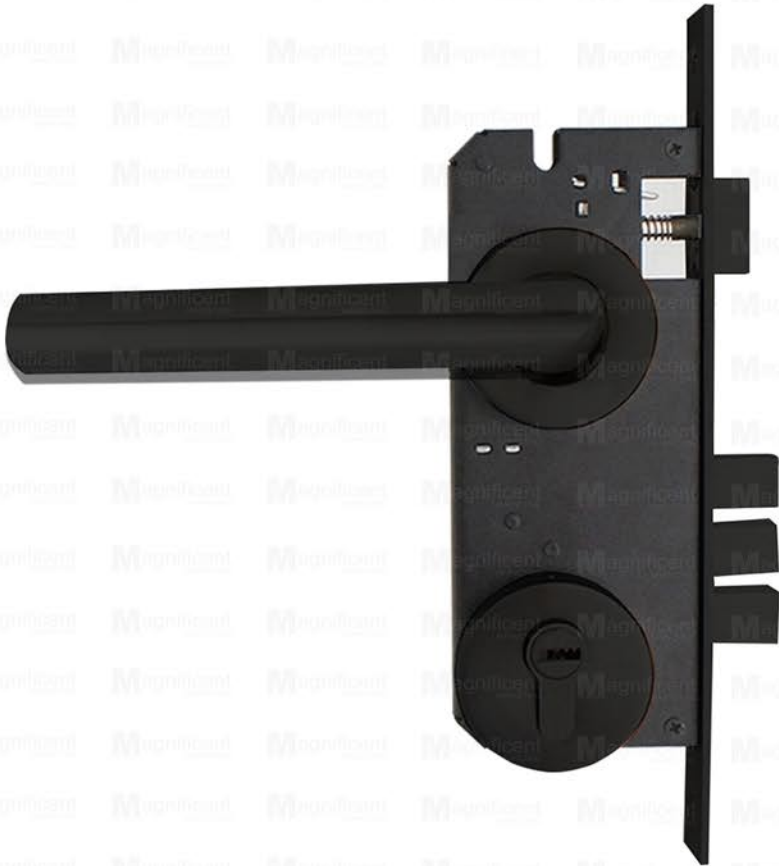

#722/600 #722/800

Cylindrical Lock and Deadbolt Combo Lockset

ANSI GRADE 3
200,000 CYCLES

Single Keyway

Open Both Locks

Brass cylinder brass keys (one key can open both knob & deadbolt)

Knob Type: **Cylindrical Lock** (push button)

#722/600

#722/800

#600 Single

#800 Double

#804 Mortise Lockset

ANSI GRADE 3
200,000 CYCLES

Application Type: **Left-hand / Right-hand**
 Features: **Double turn lock**
 Deadbolt Type: **Single Cylinder Lock**
 Brass Cylinder
 Computer Keys: 5 pieces

CYLINDER LENGTH	
2 3/4" (70mm)	
BACKSET	DOOR THICKNESS
2 3/8" (60mm)	1 3/8" (35mm) to 1 3/4" (45mm)

Entrance

Privacy

#505 Stainless Handle & Deadbolt Lockset

ANSI GRADE 3
200,000 CYCLES

SS
ORB

Knob Type: **Cylindrical Lock** (retracting bolt)

Features: **Back Turn Lock /**

Front Press down Lock

Brass Cylinder

Brass Keys

KNOB DIAMETER	BACKSET
53mm	2 3/8" (60mm)

SLIDING LOCK WITH FLUSH HANDLE

Mortise Lock with #54 Rectangular and #55 Oval Flush Handle