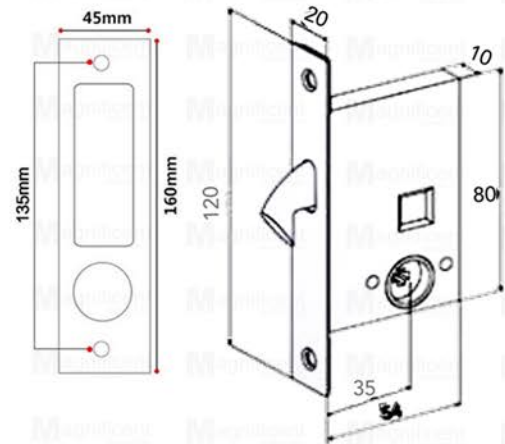

CYLINDER LENGTH	
2 3/4" (70mm)	
BACKSET	DOOR THICKNESS
2 3/8" (60mm)	1 3/8" (35mm) to 1 3/4" (45mm)

Entrance

Privacy

#505 Stainless Handle & Deadbolt Lockset

ANSI GRADE 3
200,000 CYCLES

SS
ORB

Knob Type: **Cylindrical Lock** (retracting bolt)

SS

ORB

AB

#54 Rectangular

#55 Oval

Application Type: **Left-hand / Right-hand**

Specs: **2 pull handles, 3 keys,**

2 pins cylinder

Suitable for: **Sliding wooden doors**

BACKSET	KNOB DIAMETER
1 3/4" (40mm)	1 3/8" (35mm) to 2" (50mm)

#9024 Mortise Lockset

Single Deadbolt Lock

Double Deadbolt Lock

Features: **Double turn lock**
Brass Cylinder
Brass Key: 3 keys

CYLINDER LENGTH	
2 3/8" (60mm)	
BACKSET	DOOR THICKNESS
40mm	1 3/8" (35mm) to 1 3/4" (45mm)