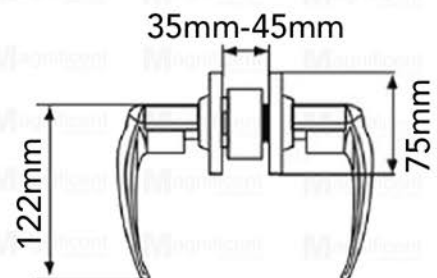

DOOR LOCKS

#733 Tubular Entrance

ANSI GRADE 3
200,000 CYCLES

Application Type: **Residential**
 Knob Type: **Tubular Lock** (turn lock)
 Brass Cylinder
 Brass Keys

KNOB DIAMETER	BACKSET
53mm	2 3/8" (60mm) to 2 3/4" (70mm)
FLANGE DIAMETER	DOOR THICKNESS
65mm	1 3/8" (35mm) to 1 3/4" (45mm)

#234 Tubular Entrance or Privacy

ANSI GRADE 3
200,000 CYCLES

Application Type: **Commercial**
 Knob Type: **Tubular Lock** (push button)
 Brass Cylinder
 Brass Keys

LEVER LENGTH	BACKSET
122mm	2 3/8" (60mm) to 2 3/4" (70mm)
FLANGE DIAMETER	DOOR THICKNESS
75mm	1 3/8" (35mm) to 1 3/4" (45mm)

CYLINDER LENGTH	
2 3/4" (70mm)	
BACKSET	DOOR THICKNESS
2 3/8" (60mm)	1 3/8" (35mm) to 1 3/4" (45mm)

Entrance

Privacy

#505 Stainless Handle & Deadbolt Lockset

ANSI GRADE 3
200,000 CYCLES

SS
ORB

Knob Type: **Cylindrical Lock** (retracting bolt)

CYLINDER LENGTH	
2 3/8" (60mm)	
BACKSET	DOOR THICKNESS
40mm	1 3/8" (35mm) to 1 3/4" (45mm)