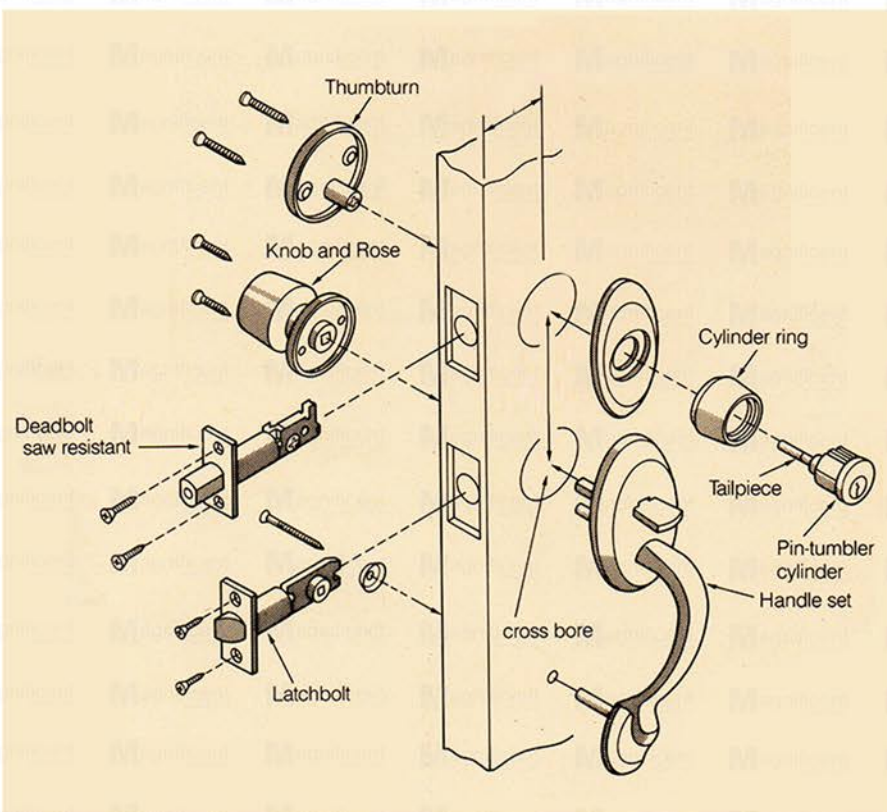

#722/600

#722/800

#600 Single

#800 Double

#804 Mortise Lockset

ANSI GRADE 3
200,000 CYCLES

Application Type: **Left-hand / Right-hand**
 Features: **Double turn lock**
 Deadbolt Type: **Single Cylinder Lock**
 Brass Cylinder
 Computer Keys: 5 pieces

CYLINDER LENGTH	
2 3/4" (70mm)	
BACKSET	DOOR THICKNESS
2 3/8" (60mm)	1 3/8" (35mm) to 1 3/4" (45mm)

Entrance

Privacy

#505 Stainless Handle & Deadbolt Lockset

ANSI GRADE 3
200,000 CYCLES

SS
ORB

Knob Type: **Cylindrical Lock** (retracting bolt)

Features: **Back Turn Lock /**

Front Press down Lock

Brass Cylinder

Brass Keys

KNOB DIAMETER	BACKSET
53mm	2 3/8" (60mm)

SLIDING LOCK WITH FLUSH HANDLE

Mortise Lock with #54 Rectangular and #55 Oval Flush Handle