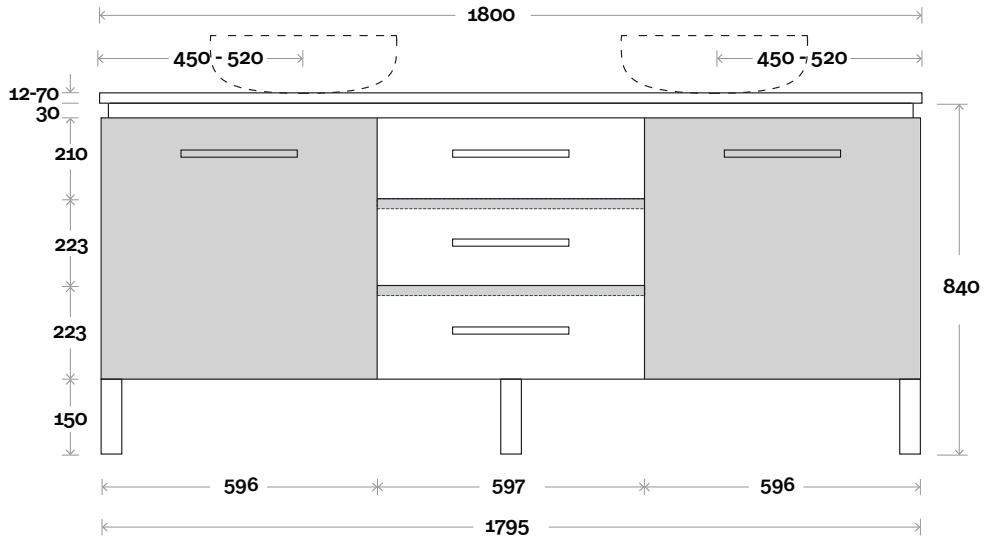

Top Drawer Box

All measurements are in 'mm' and are approximate and to be used as a guide only. Installation preparations are not recommended without product onsite.

MARQUIS

Riviera

Riviera 8d 1200mm all drawer double basin

Top Drawer Box

All measurements are in 'mm' and are approximate and to be used as a guide only. Installation preparations are not recommended without product onsite.

MARQUIS

Riviera

Riviera 18 1800mm double basin

Top Thickness
 Nova Acrylic Top: 25mm
 Monaco Grande Acrylic Top: 70mm
 Silestone: 20mm
 Caesarstone: 20mm
 Dekton: 12mm
 Symphony: 20mm
 Timber: 30-35mm
 (Above counter only)

Note:
 • Nova waste centre: 550mm
 • Monaco Grande waste centre: 520mm
 • Stone & Timber waste centre: 450mm std (may vary depending on basin)

 **Plumbing allowance**

Plumbing

Configuration

Kick

Legs

Wallmount

All measurements are in 'mm' and are approximate and to be used as a guide only. Installation preparations are not recommended without product onsite.