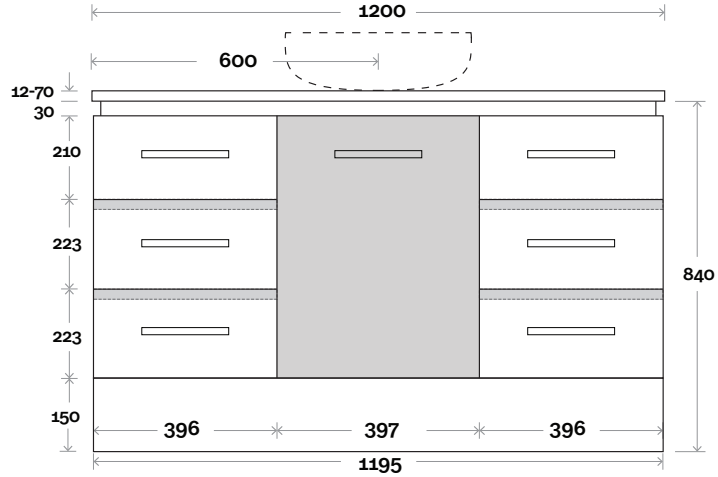

MARQUIS

Riviera

Riviera 9s 1200mm centre basin

Top Thickness
Nova Acrylic Top: 25mm
Monaco Grande Acrylic Top: 70mm
Silestone: 20mm
Caesarstone: 20mm
Dekton: 12mm
Symphony: 20mm
Timber: 30-35mm
(Above counter only)

Note:
• Nova waste centre: 600mm
• Monaco Grande waste centre: 600mm
• Stone & Timber waste centre:
600mm std (may vary depending on basin)

Plumbing allowance

Plumbing

Configuration

Kick