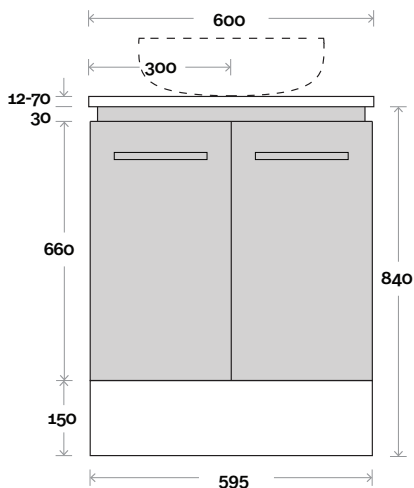

MARQUIS

Riviera

Riviera 2 600mm centre basin

Top Thickness

Nova Acrylic Top: 25mm
Monaco Grande Acrylic Top: 70mm
Silestone: 20mm
Caesarstone: 20mm
Dekton: 12mm
Symphony: 20mm
Timber: 30-35mm
(Above counter only)

Note:

- Nova waste centre: 300mm
- Monaco Grande waste centre: 300mm
- Stone & Timber waste centre: 300mm std (may vary depending on basin)

Plumbing allowance

Plumbing

Configuration

Kick