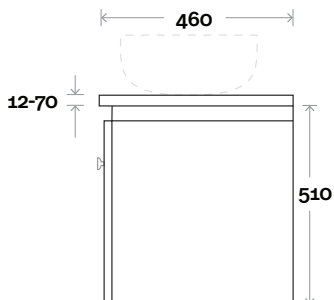

Top Drawer Box

All measurements are in 'mm' and are approximate and to be used as a guide only. Installation preparations are not recommended without product onsite.

MARQUIS

Riviera

Riviera 14 1500mm double basin

Top Thickness

Nova Acrylic Top: 25mm
 Monaco Grande Acrylic Top: 70mm
 Silestone: 20mm
 Caesarstone: 20mm
 Dekton: 12mm
 Symphony: 20mm
 Timber: 30-35mm
 (Above counter only)

Note:

- Nova waste centre: 400mm
- Monaco Grande waste centre: 420mm
- Stone & Timber waste centre: 375mm Std (may vary depending on basin)

Plumbing allowance

Plumbing

Configuration

Kick

Legs

Wallmount

All measurements are in 'mm' and are approximate and to be used as a guide only. Installation preparations are not recommended without product onsite.

MARQUIS

Riviera

Riviera 15 1800mm all drawer centre basin

Top Thickness

Nova Acrylic Top: 25mm
 Monaco Grande Acrylic Top: 70mm
 Silestone: 20mm
 Caesarstone: 20mm
 Dekton: 12mm
 Symphony: 20mm
 Timber: 30-35mm
 (Above counter only)