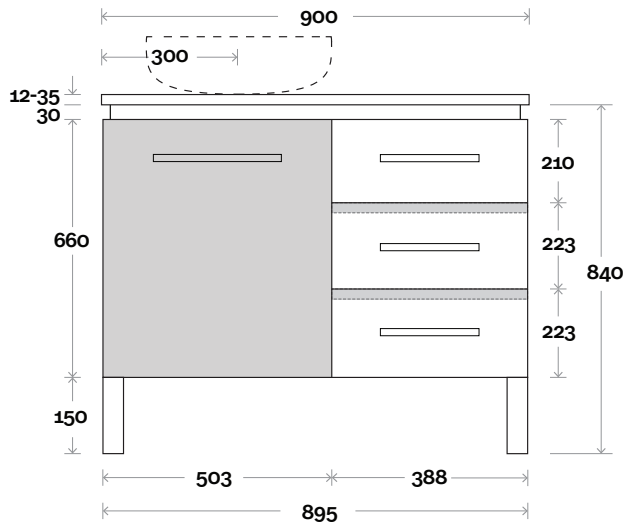

Plumbing allowance

Plumbing

Configuration

Kick

Legs

Wallmount

All measurements are in 'mm' and are approximate and to be used as a guide only. Installation preparations are not recommended without product onsite.