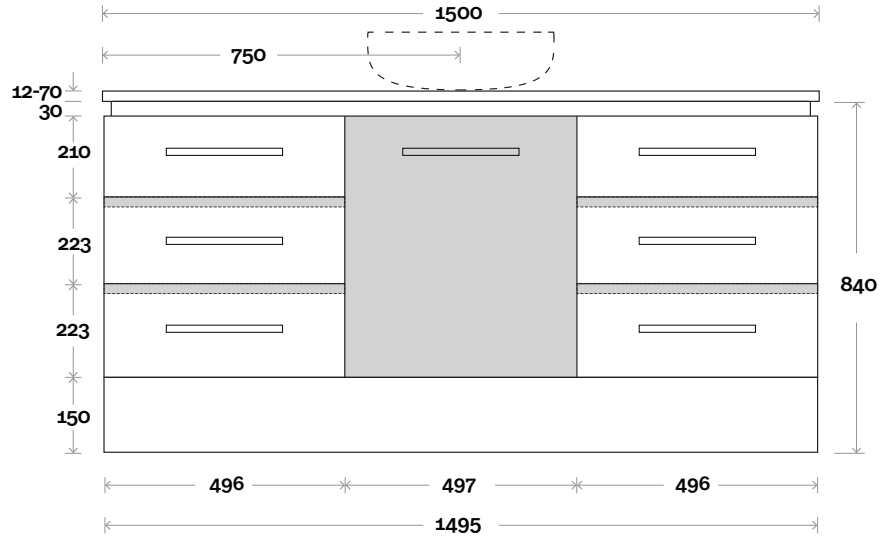

MARQUIS

Riviera

Riviera 12 1500mm single basin

Top Thickness
Nova Acrylic Top: 25mm
Monaco Grande Acrylic Top: 70mm
Silestone: 20mm
Caesarstone: 20mm
Dekton: 12mm
Symphony: 20mm
Timber: 30-35mm
(Above counter only)

Note:
• Nova waste centre: 750mm
• Monaco Grande waste centre: 750mm
• Stone & Timber waste centre:
750mm std (may vary depending on basin)

Plumbing allowance

Plumbing

Configuration

Kick