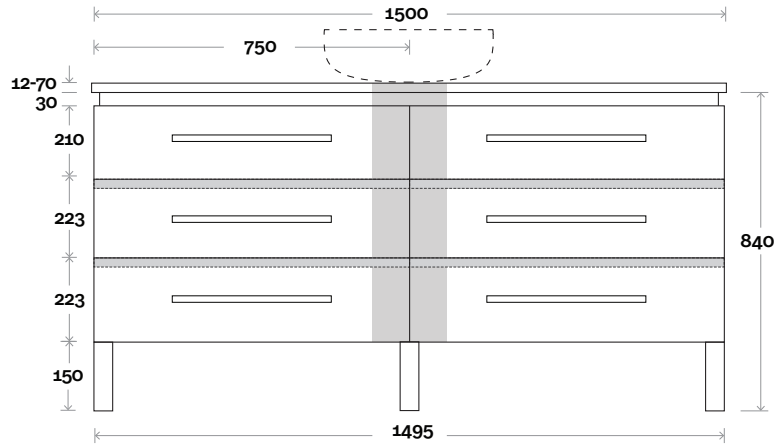

Note:
 • Nova waste centre: 750mm
 • Monaco Grande waste centre: 750mm
 • Stone & Timber waste centre:
 750mm Std (may vary depending on basin)

 **Plumbing allowance**

Plumbing

Configuration

Kick

Legs

Wallmount

Top Drawer Box

All measurements are in 'mm' and are approximate and to be used as a guide only. Installation preparations are not recommended without product onsite.

MARQUIS

Riviera

Riviera 12 1500mm single basin