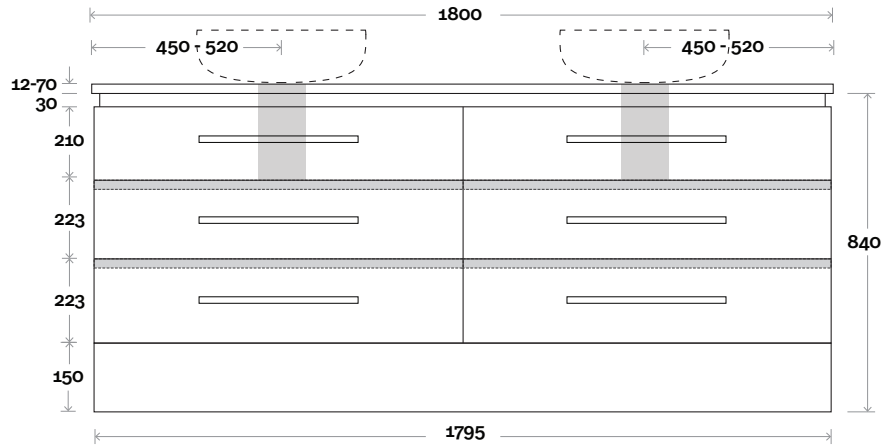

MARQUIS

Riviera

Riviera 17 1800mm all drawer double basin

Top Thickness

Nova Acrylic Top: 25mm
 Monaco Grande Acrylic Top: 70mm
 Silestone: 20mm
 Caesarstone: 20mm
 Dekton: 12mm
 Symphony: 20mm
 Timber: 30-35mm
 (Above counter only)

Note:

- Nova waste centre: 550mm
- Monaco Grande waste centre: 520mm
- Stone & Timber waste centre: 450mm std (may vary depending on basin)

 Plumbing allowance

Plumbing

Configuration

Kick

Legs

Wallmount

Top Drawer Box

All measurements are in 'mm' and are approximate and to be used as a guide only. Installation preparations are not recommended without product onsite.

MARQUIS

Riviera

Riviera 18 1800mm double basin

Top Thickness
 Nova Acrylic Top: 25mm
 Monaco Grande Acrylic Top: 70mm
 Silestone: 20mm
 Caesarstone: 20mm
 Dekton: 12mm
 Symphony: 20mm
 Timber: 30-35mm
 (Above counter only)

Note:
 • Nova waste centre: 550mm
 • Monaco Grande waste centre: 520mm
 • Stone & Timber waste centre: 450mm std (may vary depending on basin)