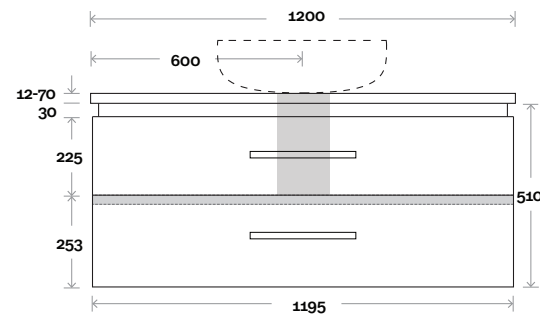

Note:

- Nova waste centre: 600mm
- Monaco Grande waste centre: 600mm
- Stone & Timber waste centre: 600mm std (may vary depending on basin)

 Plumbing allowance

Plumbing

Configuration

Kick

Legs

Wallmount

Top Drawer Box

All measurements are in 'mm' and are approximate and to be used as a guide only. Installation preparations are not recommended without product onsite.

MARQUIS

Riviera

Riviera 8d 1200mm all drawer double basin

Top Thickness

Nova Acrylic Top: 25mm
 Monaco Grande Acrylic Top: 70mm
 Silestone: 20mm
 Caesarstone: 20mm
 Dekton: 12mm
 Symphony: 20mm
 Timber: 30-35mm
 (Above counter only)

Note:

- Nova waste centre: 300mm
- Monaco Grande waste centre: 300mm
- Stone & Timber waste centre: 300mm std (may vary depending on basin)