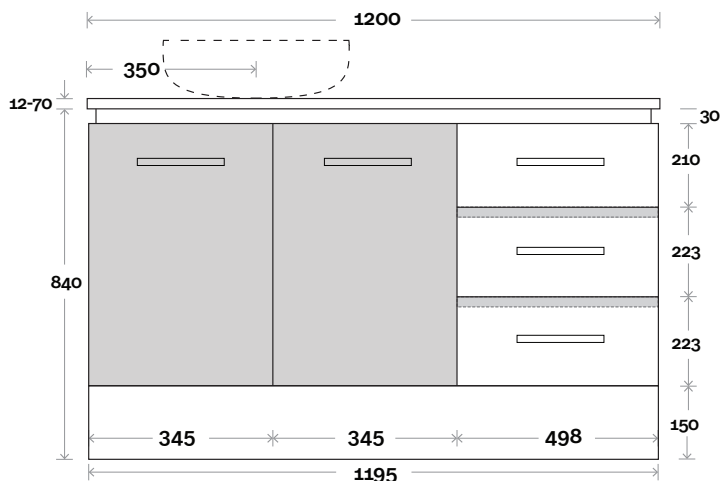

MARQUIS

Riviera

Riviera 10 1200mm off centre basin

Top Thickness
Nova Acrylic Top: 25mm
Silestone: 20mm
Caesarstone: 20mm
Dekton: 12mm
Symphony: 20mm
Timber: 30-35mm
(Above counter only)

1. **Note:**
2. Nova waste centre: 350mm
   - Stone & Timber waste centre: 350mm std (may vary depending on basin)
   - Left or Right hand basin

Plumbing allowance

Plumbing

Configuration

Kick