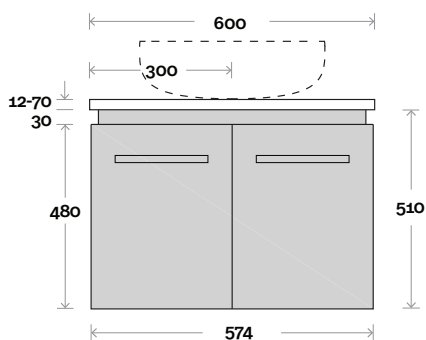

Note:

- Nova waste centre: 300mm
- Monaco Grande waste centre: 300mm
- Stone & Timber waste centre: 300mm std (may vary depending on basin)

Plumbing allowance

Plumbing

Configuration

Kick

Legs

Wallmount