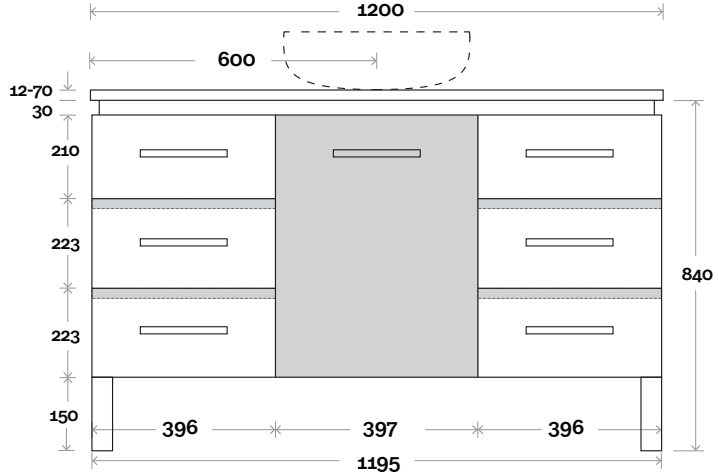

Note:
 • Nova waste centre: 600mm
 • Monaco Grande waste centre: 600mm
 • Stone & Timber waste centre:
 600mm std (may vary depending on basin)

 **Plumbing allowance**

Plumbing

Configuration

Kick

Legs

Wallmount

All measurements are in 'mm' and are approximate and to be used as a guide only. Installation preparations are not recommended without product onsite.

MARQUIS

Riviera

Riviera 9d 1200mm double basin

Top Thickness