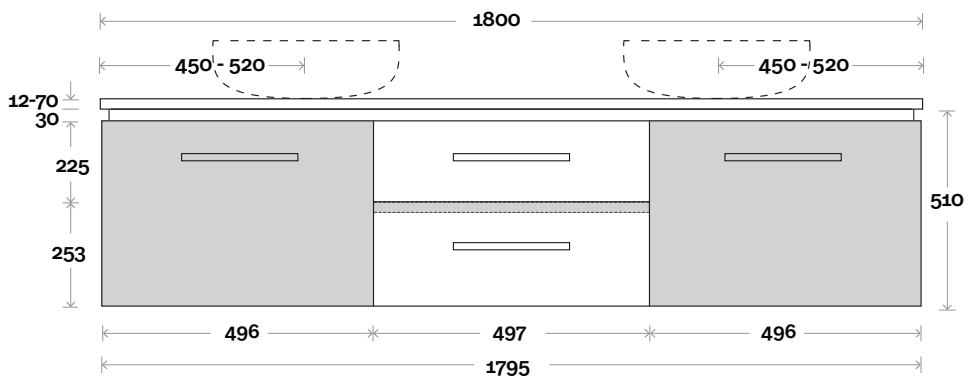

Top Drawer Box

All measurements are in 'mm' and are approximate and to be used as a guide only. Installation preparations are not recommended without product onsite.

MARQUIS

Riviera

Riviera 8d 1200mm all drawer double basin

Top Drawer Box

All measurements are in 'mm' and are approximate and to be used as a guide only. Installation preparations are not recommended without product onsite.

MARQUIS

Riviera

Riviera 18 1800mm double basin

Top Thickness
 Nova Acrylic Top: 25mm
 Monaco Grande Acrylic Top: 70mm
 Silestone: 20mm
 Caesarstone: 20mm
 Dekton: 12mm
 Symphony: 20mm
 Timber: 30-35mm
 (Above counter only)

Note:
 • Nova waste centre: 550mm
 • Monaco Grande waste centre: 520mm
 • Stone & Timber waste centre: 450mm std (may vary depending on basin)

 **Plumbing allowance**

Plumbing

Configuration

Kick

Legs

Wallmount

All measurements are in 'mm' and are approximate and to be used as a guide only. Installation preparations are not recommended without product onsite.