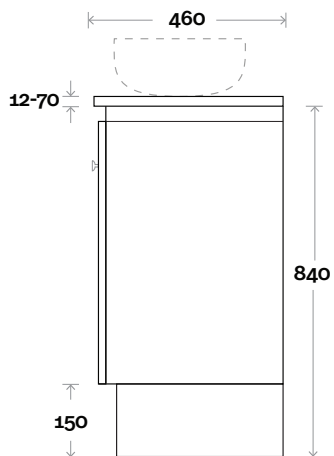

Top Drawer Box

MARQUIS

Riviera

Riviera 4 750mm centre basin

Top Thickness

Nova Acrylic Top: 25mm
 Monaco Grande Acrylic Top: 70mm
 Silestone: 20mm
 Caesarstone: 20mm
 Dekton: 12mm
 Symphony: 20mm
 Timber: 30-35mm
 (Above counter only)

Note:

- Nova waste centre: 375mm
- Monaco Grande waste centre: 375mm
- Stone & Timber waste centre: 375mm Std (may vary depending on basin)

Plumbing allowance

Plumbing

Configuration

Kick

Legs

Wallmount

All measurements are in 'mm' and are approximate and to be used as a guide only. Installation preparations are not recommended without product onsite.

MARQUIS

Riviera

Riviera 5 900mm all drawer centre basin

Top Thickness

Nova Acrylic Top: 25mm
 Monaco Grande Acrylic Top: 70mm
 Silestone: 20mm
 Caesarstone: 20mm
 Dekton: 12mm
 Symphony: 20mm
 Timber: 30-35mm
 (Above counter only)

Note:

- Nova waste centre: 450mm
- Monaco Grande waste centre: 450mm
- Stone & Timber waste centre: 450mm std (may vary depending on basin)