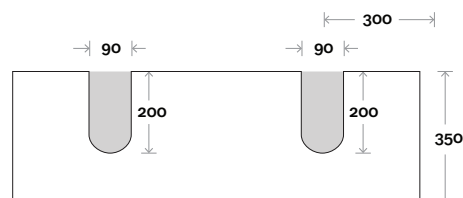

 Plumbing allowance

Plumbing

Configuration

Kick

Legs

Wallmount

Top Drawer Box

All measurements are in 'mm' and are approximate and to be used as a guide only. Installation preparations are not recommended without product onsite.