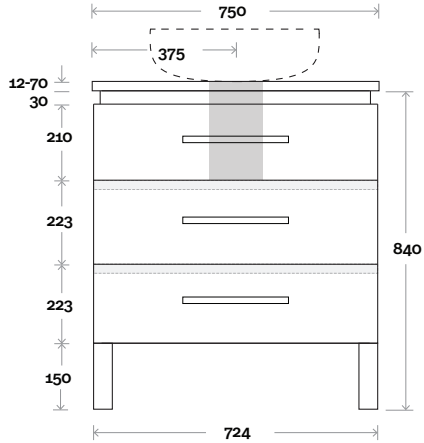

MARQUIS

Riviera

Riviera 3 750mm all drawer centre basin

Top Thickness

Nova Acrylic Top: 25mm
 Monaco Grande Acrylic Top: 70mm
 Silestone: 20mm
 Caesarstone: 20mm
 Dekton: 12mm
 Symphony: 20mm
 Timber: 30-35mm
 (Above counter only)

Note:

- Nova waste centre: 375mm
- Monaco Grande waste centre: 375mm
- Stone & Timber waste centre: 375mm Std (may vary depending on basin)

 Plumbing allowance

Plumbing

Configuration

Kick

Legs

Wallmount

Top Drawer Box

MARQUIS

Riviera

Riviera 4 750mm centre basin

Top Thickness

Nova Acrylic Top: 25mm
 Monaco Grande Acrylic Top: 70mm
 Silestone: 20mm
 Caesarstone: 20mm
 Dekton: 12mm
 Symphony: 20mm
 Timber: 30-35mm
 (Above counter only)

All measurements are in 'mm' and are approximate and to be used as a guide only. Installation preparations are not recommended without product onsite.

MARQUIS

Riviera

Riviera 5 900mm all drawer centre basin