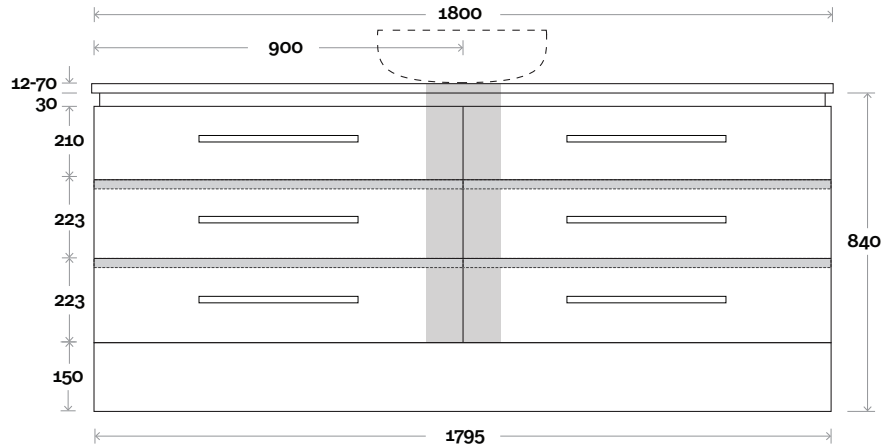

MARQUIS

Riviera

Riviera 15 1800mm all drawer centre basin

Top Thickness

Nova Acrylic Top: 25mm
 Monaco Grande Acrylic Top: 70mm
 Silestone: 20mm
 Caesarstone: 20mm
 Dekton: 12mm
 Symphony: 20mm
 Timber: 30-35mm
 (Above counter only)

Note:

- Nova waste centre: 900mm
- Monaco Grande waste centre: 900mm
- Stone & Timber waste centre: 900mm std (may vary depending on basin)

 Plumbing allowance

Plumbing

Configuration

Kick

Legs

Wallmount

Top Drawer Box

All measurements are in 'mm' and are approximate and to be used as a guide only. Installation preparations are not recommended without product onsite.

MARQUIS

Riviera

Riviera 16 1800mm single basin