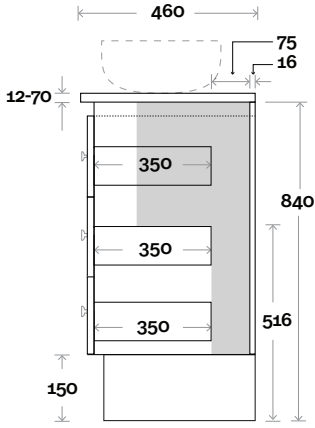

MARQUIS

Riviera

Riviera 1 600mm all drawer centre basin

Top Thickness

- Nova Acrylic Top: 25mm
- Monaco Grande Acrylic Top: 70mm
- Silestone: 20mm
- Caesarstone: 20mm
- Dekton: 12mm
- Symphony: 20mm
- Timber: 30-35mm (Above counter only)

Note:

- Nova waste centre: 300mm
- Monaco Grande waste centre: 300mm
- Stone & Timber waste centre: 300mm std (may vary depending on basin)

 Plumbing allowance

Plumbing

Configuration

Kick

Legs

Wallmount

Top Drawer Box

MARQUIS

Riviera

Riviera 2 600mm centre basin

Top Thickness

Nova Acrylic Top: 25mm
 Monaco Grande Acrylic Top: 70mm
 Silestone: 20mm
 Caesarstone: 20mm
 Dekton: 12mm
 Symphony: 20mm
 Timber: 30-35mm
 (Above counter only)