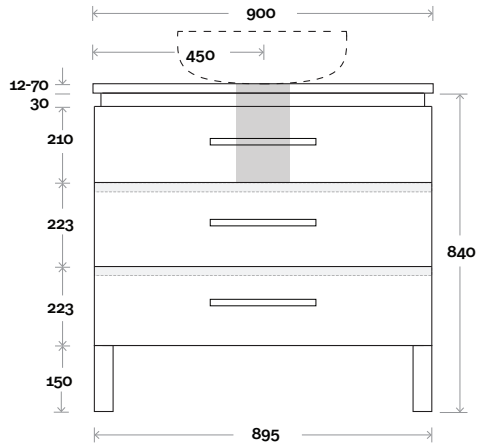

All measurements are in 'mm' and are approximate and to be used as a guide only. Installation preparations are not recommended without product onsite.

MARQUIS

Riviera

Riviera 5 900mm all drawer centre basin

Top Thickness

Nova Acrylic Top: 25mm
 Monaco Grande Acrylic Top: 70mm
 Silestone: 20mm
 Caesarstone: 20mm
 Dekton: 12mm
 Symphony: 20mm
 Timber: 30-35mm
 (Above counter only)

Note:

- Nova waste centre: 450mm
- Monaco Grande waste centre: 450mm
- Stone & Timber waste centre: 450mm std (may vary depending on basin)

 Plumbing allowance

Plumbing

Configuration

Kick

Legs

Wallmount

Top Drawer Box

All measurements are in 'mm' and are approximate and to be used as a guide only. Installation preparations are not recommended without product onsite.

MARQUIS

Riviera

Riviera 6 900mm centre basin

Top Thickness

Nova Acrylic Top: 25mm
 Monaco Grande Acrylic Top: 70mm
 Silestone: 20mm
 Caesarstone: 20mm
 Dekton: 12mm
 Symphony: 20mm
 Timber: 30-35mm
 (Above counter only)