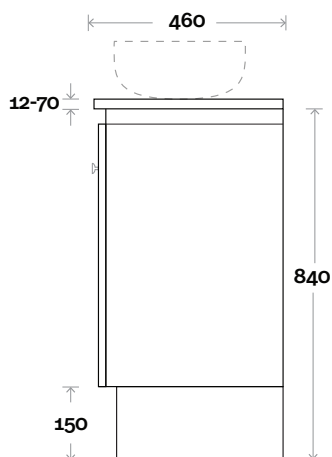

MARQUIS

Riviera

Riviera 10 1200mm off centre basin

Top Thickness
Nova Acrylic Top: 25mm
Silestone: 20mm
Caesarstone: 20mm
Dekton: 12mm
Symphony: 20mm
Timber: 30-35mm
(Above counter only)

1. **Note:**
2. Nova waste centre: 350mm
   - Stone & Timber waste centre: 350mm std (may vary depending on basin)
   - Left or Right hand basin

Plumbing allowance

Plumbing

Configuration

Kick