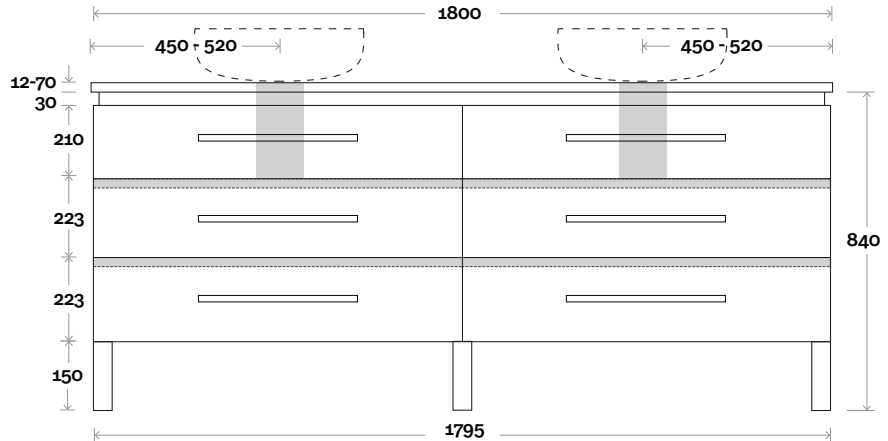

MARQUIS

Riviera

Riviera 17 1800mm all drawer double basin

Top Thickness

Nova Acrylic Top: 25mm
 Monaco Grande Acrylic Top: 70mm
 Silestone: 20mm
 Caesarstone: 20mm
 Dekton: 12mm
 Symphony: 20mm
 Timber: 30-35mm
 (Above counter only)

Note:

- Nova waste centre: 550mm
- Monaco Grande waste centre: 520mm
- Stone & Timber waste centre: 450mm std (may vary depending on basin)

 Plumbing allowance

Plumbing

Configuration

Kick

Legs

Wallmount

Top Drawer Box

All measurements are in 'mm' and are approximate and to be used as a guide only. Installation preparations are not recommended without product onsite.

MARQUIS

Riviera

Riviera 18 1800mm double basin

Top Thickness
 Nova Acrylic Top: 25mm
 Monaco Grande Acrylic Top: 70mm
 Silestone: 20mm
 Caesarstone: 20mm
 Dekton: 12mm
 Symphony: 20mm
 Timber: 30-35mm
 (Above counter only)

Note:
 • Nova waste centre: 550mm
 • Monaco Grande waste centre: 520mm
 • Stone & Timber waste centre: 450mm std (may vary depending on basin)