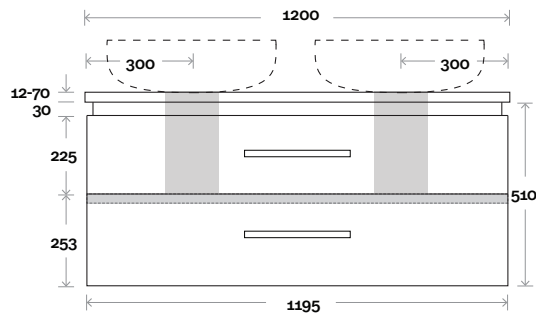

Top Thickness

Nova Acrylic Top: 25mm
 Monaco Grande Acrylic Top: 70mm
 Silestone: 20mm
 Caesarstone: 20mm
 Dekton: 12mm
 Symphony: 20mm
 Timber: 30-35mm
 (Above counter only)

Note:

- Nova waste centre: 300mm
- Monaco Grande waste centre: 300mm
- Stone & Timber waste centre: 300mm std (may vary depending on basin)

 Plumbing allowance

Plumbing

Configuration

Kick

Legs

Wallmount

Top Drawer Box

All measurements are in 'mm' and are approximate and to be used as a guide only. Installation preparations are not recommended without product onsite.