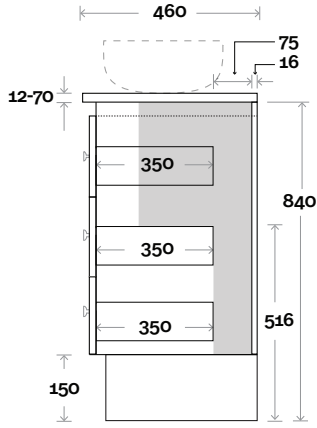

MARQUIS

Riviera

Riviera 17 1800mm all drawer double basin

Top Thickness

Nova Acrylic Top: 25mm
 Monaco Grande Acrylic Top: 70mm
 Silestone: 20mm
 Caesarstone: 20mm
 Dekton: 12mm
 Symphony: 20mm
 Timber: 30-35mm
 (Above counter only)

Note:

- Nova waste centre: 550mm
- Monaco Grande waste centre: 520mm
- Stone & Timber waste centre: 450mm std (may vary depending on basin)

 Plumbing allowance

Plumbing

Configuration

Kick

Legs

Wallmount

Top Drawer Box

All measurements are in 'mm' and are approximate and to be used as a guide only. Installation preparations are not recommended without product onsite.

MARQUIS

Riviera

Riviera 18 1800mm double basin

Top Thickness
 Nova Acrylic Top: 25mm
 Monaco Grande Acrylic Top: 70mm
 Silestone: 20mm
 Caesarstone: 20mm
 Dekton: 12mm
 Symphony: 20mm
 Timber: 30-35mm
 (Above counter only)

Note:
 • Nova waste centre: 550mm
 • Monaco Grande waste centre: 520mm
 • Stone & Timber waste centre: 450mm std (may vary depending on basin)