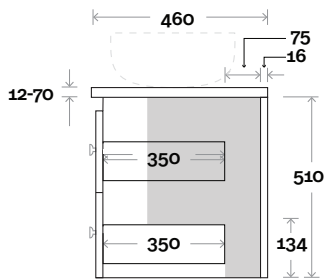

All measurements are in 'mm' and are approximate and to be used as a guide only. Installation preparations are not recommended without product onsite.

MARQUIS

Riviera

Riviera 5 900mm all drawer centre basin

Top Thickness

Nova Acrylic Top: 25mm
 Monaco Grande Acrylic Top: 70mm
 Silestone: 20mm
 Caesarstone: 20mm
 Dekton: 12mm
 Symphony: 20mm
 Timber: 30-35mm
 (Above counter only)

Note:

- Nova waste centre: 450mm
- Monaco Grande waste centre: 450mm
- Stone & Timber waste centre: 450mm std (may vary depending on basin)

 Plumbing allowance

Plumbing

Configuration

Kick

Legs

Wallmount

Top Drawer Box

All measurements are in 'mm' and are approximate and to be used as a guide only. Installation preparations are not recommended without product onsite.