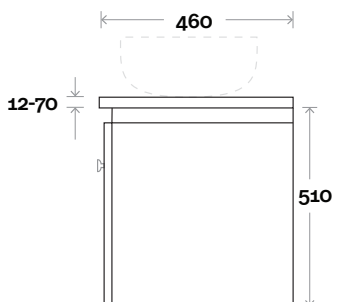

All measurements are in 'mm' and are approximate and to be used as a guide only. Installation preparations are not recommended without product onsite.

MARQUIS

Riviera

Riviera 7 900mm off centre basin

Top Thickness

Nova Acrylic Top: 25mm
 Monaco Grande Acrylic Top: 70mm
 Silestone: 20mm
 Caesarstone: 20mm
 Dekton: 12mm
 Symphony: 20mm
 Timber: 30-35mm
 (Above counter only)

Note:

- Nova waste centre: 300mm
- Monaco Grande waste centre: 300mm
- Stone & Timber waste centre: 300mm std (may vary depending on basin)
- Left or Right hand basin

Plumbing allowance

Plumbing

Configuration

Kick

Legs

Wallmount

All measurements are in 'mm' and are approximate and to be used as a guide only. Installation preparations are not recommended without product onsite.

Top Drawer Box

All measurements are in 'mm' and are approximate and to be used as a guide only. Installation preparations are not recommended without product onsite.

MARQUIS

Riviera

Riviera 8d 1200mm all drawer double basin