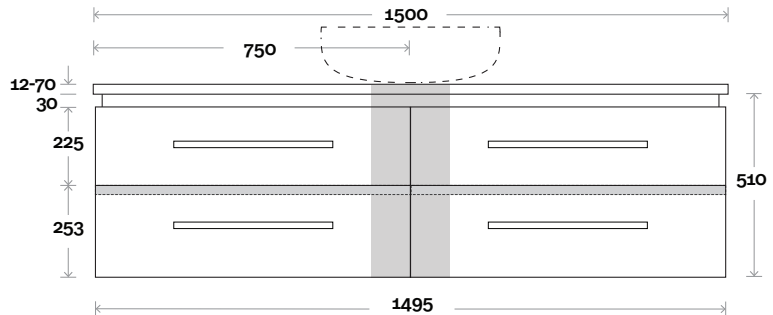

Note:
 • Nova waste centre: 750mm
 • Monaco Grande waste centre: 750mm
 • Stone & Timber waste centre:
 750mm Std (may vary depending on basin)

 **Plumbing allowance**

Plumbing

Configuration

Kick

Legs

Wallmount

Top Drawer Box

All measurements are in 'mm' and are approximate and to be used as a guide only. Installation preparations are not recommended without product onsite.

MARQUIS

Riviera

Riviera 12 1500mm single basin