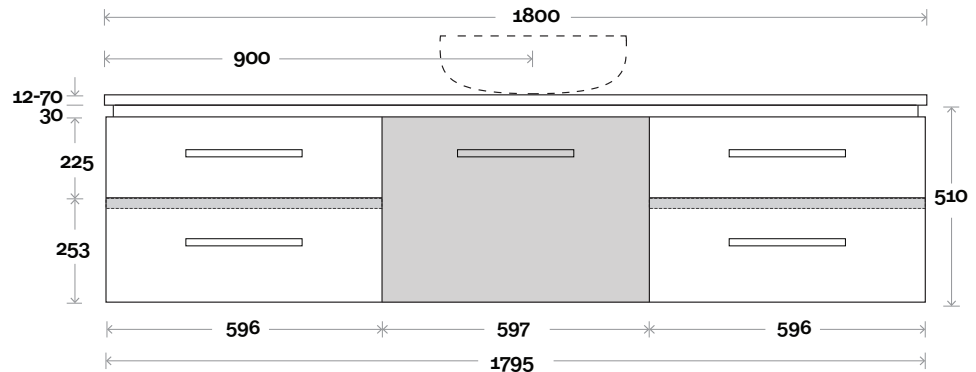

Top Thickness
 Nova Acrylic Top: 25mm
 Monaco Grande Acrylic Top: 70mm
 Silestone: 20mm
 Caesarstone: 20mm
 Dekton: 12mm
 Symphony: 20mm
 Timber: 30-35mm
 (Above counter only)

Note:
 • Nova waste centre: 900mm
 • Monaco Grande waste centre: 900mm
 • Stone & Timber waste centre: 900mm std (may vary depending on basin)

 **Plumbing allowance**

Plumbing

Configuration

Kick

Legs

Wallmount

All measurements are in 'mm' and are approximate and to be used as a guide only. Installation preparations are not recommended without product onsite.