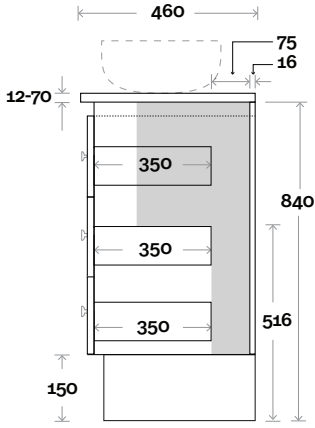

Top Drawer Box

All measurements are in 'mm' and are approximate and to be used as a guide only. Installation preparations are not recommended without product onsite.

MARQUIS

Riviera

Riviera 8d 1200mm all drawer double basin

Top Thickness

Nova Acrylic Top: 25mm
 Monaco Grande Acrylic Top: 70mm
 Silestone: 20mm
 Caesarstone: 20mm
 Dekton: 12mm
 Symphony: 20mm
 Timber: 30-35mm
 (Above counter only)

Note:

- Nova waste centre: 300mm
- Monaco Grande waste centre: 300mm
- Stone & Timber waste centre: 300mm std (may vary depending on basin)

 Plumbing allowance

Plumbing

Configuration

Kick

Legs

Wallmount

Top Drawer Box

All measurements are in 'mm' and are approximate and to be used as a guide only. Installation preparations are not recommended without product onsite.