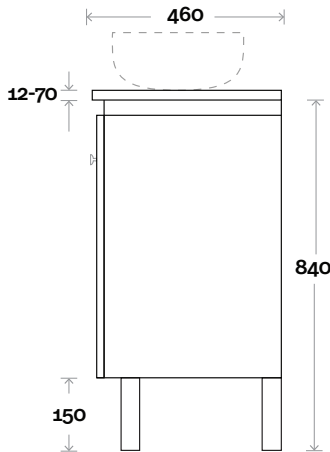

Top Drawer Box

All measurements are in 'mm' and are approximate and to be used as a guide only. Installation preparations are not recommended without product onsite.

MARQUIS

Riviera

Riviera 16 1800mm single basin

Top Thickness
 Nova Acrylic Top: 25mm
 Monaco Grande Acrylic Top: 70mm
 Silestone: 20mm
 Caesarstone: 20mm
 Dekton: 12mm
 Symphony: 20mm
 Timber: 30-35mm
 (Above counter only)

Note:
 • Nova waste centre: 900mm
 • Monaco Grande waste centre: 900mm
 • Stone & Timber waste centre: 900mm std (may vary depending on basin)

 **Plumbing allowance**

Plumbing

Configuration

Kick

Legs

Wallmount

All measurements are in 'mm' and are approximate and to be used as a guide only. Installation preparations are not recommended without product onsite.

MARQUIS

Riviera

Riviera 17 1800mm all drawer double basin

Top Thickness

Nova Acrylic Top: 25mm
 Monaco Grande Acrylic Top: 70mm
 Silestone: 20mm
 Caesarstone: 20mm
 Dekton: 12mm
 Symphony: 20mm
 Timber: 30-35mm
 (Above counter only)