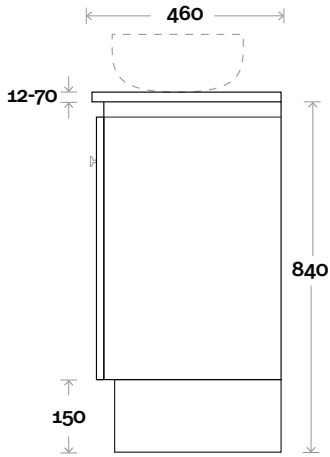

MARQUIS

Riviera

Riviera 9s 1200mm centre basin

Top Thickness
Nova Acrylic Top: 25mm
Monaco Grande Acrylic Top: 70mm
Silestone: 20mm
Caesarstone: 20mm
Dekton: 12mm
Symphony: 20mm
Timber: 30-35mm
(Above counter only)

Note:
• Nova waste centre: 600mm
• Monaco Grande waste centre: 600mm
• Stone & Timber waste centre:
600mm std (may vary depending on basin)

Plumbing allowance

Plumbing

Configuration

Kick