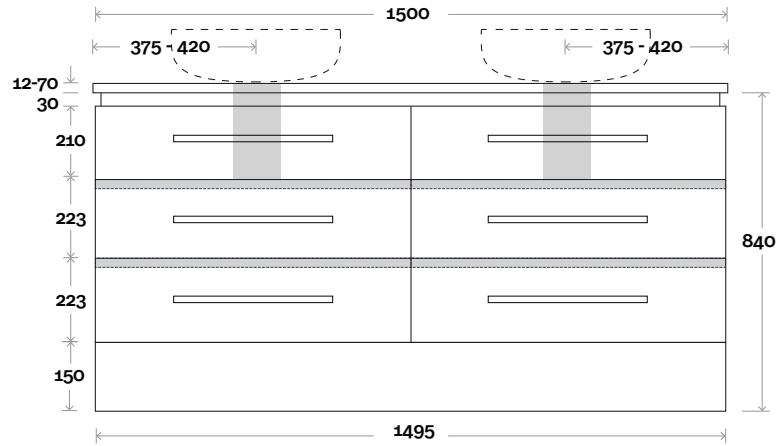

All measurements are in 'mm' and are approximate and to be used as a guide only. Installation preparations are not recommended without product onsite.

MARQUIS

Riviera

Riviera 5 900mm all drawer centre basin

Note:

- Nova waste centre: 400mm
- Monaco Grande waste centre: 420mm
- Stone & Timber waste centre: 375mm Std (may vary depending on basin)

 Plumbing allowance

Plumbing

Configuration

Kick

Legs

Wallmount

Top Drawer Box

All measurements are in 'mm' and are approximate and to be used as a guide only. Installation preparations are not recommended without product onsite.

MARQUIS

Riviera

Riviera 14 1500mm double basin