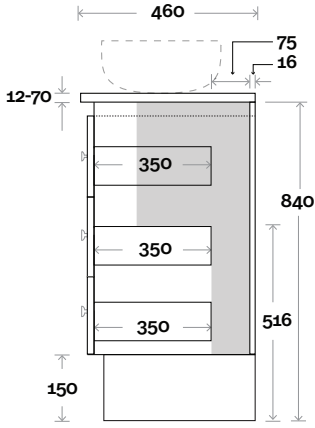

Note:

- Nova waste centre: 375mm
- Monaco Grande waste centre: 375mm
- Stone & Timber waste centre: 375mm Std (may vary depending on basin)

 Plumbing allowance

Plumbing

Configuration

Kick

Legs

Wallmount

Top Drawer Box

MARQUIS

Riviera

Riviera 4 750mm centre basin

Top Thickness

Nova Acrylic Top: 25mm
 Monaco Grande Acrylic Top: 70mm
 Silestone: 20mm
 Caesarstone: 20mm
 Dekton: 12mm
 Symphony: 20mm
 Timber: 30-35mm
 (Above counter only)

All measurements are in 'mm' and are approximate and to be used as a guide only. Installation preparations are not recommended without product onsite.

MARQUIS

Riviera

Riviera 5 900mm all drawer centre basin