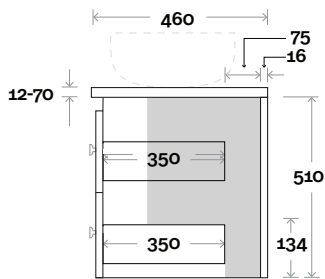

Note:

- Nova waste centre: 550mm
- Monaco Grande waste centre: 520mm
- Stone & Timber waste centre: 450mm std (may vary depending on basin)

 Plumbing allowance

Plumbing

Configuration

Kick

Legs

Wallmount

Top Drawer Box

All measurements are in 'mm' and are approximate and to be used as a guide only. Installation preparations are not recommended without product onsite.

MARQUIS

Riviera

Riviera 18 1800mm double basin