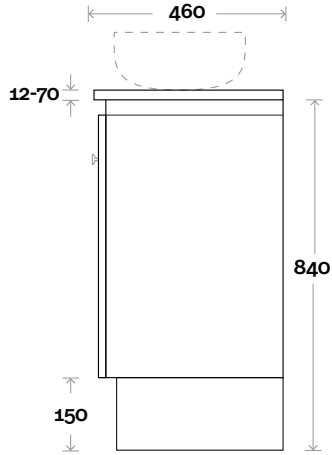

MARQUIS

Riviera

Riviera 9d 1200mm double basin

Top Thickness

Nova Acrylic Top: 25mm
Monaco Grande Acrylic Top: 70mm
Silestone: 20mm
Caesarstone: 20mm
Dekton: 12mm
Symphony: 20mm
Timber: 30-35mm
(Above counter only)

Note:

- Nova waste centre: 300mm
- Monaco Grande waste centre: 300mm
- Stone & Timber waste centre: 300mm std (may vary depending on basin)

Plumbing allowance

Plumbing

Configuration

Kick