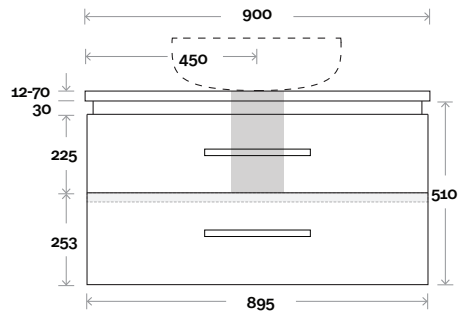

All measurements are in 'mm' and are approximate and to be used as a guide only. Installation preparations are not recommended without product onsite.

MARQUIS

Riviera

Riviera 5 900mm all drawer centre basin

Top Thickness

Nova Acrylic Top: 25mm
 Monaco Grande Acrylic Top: 70mm
 Silestone: 20mm
 Caesarstone: 20mm
 Dekton: 12mm
 Symphony: 20mm
 Timber: 30-35mm
 (Above counter only)

Note:

- Nova waste centre: 450mm
- Monaco Grande waste centre: 450mm
- Stone & Timber waste centre: 450mm std (may vary depending on basin)

 Plumbing allowance

Plumbing

Configuration

Kick

Legs

Wallmount

Top Drawer Box

All measurements are in 'mm' and are approximate and to be used as a guide only. Installation preparations are not recommended without product onsite.

MARQUIS

Riviera

Riviera 6 900mm centre basin

Top Thickness

Nova Acrylic Top: 25mm
 Monaco Grande Acrylic Top: 70mm
 Silestone: 20mm
 Caesarstone: 20mm
 Dekton: 12mm
 Symphony: 20mm
 Timber: 30-35mm
 (Above counter only)