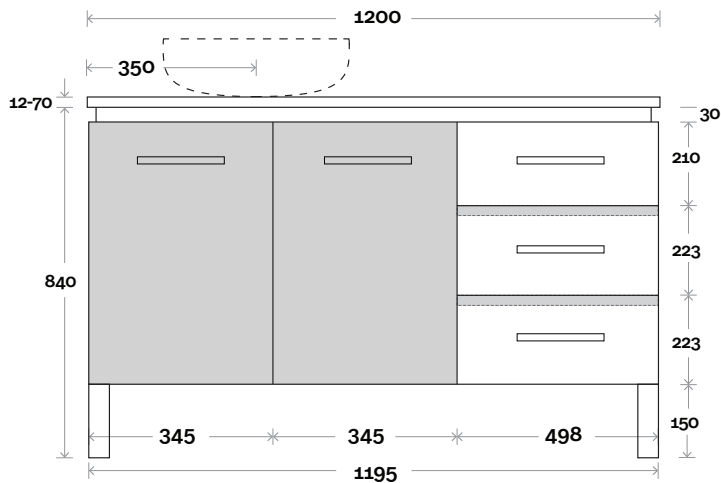

Plumbing allowance

Plumbing

Configuration

Kick

Legs

Wallmount

All measurements are in 'mm' and are approximate and to be used as a guide only. Installation preparations are not recommended without product onsite.