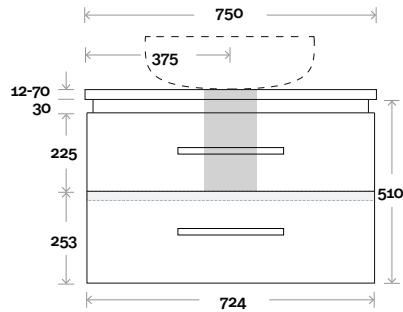

Top Drawer Box

MARQUIS

Riviera

Riviera 2 600mm centre basin

Top Thickness

Nova Acrylic Top: 25mm
 Monaco Grande Acrylic Top: 70mm
 Silestone: 20mm
 Caesarstone: 20mm
 Dekton: 12mm
 Symphony: 20mm
 Timber: 30-35mm
 (Above counter only)

MARQUIS

Riviera

Riviera 3 750mm all drawer centre basin

Top Thickness

Nova Acrylic Top: 25mm
 Monaco Grande Acrylic Top: 70mm
 Silestone: 20mm
 Caesarstone: 20mm
 Dekton: 12mm
 Symphony: 20mm
 Timber: 30-35mm
 (Above counter only)

Note:

- Nova waste centre: 375mm
- Monaco Grande waste centre: 375mm
- Stone & Timber waste centre: 375mm Std (may vary depending on basin)

 Plumbing allowance

Plumbing

Configuration

Kick

Legs

Wallmount

Top Drawer Box

MARQUIS

Riviera

Riviera 4 750mm centre basin

Top Thickness

Nova Acrylic Top: 25mm
 Monaco Grande Acrylic Top: 70mm
 Silestone: 20mm
 Caesarstone: 20mm
 Dekton: 12mm
 Symphony: 20mm
 Timber: 30-35mm
 (Above counter only)