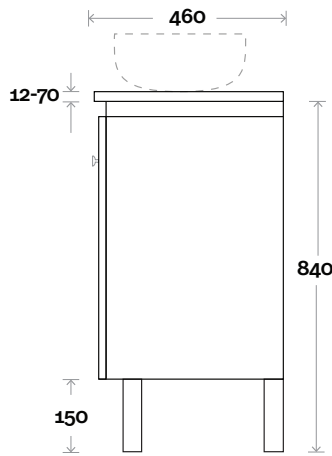

MARQUIS

Riviera

Riviera 6 900mm centre basin

Top Thickness

Nova Acrylic Top: 25mm
 Monaco Grande Acrylic Top: 70mm
 Silestone: 20mm
 Caesarstone: 20mm
 Dekton: 12mm
 Symphony: 20mm
 Timber: 30-35mm
 (Above counter only)

Note:

- Nova waste centre: 450mm
- Monaco Grande waste centre: 450mm
- Stone & Timber waste centre: 450mm std (may vary depending on basin)

Plumbing allowance

Plumbing

Configuration

Kick

Legs

Wallmount

All measurements are in 'mm' and are approximate and to be used as a guide only. Installation preparations are not recommended without product onsite.

MARQUIS

Riviera

Riviera 7 900mm off centre basin

Top Thickness

Nova Acrylic Top: 25mm
 Monaco Grande Acrylic Top: 70mm
 Silestone: 20mm
 Caesarstone: 20mm
 Dekton: 12mm
 Symphony: 20mm
 Timber: 30-35mm
 (Above counter only)

Note:

- Nova waste centre: 300mm
- Monaco Grande waste centre: 300mm
- Stone & Timber waste centre: 300mm std (may vary depending on basin)
- Left or Right hand basin