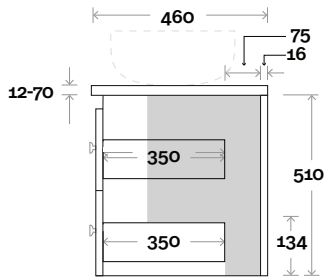

Note:
 • Nova waste centre: 750mm
 • Monaco Grande waste centre: 750mm
 • Stone & Timber waste centre:
 750mm Std (may vary depending on basin)

 **Plumbing allowance**

Plumbing

Configuration

Kick

Legs

Wallmount

Top Drawer Box

All measurements are in 'mm' and are approximate and to be used as a guide only. Installation preparations are not recommended without product onsite.

MARQUIS

Riviera

Riviera 12 1500mm single basin