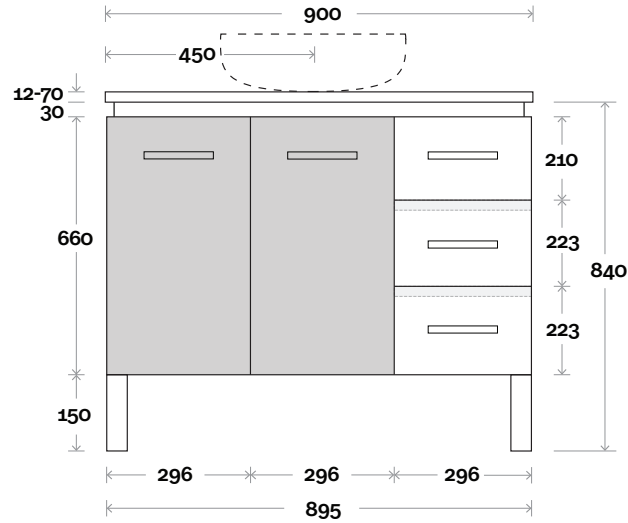

Note:

- Nova waste centre: 450mm
- Monaco Grande waste centre: 450mm
- Stone & Timber waste centre: 450mm std (may vary depending on basin)

Plumbing allowance

Plumbing

Configuration

Kick

Legs

Wallmount