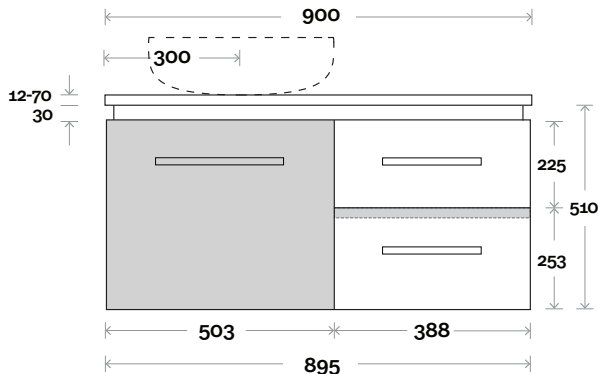

Nova Acrylic Top: 25mm
 Monaco Grande Acrylic Top: 70mm
 Silestone: 20mm
 Caesarstone: 20mm
 Dekton: 12mm
 Symphony: 20mm
 Timber: 30-35mm
 (Above counter only)

Note:

- Nova waste centre: 300mm
- Monaco Grande waste centre: 300mm
- Stone & Timber waste centre: 300mm std (may vary depending on basin)
- Left or Right hand basin

Plumbing allowance

Plumbing

Configuration

Kick

Legs

Wallmount

All measurements are in 'mm' and are approximate and to be used as a guide only. Installation preparations are not recommended without product onsite.