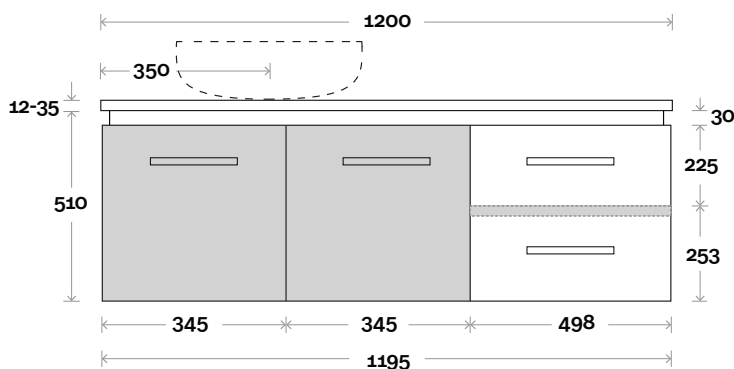

Plumbing allowance

Plumbing

Configuration

Kick

Legs

Wallmount

All measurements are in 'mm' and are approximate and to be used as a guide only. Installation preparations are not recommended without product onsite.