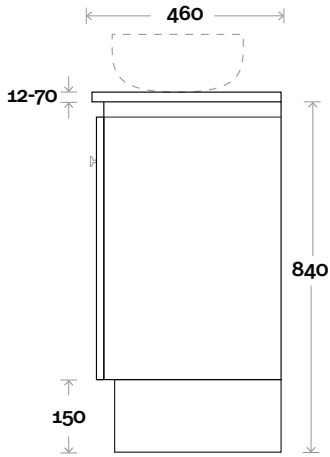

MARQUIS

Riviera

Riviera 16 1800mm single basin

Top Thickness
Nova Acrylic Top: 25mm
Monaco Grande Acrylic Top: 70mm
Silestone: 20mm
Caesarstone: 20mm
Dekton: 12mm
Symphony: 20mm
Timber: 30-35mm
(Above counter only)

Note:
• Nova waste centre: 900mm
• Monaco Grande waste centre: 900mm
• Stone & Timber waste centre: 900mm std (may vary depending on basin)

Plumbing allowance

Plumbing

Configuration

Kick