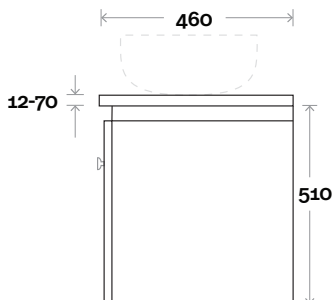

All measurements are in 'mm' and are approximate and to be used as a guide only. Installation preparations are not recommended without product onsite.

MARQUIS

Riviera

Riviera 9d 1200mm double basin

Top Thickness

Nova Acrylic Top: 25mm
 Monaco Grande Acrylic Top: 70mm
 Silestone: 20mm
 Caesarstone: 20mm
 Dekton: 12mm
 Symphony: 20mm
 Timber: 30-35mm
 (Above counter only)

Note:

- Nova waste centre: 300mm
- Monaco Grande waste centre: 300mm
- Stone & Timber waste centre: 300mm std (may vary depending on basin)

Plumbing allowance

Plumbing

Configuration

Kick

Legs

Wallmount

All measurements are in 'mm' and are approximate and to be used as a guide only. Installation preparations are not recommended without product onsite.

MARQUIS

Riviera

Riviera 10 1200mm off centre basin

Top Thickness
 Nova Acrylic Top: 25mm
 Silestone: 20mm
 Caesarstone: 20mm
 Dekton: 12mm
 Symphony: 20mm
 Timber: 30-35mm
 (Above counter only)

- Note:**
- Nova waste centre: 350mm
 - Stone & Timber waste centre: 350mm std (may vary depending on basin)
 - Left or Right hand basin