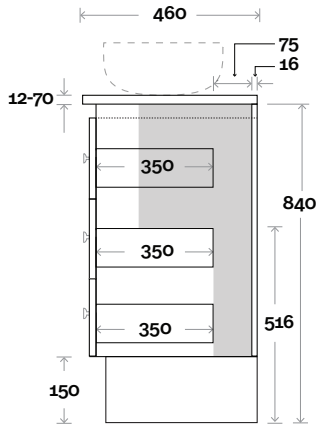

Note:

- Nova waste centre: 400mm
- Monaco Grande waste centre: 420mm
- Stone & Timber waste centre: 375mm Std (may vary depending on basin)

 Plumbing allowance

Plumbing

Configuration

Kick

Legs

Wallmount

Top Drawer Box

All measurements are in 'mm' and are approximate and to be used as a guide only. Installation preparations are not recommended without product onsite.

MARQUIS

Riviera

Riviera 14 1500mm double basin

Top Thickness

Nova Acrylic Top: 25mm
 Monaco Grande Acrylic Top: 70mm
 Silestone: 20mm
 Caesarstone: 20mm
 Dekton: 12mm
 Symphony: 20mm
 Timber: 30-35mm
 (Above counter only)

Note:

- Nova waste centre: 400mm
- Monaco Grande waste centre: 420mm
- Stone & Timber waste centre: 375mm Std (may vary depending on basin)