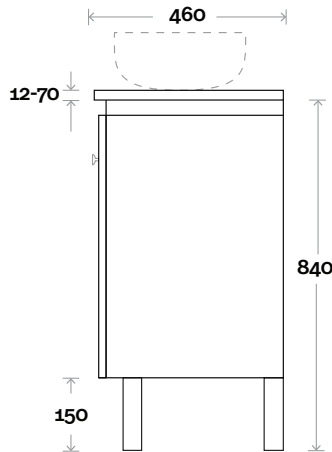

Top Drawer Box

All measurements are in 'mm' and are approximate and to be used as a guide only. Installation preparations are not recommended without product onsite.

MARQUIS

Riviera

Riviera 12 1500mm single basin

Top Thickness
 Nova Acrylic Top: 25mm
 Monaco Grande Acrylic Top: 70mm
 Silestone: 20mm
 Caesarstone: 20mm
 Dekton: 12mm
 Symphony: 20mm
 Timber: 30-35mm
 (Above counter only)

Note:
 • Nova waste centre: 750mm
 • Monaco Grande waste centre: 750mm
 • Stone & Timber waste centre:
 750mm std (may vary depending on basin)

Plumbing allowance

Plumbing

Configuration

Kick

Legs

Wallmount

All measurements are in 'mm' and are approximate and to be used as a guide only. Installation preparations are not recommended without product onsite.

Top Drawer Box

All measurements are in 'mm' and are approximate and to be used as a guide only. Installation preparations are not recommended without product onsite.

MARQUIS

Riviera

Riviera 14 1500mm double basin