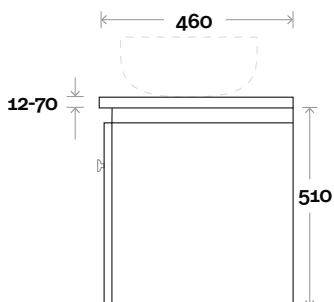

Top Drawer Box

All measurements are in 'mm' and are approximate and to be used as a guide only. Installation preparations are not recommended without product onsite.

MARQUIS

Riviera

Riviera 12 1500mm single basin

Top Thickness
 Nova Acrylic Top: 25mm
 Monaco Grande Acrylic Top: 70mm
 Silestone: 20mm
 Caesarstone: 20mm
 Dekton: 12mm
 Symphony: 20mm
 Timber: 30-35mm
 (Above counter only)

Note:
 • Nova waste centre: 750mm
 • Monaco Grande waste centre: 750mm
 • Stone & Timber waste centre:
 750mm std (may vary depending on basin)

Plumbing allowance

Plumbing

Configuration

Kick

Legs

Wallmount

All measurements are in 'mm' and are approximate and to be used as a guide only. Installation preparations are not recommended without product onsite.

Top Drawer Box

All measurements are in 'mm' and are approximate and to be used as a guide only. Installation preparations are not recommended without product onsite.

MARQUIS

Riviera

Riviera 14 1500mm double basin