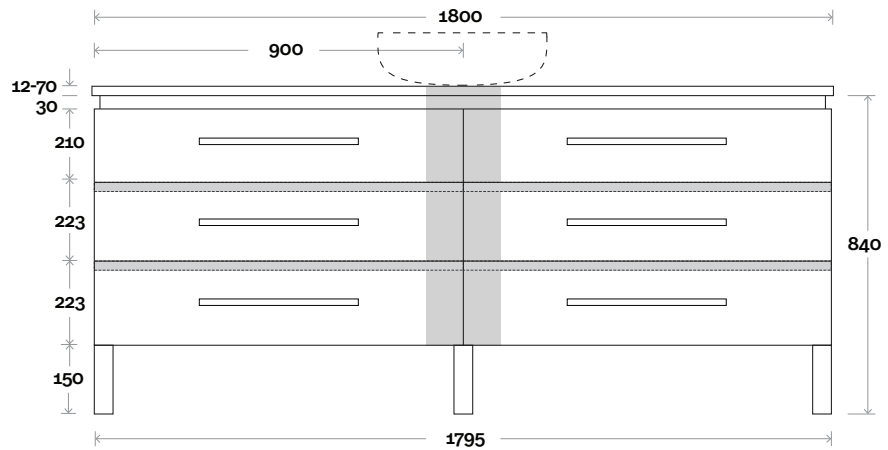

Note:

- Nova waste centre: 900mm
- Monaco Grande waste centre: 900mm
- Stone & Timber waste centre: 900mm std (may vary depending on basin)

 Plumbing allowance

Plumbing

Configuration

Kick

Legs

Wallmount

Top Drawer Box

All measurements are in 'mm' and are approximate and to be used as a guide only. Installation preparations are not recommended without product onsite.

MARQUIS

Riviera

Riviera 16 1800mm single basin