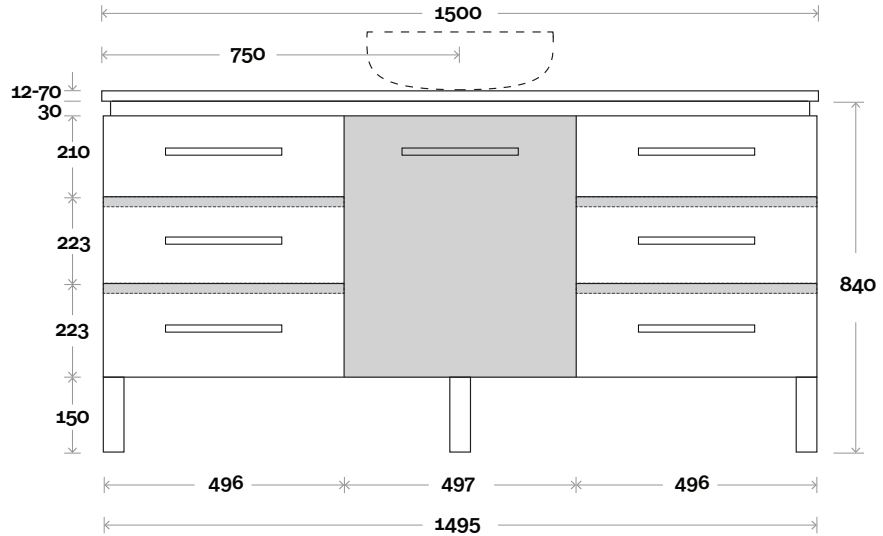

Plumbing allowance

Plumbing

Configuration

Kick

Legs

Wallmount

All measurements are in 'mm' and are approximate and to be used as a guide only. Installation preparations are not recommended without product onsite.