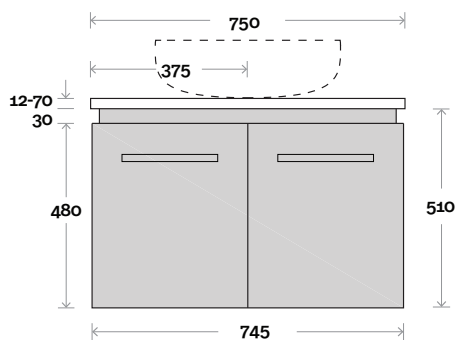

Note:

- Nova waste centre: 375mm
- Monaco Grande waste centre: 375mm
- Stone & Timber waste centre: 375mm Std (may vary depending on basin)

Plumbing allowance

Plumbing

Configuration

Kick

Legs

Wallmount

All measurements are in 'mm' and are approximate and to be used as a guide only. Installation preparations are not recommended without product onsite.

MARQUIS

Riviera

Riviera 5 900mm all drawer centre basin