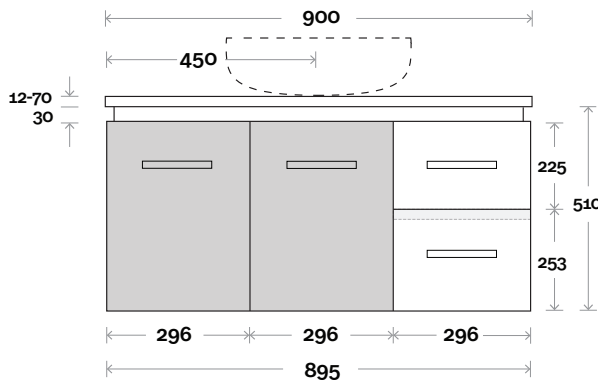

Note:

- Nova waste centre: 450mm
- Monaco Grande waste centre: 450mm
- Stone & Timber waste centre: 450mm std (may vary depending on basin)

Plumbing allowance

Plumbing

Configuration

Kick

Legs

Wallmount