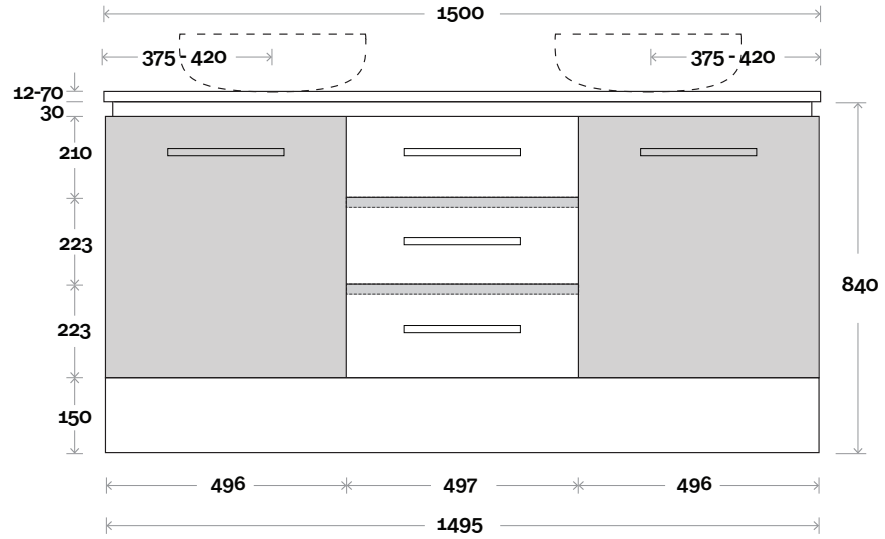

MARQUIS

Riviera

Riviera 14 1500mm double basin

Top Thickness

Nova Acrylic Top: 25mm
Monaco Grande Acrylic Top: 70mm
Silestone: 20mm
Caesarstone: 20mm
Dekton: 12mm
Symphony: 20mm
Timber: 30-35mm
(Above counter only)

Note:

- Nova waste centre: 400mm
- Monaco Grande waste centre: 420mm
- Stone & Timber waste centre: 375mm Std (may vary depending on basin)

Plumbing allowance

Plumbing

Configuration

Kick