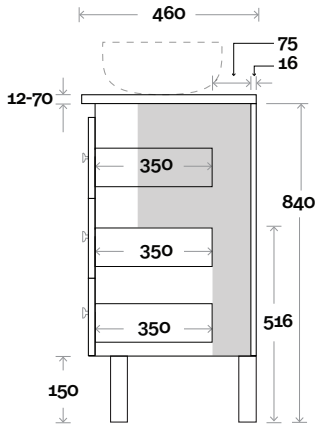

Note:

- Nova waste centre: 375mm
- Monaco Grande waste centre: 375mm
- Stone & Timber waste centre: 375mm Std (may vary depending on basin)

 Plumbing allowance

Plumbing

Configuration

Kick

Legs

Wallmount

Top Drawer Box

MARQUIS

Riviera

Riviera 4 750mm centre basin

Top Thickness

Nova Acrylic Top: 25mm
 Monaco Grande Acrylic Top: 70mm
 Silestone: 20mm
 Caesarstone: 20mm
 Dekton: 12mm
 Symphony: 20mm
 Timber: 30-35mm
 (Above counter only)