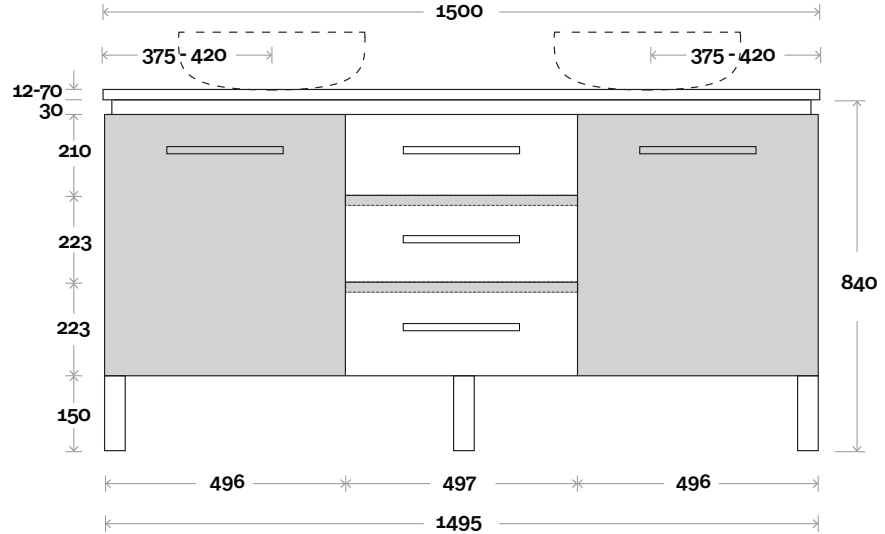

All measurements are in 'mm' and are approximate and to be used as a guide only. Installation preparations are not recommended without product onsite.

MARQUIS

Riviera

Riviera 5 900mm all drawer centre basin

Top Drawer Box

All measurements are in 'mm' and are approximate and to be used as a guide only. Installation preparations are not recommended without product onsite.

MARQUIS

Riviera

Riviera 14 1500mm double basin

Plumbing allowance

Plumbing

Configuration

Kick

Legs

Wallmount

All measurements are in 'mm' and are approximate and to be used as a guide only. Installation preparations are not recommended without product onsite.