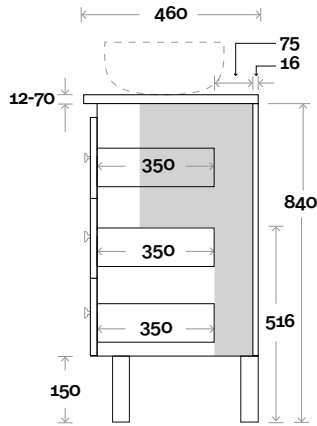

Note:
 • Nova waste centre: 750mm
 • Monaco Grande waste centre: 750mm
 • Stone & Timber waste centre:
 750mm Std (may vary depending on basin)

 **Plumbing allowance**

Plumbing

Configuration

Kick

Legs

Wallmount

Top Drawer Box

All measurements are in 'mm' and are approximate and to be used as a guide only. Installation preparations are not recommended without product onsite.

MARQUIS

Riviera

Riviera 12 1500mm single basin