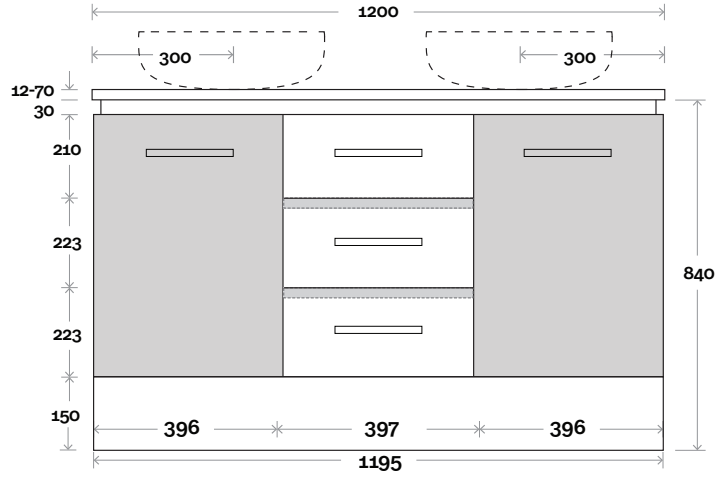

MARQUIS

Riviera

Riviera 9d 1200mm double basin

Top Thickness

Nova Acrylic Top: 25mm
Monaco Grande Acrylic Top: 70mm
Silestone: 20mm
Caesarstone: 20mm
Dekton: 12mm
Symphony: 20mm
Timber: 30-35mm
(Above counter only)

Note:

- Nova waste centre: 300mm
- Monaco Grande waste centre: 300mm
- Stone & Timber waste centre: 300mm std (may vary depending on basin)

Plumbing allowance

Plumbing

Configuration

Kick