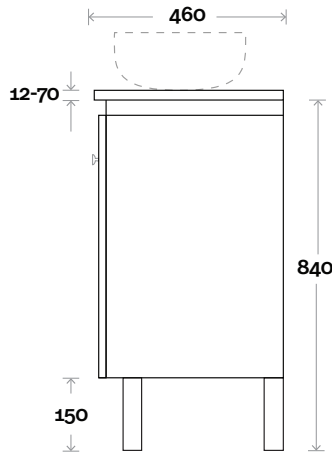

Top Drawer Box

All measurements are in 'mm' and are approximate and to be used as a guide only. Installation preparations are not recommended without product onsite.

MARQUIS

Riviera

Riviera 14 1500mm double basin

Top Thickness

Nova Acrylic Top: 25mm
 Monaco Grande Acrylic Top: 70mm
 Silestone: 20mm
 Caesarstone: 20mm
 Dekton: 12mm
 Symphony: 20mm
 Timber: 30-35mm
 (Above counter only)

Note:

- Nova waste centre: 400mm
- Monaco Grande waste centre: 420mm
- Stone & Timber waste centre: 375mm Std (may vary depending on basin)

Plumbing allowance

Plumbing

Configuration

Kick

Legs

Wallmount

All measurements are in 'mm' and are approximate and to be used as a guide only. Installation preparations are not recommended without product onsite.

MARQUIS

Riviera

Riviera 15 1800mm all drawer centre basin

Top Thickness

Nova Acrylic Top: 25mm
 Monaco Grande Acrylic Top: 70mm
 Silestone: 20mm
 Caesarstone: 20mm
 Dekton: 12mm
 Symphony: 20mm
 Timber: 30-35mm
 (Above counter only)