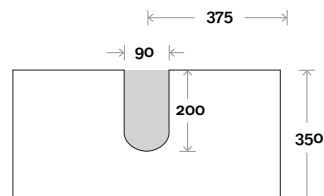

Note:

- Nova waste centre: 375mm
- Monaco Grande waste centre: 375mm
- Stone & Timber waste centre: 375mm Std (may vary depending on basin)

 Plumbing allowance

Plumbing

Configuration

Kick

Legs

Wallmount

Top Drawer Box

MARQUIS

Riviera

Riviera 4 750mm centre basin

Top Thickness

Nova Acrylic Top: 25mm
 Monaco Grande Acrylic Top: 70mm
 Silestone: 20mm
 Caesarstone: 20mm
 Dekton: 12mm
 Symphony: 20mm
 Timber: 30-35mm
 (Above counter only)