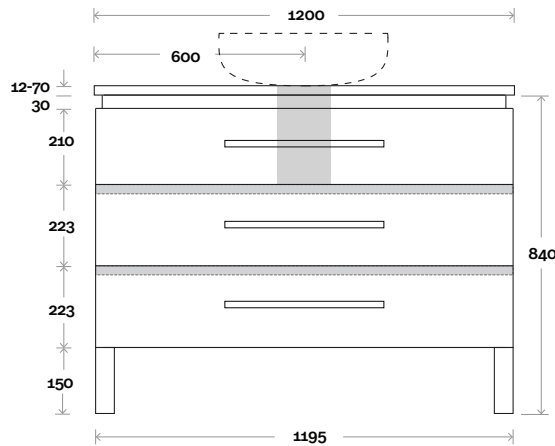

Nova Acrylic Top: 25mm
 Monaco Grande Acrylic Top: 70mm
 Silestone: 20mm
 Caesarstone: 20mm
 Dekton: 12mm
 Symphony: 20mm
 Timber: 30-35mm
 (Above counter only)

Note:

- Nova waste centre: 300mm
- Monaco Grande waste centre: 300mm
- Stone & Timber waste centre: 300mm std (may vary depending on basin)
- Left or Right hand basin

Note:

- Nova waste centre: 600mm
- Monaco Grande waste centre: 600mm
- Stone & Timber waste centre: 600mm std (may vary depending on basin)

 Plumbing allowance

Plumbing

Configuration

Kick

Legs

Wallmount

Top Drawer Box

All measurements are in 'mm' and are approximate and to be used as a guide only. Installation preparations are not recommended without product onsite.

MARQUIS

Riviera

Riviera 8d 1200mm all drawer double basin

Top Thickness

Nova Acrylic Top: 25mm
 Monaco Grande Acrylic Top: 70mm
 Silestone: 20mm
 Caesarstone: 20mm
 Dekton: 12mm
 Symphony: 20mm
 Timber: 30-35mm
 (Above counter only)

Note:

- Nova waste centre: 300mm
- Monaco Grande waste centre: 300mm
- Stone & Timber waste centre: 300mm std (may vary depending on basin)