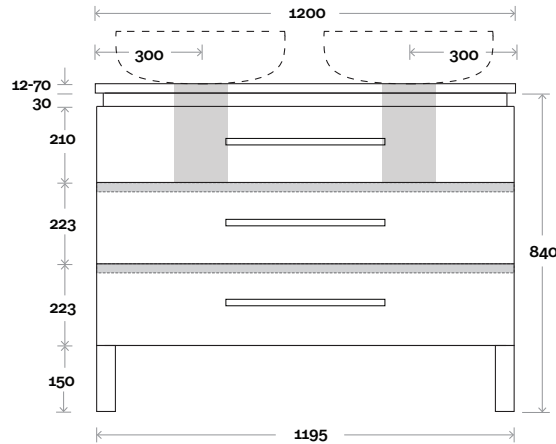

Top Thickness

Nova Acrylic Top: 25mm
 Monaco Grande Acrylic Top: 70mm
 Silestone: 20mm
 Caesarstone: 20mm
 Dekton: 12mm
 Symphony: 20mm
 Timber: 30-35mm
 (Above counter only)

Note:

- Nova waste centre: 300mm
- Monaco Grande waste centre: 300mm
- Stone & Timber waste centre: 300mm std (may vary depending on basin)

 Plumbing allowance

Plumbing

Configuration

Kick

Legs

Wallmount

Top Drawer Box

All measurements are in 'mm' and are approximate and to be used as a guide only. Installation preparations are not recommended without product onsite.