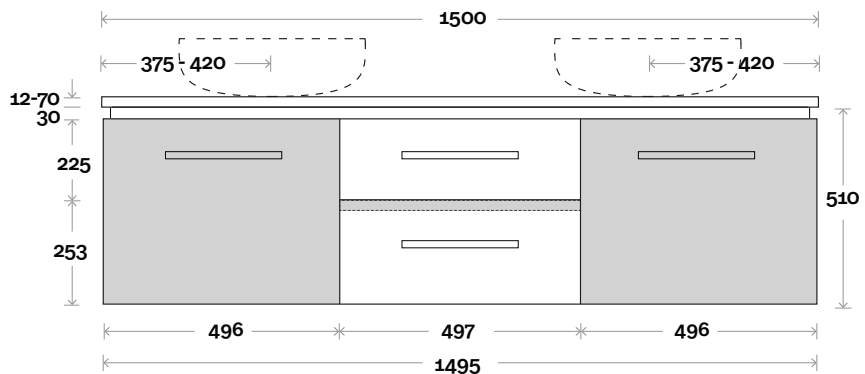

All measurements are in 'mm' and are approximate and to be used as a guide only. Installation preparations are not recommended without product onsite.

MARQUIS

Riviera

Riviera 5 900mm all drawer centre basin

Top Drawer Box

All measurements are in 'mm' and are approximate and to be used as a guide only. Installation preparations are not recommended without product onsite.

MARQUIS

Riviera

Riviera 14 1500mm double basin

Plumbing allowance

Plumbing

Configuration

Kick

Legs

Wallmount

All measurements are in 'mm' and are approximate and to be used as a guide only. Installation preparations are not recommended without product onsite.