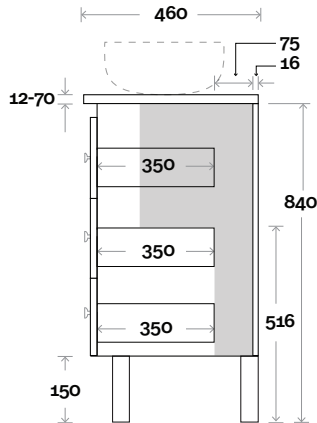

MARQUIS

Riviera

Riviera 17 1800mm all drawer double basin

Top Thickness

Nova Acrylic Top: 25mm
 Monaco Grande Acrylic Top: 70mm
 Silestone: 20mm
 Caesarstone: 20mm
 Dekton: 12mm
 Symphony: 20mm
 Timber: 30-35mm
 (Above counter only)

Note:

- Nova waste centre: 550mm
- Monaco Grande waste centre: 520mm
- Stone & Timber waste centre: 450mm std (may vary depending on basin)

 Plumbing allowance

Plumbing

Configuration

Kick

Legs

Wallmount

Top Drawer Box

All measurements are in 'mm' and are approximate and to be used as a guide only. Installation preparations are not recommended without product onsite.

MARQUIS

Riviera

Riviera 18 1800mm double basin

Top Thickness
 Nova Acrylic Top: 25mm
 Monaco Grande Acrylic Top: 70mm
 Silestone: 20mm
 Caesarstone: 20mm
 Dekton: 12mm
 Symphony: 20mm
 Timber: 30-35mm
 (Above counter only)

Note:
 • Nova waste centre: 550mm
 • Monaco Grande waste centre: 520mm
 • Stone & Timber waste centre: 450mm std (may vary depending on basin)