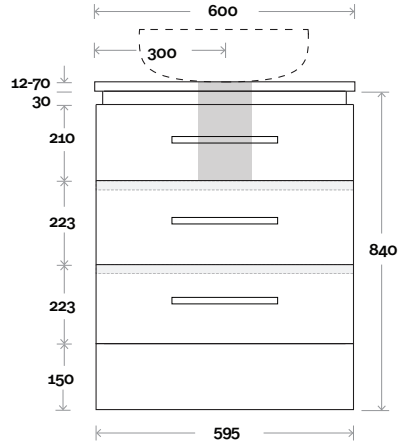

MARQUIS

Riviera

Riviera 1 600mm all drawer centre basin

Top Thickness

- Nova Acrylic Top: 25mm
- Monaco Grande Acrylic Top: 70mm
- Silestone: 20mm
- Caesarstone: 20mm
- Dekton: 12mm
- Symphony: 20mm
- Timber: 30-35mm (Above counter only)

Note:

- Nova waste centre: 300mm
- Monaco Grande waste centre: 300mm
- Stone & Timber waste centre: 300mm std (may vary depending on basin)

 Plumbing allowance

Plumbing

Configuration

Kick

Legs

Wallmount

Top Drawer Box

MARQUIS

Riviera

Riviera 2 600mm centre basin

Top Thickness

Nova Acrylic Top: 25mm
 Monaco Grande Acrylic Top: 70mm
 Silestone: 20mm
 Caesarstone: 20mm
 Dekton: 12mm
 Symphony: 20mm
 Timber: 30-35mm
 (Above counter only)