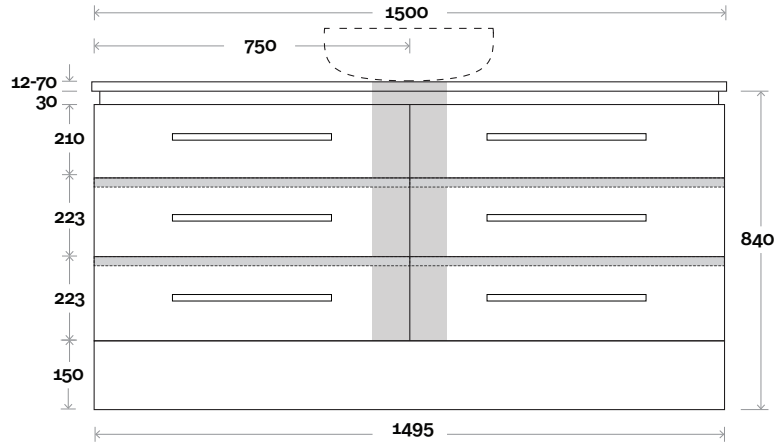

MARQUIS

Riviera

Riviera 11 1500mm all drawer single basin

Top Thickness
Nova Acrylic Top: 25mm
Monaco Grande Acrylic Top: 70mm
Silestone: 20mm
Caesarstone: 20mm
Dekton: 12mm
Symphony: 20mm
Timber: 30-35mm
(Above counter only)

Note:
• Nova waste centre: 750mm
• Monaco Grande waste centre: 750mm
• Stone & Timber waste centre:
750mm Std (may vary depending on basin)

Plumbing allowance

Plumbing

Configuration

Kick