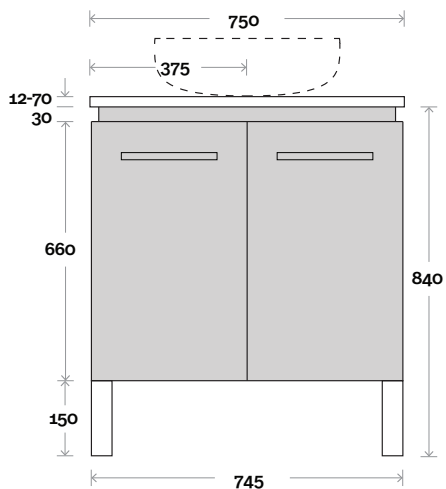

MARQUIS

Riviera

Riviera 4 750mm centre basin

Top Thickness

Nova Acrylic Top: 25mm
Monaco Grande Acrylic Top: 70mm
Silestone: 20mm
Caesarstone: 20mm
Dekton: 12mm
Symphony: 20mm
Timber: 30-35mm
(Above counter only)

Note:

- Nova waste centre: 375mm
- Monaco Grande waste centre: 375mm
- Stone & Timber waste centre: 375mm Std (may vary depending on basin)

Plumbing allowance

Plumbing

Configuration

Kick

Legs

Wallmount

All measurements are in 'mm' and are approximate and to be used as a guide only. Installation preparations are not recommended without product onsite.