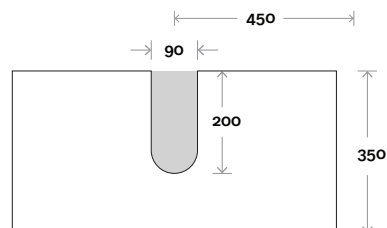

Top Thickness

Nova Acrylic Top: 25mm
 Monaco Grande Acrylic Top: 70mm
 Silestone: 20mm
 Caesarstone: 20mm
 Dekton: 12mm
 Symphony: 20mm
 Timber: 30-35mm
 (Above counter only)

Note:

- Nova waste centre: 450mm
- Monaco Grande waste centre: 450mm
- Stone & Timber waste centre: 450mm std (may vary depending on basin)

 Plumbing allowance

Plumbing

Configuration

Kick

Legs

Wallmount

Top Drawer Box

All measurements are in 'mm' and are approximate and to be used as a guide only. Installation preparations are not recommended without product onsite.

MARQUIS

Riviera

Riviera 6 900mm centre basin

Top Thickness

Nova Acrylic Top: 25mm
 Monaco Grande Acrylic Top: 70mm
 Silestone: 20mm
 Caesarstone: 20mm
 Dekton: 12mm
 Symphony: 20mm
 Timber: 30-35mm
 (Above counter only)