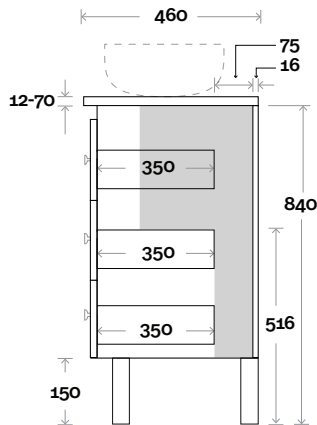

MARQUIS

Riviera

Riviera 15 1800mm all drawer centre basin

Top Thickness

Nova Acrylic Top: 25mm
 Monaco Grande Acrylic Top: 70mm
 Silestone: 20mm
 Caesarstone: 20mm
 Dekton: 12mm
 Symphony: 20mm
 Timber: 30-35mm
 (Above counter only)

Note:

- Nova waste centre: 900mm
- Monaco Grande waste centre: 900mm
- Stone & Timber waste centre: 900mm std (may vary depending on basin)

 Plumbing allowance

Plumbing

Configuration

Kick

Legs

Wallmount

Top Drawer Box

All measurements are in 'mm' and are approximate and to be used as a guide only. Installation preparations are not recommended without product onsite.

MARQUIS

Riviera

Riviera 16 1800mm single basin

Top Thickness
 Nova Acrylic Top: 25mm
 Monaco Grande Acrylic Top: 70mm
 Silestone: 20mm
 Caesarstone: 20mm
 Dekton: 12mm
 Symphony: 20mm
 Timber: 30-35mm
 (Above counter only)

Note:
 • Nova waste centre: 900mm
 • Monaco Grande waste centre: 900mm
 • Stone & Timber waste centre: 900mm std (may vary depending on basin)