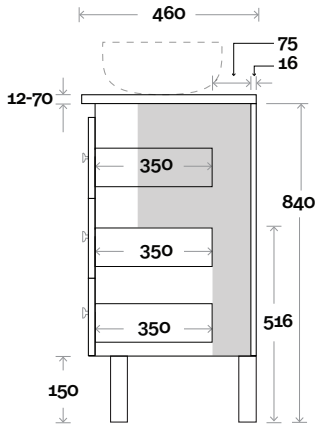

Top Drawer Box

All measurements are in 'mm' and are approximate and to be used as a guide only. Installation preparations are not recommended without product onsite.

MARQUIS

Riviera

Riviera 8d 1200mm all drawer double basin

Top Thickness

Nova Acrylic Top: 25mm
 Monaco Grande Acrylic Top: 70mm
 Silestone: 20mm
 Caesarstone: 20mm
 Dekton: 12mm
 Symphony: 20mm
 Timber: 30-35mm
 (Above counter only)

Note:

- Nova waste centre: 300mm
- Monaco Grande waste centre: 300mm
- Stone & Timber waste centre: 300mm std (may vary depending on basin)

 Plumbing allowance

Plumbing

Configuration

Kick

Legs

Wallmount

Top Drawer Box

All measurements are in 'mm' and are approximate and to be used as a guide only. Installation preparations are not recommended without product onsite.