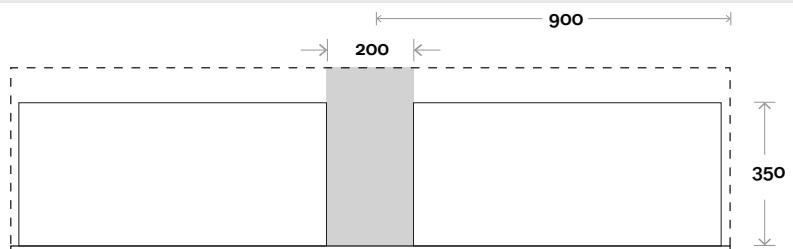

Top Drawer Box

All measurements are in 'mm' and are approximate and to be used as a guide only. Installation preparations are not recommended without product onsite.

MARQUIS

Riviera

Riviera 16 1800mm single basin