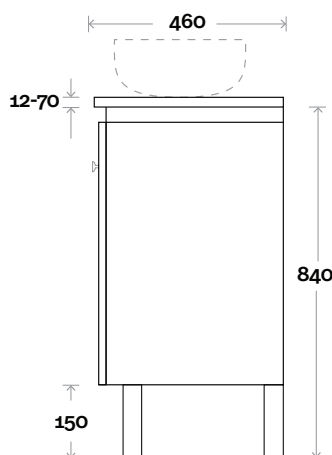

Nova Acrylic Top: 25mm
 Monaco Grande Acrylic Top: 70mm
 Silestone: 20mm
 Caesarstone: 20mm
 Dekton: 12mm
 Symphony: 20mm
 Timber: 30-35mm
 (Above counter only)

Note:

- Nova waste centre: 300mm
- Monaco Grande waste centre: 300mm
- Stone & Timber waste centre: 300mm std (may vary depending on basin)

MARQUIS

Riviera

Riviera 10 1200mm off centre basin

Top Thickness
 Nova Acrylic Top: 25mm
 Silestone: 20mm
 Caesarstone: 20mm
 Dekton: 12mm
 Symphony: 20mm
 Timber: 30-35mm
 (Above counter only)

- Note:**
- Nova waste centre: 350mm
 - Stone & Timber waste centre: 350mm std (may vary depending on basin)
 - Left or Right hand basin

Plumbing allowance

Plumbing

Configuration

Kick

Legs

Wallmount

All measurements are in 'mm' and are approximate and to be used as a guide only. Installation preparations are not recommended without product onsite.

MARQUIS

Riviera

Riviera 11 1500mm all drawer single basin

Top Thickness
 Nova Acrylic Top: 25mm
 Monaco Grande Acrylic Top: 70mm
 Silestone: 20mm
 Caesarstone: 20mm
 Dekton: 12mm
 Symphony: 20mm
 Timber: 30-35mm
 (Above counter only)