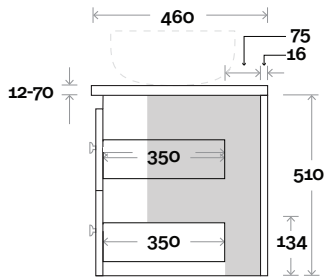

Note:

- Nova waste centre: 375mm
- Monaco Grande waste centre: 375mm
- Stone & Timber waste centre: 375mm Std (may vary depending on basin)

 Plumbing allowance

Plumbing

Configuration

Kick

Legs

Wallmount

Top Drawer Box

MARQUIS

Riviera

Riviera 4 750mm centre basin

Top Thickness

Nova Acrylic Top: 25mm
 Monaco Grande Acrylic Top: 70mm
 Silestone: 20mm
 Caesarstone: 20mm
 Dekton: 12mm
 Symphony: 20mm
 Timber: 30-35mm
 (Above counter only)