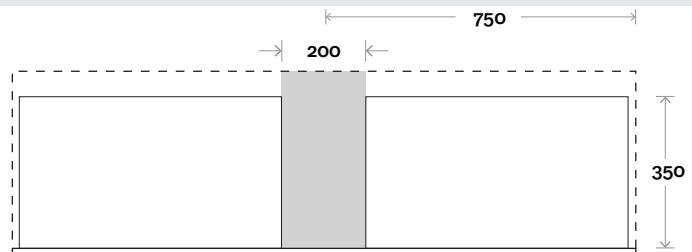

Top Drawer Box

All measurements are in 'mm' and are approximate and to be used as a guide only. Installation preparations are not recommended without product onsite.

MARQUIS

Riviera

Riviera 12 1500mm single basin