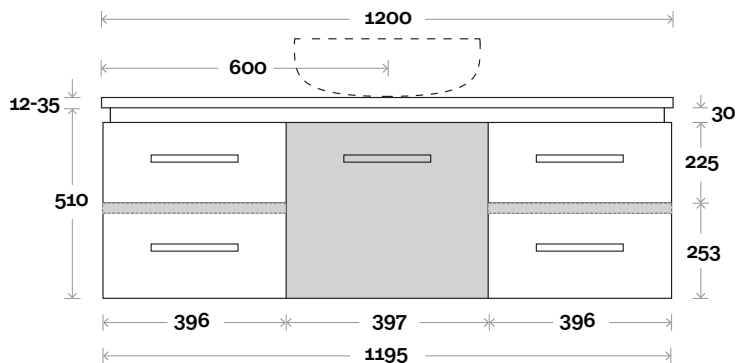

Note:
 • Nova waste centre: 600mm
 • Monaco Grande waste centre: 600mm
 • Stone & Timber waste centre:
 600mm std (may vary depending on basin)

 **Plumbing allowance**

Plumbing

Configuration

Kick

Legs

Wallmount

All measurements are in 'mm' and are approximate and to be used as a guide only. Installation preparations are not recommended without product onsite.

MARQUIS

Riviera

Riviera 9d 1200mm double basin

Top Thickness