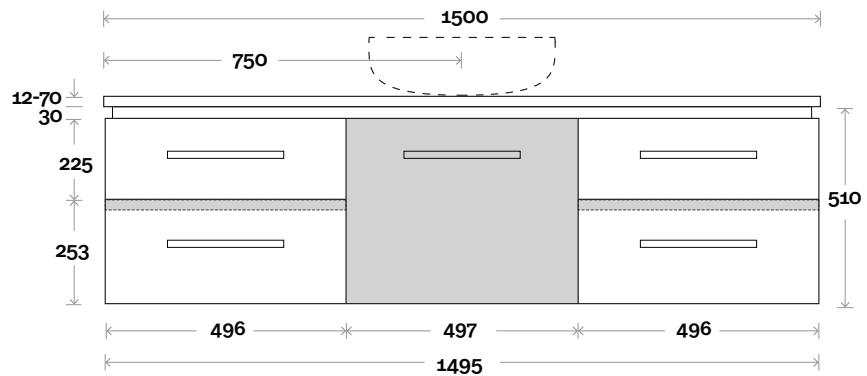

Plumbing allowance

Plumbing

Configuration

Kick

Legs

Wallmount

All measurements are in 'mm' and are approximate and to be used as a guide only. Installation preparations are not recommended without product onsite.