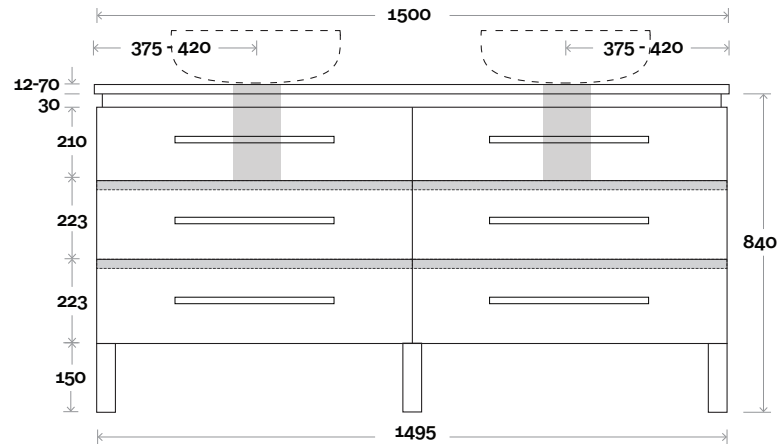

All measurements are in 'mm' and are approximate and to be used as a guide only. Installation preparations are not recommended without product onsite.

MARQUIS

Riviera

Riviera 5 900mm all drawer centre basin

Note:

- Nova waste centre: 400mm
- Monaco Grande waste centre: 420mm
- Stone & Timber waste centre: 375mm Std (may vary depending on basin)

 Plumbing allowance

Plumbing

Configuration

Kick

Legs

Wallmount

Top Drawer Box

All measurements are in 'mm' and are approximate and to be used as a guide only. Installation preparations are not recommended without product onsite.

MARQUIS

Riviera

Riviera 14 1500mm double basin