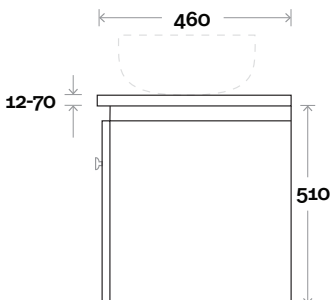

Note:
 • Nova waste centre: 600mm
 • Monaco Grande waste centre: 600mm
 • Stone & Timber waste centre:
 600mm std (may vary depending on basin)

 **Plumbing allowance**

Plumbing

Configuration

Kick

Legs

Wallmount

All measurements are in 'mm' and are approximate and to be used as a guide only. Installation preparations are not recommended without product onsite.

MARQUIS

Riviera

Riviera 9d 1200mm double basin

Top Thickness