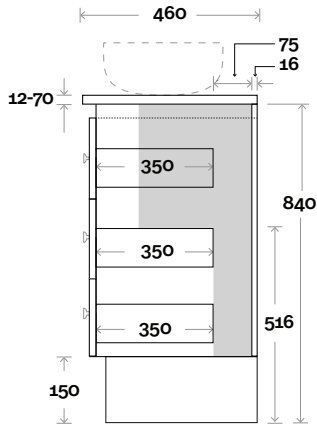

MARQUIS

Riviera

Riviera 15 1800mm all drawer centre basin

Top Thickness

Nova Acrylic Top: 25mm
 Monaco Grande Acrylic Top: 70mm
 Silestone: 20mm
 Caesarstone: 20mm
 Dekton: 12mm
 Symphony: 20mm
 Timber: 30-35mm
 (Above counter only)

Note:

- Nova waste centre: 900mm
- Monaco Grande waste centre: 900mm
- Stone & Timber waste centre: 900mm std (may vary depending on basin)

 Plumbing allowance

Plumbing

Configuration

Kick

Legs

Wallmount

Top Drawer Box

All measurements are in 'mm' and are approximate and to be used as a guide only. Installation preparations are not recommended without product onsite.

MARQUIS

Riviera

Riviera 16 1800mm single basin

Top Thickness
 Nova Acrylic Top: 25mm
 Monaco Grande Acrylic Top: 70mm
 Silestone: 20mm
 Caesarstone: 20mm
 Dekton: 12mm
 Symphony: 20mm
 Timber: 30-35mm
 (Above counter only)

Note:
 • Nova waste centre: 900mm
 • Monaco Grande waste centre: 900mm
 • Stone & Timber waste centre: 900mm std (may vary depending on basin)