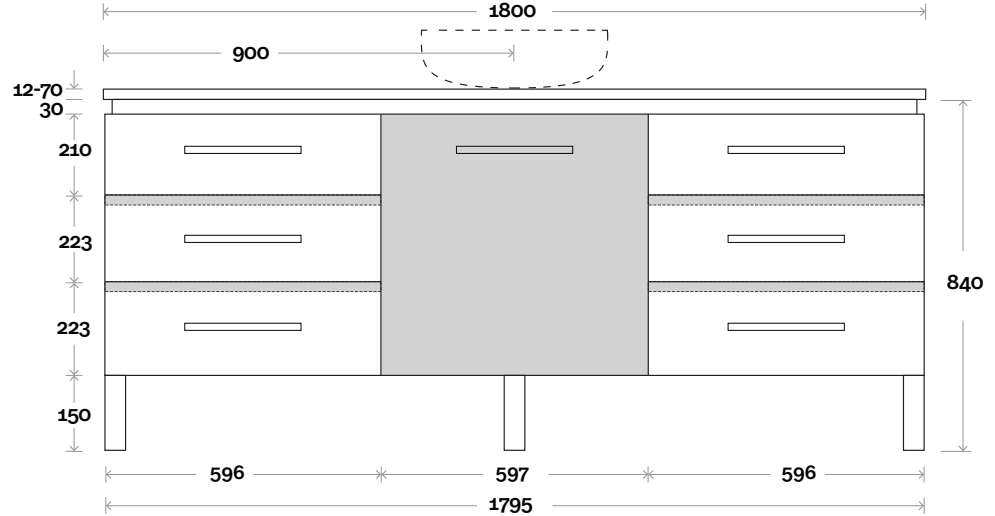

 **Plumbing allowance**

Plumbing

Configuration

Kick

Legs

Wallmount

All measurements are in 'mm' and are approximate and to be used as a guide only. Installation preparations are not recommended without product onsite.