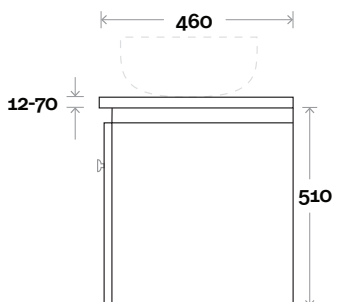

Top Drawer Box

All measurements are in 'mm' and are approximate and to be used as a guide only. Installation preparations are not recommended without product onsite.

MARQUIS

Riviera

Riviera 8d 1200mm all drawer double basin

Top Drawer Box

All measurements are in 'mm' and are approximate and to be used as a guide only. Installation preparations are not recommended without product onsite.

MARQUIS

Riviera

Riviera 18 1800mm double basin

Top Thickness
 Nova Acrylic Top: 25mm
 Monaco Grande Acrylic Top: 70mm
 Silestone: 20mm
 Caesarstone: 20mm
 Dekton: 12mm
 Symphony: 20mm
 Timber: 30-35mm
 (Above counter only)

Note:
 • Nova waste centre: 550mm
 • Monaco Grande waste centre: 520mm
 • Stone & Timber waste centre: 450mm std (may vary depending on basin)

 **Plumbing allowance**

Plumbing

Configuration

Kick

Legs

Wallmount

All measurements are in 'mm' and are approximate and to be used as a guide only. Installation preparations are not recommended without product onsite.