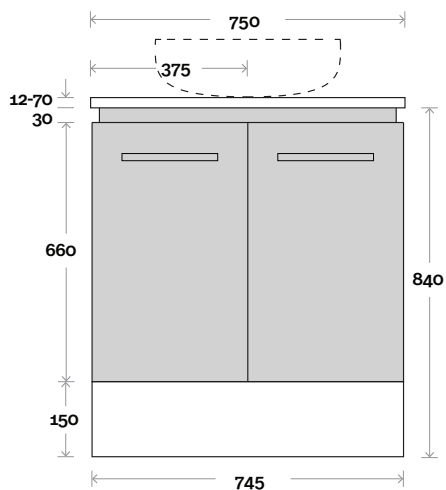

MARQUIS

Riviera

Riviera 4 750mm centre basin

Top Thickness

Nova Acrylic Top: 25mm
Monaco Grande Acrylic Top: 70mm
Silestone: 20mm
Caesarstone: 20mm
Dekton: 12mm
Symphony: 20mm
Timber: 30-35mm
(Above counter only)

Note:

- Nova waste centre: 375mm
- Monaco Grande waste centre: 375mm
- Stone & Timber waste centre: 375mm Std (may vary depending on basin)

Plumbing allowance

Plumbing

Configuration

Kick