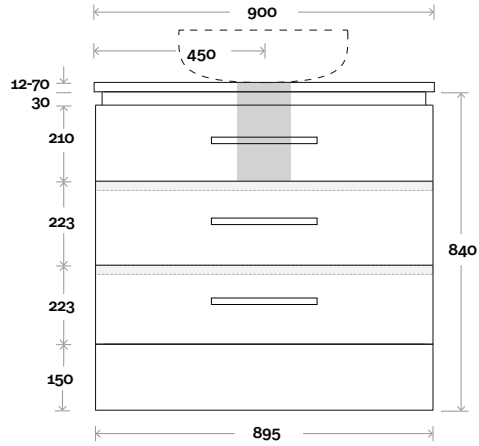

All measurements are in 'mm' and are approximate and to be used as a guide only. Installation preparations are not recommended without product onsite.

MARQUIS

Riviera

Riviera 5 900mm all drawer centre basin

Top Thickness

Nova Acrylic Top: 25mm
 Monaco Grande Acrylic Top: 70mm
 Silestone: 20mm
 Caesarstone: 20mm
 Dekton: 12mm
 Symphony: 20mm
 Timber: 30-35mm
 (Above counter only)

Note:

- Nova waste centre: 450mm
- Monaco Grande waste centre: 450mm
- Stone & Timber waste centre: 450mm std (may vary depending on basin)

 Plumbing allowance

Plumbing

Configuration

Kick

Legs

Wallmount

Top Drawer Box

All measurements are in 'mm' and are approximate and to be used as a guide only. Installation preparations are not recommended without product onsite.