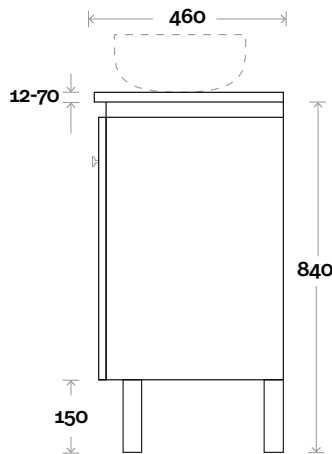

Top Thickness
 Nova Acrylic Top: 25mm
 Monaco Grande Acrylic Top: 70mm
 Silestone: 20mm
 Caesarstone: 20mm
 Dekton: 12mm
 Symphony: 20mm
 Timber: 30-35mm
 (Above counter only)

Note:
 • Nova waste centre: 900mm
 • Monaco Grande waste centre: 900mm
 • Stone & Timber waste centre: 900mm std (may vary depending on basin)

Top Drawer Box

All measurements are in 'mm' and are approximate and to be used as a guide only. Installation preparations are not recommended without product onsite.

MARQUIS

Riviera

Riviera 18 1800mm double basin

Top Thickness
 Nova Acrylic Top: 25mm
 Monaco Grande Acrylic Top: 70mm
 Silestone: 20mm
 Caesarstone: 20mm
 Dekton: 12mm
 Symphony: 20mm
 Timber: 30-35mm
 (Above counter only)

Note:
 • Nova waste centre: 550mm
 • Monaco Grande waste centre: 520mm
 • Stone & Timber waste centre: 450mm std (may vary depending on basin)

 **Plumbing allowance**

Plumbing

Configuration

Kick

Legs

Wallmount

All measurements are in 'mm' and are approximate and to be used as a guide only. Installation preparations are not recommended without product onsite.