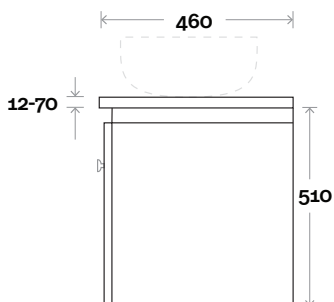

Top Drawer Box

MARQUIS

Riviera

Riviera 4 750mm centre basin

Top Thickness

Nova Acrylic Top: 25mm
 Monaco Grande Acrylic Top: 70mm
 Silestone: 20mm
 Caesarstone: 20mm
 Dekton: 12mm
 Symphony: 20mm
 Timber: 30-35mm
 (Above counter only)

Note:

- Nova waste centre: 375mm
- Monaco Grande waste centre: 375mm
- Stone & Timber waste centre: 375mm Std (may vary depending on basin)

Plumbing allowance

Plumbing

Configuration

Kick

Legs

Wallmount

All measurements are in 'mm' and are approximate and to be used as a guide only. Installation preparations are not recommended without product onsite.

MARQUIS

Riviera

Riviera 5 900mm all drawer centre basin

Top Thickness

Nova Acrylic Top: 25mm
 Monaco Grande Acrylic Top: 70mm
 Silestone: 20mm
 Caesarstone: 20mm
 Dekton: 12mm
 Symphony: 20mm
 Timber: 30-35mm
 (Above counter only)

Note:

- Nova waste centre: 450mm
- Monaco Grande waste centre: 450mm
- Stone & Timber waste centre: 450mm std (may vary depending on basin)