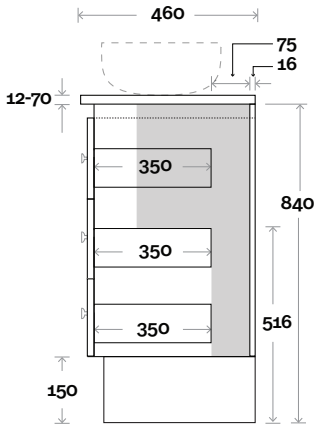

All measurements are in 'mm' and are approximate and to be used as a guide only. Installation preparations are not recommended without product onsite.

MARQUIS

Riviera

Riviera 5 900mm all drawer centre basin

Top Thickness

Nova Acrylic Top: 25mm
 Monaco Grande Acrylic Top: 70mm
 Silestone: 20mm
 Caesarstone: 20mm
 Dekton: 12mm
 Symphony: 20mm
 Timber: 30-35mm
 (Above counter only)

Note:

- Nova waste centre: 450mm
- Monaco Grande waste centre: 450mm
- Stone & Timber waste centre: 450mm std (may vary depending on basin)

 Plumbing allowance

Plumbing

Configuration

Kick

Legs

Wallmount

Top Drawer Box

All measurements are in 'mm' and are approximate and to be used as a guide only. Installation preparations are not recommended without product onsite.