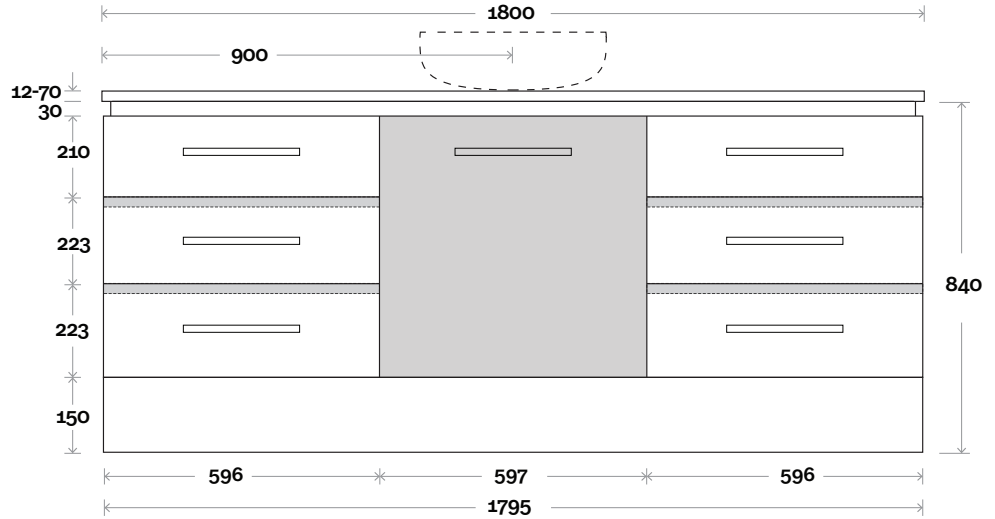

MARQUIS

Riviera

Riviera 16 1800mm single basin

Top Thickness
Nova Acrylic Top: 25mm
Monaco Grande Acrylic Top: 70mm
Silestone: 20mm
Caesarstone: 20mm
Dekton: 12mm
Symphony: 20mm
Timber: 30-35mm
(Above counter only)

Note:
• Nova waste centre: 900mm
• Monaco Grande waste centre: 900mm
• Stone & Timber waste centre: 900mm std (may vary depending on basin)

Plumbing allowance

Plumbing

Configuration

Kick