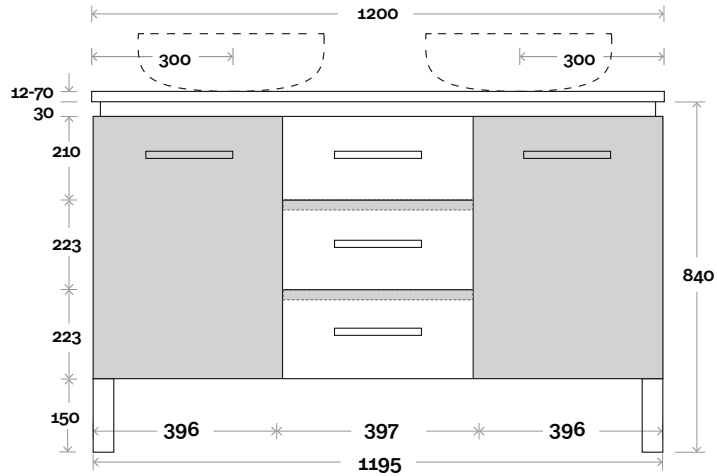

Plumbing allowance

Plumbing

Configuration

Kick

Legs

Wallmount

All measurements are in 'mm' and are approximate and to be used as a guide only. Installation preparations are not recommended without product onsite.