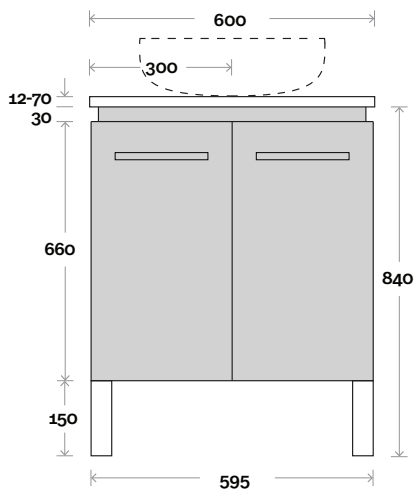

MARQUIS

Riviera

Riviera 2 600mm centre basin

Top Thickness

Nova Acrylic Top: 25mm
Monaco Grande Acrylic Top: 70mm
Silestone: 20mm
Caesarstone: 20mm
Dekton: 12mm
Symphony: 20mm
Timber: 30-35mm
(Above counter only)

Note:

- Nova waste centre: 300mm
- Monaco Grande waste centre: 300mm
- Stone & Timber waste centre: 300mm std (may vary depending on basin)

Plumbing allowance

Plumbing

Configuration

Kick

Legs

Wallmount