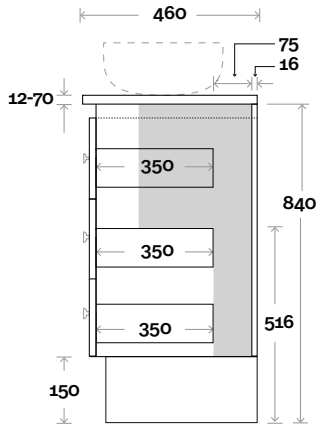

Note:

- Nova waste centre: 600mm
- Monaco Grande waste centre: 600mm
- Stone & Timber waste centre: 600mm std (may vary depending on basin)

 Plumbing allowance

Plumbing

Configuration

Kick

Legs

Wallmount

Top Drawer Box

All measurements are in 'mm' and are approximate and to be used as a guide only. Installation preparations are not recommended without product onsite.

MARQUIS

Riviera

Riviera 8d 1200mm all drawer double basin