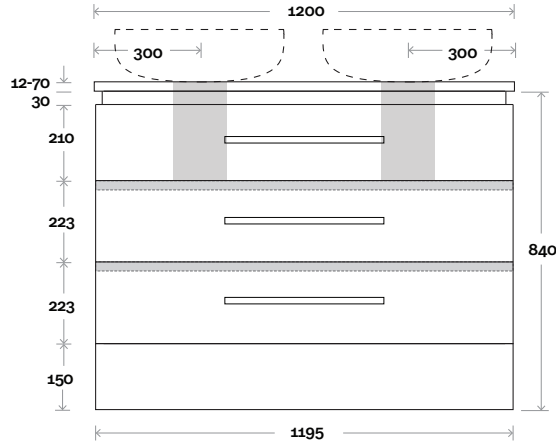

MARQUIS

Riviera

Riviera 8d 1200mm all drawer double basin

Top Thickness

Nova Acrylic Top: 25mm
Monaco Grande Acrylic Top: 70mm
Silestone: 20mm
Caesarstone: 20mm
Dekton: 12mm
Symphony: 20mm
Timber: 30-35mm
(Above counter only)

Note:

- Nova waste centre: 300mm
- Monaco Grande waste centre: 300mm
- Stone & Timber waste centre: 300mm std (may vary depending on basin)

Plumbing allowance

Plumbing

Configuration

Kick