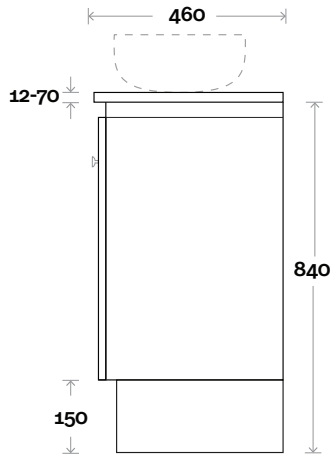

MARQUIS

Riviera

Riviera 18 1800mm double basin

Top Thickness
Nova Acrylic Top: 25mm
Monaco Grande Acrylic Top: 70mm
Silestone: 20mm
Caesarstone: 20mm
Dekton: 12mm
Symphony: 20mm
Timber: 30-35mm
(Above counter only)

Note:
• Nova waste centre: 550mm
• Monaco Grande waste centre: 520mm
• Stone & Timber waste centre: 450mm std (may vary depending on basin)

Plumbing allowance

Plumbing

Configuration

Kick