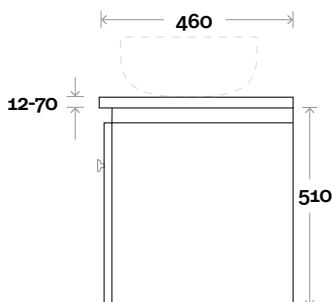

All measurements are in 'mm' and are approximate and to be used as a guide only. Installation preparations are not recommended without product onsite.

MARQUIS

Riviera

Riviera 5 900mm all drawer centre basin

Note:

- Nova waste centre: 450mm
- Monaco Grande waste centre: 450mm
- Stone & Timber waste centre: 450mm std (may vary depending on basin)

Plumbing allowance

Plumbing

Configuration

Kick

Legs

Wallmount

All measurements are in 'mm' and are approximate and to be used as a guide only. Installation preparations are not recommended without product onsite.

MARQUIS

Riviera

Riviera 7 900mm off centre basin

Top Thickness

Nova Acrylic Top: 25mm
 Monaco Grande Acrylic Top: 70mm
 Silestone: 20mm
 Caesarstone: 20mm
 Dekton: 12mm
 Symphony: 20mm
 Timber: 30-35mm
 (Above counter only)

Note:

- Nova waste centre: 300mm
- Monaco Grande waste centre: 300mm
- Stone & Timber waste centre: 300mm std (may vary depending on basin)
- Left or Right hand basin