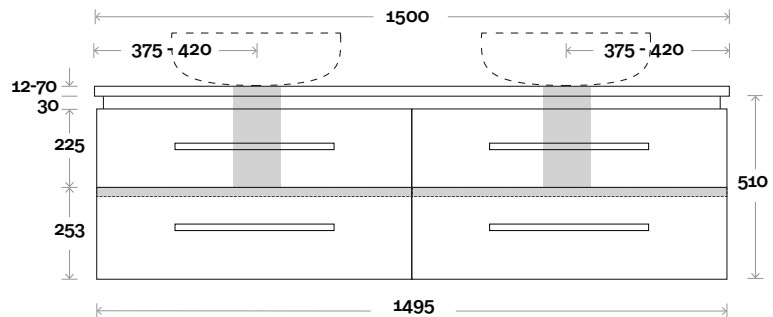

All measurements are in 'mm' and are approximate and to be used as a guide only. Installation preparations are not recommended without product onsite.

MARQUIS

Riviera

Riviera 5 900mm all drawer centre basin

Note:

- Nova waste centre: 400mm
- Monaco Grande waste centre: 420mm
- Stone & Timber waste centre: 375mm Std (may vary depending on basin)

 Plumbing allowance

Plumbing

Configuration

Kick

Legs

Wallmount

Top Drawer Box

All measurements are in 'mm' and are approximate and to be used as a guide only. Installation preparations are not recommended without product onsite.

MARQUIS

Riviera

Riviera 14 1500mm double basin