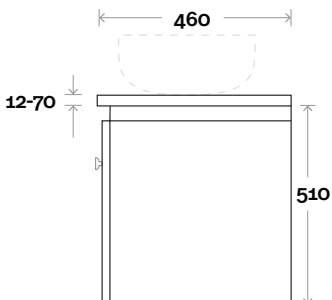

Top Drawer Box

All measurements are in 'mm' and are approximate and to be used as a guide only. Installation preparations are not recommended without product onsite.

MARQUIS

Riviera

Riviera 16 1800mm single basin

Top Thickness
 Nova Acrylic Top: 25mm
 Monaco Grande Acrylic Top: 70mm
 Silestone: 20mm
 Caesarstone: 20mm
 Dekton: 12mm
 Symphony: 20mm
 Timber: 30-35mm
 (Above counter only)

Note:
 • Nova waste centre: 900mm
 • Monaco Grande waste centre: 900mm
 • Stone & Timber waste centre: 900mm std (may vary depending on basin)

 **Plumbing allowance**

Plumbing

Configuration

Kick

Legs

Wallmount

All measurements are in 'mm' and are approximate and to be used as a guide only. Installation preparations are not recommended without product onsite.

Top Drawer Box

All measurements are in 'mm' and are approximate and to be used as a guide only. Installation preparations are not recommended without product onsite.

MARQUIS

Riviera

Riviera 18 1800mm double basin