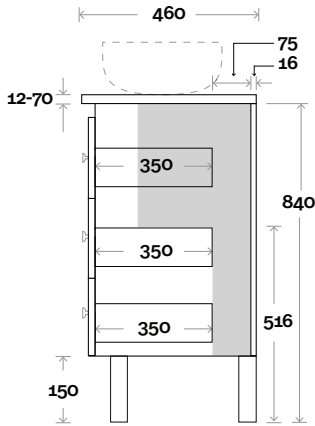

All measurements are in 'mm' and are approximate and to be used as a guide only. Installation preparations are not recommended without product onsite.

MARQUIS

Riviera

Riviera 5 900mm all drawer centre basin

Top Thickness

Nova Acrylic Top: 25mm
 Monaco Grande Acrylic Top: 70mm
 Silestone: 20mm
 Caesarstone: 20mm
 Dekton: 12mm
 Symphony: 20mm
 Timber: 30-35mm
 (Above counter only)

Note:

- Nova waste centre: 450mm
- Monaco Grande waste centre: 450mm
- Stone & Timber waste centre: 450mm std (may vary depending on basin)

 Plumbing allowance

Plumbing

Configuration

Kick

Legs

Wallmount

Top Drawer Box

All measurements are in 'mm' and are approximate and to be used as a guide only. Installation preparations are not recommended without product onsite.