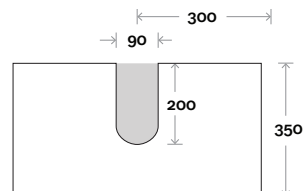

MARQUIS

Riviera

Riviera 1 600mm all drawer centre basin

Top Thickness

- Nova Acrylic Top: 25mm
- Monaco Grande Acrylic Top: 70mm
- Silestone: 20mm
- Caesarstone: 20mm
- Dekton: 12mm
- Symphony: 20mm
- Timber: 30-35mm (Above counter only)

Note:

- Nova waste centre: 300mm
- Monaco Grande waste centre: 300mm
- Stone & Timber waste centre: 300mm std (may vary depending on basin)

 Plumbing allowance

Plumbing

Configuration

Kick

Legs

Wallmount

Top Drawer Box

MARQUIS

Riviera

Riviera 2 600mm centre basin

Top Thickness

Nova Acrylic Top: 25mm
 Monaco Grande Acrylic Top: 70mm
 Silestone: 20mm
 Caesarstone: 20mm
 Dekton: 12mm
 Symphony: 20mm
 Timber: 30-35mm
 (Above counter only)