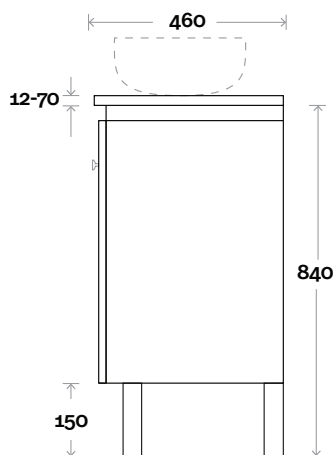

Top Drawer Box

MARQUIS

Riviera

Riviera 2 600mm centre basin

Top Thickness

Nova Acrylic Top: 25mm
 Monaco Grande Acrylic Top: 70mm
 Silestone: 20mm
 Caesarstone: 20mm
 Dekton: 12mm
 Symphony: 20mm
 Timber: 30-35mm
 (Above counter only)

Note:

- Nova waste centre: 300mm
- Monaco Grande waste centre: 300mm
- Stone & Timber waste centre: 300mm std (may vary depending on basin)

Plumbing allowance

Plumbing

Configuration

Kick

Legs

Wallmount

MARQUIS

Riviera

Riviera 3 750mm all drawer centre basin

Top Thickness

Nova Acrylic Top: 25mm
 Monaco Grande Acrylic Top: 70mm
 Silestone: 20mm
 Caesarstone: 20mm
 Dekton: 12mm
 Symphony: 20mm
 Timber: 30-35mm
 (Above counter only)

Top Drawer Box

MARQUIS

Riviera

Riviera 4 750mm centre basin

Top Thickness

Nova Acrylic Top: 25mm
 Monaco Grande Acrylic Top: 70mm
 Silestone: 20mm
 Caesarstone: 20mm
 Dekton: 12mm
 Symphony: 20mm
 Timber: 30-35mm
 (Above counter only)