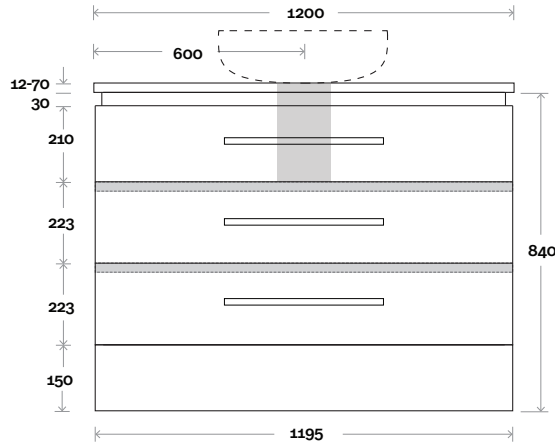

Nova Acrylic Top: 25mm
 Monaco Grande Acrylic Top: 70mm
 Silestone: 20mm
 Caesarstone: 20mm
 Dekton: 12mm
 Symphony: 20mm
 Timber: 30-35mm
 (Above counter only)

Note:

- Nova waste centre: 300mm
- Monaco Grande waste centre: 300mm
- Stone & Timber waste centre: 300mm std (may vary depending on basin)
- Left or Right hand basin

Note:

- Nova waste centre: 600mm
- Monaco Grande waste centre: 600mm
- Stone & Timber waste centre: 600mm std (may vary depending on basin)

 Plumbing allowance

Plumbing

Configuration

Kick

Legs

Wallmount

Top Drawer Box

All measurements are in 'mm' and are approximate and to be used as a guide only. Installation preparations are not recommended without product onsite.

MARQUIS

Riviera

Riviera 8d 1200mm all drawer double basin

Top Thickness

Nova Acrylic Top: 25mm
 Monaco Grande Acrylic Top: 70mm
 Silestone: 20mm
 Caesarstone: 20mm
 Dekton: 12mm
 Symphony: 20mm
 Timber: 30-35mm
 (Above counter only)

Note:

- Nova waste centre: 300mm
- Monaco Grande waste centre: 300mm
- Stone & Timber waste centre: 300mm std (may vary depending on basin)