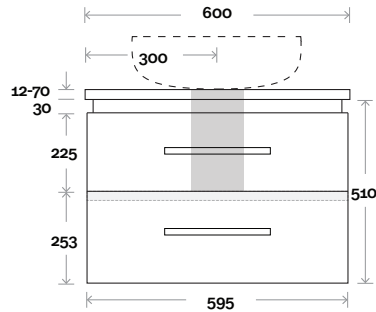

MARQUIS

Riviera

Riviera 1 600mm all drawer centre basin

Top Thickness

- Nova Acrylic Top: 25mm
- Monaco Grande Acrylic Top: 70mm
- Silestone: 20mm
- Caesarstone: 20mm
- Dekton: 12mm
- Symphony: 20mm
- Timber: 30-35mm (Above counter only)

Note:

- Nova waste centre: 300mm
- Monaco Grande waste centre: 300mm
- Stone & Timber waste centre: 300mm std (may vary depending on basin)

 Plumbing allowance

Plumbing

Configuration

Kick

Legs

Wallmount

Top Drawer Box

MARQUIS

Riviera

Riviera 2 600mm centre basin

Top Thickness

Nova Acrylic Top: 25mm
 Monaco Grande Acrylic Top: 70mm
 Silestone: 20mm
 Caesarstone: 20mm
 Dekton: 12mm
 Symphony: 20mm
 Timber: 30-35mm
 (Above counter only)