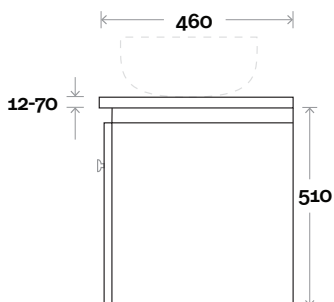

All measurements are in 'mm' and are approximate and to be used as a guide only. Installation preparations are not recommended without product onsite.

MARQUIS

Riviera

Riviera 9d 1200mm double basin

Top Thickness

MARQUIS

Riviera

Riviera 10 1200mm off centre basin

Top Thickness
 Nova Acrylic Top: 25mm
 Silestone: 20mm
 Caesarstone: 20mm
 Dekton: 12mm
 Symphony: 20mm
 Timber: 30-35mm
 (Above counter only)

- Note:**
- Nova waste centre: 350mm
 - Stone & Timber waste centre: 350mm std (may vary depending on basin)
 - Left or Right hand basin

Plumbing allowance

Plumbing

Configuration

Kick

Legs

Wallmount

All measurements are in 'mm' and are approximate and to be used as a guide only. Installation preparations are not recommended without product onsite.