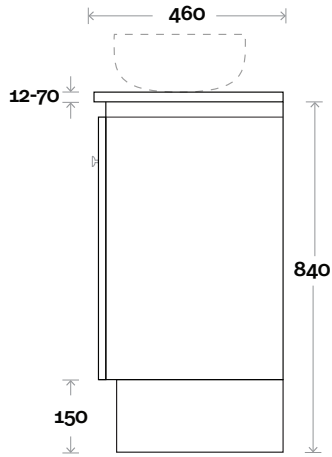

MARQUIS

Riviera

Riviera 12 1500mm single basin

Top Thickness
Nova Acrylic Top: 25mm
Monaco Grande Acrylic Top: 70mm
Silestone: 20mm
Caesarstone: 20mm
Dekton: 12mm
Symphony: 20mm
Timber: 30-35mm
(Above counter only)

Note:
• Nova waste centre: 750mm
• Monaco Grande waste centre: 750mm
• Stone & Timber waste centre:
750mm std (may vary depending on basin)

Plumbing allowance

Plumbing

Configuration

Kick