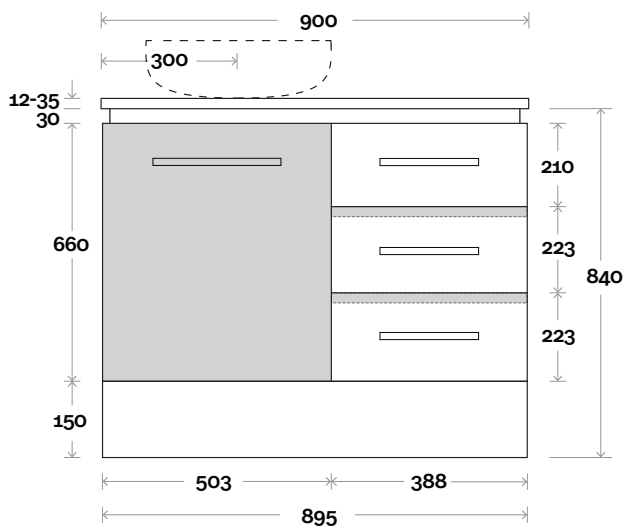

MARQUIS

Riviera

Riviera 7 900mm off centre basin

Top Thickness

Nova Acrylic Top: 25mm
Monaco Grande Acrylic Top: 70mm
Silestone: 20mm
Caesarstone: 20mm
Dekton: 12mm
Symphony: 20mm
Timber: 30-35mm
(Above counter only)

Note:

- Nova waste centre: 300mm
- Monaco Grande waste centre: 300mm
- Stone & Timber waste centre: 300mm std (may vary depending on basin)
- Left or Right hand basin

Plumbing allowance

Plumbing

Configuration

Kick