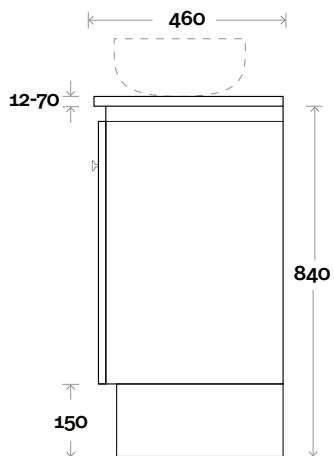

Top Drawer Box

MARQUIS

Riviera

Riviera 2 600mm centre basin

Top Thickness

Nova Acrylic Top: 25mm
 Monaco Grande Acrylic Top: 70mm
 Silestone: 20mm
 Caesarstone: 20mm
 Dekton: 12mm
 Symphony: 20mm
 Timber: 30-35mm
 (Above counter only)

Note:

- Nova waste centre: 300mm
- Monaco Grande waste centre: 300mm
- Stone & Timber waste centre: 300mm std (may vary depending on basin)

Plumbing allowance

Plumbing

Configuration

Kick

Legs

Wallmount

MARQUIS

Riviera

Riviera 3 750mm all drawer centre basin

Top Thickness

Nova Acrylic Top: 25mm
 Monaco Grande Acrylic Top: 70mm
 Silestone: 20mm
 Caesarstone: 20mm
 Dekton: 12mm
 Symphony: 20mm
 Timber: 30-35mm
 (Above counter only)

Top Drawer Box

MARQUIS

Riviera

Riviera 4 750mm centre basin

Top Thickness

Nova Acrylic Top: 25mm
 Monaco Grande Acrylic Top: 70mm
 Silestone: 20mm
 Caesarstone: 20mm
 Dekton: 12mm
 Symphony: 20mm
 Timber: 30-35mm
 (Above counter only)