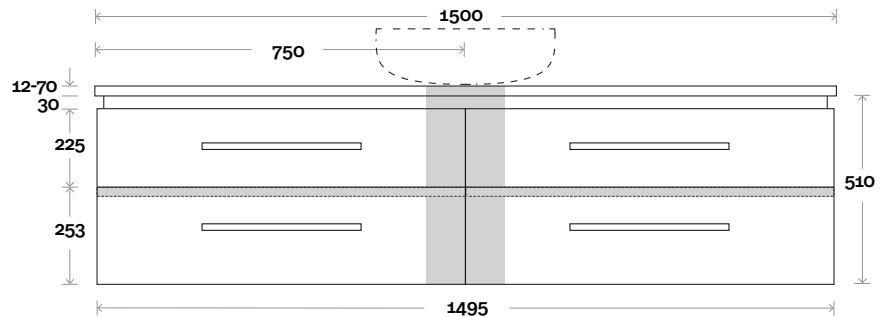

Note:

- Nova waste centre: 900mm
- Monaco Grande waste centre: 900mm
- Stone & Timber waste centre: 900mm std (may vary depending on basin)

 Plumbing allowance

Plumbing

Configuration

Kick

Legs

Wallmount

Top Drawer Box

All measurements are in 'mm' and are approximate and to be used as a guide only. Installation preparations are not recommended without product onsite.

MARQUIS

Riviera

Riviera 16 1800mm single basin