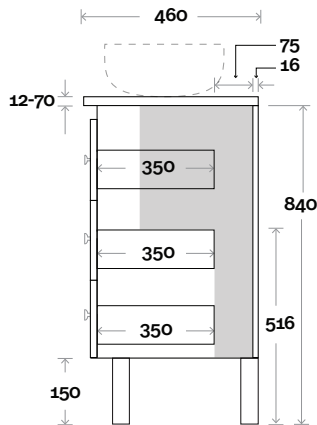

Note:

- Nova waste centre: 600mm
- Monaco Grande waste centre: 600mm
- Stone & Timber waste centre: 600mm std (may vary depending on basin)

 Plumbing allowance

Plumbing

Configuration

Kick

Legs

Wallmount

Top Drawer Box

All measurements are in 'mm' and are approximate and to be used as a guide only. Installation preparations are not recommended without product onsite.

MARQUIS

Riviera

Riviera 8d 1200mm all drawer double basin