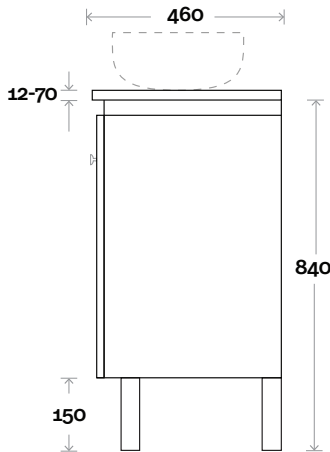

MARQUIS

Riviera

Riviera 9s 1200mm centre basin

Top Thickness
 Nova Acrylic Top: 25mm
 Monaco Grande Acrylic Top: 70mm
 Silestone: 20mm
 Caesarstone: 20mm
 Dekton: 12mm
 Symphony: 20mm
 Timber: 30-35mm
 (Above counter only)

Note:
 • Nova waste centre: 600mm
 • Monaco Grande waste centre: 600mm
 • Stone & Timber waste centre:
 600mm std (may vary depending on basin)

 **Plumbing allowance**

Plumbing

Configuration

Kick

Legs

Wallmount

All measurements are in 'mm' and are approximate and to be used as a guide only. Installation preparations are not recommended without product onsite.

MARQUIS

Riviera

Riviera 9d 1200mm double basin

Top Thickness

Nova Acrylic Top: 25mm
 Monaco Grande Acrylic Top: 70mm
 Silestone: 20mm
 Caesarstone: 20mm
 Dekton: 12mm
 Symphony: 20mm
 Timber: 30-35mm
 (Above counter only)

Note:

- Nova waste centre: 300mm
- Monaco Grande waste centre: 300mm
- Stone & Timber waste centre: 300mm std (may vary depending on basin)