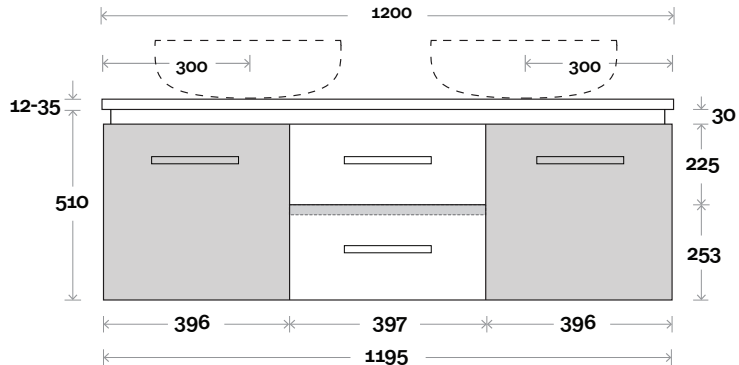

Plumbing allowance

Plumbing

Configuration

Kick

Legs

Wallmount

All measurements are in 'mm' and are approximate and to be used as a guide only. Installation preparations are not recommended without product onsite.

MARQUIS

Riviera

Riviera 10 1200mm off centre basin

Top Thickness
 Nova Acrylic Top: 25mm
 Silestone: 20mm
 Caesarstone: 20mm
 Dekton: 12mm
 Symphony: 20mm
 Timber: 30-35mm
 (Above counter only)

- Note:**
- Nova waste centre: 350mm
 - Stone & Timber waste centre: 350mm std (may vary depending on basin)
 - Left or Right hand basin