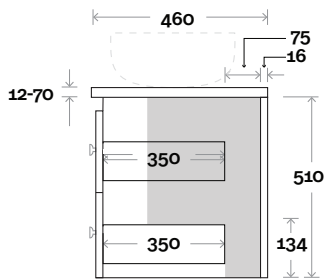

Note:

- Nova waste centre: 900mm
- Monaco Grande waste centre: 900mm
- Stone & Timber waste centre: 900mm std (may vary depending on basin)

 Plumbing allowance

Plumbing

Configuration

Kick

Legs

Wallmount

Top Drawer Box

All measurements are in 'mm' and are approximate and to be used as a guide only. Installation preparations are not recommended without product onsite.

MARQUIS

Riviera

Riviera 16 1800mm single basin