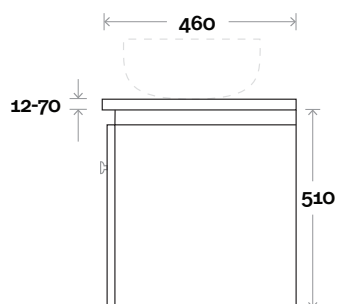

Top Drawer Box

MARQUIS

Riviera

Riviera 2 600mm centre basin

Top Thickness

Nova Acrylic Top: 25mm
 Monaco Grande Acrylic Top: 70mm
 Silestone: 20mm
 Caesarstone: 20mm
 Dekton: 12mm
 Symphony: 20mm
 Timber: 30-35mm
 (Above counter only)

Note:

- Nova waste centre: 300mm
- Monaco Grande waste centre: 300mm
- Stone & Timber waste centre: 300mm std (may vary depending on basin)

Plumbing allowance

Plumbing

Configuration

Kick

Legs

Wallmount

MARQUIS

Riviera

Riviera 3 750mm all drawer centre basin

Top Thickness

Nova Acrylic Top: 25mm
 Monaco Grande Acrylic Top: 70mm
 Silestone: 20mm
 Caesarstone: 20mm
 Dekton: 12mm
 Symphony: 20mm
 Timber: 30-35mm
 (Above counter only)

Note:

- Nova waste centre: 375mm
- Monaco Grande waste centre: 375mm
- Stone & Timber waste centre: 375mm Std (may vary depending on basin)

 Plumbing allowance

Plumbing

Configuration

Kick

Legs

Wallmount