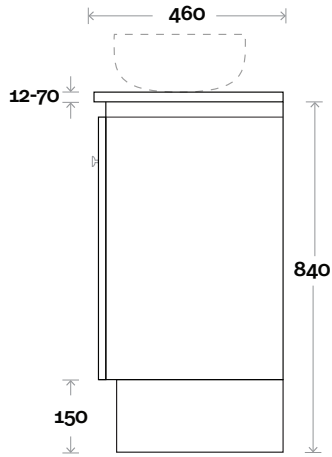

MARQUIS

Riviera

Riviera 14 1500mm double basin

Top Thickness

Nova Acrylic Top: 25mm
Monaco Grande Acrylic Top: 70mm
Silestone: 20mm
Caesarstone: 20mm
Dekton: 12mm
Symphony: 20mm
Timber: 30-35mm
(Above counter only)

Note:

- Nova waste centre: 400mm
- Monaco Grande waste centre: 420mm
- Stone & Timber waste centre: 375mm Std (may vary depending on basin)

Plumbing allowance

Plumbing

Configuration

Kick