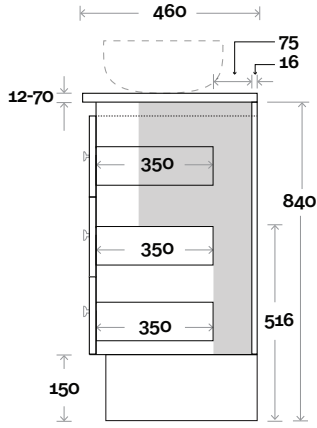

MARQUIS

Riviera

Riviera 10 1200mm off centre basin

Top Thickness
 Nova Acrylic Top: 25mm
 Silestone: 20mm
 Caesarstone: 20mm
 Dekton: 12mm
 Symphony: 20mm
 Timber: 30-35mm
 (Above counter only)

- Note:**
- Nova waste centre: 350mm
 - Stone & Timber waste centre: 350mm std (may vary depending on basin)
 - Left or Right hand basin

MARQUIS

Riviera

Riviera 11 1500mm all drawer single basin

Top Thickness
 Nova Acrylic Top: 25mm
 Monaco Grande Acrylic Top: 70mm
 Silestone: 20mm
 Caesarstone: 20mm
 Dekton: 12mm
 Symphony: 20mm
 Timber: 30-35mm
 (Above counter only)

Note:
 • Nova waste centre: 750mm
 • Monaco Grande waste centre: 750mm
 • Stone & Timber waste centre:
 750mm Std (may vary depending on basin)

 **Plumbing allowance**

Plumbing

Configuration

Kick

Legs

Wallmount

Top Drawer Box

All measurements are in 'mm' and are approximate and to be used as a guide only. Installation preparations are not recommended without product onsite.

MARQUIS

Riviera

Riviera 12 1500mm single basin