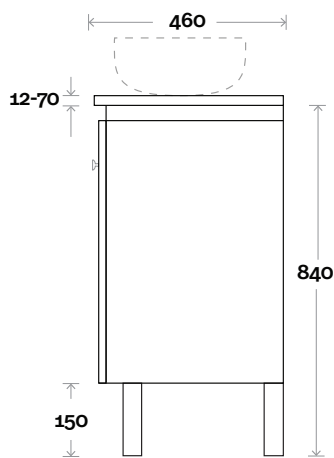

Top Drawer Box

MARQUIS

Riviera

Riviera 4 750mm centre basin

Top Thickness

Nova Acrylic Top: 25mm
 Monaco Grande Acrylic Top: 70mm
 Silestone: 20mm
 Caesarstone: 20mm
 Dekton: 12mm
 Symphony: 20mm
 Timber: 30-35mm
 (Above counter only)

Note:

- Nova waste centre: 375mm
- Monaco Grande waste centre: 375mm
- Stone & Timber waste centre: 375mm Std (may vary depending on basin)

Plumbing allowance

Plumbing

Configuration

Kick

Legs

Wallmount

All measurements are in 'mm' and are approximate and to be used as a guide only. Installation preparations are not recommended without product onsite.

MARQUIS

Riviera

Riviera 5 900mm all drawer centre basin

Top Thickness

Nova Acrylic Top: 25mm
 Monaco Grande Acrylic Top: 70mm
 Silestone: 20mm
 Caesarstone: 20mm
 Dekton: 12mm
 Symphony: 20mm
 Timber: 30-35mm
 (Above counter only)

Note:

- Nova waste centre: 450mm
- Monaco Grande waste centre: 450mm
- Stone & Timber waste centre: 450mm std (may vary depending on basin)