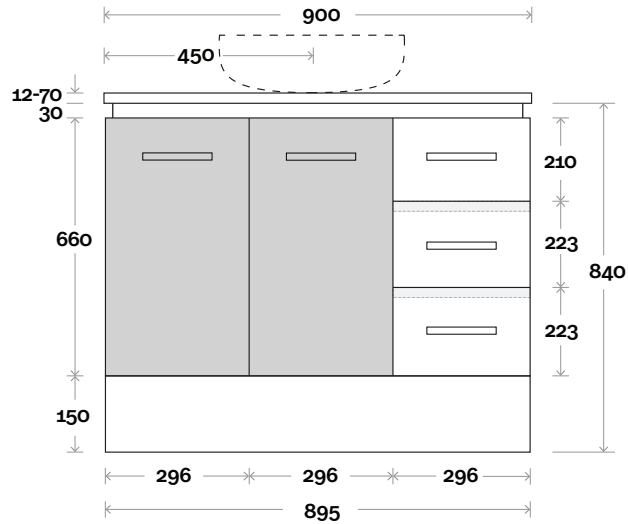

Note:

- Nova waste centre: 450mm
- Monaco Grande waste centre: 450mm
- Stone & Timber waste centre: 450mm std (may vary depending on basin)

Plumbing allowance

Plumbing

Configuration

Kick

Legs

Wallmount