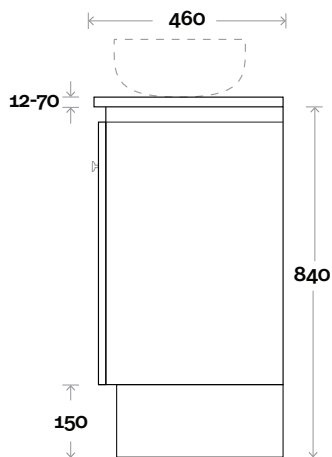

MARQUIS

Riviera

Riviera 7 900mm off centre basin

Top Thickness

Nova Acrylic Top: 25mm
Monaco Grande Acrylic Top: 70mm
Silestone: 20mm
Caesarstone: 20mm
Dekton: 12mm
Symphony: 20mm
Timber: 30-35mm
(Above counter only)

Note:

- Nova waste centre: 300mm
- Monaco Grande waste centre: 300mm
- Stone & Timber waste centre: 300mm std (may vary depending on basin)
- Left or Right hand basin

Plumbing allowance

Plumbing

Configuration

Kick