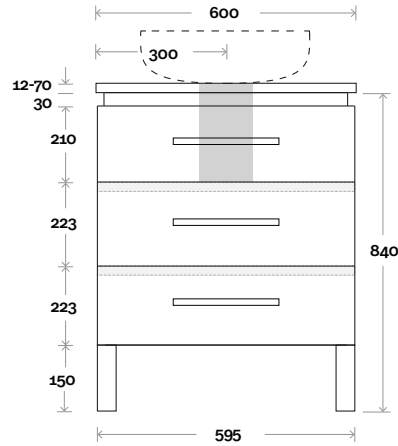

MARQUIS

Riviera

Riviera 1 600mm all drawer centre basin

Top Thickness

- Nova Acrylic Top: 25mm
- Monaco Grande Acrylic Top: 70mm
- Silestone: 20mm
- Caesarstone: 20mm
- Dekton: 12mm
- Symphony: 20mm
- Timber: 30-35mm (Above counter only)

Note:

- Nova waste centre: 300mm
- Monaco Grande waste centre: 300mm
- Stone & Timber waste centre: 300mm std (may vary depending on basin)

 Plumbing allowance

Plumbing

Configuration

Kick

Legs

Wallmount

Top Drawer Box

MARQUIS

Riviera

Riviera 2 600mm centre basin

Top Thickness

Nova Acrylic Top: 25mm
 Monaco Grande Acrylic Top: 70mm
 Silestone: 20mm
 Caesarstone: 20mm
 Dekton: 12mm
 Symphony: 20mm
 Timber: 30-35mm
 (Above counter only)