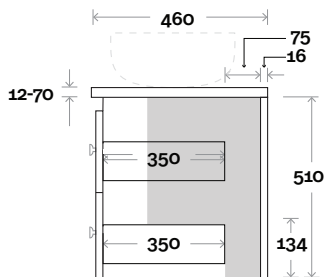

Note:

- Nova waste centre: 600mm
- Monaco Grande waste centre: 600mm
- Stone & Timber waste centre: 600mm std (may vary depending on basin)

 Plumbing allowance

Plumbing

Configuration

Kick

Legs

Wallmount

Top Drawer Box

All measurements are in 'mm' and are approximate and to be used as a guide only. Installation preparations are not recommended without product onsite.

MARQUIS

Riviera

Riviera 8d 1200mm all drawer double basin