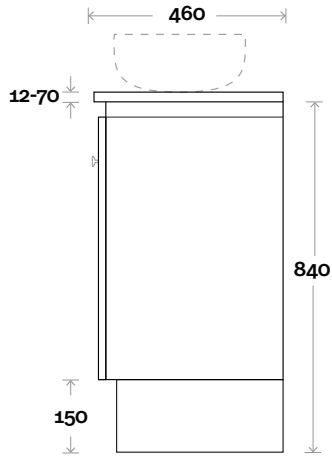

MARQUIS

Riviera

Riviera 6 900mm centre basin

Top Thickness

Nova Acrylic Top: 25mm
 Monaco Grande Acrylic Top: 70mm
 Silestone: 20mm
 Caesarstone: 20mm
 Dekton: 12mm
 Symphony: 20mm
 Timber: 30-35mm
 (Above counter only)

Note:

- Nova waste centre: 450mm
- Monaco Grande waste centre: 450mm
- Stone & Timber waste centre: 450mm std (may vary depending on basin)

Plumbing allowance

Plumbing

Configuration

Kick

Legs

Wallmount

All measurements are in 'mm' and are approximate and to be used as a guide only. Installation preparations are not recommended without product onsite.

MARQUIS

Riviera

Riviera 7 900mm off centre basin

Top Thickness

Nova Acrylic Top: 25mm
 Monaco Grande Acrylic Top: 70mm
 Silestone: 20mm
 Caesarstone: 20mm
 Dekton: 12mm
 Symphony: 20mm
 Timber: 30-35mm
 (Above counter only)

Note:

- Nova waste centre: 300mm
- Monaco Grande waste centre: 300mm
- Stone & Timber waste centre: 300mm std (may vary depending on basin)
- Left or Right hand basin