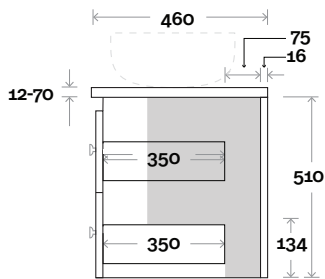

Note:

- Nova waste centre: 400mm
- Monaco Grande waste centre: 420mm
- Stone & Timber waste centre: 375mm Std (may vary depending on basin)

 Plumbing allowance

Plumbing

Configuration

Kick

Legs

Wallmount

Top Drawer Box

All measurements are in 'mm' and are approximate and to be used as a guide only. Installation preparations are not recommended without product onsite.

MARQUIS

Riviera

Riviera 14 1500mm double basin