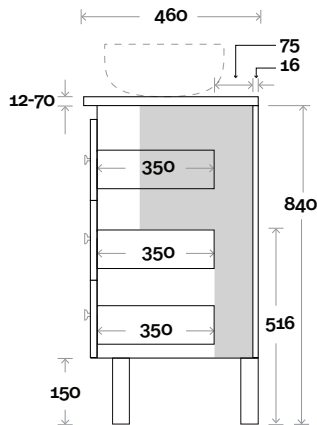

All measurements are in 'mm' and are approximate and to be used as a guide only. Installation preparations are not recommended without product onsite.

MARQUIS

Riviera

Riviera 5 900mm all drawer centre basin

Note:

- Nova waste centre: 400mm
- Monaco Grande waste centre: 420mm
- Stone & Timber waste centre: 375mm Std (may vary depending on basin)

 Plumbing allowance

Plumbing

Configuration

Kick

Legs

Wallmount

Top Drawer Box

All measurements are in 'mm' and are approximate and to be used as a guide only. Installation preparations are not recommended without product onsite.

MARQUIS

Riviera

Riviera 14 1500mm double basin