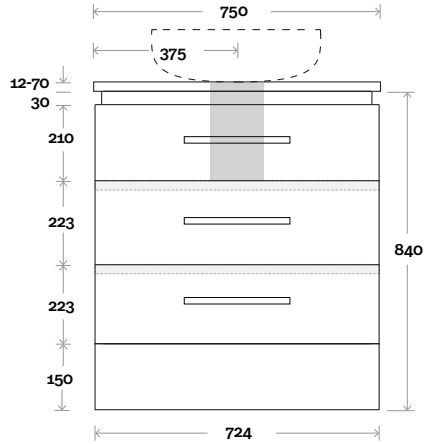

MARQUIS

Riviera

Riviera 3 750mm all drawer centre basin

Top Thickness

Nova Acrylic Top: 25mm
 Monaco Grande Acrylic Top: 70mm
 Silestone: 20mm
 Caesarstone: 20mm
 Dekton: 12mm
 Symphony: 20mm
 Timber: 30-35mm
 (Above counter only)

Note:

- Nova waste centre: 375mm
- Monaco Grande waste centre: 375mm
- Stone & Timber waste centre: 375mm Std (may vary depending on basin)

 Plumbing allowance

Plumbing

Configuration

Kick

Legs

Wallmount

Top Drawer Box

MARQUIS

Riviera

Riviera 4 750mm centre basin

Top Thickness

Nova Acrylic Top: 25mm
 Monaco Grande Acrylic Top: 70mm
 Silestone: 20mm
 Caesarstone: 20mm
 Dekton: 12mm
 Symphony: 20mm
 Timber: 30-35mm
 (Above counter only)

All measurements are in 'mm' and are approximate and to be used as a guide only. Installation preparations are not recommended without product onsite.

MARQUIS

Riviera

Riviera 5 900mm all drawer centre basin