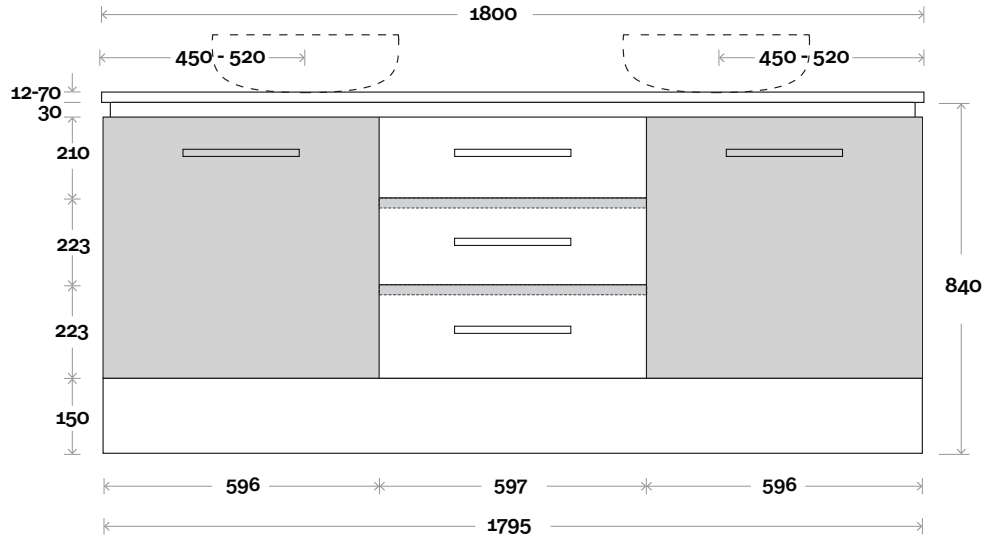

MARQUIS

Riviera

Riviera 18 1800mm double basin

Top Thickness
Nova Acrylic Top: 25mm
Monaco Grande Acrylic Top: 70mm
Silestone: 20mm
Caesarstone: 20mm
Dekton: 12mm
Symphony: 20mm
Timber: 30-35mm
(Above counter only)

Note:
• Nova waste centre: 550mm
• Monaco Grande waste centre: 520mm
• Stone & Timber waste centre: 450mm std (may vary depending on basin)

Plumbing allowance

Plumbing

Configuration

Kick