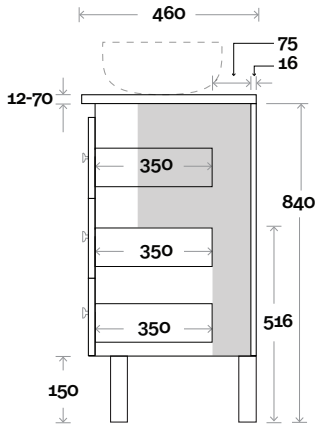

Note:

- Nova waste centre: 300mm
- Monaco Grande waste centre: 300mm
- Stone & Timber waste centre: 300mm std (may vary depending on basin)

 Plumbing allowance

Plumbing

Configuration

Kick

Legs

Wallmount

Top Drawer Box

MARQUIS

Riviera

Riviera 2 600mm centre basin

Top Thickness

Nova Acrylic Top: 25mm
 Monaco Grande Acrylic Top: 70mm
 Silestone: 20mm
 Caesarstone: 20mm
 Dekton: 12mm
 Symphony: 20mm
 Timber: 30-35mm
 (Above counter only)