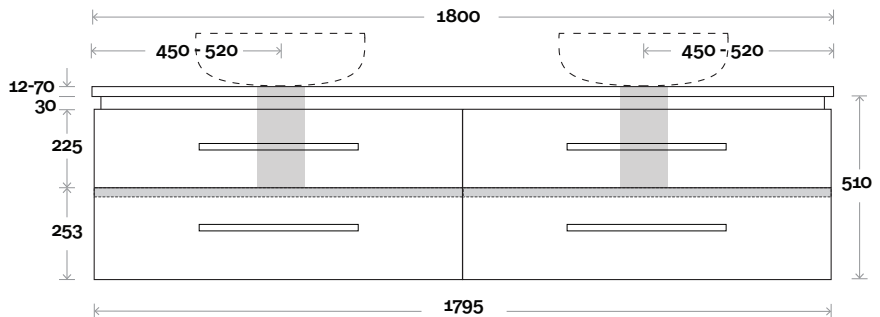

MARQUIS

Riviera

Riviera 17 1800mm all drawer double basin

Top Thickness

Nova Acrylic Top: 25mm
 Monaco Grande Acrylic Top: 70mm
 Silestone: 20mm
 Caesarstone: 20mm
 Dekton: 12mm
 Symphony: 20mm
 Timber: 30-35mm
 (Above counter only)

Note:

- Nova waste centre: 550mm
- Monaco Grande waste centre: 520mm
- Stone & Timber waste centre: 450mm std (may vary depending on basin)

 Plumbing allowance

Plumbing

Configuration

Kick

Legs

Wallmount

Top Drawer Box

All measurements are in 'mm' and are approximate and to be used as a guide only. Installation preparations are not recommended without product onsite.

MARQUIS

Riviera

Riviera 18 1800mm double basin