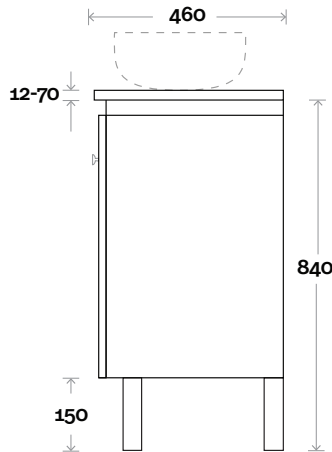

All measurements are in 'mm' and are approximate and to be used as a guide only. Installation preparations are not recommended without product onsite.

MARQUIS

Riviera

Riviera 9d 1200mm double basin

Top Thickness

Nova Acrylic Top: 25mm
 Monaco Grande Acrylic Top: 70mm
 Silestone: 20mm
 Caesarstone: 20mm
 Dekton: 12mm
 Symphony: 20mm
 Timber: 30-35mm
 (Above counter only)

Note:

- Nova waste centre: 300mm
- Monaco Grande waste centre: 300mm
- Stone & Timber waste centre: 300mm std (may vary depending on basin)

Plumbing allowance

Plumbing

Configuration

Kick

Legs

Wallmount

All measurements are in 'mm' and are approximate and to be used as a guide only. Installation preparations are not recommended without product onsite.

MARQUIS

Riviera

Riviera 10 1200mm off centre basin

Top Thickness
 Nova Acrylic Top: 25mm
 Silestone: 20mm
 Caesarstone: 20mm
 Dekton: 12mm
 Symphony: 20mm
 Timber: 30-35mm
 (Above counter only)

- Note:**
- Nova waste centre: 350mm
 - Stone & Timber waste centre: 350mm std (may vary depending on basin)
 - Left or Right hand basin