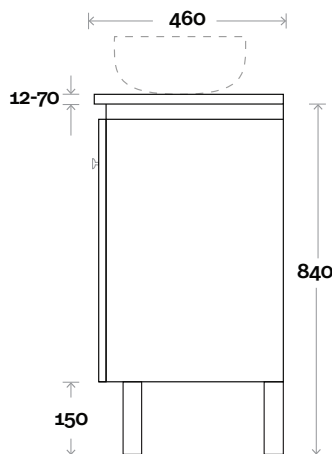

Nova Acrylic Top: 25mm
 Monaco Grande Acrylic Top: 70mm
 Silestone: 20mm
 Caesarstone: 20mm
 Dekton: 12mm
 Symphony: 20mm
 Timber: 30-35mm
 (Above counter only)

Note:

- Nova waste centre: 300mm
- Monaco Grande waste centre: 300mm
- Stone & Timber waste centre: 300mm std (may vary depending on basin)
- Left or Right hand basin

Plumbing allowance

Plumbing

Configuration

Kick

Legs

Wallmount

All measurements are in 'mm' and are approximate and to be used as a guide only. Installation preparations are not recommended without product onsite.

MARQUIS

Riviera

Riviera 8s 1200mm all drawer centre basin

Top Thickness

Nova Acrylic Top: 25mm
 Monaco Grande Acrylic Top: 70mm
 Silestone: 20mm
 Caesarstone: 20mm
 Dekton: 12mm
 Symphony: 20mm
 Timber: 30-35mm
 (Above counter only)

Top Drawer Box

All measurements are in 'mm' and are approximate and to be used as a guide only. Installation preparations are not recommended without product onsite.

MARQUIS

Riviera

Riviera 8d 1200mm all drawer double basin