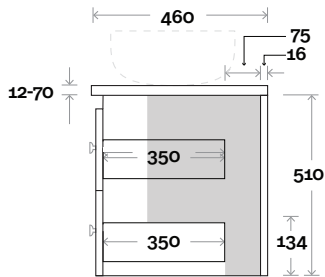

MARQUIS

Riviera

Riviera 1 600mm all drawer centre basin

Top Thickness

- Nova Acrylic Top: 25mm
- Monaco Grande Acrylic Top: 70mm
- Silestone: 20mm
- Caesarstone: 20mm
- Dekton: 12mm
- Symphony: 20mm
- Timber: 30-35mm (Above counter only)

Note:

- Nova waste centre: 300mm
- Monaco Grande waste centre: 300mm
- Stone & Timber waste centre: 300mm std (may vary depending on basin)

 Plumbing allowance

Plumbing

Configuration

Kick

Legs

Wallmount

Top Drawer Box

MARQUIS

Riviera

Riviera 2 600mm centre basin

Top Thickness

Nova Acrylic Top: 25mm
 Monaco Grande Acrylic Top: 70mm
 Silestone: 20mm
 Caesarstone: 20mm
 Dekton: 12mm
 Symphony: 20mm
 Timber: 30-35mm
 (Above counter only)