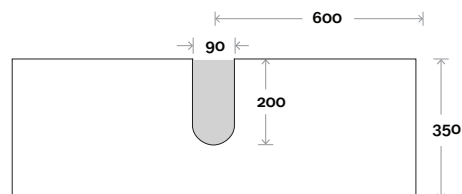

All measurements are in 'mm' and are approximate and to be used as a guide only. Installation preparations are not recommended without product onsite.