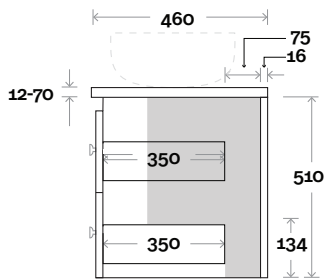

Top Drawer Box

All measurements are in 'mm' and are approximate and to be used as a guide only. Installation preparations are not recommended without product onsite.

MARQUIS

Riviera

Riviera 8d 1200mm all drawer double basin

Top Thickness

Nova Acrylic Top: 25mm
 Monaco Grande Acrylic Top: 70mm
 Silestone: 20mm
 Caesarstone: 20mm
 Dekton: 12mm
 Symphony: 20mm
 Timber: 30-35mm
 (Above counter only)

Note:

- Nova waste centre: 300mm
- Monaco Grande waste centre: 300mm
- Stone & Timber waste centre: 300mm std (may vary depending on basin)

 Plumbing allowance

Plumbing

Configuration

Kick

Legs

Wallmount

Top Drawer Box

All measurements are in 'mm' and are approximate and to be used as a guide only. Installation preparations are not recommended without product onsite.