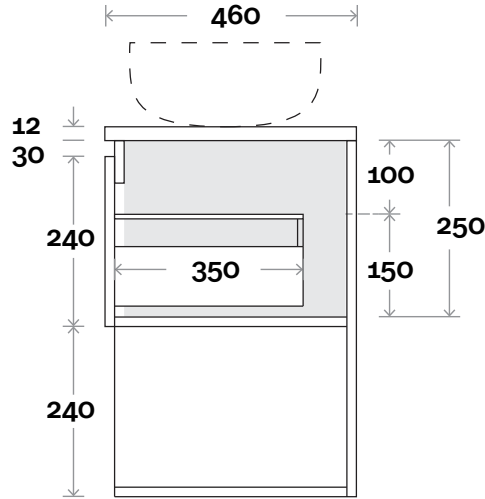

Note:

• Waste centre: 300mm std
(may vary depending on basin)

• Left or Right hand Basin

Oxford 6 1200mm off centre basin

 Plumbing allowance

PROFILE

CONFIGURATION

Wallmount

TOP DRAWER BOX

MARQUIS

Oxford

Oxford 7 1500mm centre basin

Top Thickness

Symphony: 20mm
Stone Ambassador: 20mm
Caesarstone: 20mm
Vasari: 12mm
Dekton: 12mm

Note:

• Waste centre: 750mm Std
(may vary depending on basin)

 Plumbing allowance

PROFILE

CONFIGURATION

Wallmount

TOP DRAWER BOX

waste centre between drawers

MARQUIS

Oxford

Oxford 8 1500mm double basin

Top Thickness

Symphony: 20mm
Stone Ambassador: 20mm
Caesarstone: 20mm
Vasari: 12mm
Dekton: 12mm

Note:

• Waste centre: 375mm std
(may vary depending on basin)

 Plumbing allowance