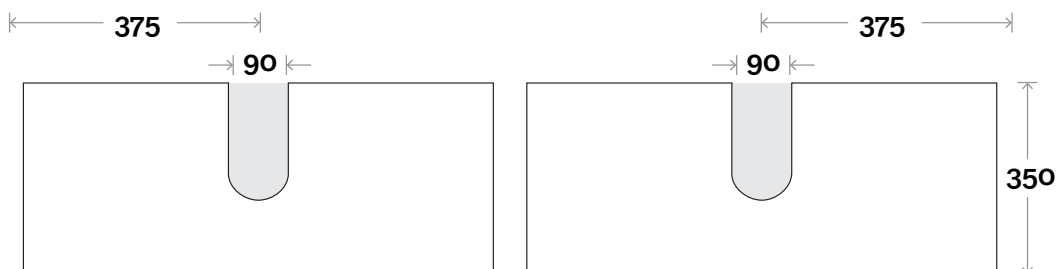

Oxford 8 1500mm double basin

Top Thickness

Symphony: 20mm
Stone Ambassador: 20mm
Caesarstone: 20mm
Vasari: 12mm
Dekton: 12mm

Note:

• Waste centre: 375mm std
(may vary depending on basin)

 Plumbing allowance

PROFILE

CONFIGURATION

Wallmount

TOP DRAWER BOX

MARQUIS

Oxford

Top Thickness

Symphony: 20mm
Stone Ambassador: 20mm
Caesarstone: 20mm
Vasari: 12mm
Dekton: 12mm

MARQUIS

Oxford

Oxford 10 1800mm centre basin

Top Thickness

Symphony: 20mm
Stone Ambassador: 20mm
Caesarstone: 20mm
Vasari: 12mm
Dekton: 12mm

Note:

• Waste centre: 900mm std
(may vary depending on basin)

 Plumbing allowance

Symphony: 20mm
Stone Ambassador: 20mm
Caesarstone: 20mm
Vasari: 12mm
Dekton: 12mm

Note:

• Waste centre: 450mm std
(may vary depending on basin)

Oxford 11 1800mm double basin

 Plumbing allowance

PROFILE

CONFIGURATION