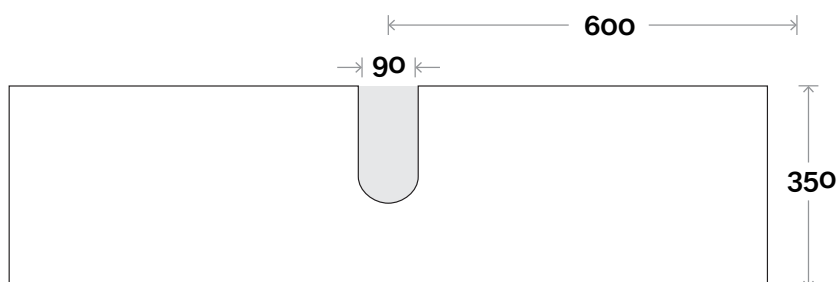

Oxford 4 1200mm centre basin

 **Plumbing allowance**

PROFILE

CONFIGURATION

Wallmount

TOP DRAWER BOX

MARQUIS

Oxford

Oxford 5 1200mm double basin

Top Thickness

Symphony: 20mm
Stone Ambassador: 20mm
Caesarstone: 20mm
Vasari: 12mm
Dekton: 12mm

Note:

• Waste centre: 300mm std
(may vary depending on basin)

 Plumbing allowance