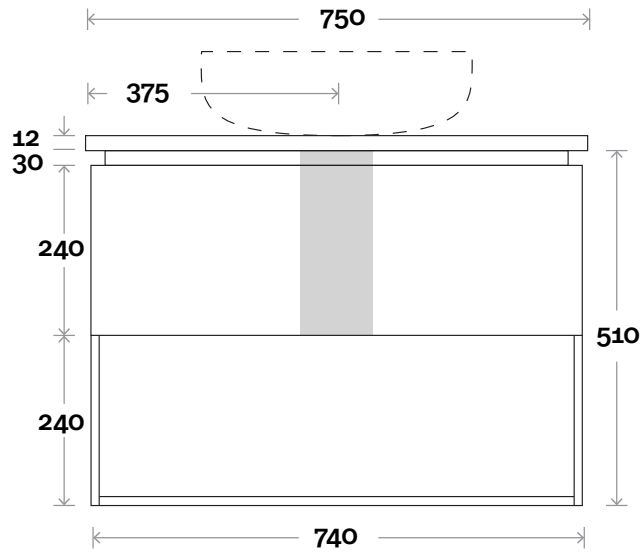

MARQUIS

Oxford

Oxford 1 600mm centre basin

Top Thickness

Symphony: 20mm
Stone Ambassador: 20mm
Caesarstone: 20mm
Vasari: 12mm
Dekton: 12mm

Note:

• Waste centre: 300mm std
(may vary depending on basin)

 Plumbing allowance

Note:

• Waste centre: 375mm std
(may vary depending on basin)

Oxford 2 750mm centre basin

 Plumbing allowance

PROFILE

CONFIGURATION

Wallmount

TOP DRAWER BOX

MARQUIS

Oxford

Oxford 3 900mm centre basin

Top Thickness

Symphony: 20mm
Stone Ambassador: 20mm
Caesarstone: 20mm
Vasari: 12mm
Dekton: 12mm

Note:

• Waste centre: 450mm std
(may vary depending on basin)

 Plumbing allowance

PROFILE

CONFIGURATION

Wallmount

TOP DRAWER BOX

MARQUIS

Oxford

Top Thickness
Dekton: 12mm

Note:
• Waste centre: 600mm std
(may vary depending on basin)