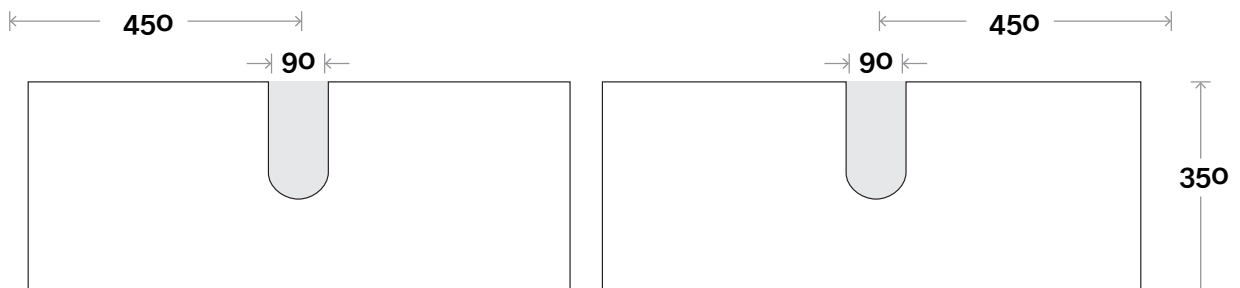

MARQUIS

Oxford

Oxford 10 1800mm centre basin

Top Thickness

Symphony: 20mm
Stone Ambassador: 20mm
Caesarstone: 20mm
Vasari: 12mm
Dekton: 12mm

Note:

• Waste centre: 900mm std
(may vary depending on basin)

 Plumbing allowance

Symphony: 20mm
Stone Ambassador: 20mm
Caesarstone: 20mm
Vasari: 12mm
Dekton: 12mm

Note:

• Waste centre: 450mm std
(may vary depending on basin)

Oxford 11 1800mm double basin

 Plumbing allowance

PROFILE

CONFIGURATION

Wallmount

TOP DRAWER BOX

MARQUIS

Oxford

Top Thickness

Symphony: 20mm
Stone Ambassador: 20mm
Caesarstone: 20mm
Vasari: 12mm
Dekton: 12mm

Note:

- Waste centre: 450mm std (may vary depending on basin)
- Left or Right Hand Basin