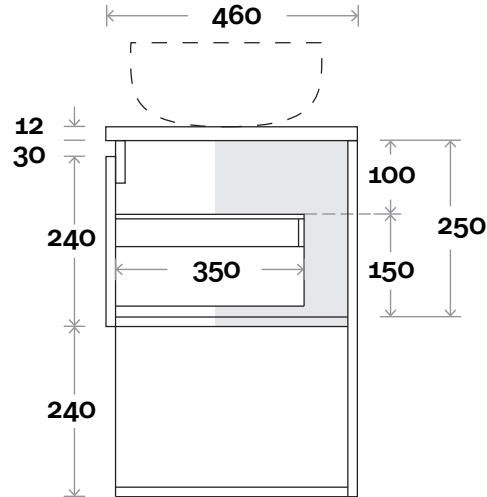

 Plumbing allowance

PROFILE

CONFIGURATION

Wallmount

TOP DRAWER BOX

waste centre between drawers

MARQUIS

Oxford

Oxford 8 1500mm double basin

Top Thickness

Symphony: 20mm
Stone Ambassador: 20mm
Caesarstone: 20mm
Vasari: 12mm
Dekton: 12mm

Note:

• Waste centre: 375mm std
(may vary depending on basin)

 Plumbing allowance

PROFILE

CONFIGURATION

Wallmount

TOP DRAWER BOX

MARQUIS

Oxford

Top Thickness

Symphony: 20mm
Stone Ambassador: 20mm
Caesarstone: 20mm
Vasari: 12mm
Dekton: 12mm

Note:

- Waste centre: 375mm std (may vary depending on basin)
- Left or Right Hand Basin

Oxford 9 1500mm off centre basin

 Plumbing allowance

PROFILE

CONFIGURATION

Wallmount

TOP DRAWER BOX