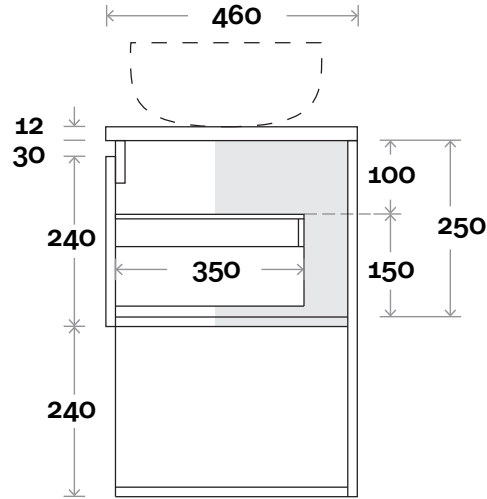

Note:

• Waste centre: 375mm std
(may vary depending on basin)

Oxford 2 750mm centre basin

 Plumbing allowance

PROFILE

CONFIGURATION

Wallmount

TOP DRAWER BOX

MARQUIS

Oxford

Oxford 3 900mm centre basin

Top Thickness

Symphony: 20mm
Stone Ambassador: 20mm
Caesarstone: 20mm
Vasari: 12mm
Dekton: 12mm

Note:

• Waste centre: 450mm std
(may vary depending on basin)

 Plumbing allowance

PROFILE

CONFIGURATION

Wallmount

TOP DRAWER BOX

MARQUIS

Oxford

Top Thickness
Dekton: 12mm

Note:
• Waste centre: 600mm std
(may vary depending on basin)

Oxford 4 1200mm centre basin

 **Plumbing allowance**

PROFILE

CONFIGURATION

Wallmount

TOP DRAWER BOX

MARQUIS

Oxford