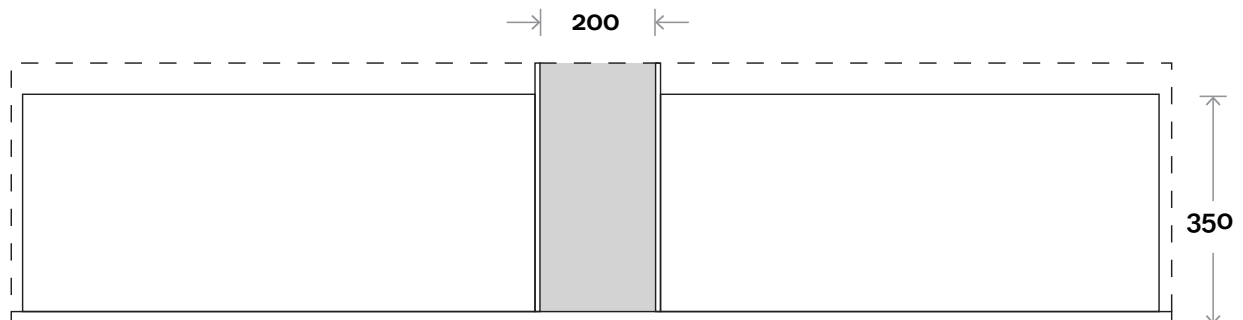

PROFILE

CONFIGURATION

Wallmount

TOP DRAWER BOX

waste centre between drawers

MARQUIS

Oxford

Top Thickness

Symphony: 20mm
Stone Ambassador: 20mm
Caesarstone: 20mm
Vasari: 12mm
Dekton: 12mm

Note:

• Waste centre: 450mm std
(may vary depending on basin)

Oxford 11 1800mm double basin

 Plumbing allowance

PROFILE

CONFIGURATION