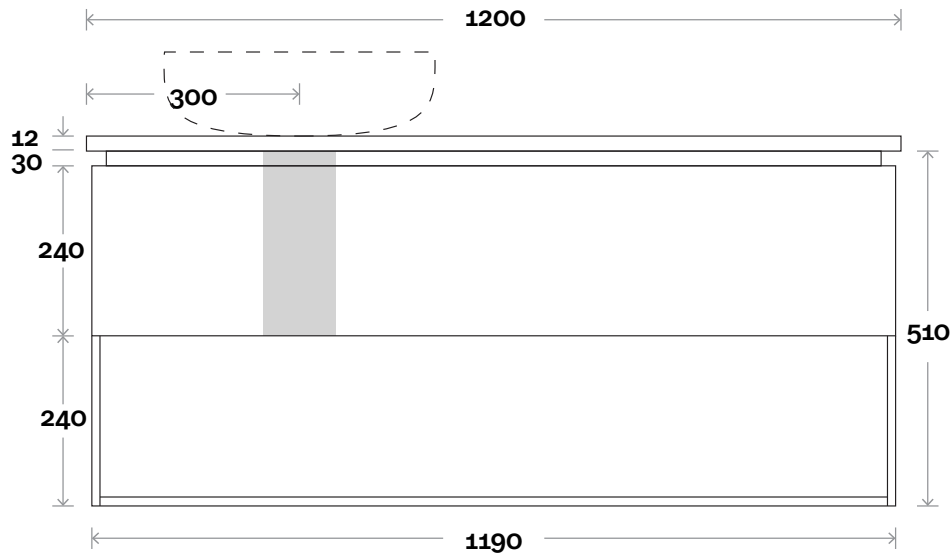

Oxford 5 1200mm double basin

Top Thickness

Symphony: 20mm
Stone Ambassador: 20mm
Caesarstone: 20mm
Vasari: 12mm
Dekton: 12mm

Note:

• Waste centre: 300mm std
(may vary depending on basin)

 Plumbing allowance

Note:

• Waste centre: 300mm std
(may vary depending on basin)

• Left or Right hand Basin

Oxford 6 1200mm off centre basin

 Plumbing allowance

PROFILE

CONFIGURATION

Wallmount

TOP DRAWER BOX

MARQUIS

Oxford

Oxford 7 1500mm centre basin

Top Thickness

Symphony: 20mm
Stone Ambassador: 20mm
Caesarstone: 20mm
Vasari: 12mm
Dekton: 12mm

Note:

• Waste centre: 750mm Std
(may vary depending on basin)

Oxford 8 1500mm double basin

Top Thickness

Symphony: 20mm
Stone Ambassador: 20mm
Caesarstone: 20mm
Vasari: 12mm
Dekton: 12mm

Note:

• Waste centre: 375mm std
(may vary depending on basin)

 Plumbing allowance