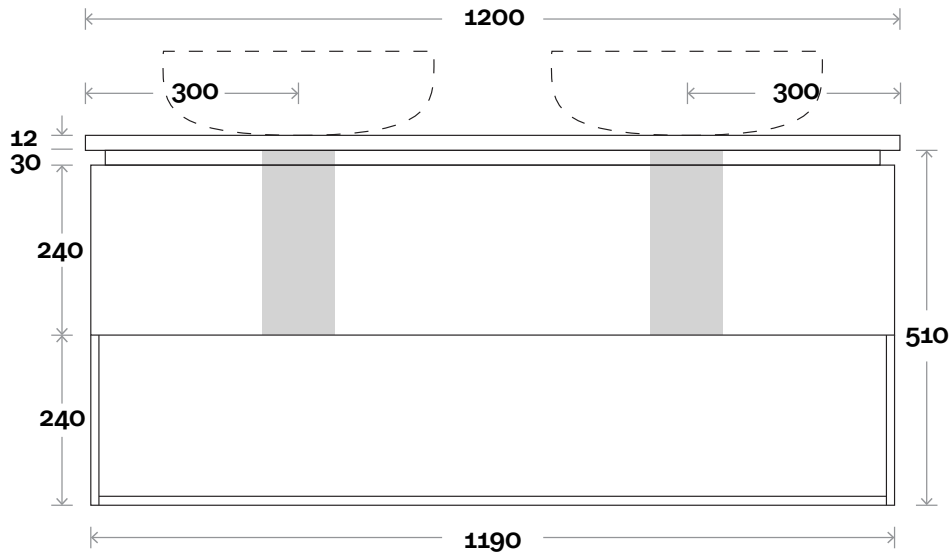

PROFILE

CONFIGURATION

Wallmount

TOP DRAWER BOX

MARQUIS

Oxford

Top Thickness
Dekton: 12mm

Note:
• Waste centre: 600mm std
(may vary depending on basin)

Oxford 4 1200mm centre basin

 **Plumbing allowance**

PROFILE

CONFIGURATION

Wallmount

TOP DRAWER BOX

MARQUIS

Oxford

Oxford 5 1200mm double basin

Top Thickness

Symphony: 20mm
Stone Ambassador: 20mm
Caesarstone: 20mm
Vasari: 12mm
Dekton: 12mm

Note:

• Waste centre: 300mm std
(may vary depending on basin)

 Plumbing allowance

PROFILE

CONFIGURATION

Wallmount

TOP DRAWER BOX

MARQUIS

Oxford

Top Thickness

Symphony: 20mm
Stone Ambassador: 20mm
Caesarstone: 20mm
Vasari: 12mm
Dekton: 12mm