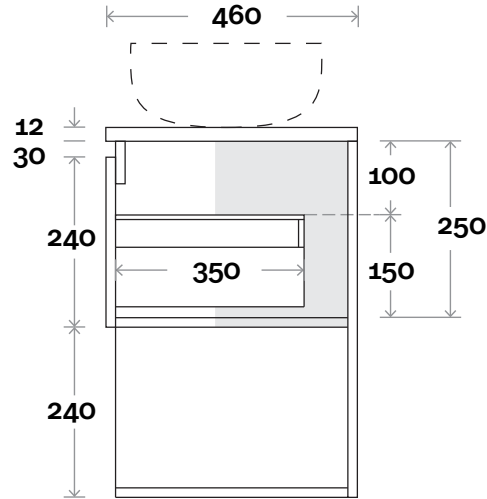

MARQUIS

Oxford

Oxford 10 1800mm centre basin

Top Thickness

Symphony: 20mm
Stone Ambassador: 20mm
Caesarstone: 20mm
Vasari: 12mm
Dekton: 12mm

Note:

• Waste centre: 900mm std
(may vary depending on basin)

 Plumbing allowance

Symphony: 20mm
Stone Ambassador: 20mm
Caesarstone: 20mm
Vasari: 12mm
Dekton: 12mm

Note:

• Waste centre: 450mm std
(may vary depending on basin)

Oxford 11 1800mm double basin

 Plumbing allowance

PROFILE

CONFIGURATION

Wallmount

TOP DRAWER BOX

MARQUIS

Oxford

Top Thickness

Symphony: 20mm
Stone Ambassador: 20mm
Caesarstone: 20mm
Vasari: 12mm
Dekton: 12mm

Note:

- Waste centre: 450mm std (may vary depending on basin)
- Left or Right Hand Basin

Oxford 12 1800mm off centre basin

 Plumbing allowance

PROFILE

CONFIGURATION

Wallmount

TOP DRAWER BOX