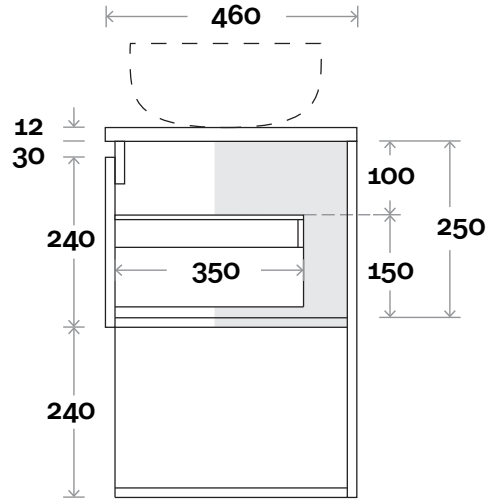

PROFILE

CONFIGURATION

Wallmount

TOP DRAWER BOX

MARQUIS

Oxford

Top Thickness

Symphony: 20mm
Stone Ambassador: 20mm
Caesarstone: 20mm
Vasari: 12mm
Dekton: 12mm

Note:

• Waste centre: 375mm std
(may vary depending on basin)

Oxford 2 750mm centre basin

 Plumbing allowance

PROFILE

CONFIGURATION

Wallmount

TOP DRAWER BOX

MARQUIS

Oxford

Oxford 3 900mm centre basin

Top Thickness

Symphony: 20mm
Stone Ambassador: 20mm
Caesarstone: 20mm
Vasari: 12mm
Dekton: 12mm

Note:

• Waste centre: 450mm std
(may vary depending on basin)

 Plumbing allowance

PROFILE

CONFIGURATION

Wallmount

TOP DRAWER BOX

MARQUIS

Oxford

Top Thickness
Dekton: 12mm

Note:
• Waste centre: 600mm std
(may vary depending on basin)