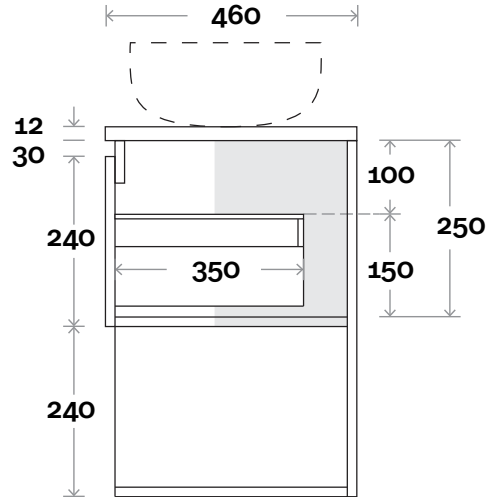

Oxford 4 1200mm centre basin

 **Plumbing allowance**

PROFILE

CONFIGURATION

Wallmount

TOP DRAWER BOX

MARQUIS

Oxford

Oxford 5 1200mm double basin

Top Thickness

Symphony: 20mm
Stone Ambassador: 20mm
Caesarstone: 20mm
Vasari: 12mm
Dekton: 12mm

Note:

• Waste centre: 300mm std
(may vary depending on basin)

 Plumbing allowance

PROFILE

CONFIGURATION

Wallmount

TOP DRAWER BOX

MARQUIS

Oxford

Top Thickness

Symphony: 20mm
Stone Ambassador: 20mm
Caesarstone: 20mm
Vasari: 12mm
Dekton: 12mm

Note:

• Waste centre: 300mm std
(may vary depending on basin)

• Left or Right hand Basin

Oxford 6 1200mm off centre basin

 Plumbing allowance

PROFILE

CONFIGURATION

Wallmount