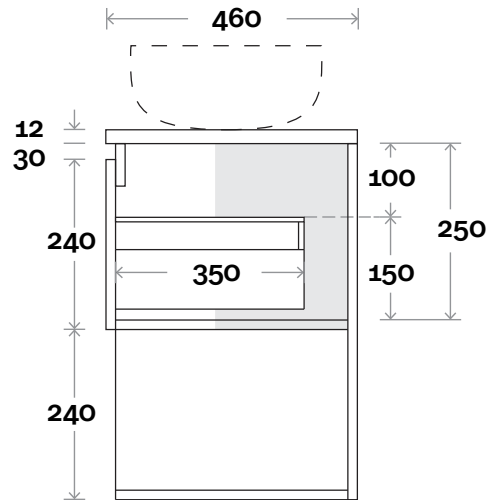

MARQUIS

Oxford

Oxford 10 1800mm centre basin

Top Thickness

Symphony: 20mm
Stone Ambassador: 20mm
Caesarstone: 20mm
Vasari: 12mm
Dekton: 12mm

Note:

• Waste centre: 900mm std
(may vary depending on basin)

 Plumbing allowance

Symphony: 20mm
Stone Ambassador: 20mm
Caesarstone: 20mm
Vasari: 12mm
Dekton: 12mm

Note:

• Waste centre: 450mm std
(may vary depending on basin)

Oxford 11 1800mm double basin

 Plumbing allowance

PROFILE

CONFIGURATION

Wallmount

TOP DRAWER BOX

MARQUIS

Oxford

Top Thickness

Symphony: 20mm
Stone Ambassador: 20mm
Caesarstone: 20mm
Vasari: 12mm
Dekton: 12mm

Note:

- Waste centre: 450mm std (may vary depending on basin)
- Left or Right Hand Basin

Oxford 12 1800mm off centre basin

 Plumbing allowance

PROFILE

CONFIGURATION

Wallmount

TOP DRAWER BOX