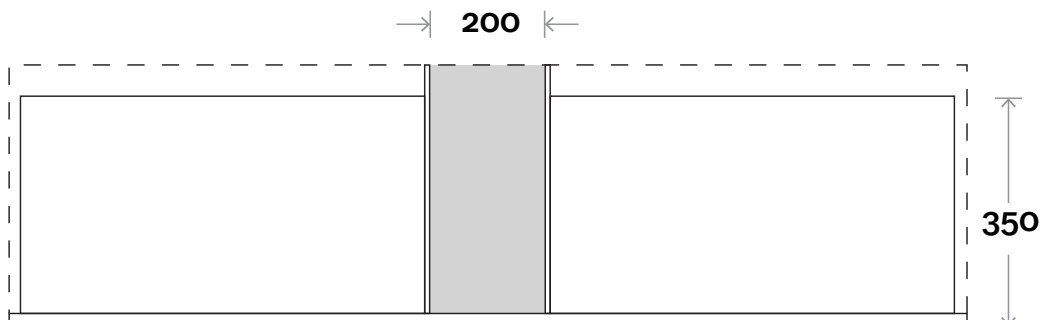

 Plumbing allowance

PROFILE

CONFIGURATION

Wallmount

TOP DRAWER BOX

waste centre between drawers

MARQUIS

Oxford

Oxford 8 1500mm double basin

Top Thickness

Symphony: 20mm
Stone Ambassador: 20mm
Caesarstone: 20mm
Vasari: 12mm
Dekton: 12mm

Note:

• Waste centre: 375mm std
(may vary depending on basin)

 Plumbing allowance