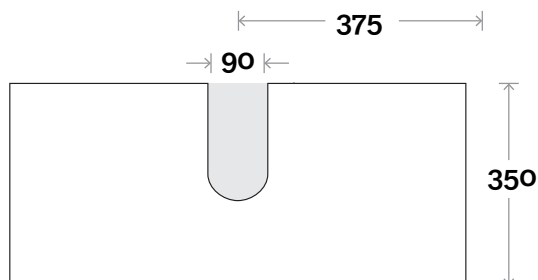

PROFILE

CONFIGURATION

Wallmount

TOP DRAWER BOX

MARQUIS

Oxford

Top Thickness

Symphony: 20mm
Stone Ambassador: 20mm
Caesarstone: 20mm
Vasari: 12mm
Dekton: 12mm

Note:

• Waste centre: 375mm std
(may vary depending on basin)

Oxford 2 750mm centre basin

 Plumbing allowance

PROFILE

CONFIGURATION

Wallmount

TOP DRAWER BOX

MARQUIS

Oxford

Oxford 3 900mm centre basin

Top Thickness

Symphony: 20mm
Stone Ambassador: 20mm
Caesarstone: 20mm
Vasari: 12mm
Dekton: 12mm

Note:

• Waste centre: 450mm std
(may vary depending on basin)

 Plumbing allowance

PROFILE

CONFIGURATION

Wallmount

TOP DRAWER BOX

MARQUIS

Oxford

Top Thickness
Dekton: 12mm

Note:
• Waste centre: 600mm std
(may vary depending on basin)