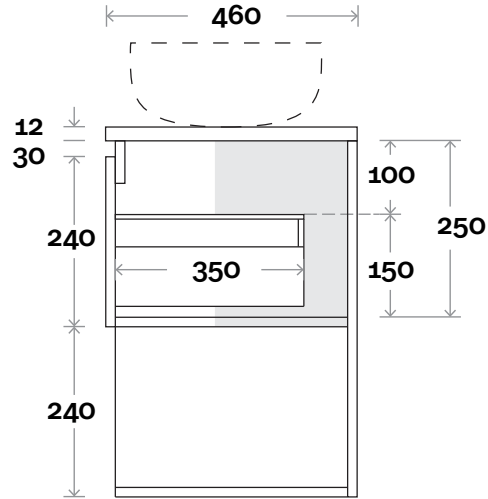

MARQUIS

Oxford

Oxford 1 600mm centre basin

Top Thickness

Symphony: 20mm
Stone Ambassador: 20mm
Caesarstone: 20mm
Vasari: 12mm
Dekton: 12mm

Note:

• Waste centre: 300mm std
(may vary depending on basin)

 Plumbing allowance

PROFILE

CONFIGURATION

Wallmount

TOP DRAWER BOX

MARQUIS

Oxford

Top Thickness

Symphony: 20mm
Stone Ambassador: 20mm
Caesarstone: 20mm
Vasari: 12mm
Dekton: 12mm

Note:

• Waste centre: 375mm std
(may vary depending on basin)

Oxford 2 750mm centre basin

 Plumbing allowance

PROFILE

CONFIGURATION

Wallmount

TOP DRAWER BOX

PROFILE

CONFIGURATION

Wallmount

TOP DRAWER BOX

MARQUIS

Oxford

Top Thickness
Dekton: 12mm

Note:
• Waste centre: 600mm std
(may vary depending on basin)