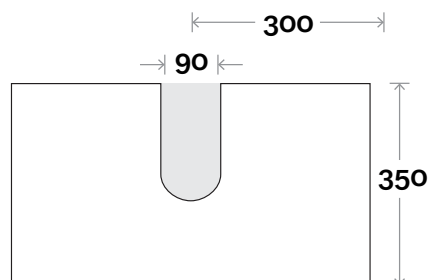

MARQUIS

Oxford

Oxford 1 600mm centre basin

Top Thickness

Symphony: 20mm
Stone Ambassador: 20mm
Caesarstone: 20mm
Vasari: 12mm
Dekton: 12mm

Note:

• Waste centre: 300mm std
(may vary depending on basin)

 Plumbing allowance

PROFILE

CONFIGURATION

Wallmount

TOP DRAWER BOX

MARQUIS

Oxford

Top Thickness

Symphony: 20mm
Stone Ambassador: 20mm
Caesarstone: 20mm
Vasari: 12mm
Dekton: 12mm

Note:

• Waste centre: 375mm std
(may vary depending on basin)

Oxford 2 750mm centre basin

 Plumbing allowance

PROFILE

CONFIGURATION

Wallmount

TOP DRAWER BOX

MARQUIS

Oxford

Oxford 3 900mm centre basin

Top Thickness

Symphony: 20mm
Stone Ambassador: 20mm
Caesarstone: 20mm
Vasari: 12mm
Dekton: 12mm

Note:

• Waste centre: 450mm std
(may vary depending on basin)

 Plumbing allowance