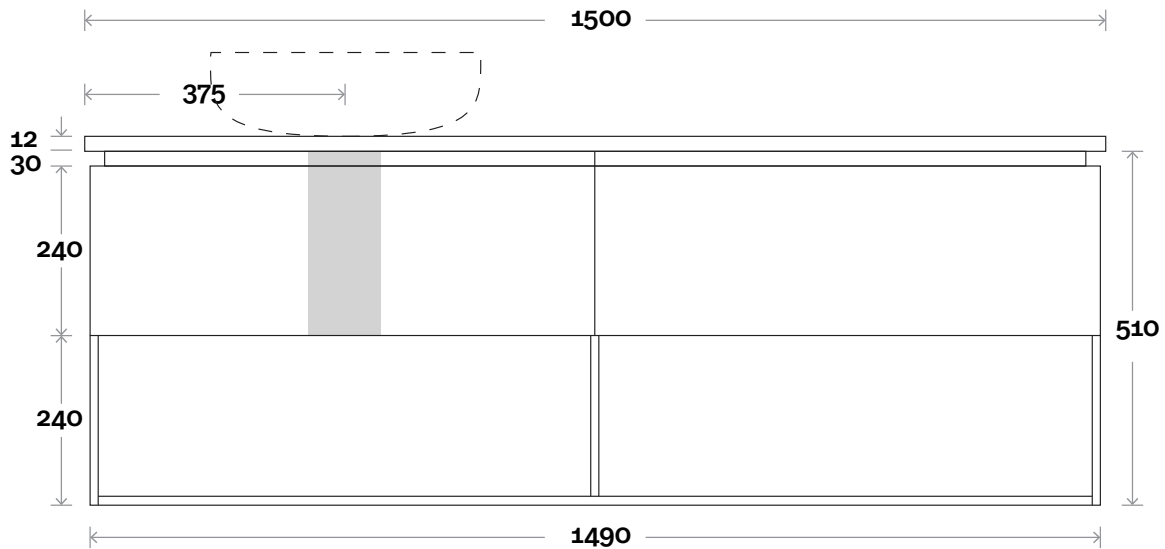

Oxford 8 1500mm double basin

Top Thickness

Symphony: 20mm
Stone Ambassador: 20mm
Caesarstone: 20mm
Vasari: 12mm
Dekton: 12mm

Note:

• Waste centre: 375mm std
(may vary depending on basin)

 Plumbing allowance

Note:

- Waste centre: 375mm std (may vary depending on basin)
- Left or Right Hand Basin

Oxford 9 1500mm off centre basin

 Plumbing allowance

PROFILE

CONFIGURATION

Wallmount

TOP DRAWER BOX

MARQUIS

Oxford

Oxford 10 1800mm centre basin

Top Thickness

Symphony: 20mm
Stone Ambassador: 20mm
Caesarstone: 20mm
Vasari: 12mm
Dekton: 12mm

Note:

• Waste centre: 900mm std
(may vary depending on basin)

 Plumbing allowance

Symphony: 20mm
Stone Ambassador: 20mm
Caesarstone: 20mm
Vasari: 12mm
Dekton: 12mm

Note:

• Waste centre: 450mm std
(may vary depending on basin)

Oxford 11 1800mm double basin

 Plumbing allowance

PROFILE

CONFIGURATION