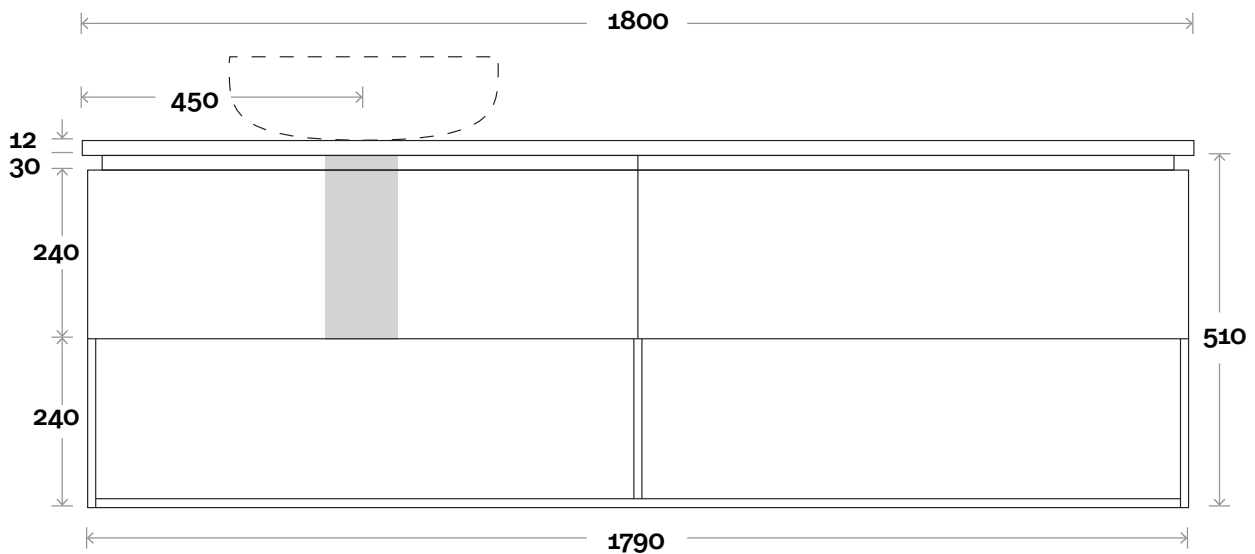

Symphony: 20mm
Stone Ambassador: 20mm
Caesarstone: 20mm
Vasari: 12mm
Dekton: 12mm

Note:

• Waste centre: 450mm std
(may vary depending on basin)

Oxford 11 1800mm double basin

 Plumbing allowance

PROFILE

CONFIGURATION

Wallmount

TOP DRAWER BOX

MARQUIS

Oxford

Top Thickness

Symphony: 20mm
Stone Ambassador: 20mm
Caesarstone: 20mm
Vasari: 12mm
Dekton: 12mm

Note:

- Waste centre: 450mm std (may vary depending on basin)
- Left or Right Hand Basin

Oxford 12 1800mm off centre basin

 Plumbing allowance

PROFILE

CONFIGURATION

Wallmount

TOP DRAWER BOX