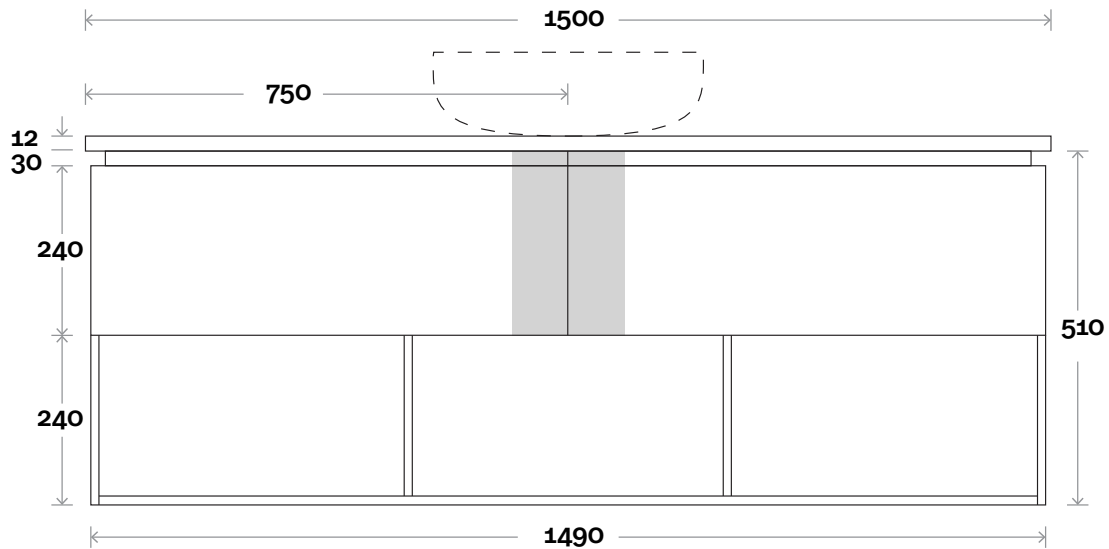

Note:

• Waste centre: 300mm std
(may vary depending on basin)

• Left or Right hand Basin

Oxford 6 1200mm off centre basin

 Plumbing allowance

PROFILE

CONFIGURATION

Wallmount

TOP DRAWER BOX

MARQUIS

Oxford

Oxford 7 1500mm centre basin

Top Thickness

Symphony: 20mm
Stone Ambassador: 20mm
Caesarstone: 20mm
Vasari: 12mm
Dekton: 12mm

Note:

• Waste centre: 750mm Std
(may vary depending on basin)

 Plumbing allowance

PROFILE

CONFIGURATION

Wallmount

TOP DRAWER BOX

waste centre between drawers

MARQUIS

Oxford

Oxford 8 1500mm double basin

Top Thickness

Symphony: 20mm
Stone Ambassador: 20mm
Caesarstone: 20mm
Vasari: 12mm
Dekton: 12mm

Note:

• Waste centre: 375mm std
(may vary depending on basin)

 Plumbing allowance