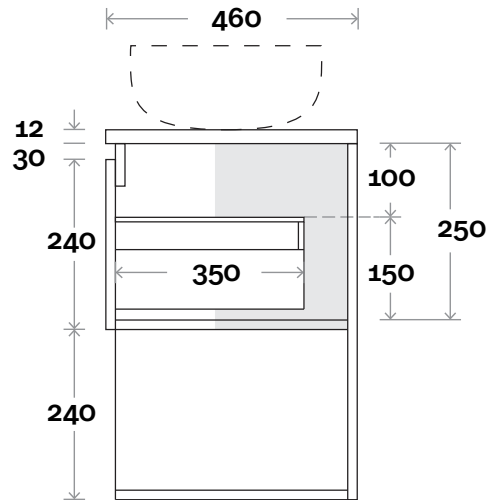

Oxford 5 1200mm double basin

Top Thickness

Symphony: 20mm
Stone Ambassador: 20mm
Caesarstone: 20mm
Vasari: 12mm
Dekton: 12mm

Note:

• Waste centre: 300mm std
(may vary depending on basin)

 Plumbing allowance

Note:

• Waste centre: 300mm std
(may vary depending on basin)

• Left or Right hand Basin

Oxford 6 1200mm off centre basin

 Plumbing allowance

PROFILE

CONFIGURATION

Wallmount

TOP DRAWER BOX

MARQUIS

Oxford

Oxford 7 1500mm centre basin

Top Thickness

Symphony: 20mm
Stone Ambassador: 20mm
Caesarstone: 20mm
Vasari: 12mm
Dekton: 12mm

Note:

• Waste centre: 750mm Std
(may vary depending on basin)

Oxford 8 1500mm double basin

Top Thickness

Symphony: 20mm
Stone Ambassador: 20mm
Caesarstone: 20mm
Vasari: 12mm
Dekton: 12mm

Note:

• Waste centre: 375mm std
(may vary depending on basin)

 Plumbing allowance