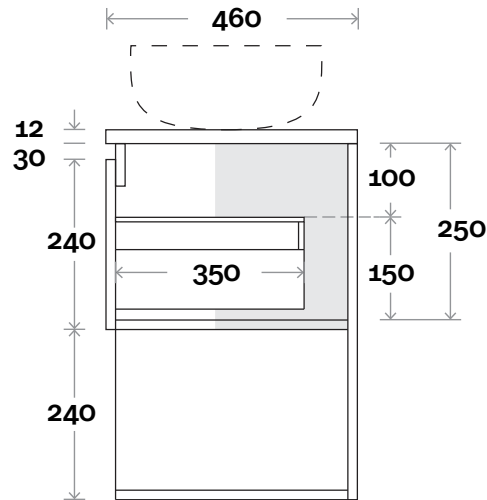

Oxford 8 1500mm double basin

Top Thickness

Symphony: 20mm
Stone Ambassador: 20mm
Caesarstone: 20mm
Vasari: 12mm
Dekton: 12mm

Note:

• Waste centre: 375mm std
(may vary depending on basin)

 Plumbing allowance

PROFILE

CONFIGURATION

Wallmount

TOP DRAWER BOX

MARQUIS

Oxford

Top Thickness

Symphony: 20mm
Stone Ambassador: 20mm
Caesarstone: 20mm
Vasari: 12mm
Dekton: 12mm

Note:

- Waste centre: 375mm std (may vary depending on basin)
- Left or Right Hand Basin

Oxford 9 1500mm off centre basin

 Plumbing allowance

PROFILE

CONFIGURATION

Wallmount

TOP DRAWER BOX

MARQUIS

Oxford

Oxford 10 1800mm centre basin

Top Thickness

Symphony: 20mm
Stone Ambassador: 20mm
Caesarstone: 20mm
Vasari: 12mm
Dekton: 12mm

Note:

• Waste centre: 900mm std
(may vary depending on basin)

 Plumbing allowance