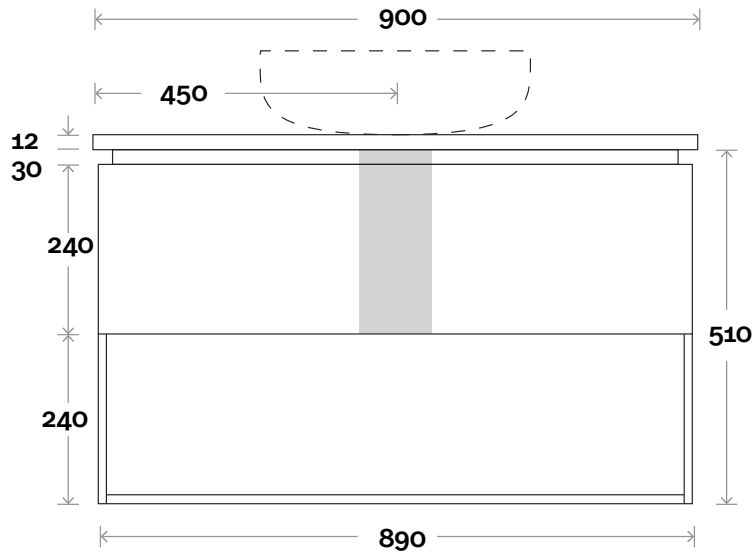

Note:

• Waste centre: 375mm std
(may vary depending on basin)

Oxford 2 750mm centre basin

 Plumbing allowance

PROFILE

CONFIGURATION

Wallmount

TOP DRAWER BOX

MARQUIS

Oxford

Oxford 3 900mm centre basin

Top Thickness

Symphony: 20mm
Stone Ambassador: 20mm
Caesarstone: 20mm
Vasari: 12mm
Dekton: 12mm

Note:

• Waste centre: 450mm std
(may vary depending on basin)

 Plumbing allowance

PROFILE

CONFIGURATION

Wallmount

TOP DRAWER BOX

MARQUIS

Oxford

Top Thickness
Dekton: 12mm

Note:
• Waste centre: 600mm std
(may vary depending on basin)

Oxford 5 1200mm double basin

Top Thickness

Symphony: 20mm
Stone Ambassador: 20mm
Caesarstone: 20mm
Vasari: 12mm
Dekton: 12mm

Note:

• Waste centre: 300mm std
(may vary depending on basin)

 Plumbing allowance