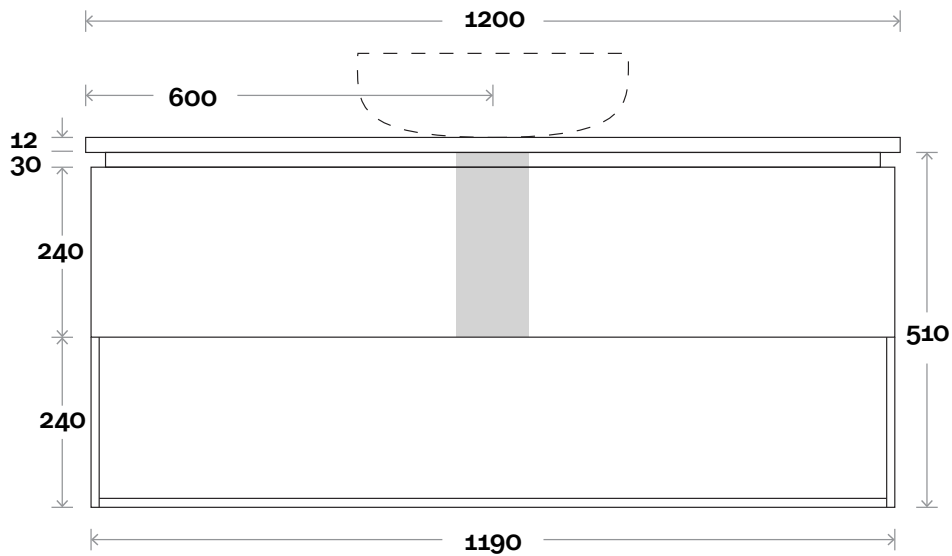

MARQUIS

Oxford

Oxford 3 900mm centre basin

Top Thickness

Symphony: 20mm
Stone Ambassador: 20mm
Caesarstone: 20mm
Vasari: 12mm
Dekton: 12mm

Note:

• Waste centre: 450mm std
(may vary depending on basin)

 Plumbing allowance

PROFILE

CONFIGURATION

Wallmount

TOP DRAWER BOX

MARQUIS

Oxford

Top Thickness
Dekton: 12mm

Note:
• Waste centre: 600mm std
(may vary depending on basin)

Oxford 4 1200mm centre basin

 **Plumbing allowance**

PROFILE

CONFIGURATION

Wallmount

TOP DRAWER BOX

MARQUIS

Oxford

Oxford 5 1200mm double basin

Top Thickness

Symphony: 20mm
Stone Ambassador: 20mm
Caesarstone: 20mm
Vasari: 12mm
Dekton: 12mm

Note:

• Waste centre: 300mm std
(may vary depending on basin)

 Plumbing allowance