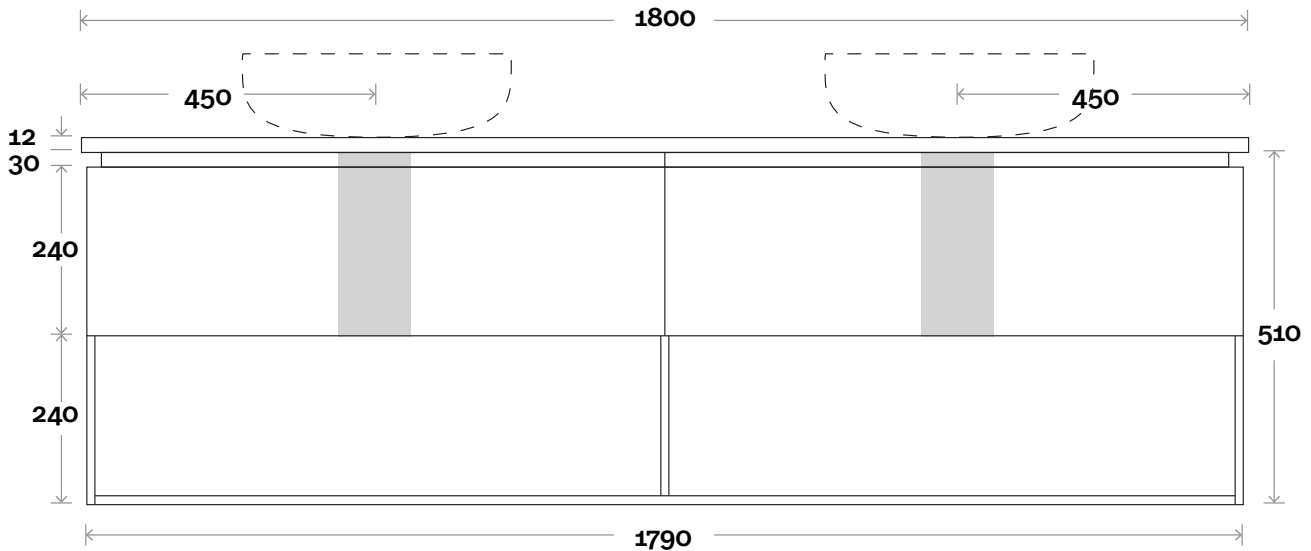

MARQUIS

Oxford

Oxford 10 1800mm centre basin

Top Thickness

Symphony: 20mm
Stone Ambassador: 20mm
Caesarstone: 20mm
Vasari: 12mm
Dekton: 12mm

Note:

• Waste centre: 900mm std
(may vary depending on basin)

 Plumbing allowance

Symphony: 20mm
Stone Ambassador: 20mm
Caesarstone: 20mm
Vasari: 12mm
Dekton: 12mm

Note:

• Waste centre: 450mm std
(may vary depending on basin)

Oxford 11 1800mm double basin

 Plumbing allowance

PROFILE

CONFIGURATION

Wallmount

TOP DRAWER BOX

MARQUIS

Oxford

Top Thickness

Symphony: 20mm
Stone Ambassador: 20mm
Caesarstone: 20mm
Vasari: 12mm
Dekton: 12mm

Note:

- Waste centre: 450mm std (may vary depending on basin)
- Left or Right Hand Basin

Oxford 12 1800mm off centre basin

 Plumbing allowance

PROFILE

CONFIGURATION

Wallmount

TOP DRAWER BOX