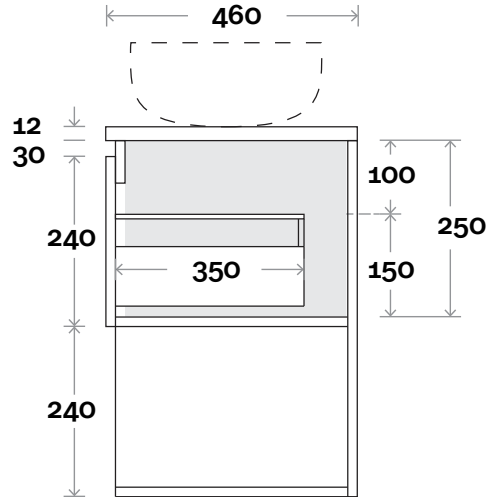

Note:

- Waste centre: 375mm std (may vary depending on basin)
- Left or Right Hand Basin

Oxford 9 1500mm off centre basin

 Plumbing allowance

PROFILE

CONFIGURATION

Wallmount

TOP DRAWER BOX

MARQUIS

Oxford

Oxford 10 1800mm centre basin

Top Thickness

Symphony: 20mm
Stone Ambassador: 20mm
Caesarstone: 20mm
Vasari: 12mm
Dekton: 12mm

Note:

• Waste centre: 900mm std
(may vary depending on basin)

 Plumbing allowance

PROFILE

CONFIGURATION

Wallmount

TOP DRAWER BOX

waste centre between drawers

MARQUIS

Oxford

Top Thickness

Symphony: 20mm
Stone Ambassador: 20mm
Caesarstone: 20mm
Vasari: 12mm
Dekton: 12mm

Note:

• Waste centre: 450mm std
(may vary depending on basin)

Oxford 11 1800mm double basin

 Plumbing allowance

PROFILE

CONFIGURATION