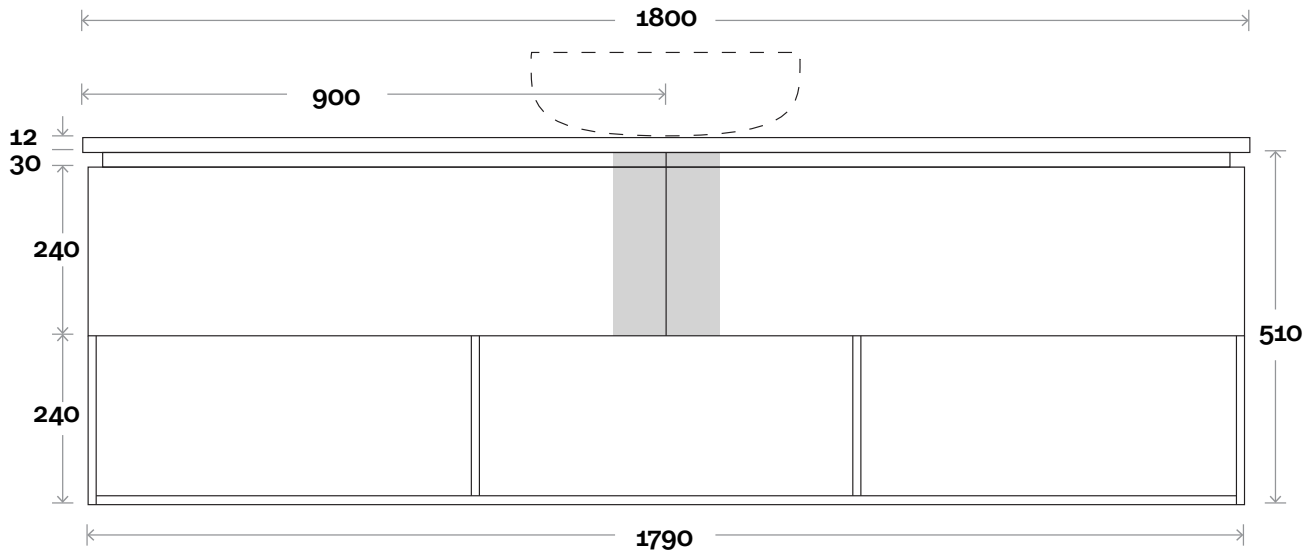

MARQUIS

Oxford

Oxford 10 1800mm centre basin

Top Thickness

Symphony: 20mm
Stone Ambassador: 20mm
Caesarstone: 20mm
Vasari: 12mm
Dekton: 12mm

Note:

• Waste centre: 900mm std
(may vary depending on basin)

 Plumbing allowance

PROFILE

CONFIGURATION

Wallmount

TOP DRAWER BOX

waste centre between drawers

MARQUIS

Oxford

Top Thickness

Symphony: 20mm
Stone Ambassador: 20mm
Caesarstone: 20mm
Vasari: 12mm
Dekton: 12mm

Note:

• Waste centre: 450mm std
(may vary depending on basin)

Oxford 11 1800mm double basin

 Plumbing allowance

PROFILE

CONFIGURATION