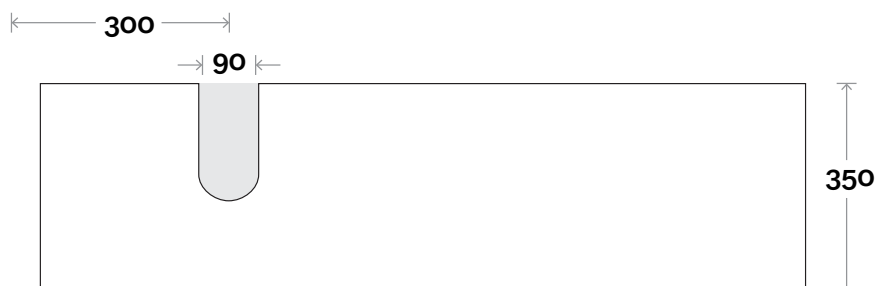

Oxford 5 1200mm double basin

Top Thickness

Symphony: 20mm
Stone Ambassador: 20mm
Caesarstone: 20mm
Vasari: 12mm
Dekton: 12mm

Note:

• Waste centre: 300mm std
(may vary depending on basin)

 Plumbing allowance

PROFILE

CONFIGURATION

Wallmount

TOP DRAWER BOX

MARQUIS

Oxford

Top Thickness

Symphony: 20mm
Stone Ambassador: 20mm
Caesarstone: 20mm
Vasari: 12mm
Dekton: 12mm

Note:

• Waste centre: 300mm std
(may vary depending on basin)

• Left or Right hand Basin

Oxford 6 1200mm off centre basin

 Plumbing allowance

PROFILE

CONFIGURATION

Wallmount

TOP DRAWER BOX

MARQUIS

Oxford

Oxford 7 1500mm centre basin

Top Thickness

Symphony: 20mm
Stone Ambassador: 20mm
Caesarstone: 20mm
Vasari: 12mm
Dekton: 12mm

Note:

• Waste centre: 750mm Std
(may vary depending on basin)