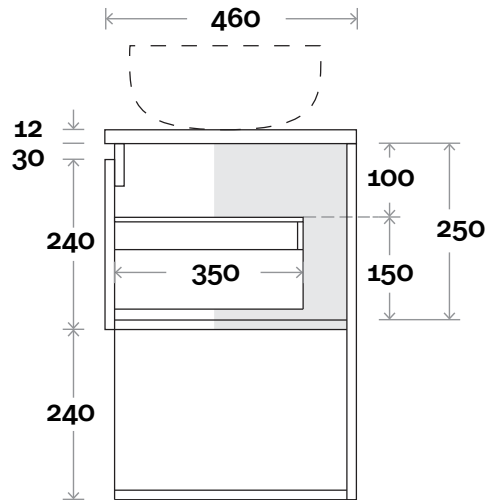

Note:

• Waste centre: 375mm std
(may vary depending on basin)

Oxford 2 750mm centre basin

 Plumbing allowance

PROFILE

CONFIGURATION

Wallmount

TOP DRAWER BOX

PROFILE

CONFIGURATION

Wallmount

TOP DRAWER BOX

MARQUIS

Oxford

Top Thickness
Dekton: 12mm

Note:
• Waste centre: 600mm std
(may vary depending on basin)

Oxford 4 1200mm centre basin

 **Plumbing allowance**

PROFILE

CONFIGURATION

Wallmount

TOP DRAWER BOX

MARQUIS

Oxford

Oxford 5 1200mm double basin

Top Thickness

Symphony: 20mm
Stone Ambassador: 20mm
Caesarstone: 20mm
Vasari: 12mm
Dekton: 12mm

Note:

• Waste centre: 300mm std
(may vary depending on basin)

 Plumbing allowance