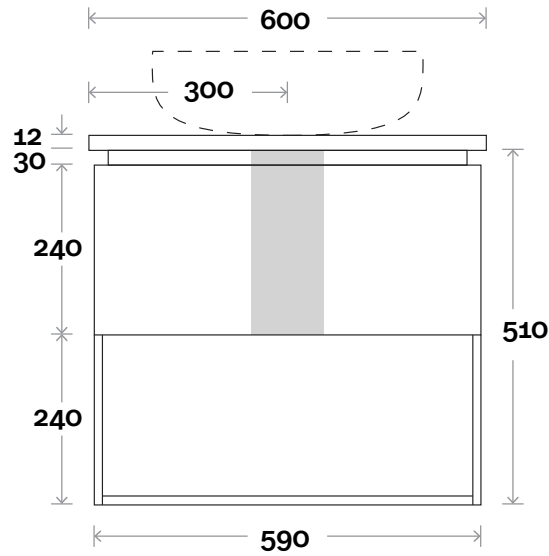

MARQUIS

Oxford

Oxford 1 600mm centre basin

Top Thickness

Symphony: 20mm
Stone Ambassador: 20mm
Caesarstone: 20mm
Vasari: 12mm
Dekton: 12mm

Note:

• Waste centre: 300mm std
(may vary depending on basin)

 Plumbing allowance

PROFILE

CONFIGURATION

Wallmount

TOP DRAWER BOX

MARQUIS

Oxford

Top Thickness

Symphony: 20mm
Stone Ambassador: 20mm
Caesarstone: 20mm
Vasari: 12mm
Dekton: 12mm

Note:

• Waste centre: 375mm std
(may vary depending on basin)

Oxford 2 750mm centre basin

 Plumbing allowance

PROFILE

CONFIGURATION

Wallmount

TOP DRAWER BOX

PROFILE

CONFIGURATION

Wallmount

TOP DRAWER BOX

MARQUIS

Oxford

Top Thickness
Dekton: 12mm

Note:
• Waste centre: 600mm std
(may vary depending on basin)