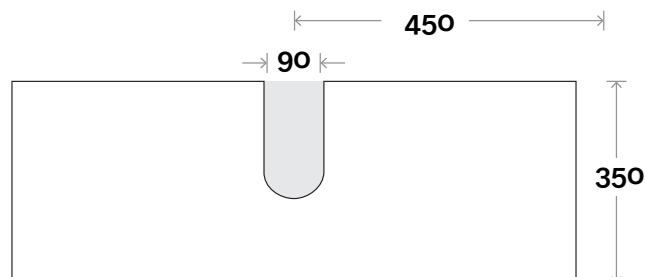

MARQUIS

Oxford

Oxford 3 900mm centre basin

Top Thickness

Symphony: 20mm
Stone Ambassador: 20mm
Caesarstone: 20mm
Vasari: 12mm
Dekton: 12mm

Note:

• Waste centre: 450mm std
(may vary depending on basin)

 Plumbing allowance

PROFILE

CONFIGURATION

Wallmount

TOP DRAWER BOX

MARQUIS

Oxford

Top Thickness
Dekton: 12mm

Note:
• Waste centre: 600mm std
(may vary depending on basin)

Oxford 4 1200mm centre basin

 **Plumbing allowance**

PROFILE

CONFIGURATION

Wallmount

TOP DRAWER BOX

MARQUIS

Oxford

Oxford 5 1200mm double basin

Top Thickness

Symphony: 20mm
Stone Ambassador: 20mm
Caesarstone: 20mm
Vasari: 12mm
Dekton: 12mm

Note:

• Waste centre: 300mm std
(may vary depending on basin)

 Plumbing allowance