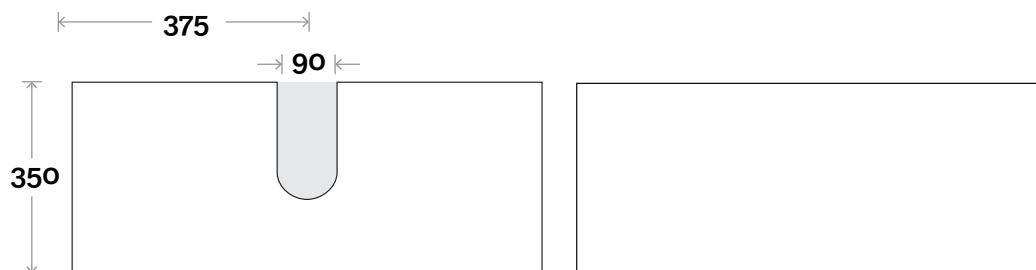

MARQUIS

Oxford

Oxford 10 1800mm centre basin

Top Thickness

Symphony: 20mm
Stone Ambassador: 20mm
Caesarstone: 20mm
Vasari: 12mm
Dekton: 12mm

Note:

• Waste centre: 900mm std
(may vary depending on basin)

 Plumbing allowance