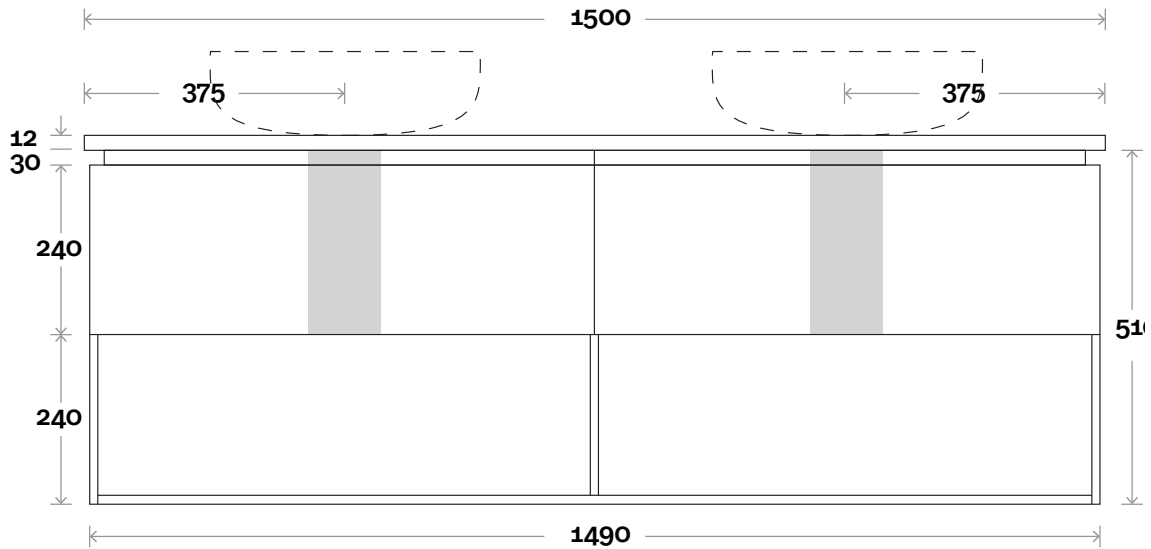

Oxford 8 1500mm double basin

Top Thickness

Symphony: 20mm
Stone Ambassador: 20mm
Caesarstone: 20mm
Vasari: 12mm
Dekton: 12mm

Note:

• Waste centre: 375mm std
(may vary depending on basin)

 Plumbing allowance

PROFILE

CONFIGURATION

Wallmount

TOP DRAWER BOX

MARQUIS

Oxford

Top Thickness

Symphony: 20mm
Stone Ambassador: 20mm
Caesarstone: 20mm
Vasari: 12mm
Dekton: 12mm

MARQUIS

Oxford

Oxford 10 1800mm centre basin

Top Thickness

Symphony: 20mm
Stone Ambassador: 20mm
Caesarstone: 20mm
Vasari: 12mm
Dekton: 12mm

Note:

• Waste centre: 900mm std
(may vary depending on basin)

 Plumbing allowance