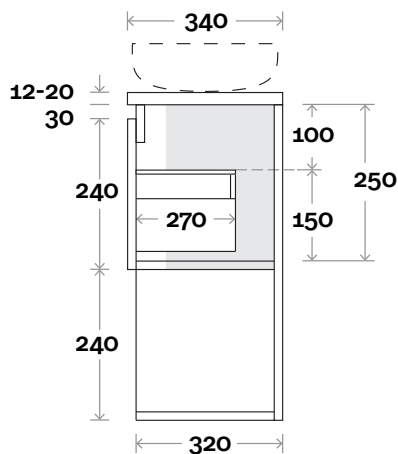

MARQUIS

Oxford Ensuite

Top Thickness

Symphony: 20mm
Stone Ambassador: 20mm
Caesarstone: 20mm
Vasari: 12mm
Dekton: 12mm

Note:

• Waste centre: 375mm std
(may vary depending on basin)

Oxford Ensuite 2 750mm centre basin

Plumbing allowance

PROFILE