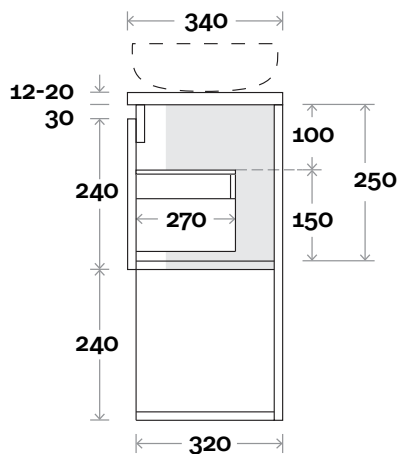

MARQUIS

Oxford Ensuite

Top Thickness

Symphony: 20mm
Stone Ambassador: 20mm
Caesarstone: 20mm
Vasari: 12mm
Dekton: 12mm

Note:

• Waste centre: 450mm std
(may vary depending on basin)

Oxford Ensuite 3 900mm centre basin

Plumbing allowance

PROFILE