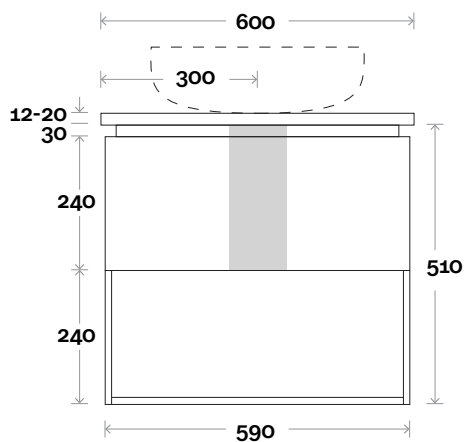

CONFIGURATION

Wallmount