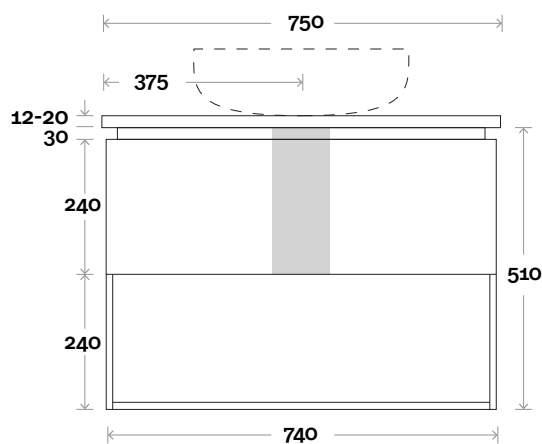

CONFIGURATION

Wallmount