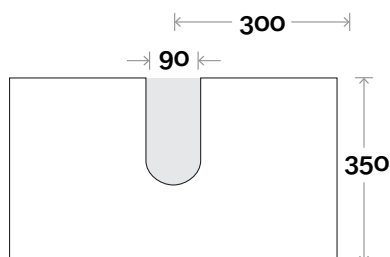

TOP DRAWER BOX