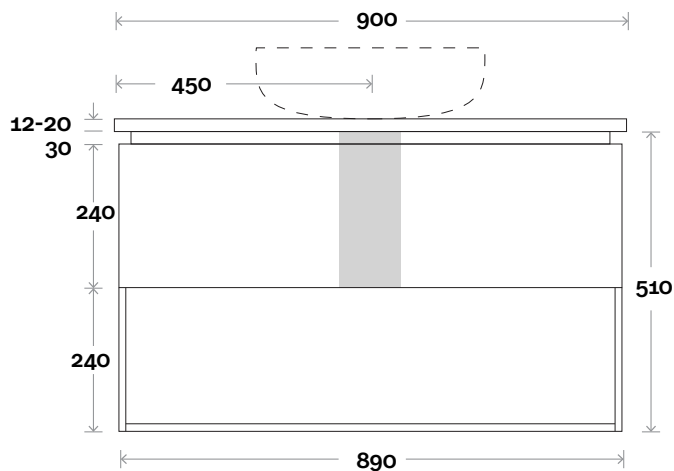

CONFIGURATION

Wallmount