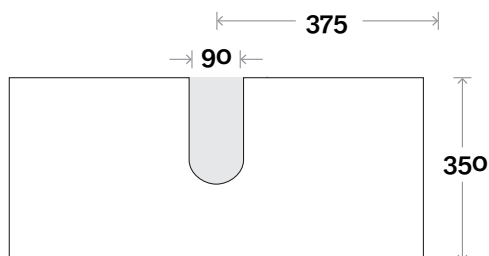

TOP DRAWER BOX