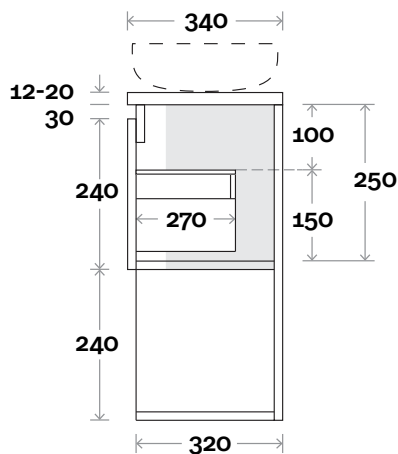

MARQUIS

Oxford Ensuite

Top Thickness

Symphony: 20mm
Stone Ambassador: 20mm
Caesarstone: 20mm
Vasari: 12mm
Dekton: 12mm

Note:

• Waste centre: 300mm std
(may vary depending on basin)

Oxford Ensuite 1 600mm centre basin

Plumbing allowance

PROFILE