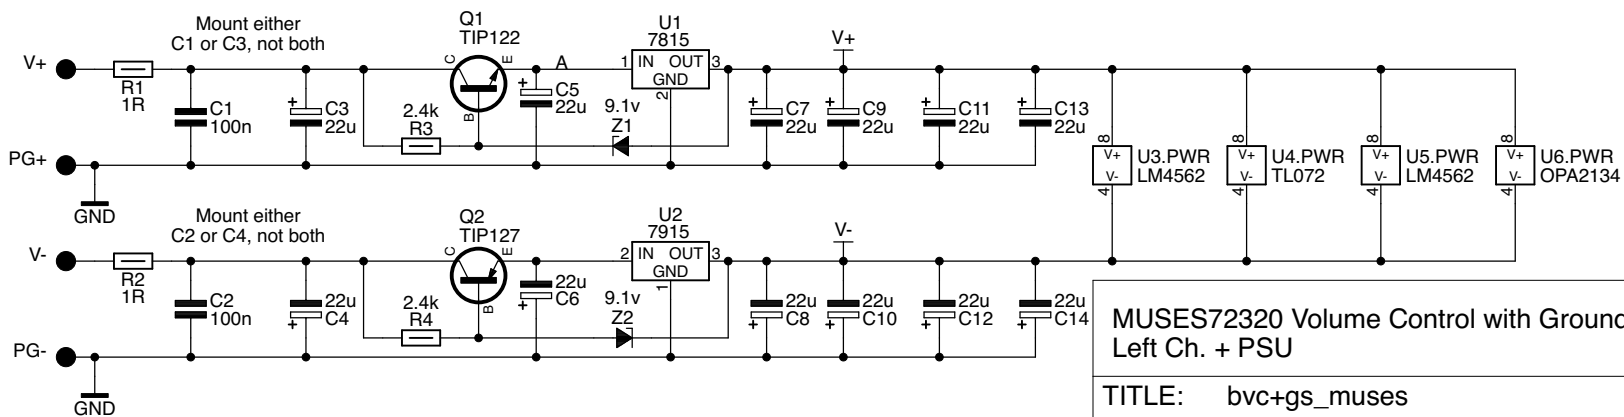

For BALANCED output:
mount R23, leave R24 open

For SINGLE ENDED output
with GROUND SENSE:
mount R24, leave R23 open

Do NOT mount both R23 and R24

**MUSES72320 Volume Control with Ground Sense
Left Ch. + PSU**

TITLE: bvc+gs_muses

Document Number:

REV:

Date: 5/28/19 10:43

Sheet: 1/2

MUSES72320 Volume Control with Ground Sense Right Ch. + SPI	
TITLE: bvc+gs_muses	
Document Number:	REV:
Date: 5/28/19 10:43	Sheet: 2/2