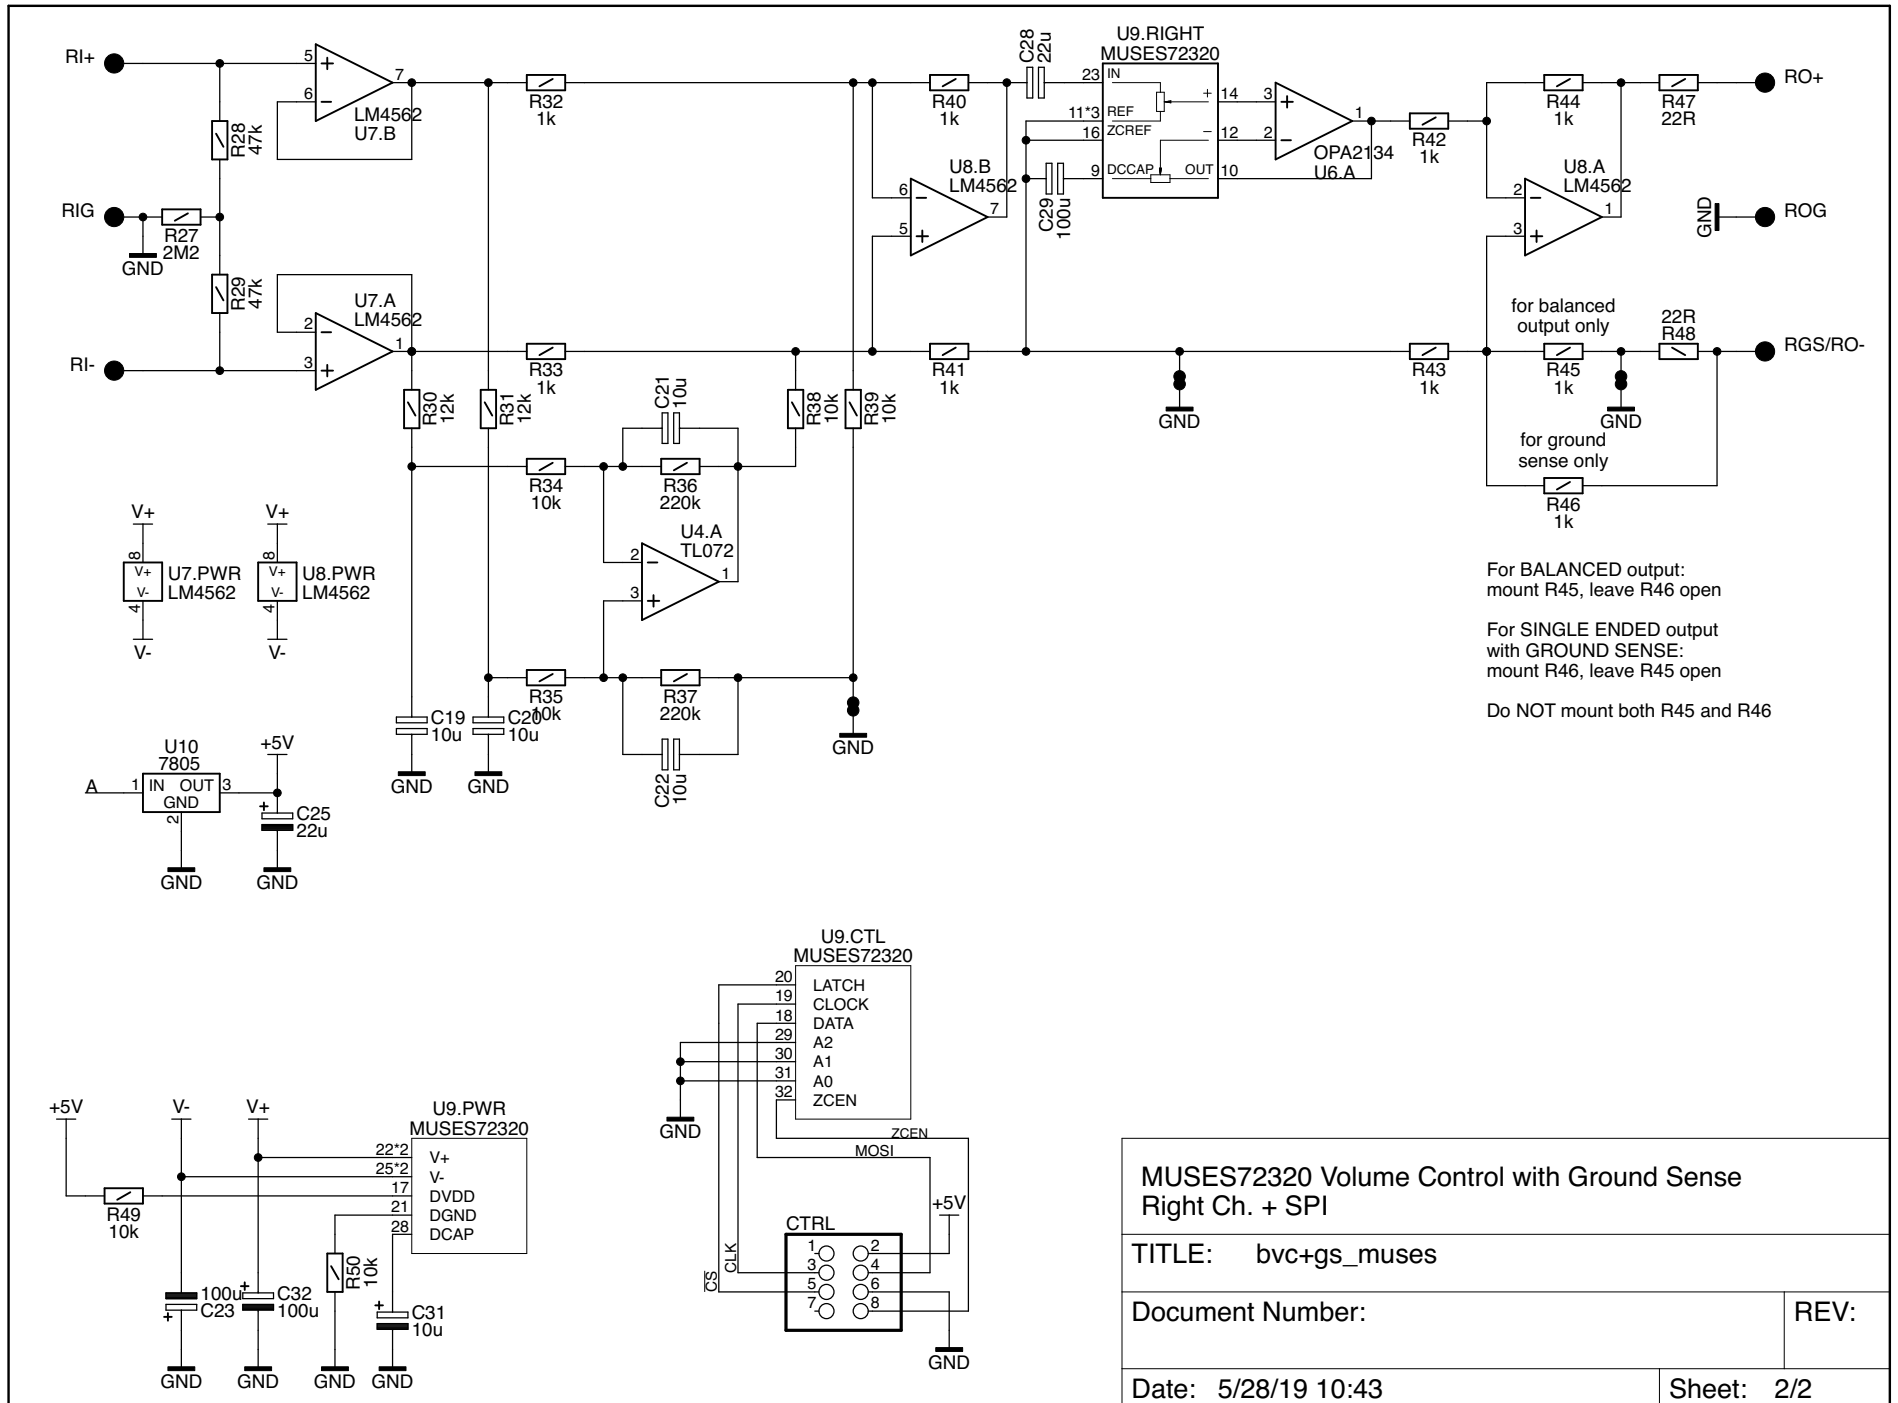

For BALANCED output:
mount R23, leave R24 open

For SINGLE ENDED output
with GROUND SENSE:
mount R24, leave R23 open

Do NOT mount both R23 and R24

**MUSES72320 Volume Control with Ground Sense
Left Ch. + PSU**

TITLE: bvc+gs_muses

Document Number:

REV:

Date: 5/28/19 10:43

Sheet: 1/2

MUSES72320 Volume Control with Ground Sense Right Ch. + SPI	
TITLE: bvc+gs_muses	
Document Number:	REV:
Date: 5/28/19 10:43	Sheet: 2/2