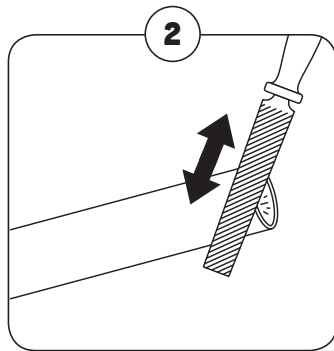

TAKE CARE WHEN FITTING HANDLES
Screws may be sharp!

ROTATING HANDLE SYSTEM

FITTING YOUR ITIP HANDLES

Remove any existing handles

Smooth ends with coarse sandpaper or a file to remove any sharp edges

If required, place the supplied spacers inside the handle

Slide the handle onto the barrow* so that it is vertical

Pilot drill a hole as shown

Please note: product may be supplied with self drilling screws

Fix handles using two supplied screws per handle

Periodically check the screws and tighten if required.