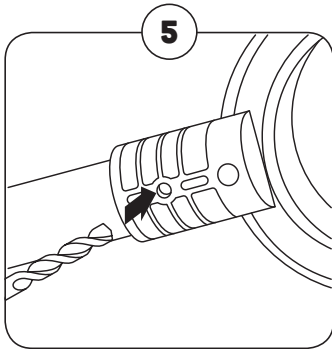

TAKE CARE WHEN FITTING HANDLES
Screws may be sharp!

ROTATING HANDLE SYSTEM

FITTING YOUR ITIP HANDLES

Remove any existing handles

Smooth ends with coarse sandpaper or a file to remove any sharp edges

If required, place the supplied spacers inside the handle

Slide the handle onto the barrow* so that it is vertical

Pilot drill a hole as shown

Please note: product may be supplied with self drilling screws

Fix handles using two supplied screws per handle

Periodically check the screws and tighten if required.