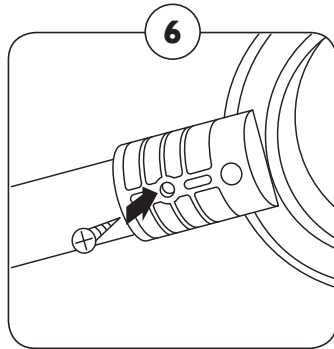

TAKE CARE WHEN FITTING HANDLES
Screws may be sharp!

ROTATING HANDLE SYSTEM

FITTING YOUR ITIP HANDLES

Remove any existing handles

Smooth ends with coarse sandpaper or a file to remove any sharp edges

If required, place the supplied spacers inside the handle

Slide the handle onto the barrow* so that it is vertical

Pilot drill a hole as shown

Please note: product may be supplied with self drilling screws

Fix handles using two supplied screws per handle

Periodically check the screws and tighten if required.