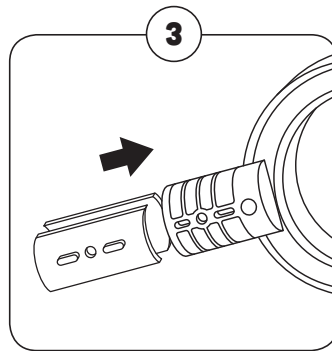

TAKE CARE WHEN FITTING HANDLES
Screws may be sharp!

ROTATING HANDLE SYSTEM

FITTING YOUR ITIP HANDLES

Remove any existing handles

Smooth ends with coarse sandpaper or a file to remove any sharp edges

If required, place the supplied spacers inside the handle

Slide the handle onto the barrow* so that it is vertical

Pilot drill a hole as shown

Please note: product may be supplied with self drilling screws

Fix handles using two supplied screws per handle

Periodically check the screws and tighten if required.