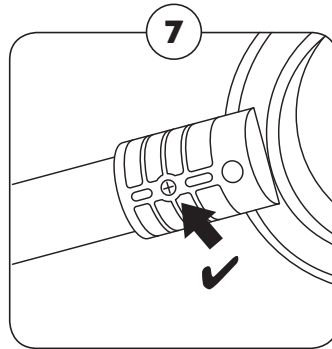

TAKE CARE WHEN FITTING HANDLES
Screws may be sharp!

ROTATING HANDLE SYSTEM

FITTING YOUR ITIP HANDLES

Remove any existing handles

Smooth ends with coarse sandpaper or a file to remove any sharp edges

If required, place the supplied spacers inside the handle

Slide the handle onto the barrow* so that it is vertical

Pilot drill a hole as shown

Please note: product may be supplied with self drilling screws

Fix handles using two supplied screws per handle

Periodically check the screws and tighten if required.