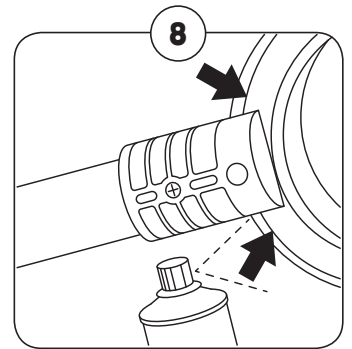

TAKE CARE WHEN FITTING HANDLES
Screws may be sharp!

ROTATING HANDLE SYSTEM

FITTING YOUR ITIP HANDLES

Remove any existing handles

Smooth ends with coarse sandpaper or a file to remove any sharp edges

If required, place the supplied spacers inside the handle

Slide the handle onto the barrow* so that it is vertical

Pilot drill a hole as shown

Please note: product may be supplied with self drilling screws

Fix handles using two supplied screws per handle

Periodically check the screws and tighten if required.