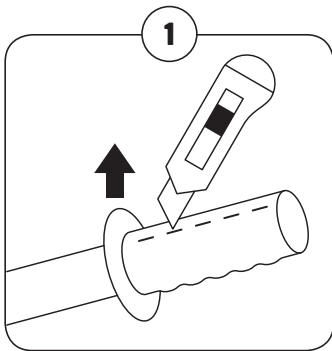

TAKE CARE WHEN FITTING HANDLES
Screws may be sharp!

ROTATING HANDLE SYSTEM

FITTING YOUR ITIP HANDLES

Remove any existing handles

Smooth ends with coarse sandpaper or a file to remove any sharp edges

If required, place the supplied spacers inside the handle

Slide the handle onto the barrow* so that it is vertical

Pilot drill a hole as shown

Please note: product may be supplied with self drilling screws

Fix handles using two supplied screws per handle

Periodically check the screws and tighten if required.