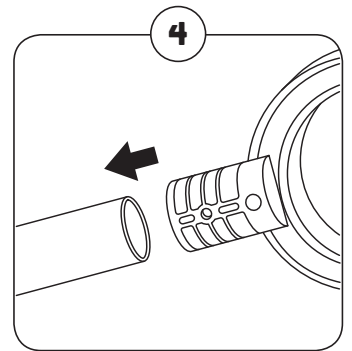

TAKE CARE WHEN FITTING HANDLES
Screws may be sharp!

ROTATING HANDLE SYSTEM

FITTING YOUR ITIP HANDLES

Remove any existing handles

Smooth ends with coarse sandpaper or a file to remove any sharp edges

If required, place the supplied spacers inside the handle

Slide the handle onto the barrow* so that it is vertical

Pilot drill a hole as shown

Please note: product may be supplied with self drilling screws

Fix handles using two supplied screws per handle

Periodically check the screws and tighten if required.