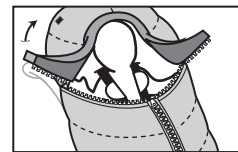

7 A.M.[®]
ENFANT
PARIS
NEW YORK

User Manual
COCOON[®]

User Manual

COCOON®

HOW TO USE ON CARSEAT

The Car Seat Cocoon is machine washable. The care label is located on the internal side of the product.

- 1** Slip the Cocoon onto the car seat using the elastic base.

- 2** Unzip the front center zipper.

- 3** Seat your child in the car seat and fasten the safety harness as per manufacturer's instructions.

- 4** Zip the Cocoon closed from the bottom up to cover your child's body.

- 5** To uncover your child's head, unzip the right and left upper panels.

- 7** Secure the upper panels with the hook & loop attachments at the top right and left corners of the Cocoon.

- 6** Fold the right and left upper panels back.

WARNING: Never leave child unattended in this product. Make sure that the child's face is not covered by any part of this product. Child should never be placed face-down in this product. Do not use this product as sleepwear or bedding. The child should not put buttons, plastic ends, snaps or other parts of this product into her/his mouth. Always use care when using zippers to avoid injury to the child.