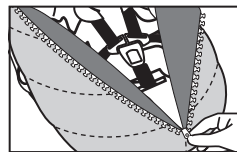

7 A.M.[®]
ENFANT
PARIS
NEW YORK

User Manual
COCOON[®]

User Manual

COCOON®

HOW TO USE ON CARSEAT

The Car Seat Cocoon is machine washable. The care label is located on the internal side of the product.

- 1** Slip the Cocoon onto the car seat using the elastic base.

- 2** Unzip the front center zipper.

- 3** Seat your child in the car seat and fasten the safety harness as per manufacturer's instructions.

- 4** Zip the Cocoon closed from the bottom up to cover your child's body.

- 5** To uncover your child's head, unzip the right and left upper panels.

- 7** Secure the upper panels with the hook & loop attachments at the top right and left corners of the Cocoon.

- 6** Fold the right and left upper panels back.