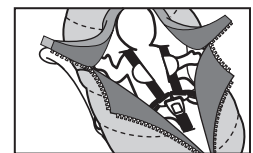

7 A.M.[®]
ENFANT
PARIS
NEW YORK

User Manual
COCOON[®]

User Manual

COCOON®

HOW TO USE ON CARSEAT

The Car Seat Cocoon is machine washable. The care label is located on the internal side of the product.

- 1** Slip the Cocoon onto the car seat using the elastic base.

- 2** Unzip the front center zipper.

- 3** Seat your child in the car seat and fasten the safety harness as per manufacturer's instructions.

- 4** Zip the Cocoon closed from the bottom up to cover your child's body.

- 5** To uncover your child's head, unzip the right and left upper panels.

- 7** Secure the upper panels with the hook & loop attachments at the top right and left corners of the Cocoon.

- 6** Fold the right and left upper panels back.

WARNING: Never leave child unattended in this product. Make sure that the child's face is not covered by any part of this product. Child should never be placed face-down in this product. Do not use this product as sleepwear or bedding. The child should not put buttons, plastic ends, snaps or other parts of this product into her/his mouth. Always use care when using zippers to avoid injury to the child.