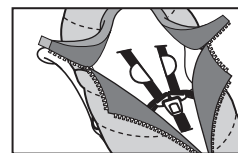

7 A.M.[®]
ENFANT
PARIS
NEW YORK

User Manual
COCOON[®]

User Manual

COCOON®

HOW TO USE ON CARSEAT

The Car Seat Cocoon is machine washable. The care label is located on the internal side of the product.

- 1** Slip the Cocoon onto the car seat using the elastic base.

- 2** Unzip the front center zipper.

- 3** Seat your child in the car seat and fasten the safety harness as per manufacturer's instructions.

- 4** Zip the Cocoon closed from the bottom up to cover your child's body.

- 5** To uncover your child's head, unzip the right and left upper panels.

- 7** Secure the upper panels with the hook & loop attachments at the top right and left corners of the Cocoon.

- 6** Fold the right and left upper panels back.

WARNING: Never leave child unattended in this product. Make sure that the child's face is not covered by any part of this product. Child should never be placed face-down in this product. Do not use this product as sleepwear or bedding. The child should not put buttons, plastic ends, snaps or other parts of this product into her/his mouth. Always use care when using zippers to avoid injury to the child.