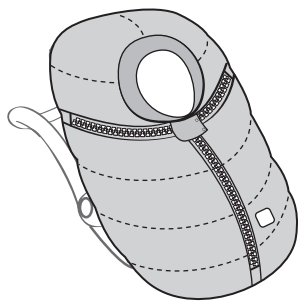

7 A.M.[®]
ENFANT
PARIS
NEW YORK

User Manual
COCOON[®]

User Manual

COCOON®

HOW TO USE ON CARSEAT

The Car Seat Cocoon is machine washable. The care label is located on the internal side of the product.

- 1** Slip the Cocoon onto the car seat using the elastic base.

- 2** Unzip the front center zipper.

- 3** Seat your child in the car seat and fasten the safety harness as per manufacturer's instructions.

- 4** Zip the Cocoon closed from the bottom up to cover your child's body.

- 5** To uncover your child's head, unzip the right and left upper panels.

- 7** Secure the upper panels with the hook & loop attachments at the top right and left corners of the Cocoon.

- 6** Fold the right and left upper panels back.

WARNING: Never leave child unattended in this product. Make sure that the child's face is not covered by any part of this product. Child should never be placed face-down in this product. Do not use this product as sleepwear or bedding. The child should not put buttons, plastic ends, snaps or other parts of this product into her/his mouth. Always use care when using zippers to avoid injury to the child.