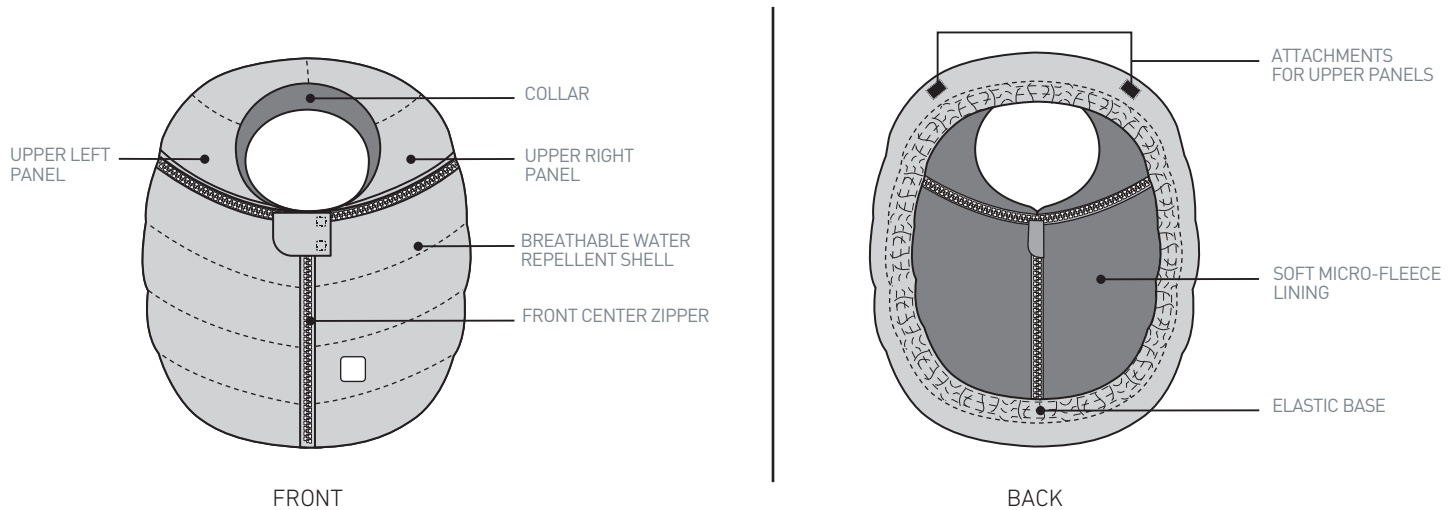

7 A.M.[®]
ENFANT
PARIS
NEW YORK

User Manual
COCOON[®]

User Manual

COCOON®

HOW TO USE ON CARSEAT

The Car Seat Cocoon is machine washable. The care label is located on the internal side of the product.

- 1** Slip the Cocoon onto the car seat using the elastic base.

- 2** Unzip the front center zipper.

- 3** Seat your child in the car seat and fasten the safety harness as per manufacturer's instructions.

- 4** Zip the Cocoon closed from the bottom up to cover your child's body.

- 5** To uncover your child's head, unzip the right and left upper panels.

- 7** Secure the upper panels with the hook & loop attachments at the top right and left corners of the Cocoon.

- 6** Fold the right and left upper panels back.