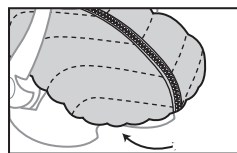

7 A.M.[®]
ENFANT
PARIS
NEW YORK

User Manual
COCOON[®]

User Manual

COCOON®

HOW TO USE ON CARSEAT

The Car Seat Cocoon is machine washable. The care label is located on the internal side of the product.

- 1** Slip the Cocoon onto the car seat using the elastic base.

- 2** Unzip the front center zipper.

- 3** Seat your child in the car seat and fasten the safety harness as per manufacturer's instructions.

- 4** Zip the Cocoon closed from the bottom up to cover your child's body.

- 5** To uncover your child's head, unzip the right and left upper panels.

- 7** Secure the upper panels with the hook & loop attachments at the top right and left corners of the Cocoon.

- 6** Fold the right and left upper panels back.