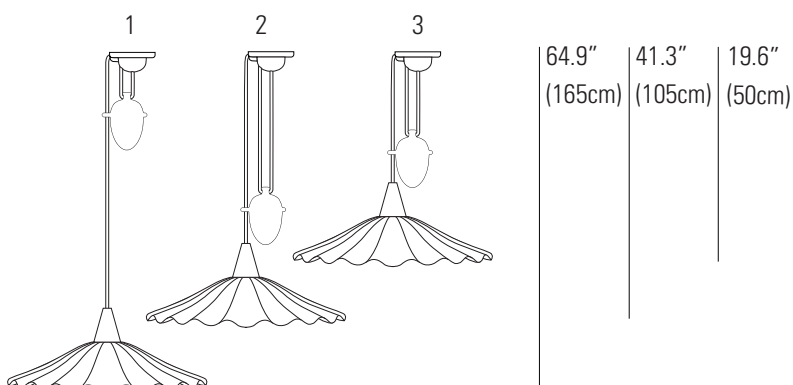

# CHRISTIE RISE & FALL Pendant Light

Cable length may be shortened upon installation. This will reduce both maximum & minimum drop and reduce the range of movement.

1. Maximum Drop  
- without altering length of standard cable
2. Minimum Drop  
- without altering length of standard cable
3. Minimum Drop  
- when shortening length of standard cable while still allowing rise & fall movement

## Specifications

PRODUCT CODE:	US-FP576
BULB CAP:	E26
MAX WATTAGE:	100W
VOLTAGE:	120V (AC)
BULB TYPE:	A
IP RATING:	IP20

MATERIAL:	BONE CHINA
AVAILABLE FINISH:	NATURAL BONE CHINA
CABLE LENGTH:	70.8" (180 CM)
CABLE COLOUR:	SAND & TAUPE COTTON BRAID