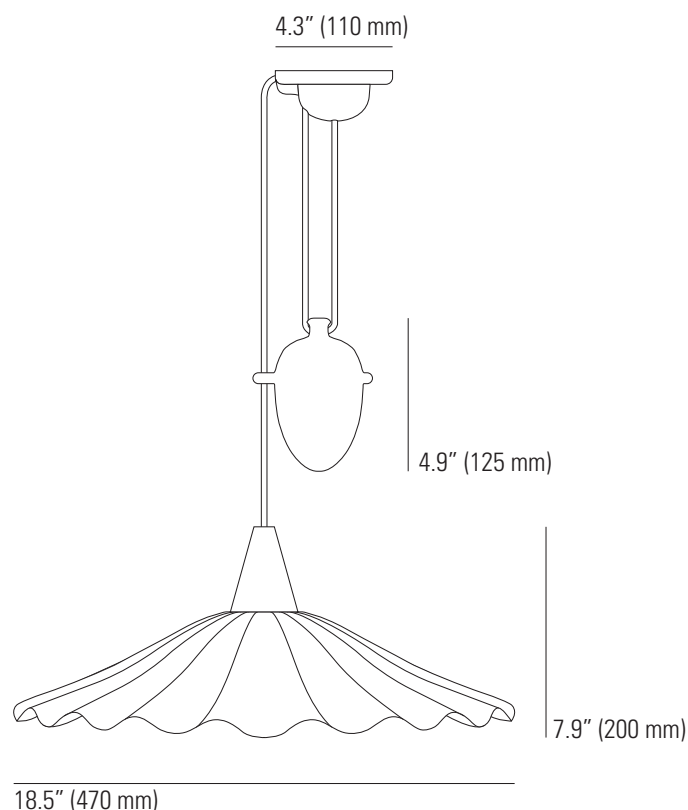

# CHRISTIE RISE & FALL Pendant Light

Cable length may be shortened upon installation. This will reduce both maximum & minimum drop and reduce the range of movement.

1. Maximum Drop  
- without altering length of standard cable
2. Minimum Drop  
- without altering length of standard cable
3. Minimum Drop  
- when shortening length of standard cable while still allowing rise & fall movement

## Specifications

PRODUCT CODE:	US-FP576
BULB CAP:	E26
MAX WATTAGE:	100W
VOLTAGE:	120V (AC)
BULB TYPE:	A
IP RATING:	IP20

MATERIAL:	BONE CHINA
AVAILABLE FINISH:	NATURAL BONE CHINA
CABLE LENGTH:	70.8" (180 CM)
CABLE COLOUR:	SAND & TAUPE COTTON BRAID