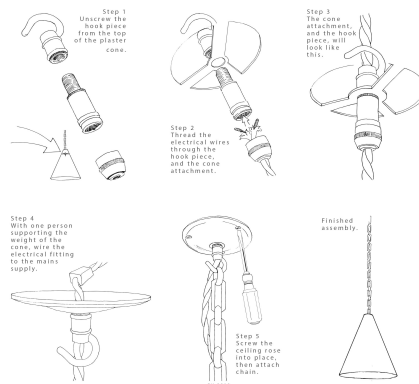

Install Instructions

Rose Uniacke

76-84 Pimlico Road, London SW1W 8PL T +44 (0)20 7730 7050
mail@roseuniacke.com www.roseuniacke.com