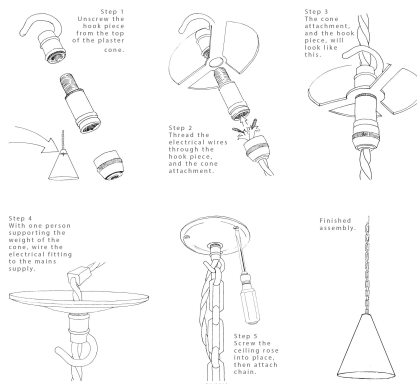

Care Instructions

Install Instructions

Rose Uniacke

76-84 Pimlico Road, London SW1W 8PL T +44 (0)20 7730 7050
mail@roseuniacke.com www.roseuniacke.com