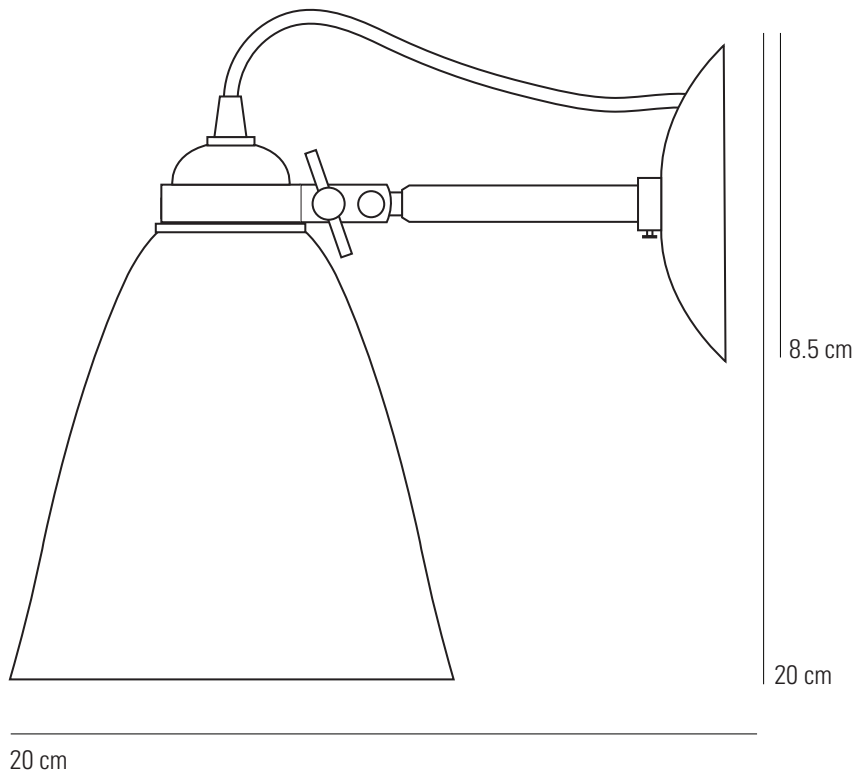

HECTOR MEDIUM DOME Wall Light

Specifications

PRODUCT CODE: FW317

BULB CAP: E27

MAX WATTAGE: 40W

VOLTAGE: 230V (AC)

BULB TYPE: GLS

MATERIAL: BONE CHINA, BRASS

AVAILABLE FINISH: NATURAL/GREEN/BLUE BONE CHINA
SATIN CHROME STEM

CABLE COLOUR: SAND & TAUPE/BLUE & TAUPE/
GREEN & TAUPE COTTON BRAID