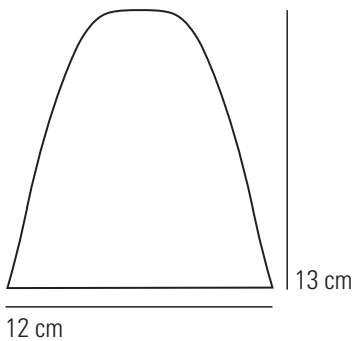

HECTOR MEDIUM DOME Wall Light

Specifications

PRODUCT CODE: FW317

BULB CAP: E27

MAX WATTAGE: 40W

VOLTAGE: 230V (AC)

BULB TYPE: GLS

MATERIAL: BONE CHINA, BRASS