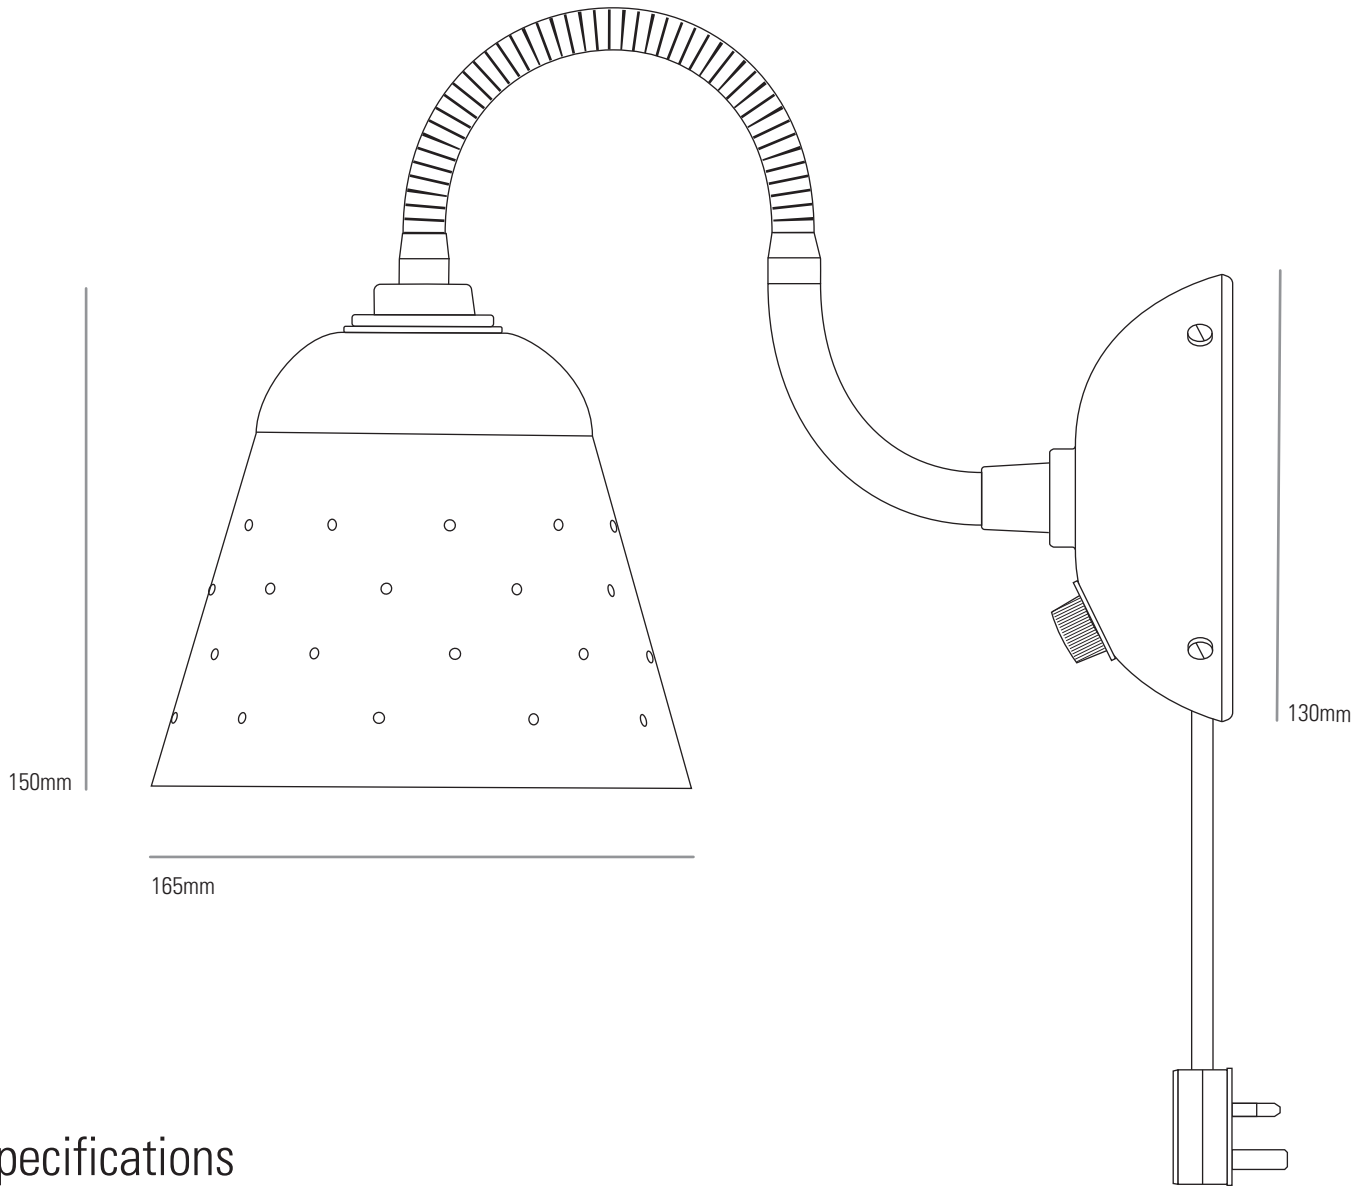

ALMA Wall, Dimmer, Cable & Plug Light

485mm
(MAX)

Specifications

PRODUCT CODE:	FW703
BULB CAP:	E27
MAX WATTAGE:	6W LED* 40W Incandescent
VOLTAGE:	230V (AC)
BULB TYPE:	GLS

IP RATING:	IP20
MATERIAL(S):	BONE CHINA, BRASS, ALUMINIUM
AVAILABLE FINISH:	NATURAL, CORAL, SEAWEED
CABLE COLOUR:	SAND COTTON BRAID
CABLE LENGTH:	290cm FIXTURE TO PLUG