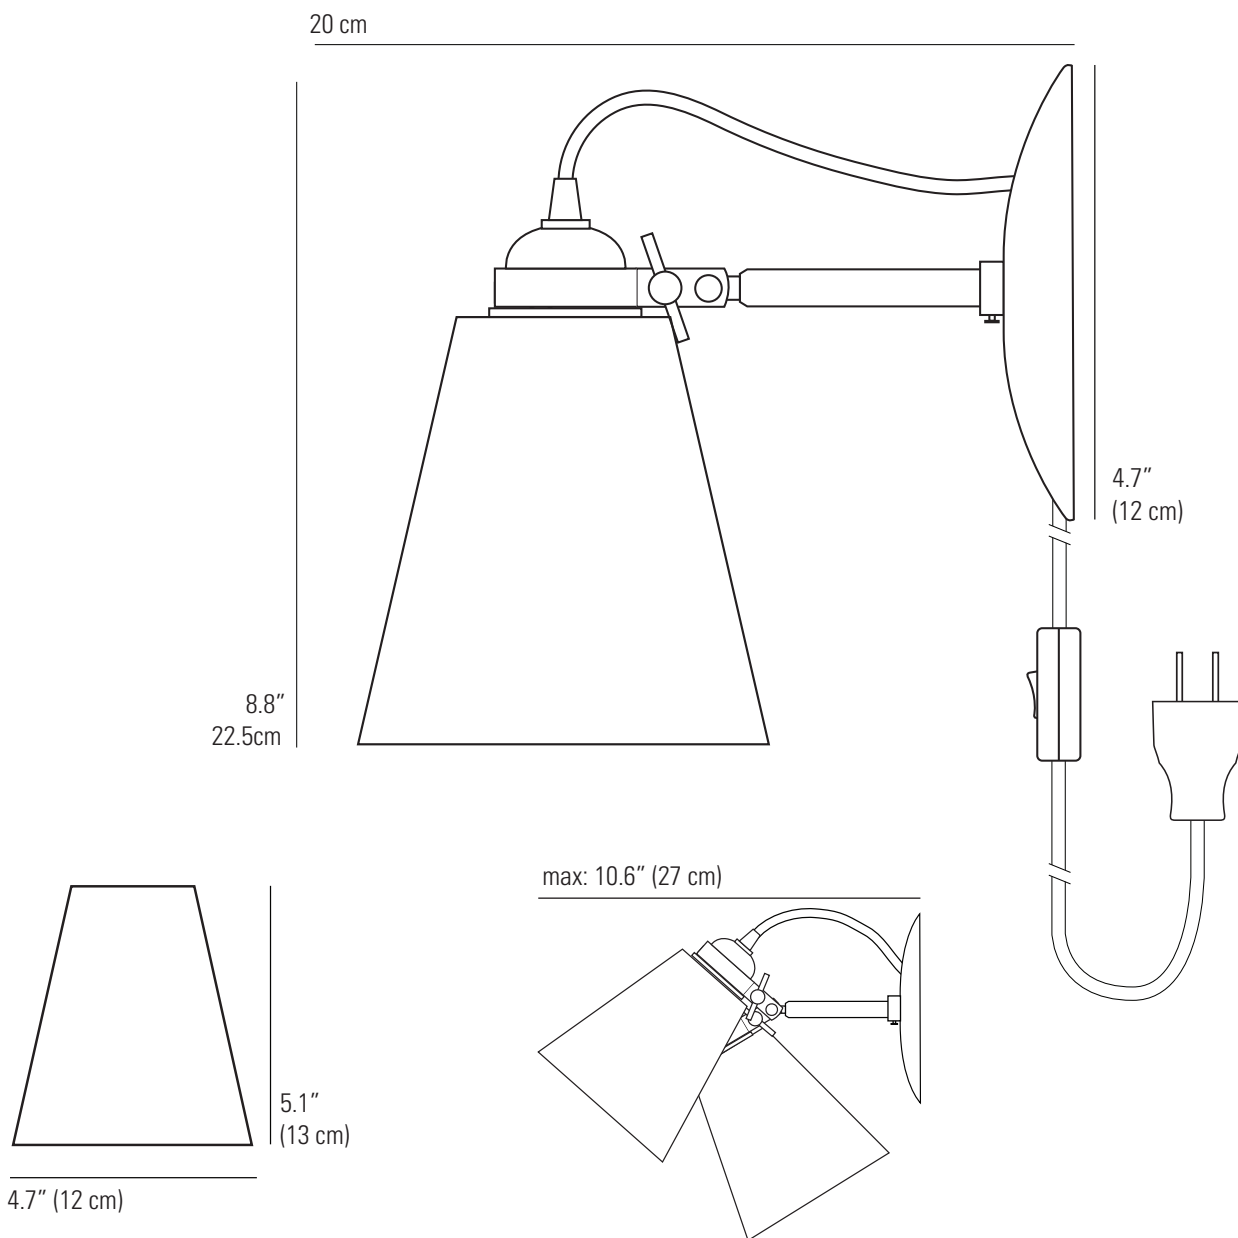

HECTOR MEDIUM PLEAT Wall PSC Light

Specifications

PRODUCT CODE:	US-FW508	MATERIAL(S):	BONE CHINA
BULB CAP:	E26	AVAILABLE FINISH:	NATURAL BONE CHINA
MAX WATTAGE:	40W	CABLE LENGTH:	TOTAL: 98.4" (250CM) BASE TO SWITCH: 13.7" (35CM) SWITCH TO PLUG: 74.8" (190CM)
VOLTAGE:	120V (AC)	CABLE COLOUR:	SAND & TAUPE COTTON BRAID
BULB TYPE:	A		
IP RATING:	IP20		