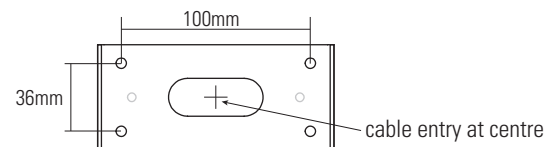

7219/35 Cooper Picture Light 35cm

Backplate fixing hole positions:

Specifications

PRODUCT CODE:	DP7219/35	IP RATING:	IP20
MAX WATTAGE:	3.5W	MATERIAL(S):	PLATED STEEL
VOLTAGE:	230V (AC)	AVAILABLE FINISH:	WEATHERED BRASS POLISHED BRASS POLISHED CHROME
BULB TYPE:	LED TUBE (INTEGRAL)		

Supplied with integral LED and driver located within backplate
Fitting is dimmable with trailing edge dimmers**
Warm white tone LED (2700K), CRI 90

**Dimming performance may vary between manufacturers, check minimum load and compatibility against dimmer specification.