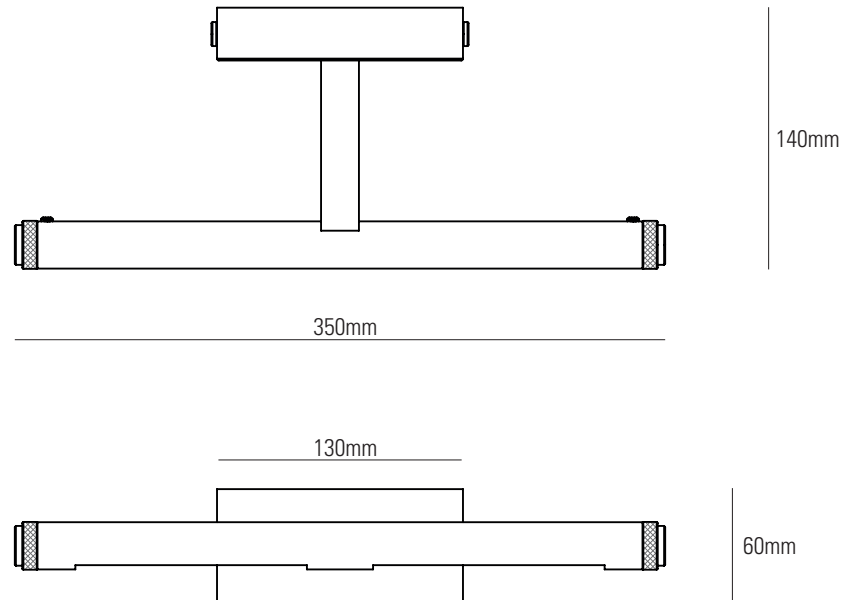

7219/35 Cooper Picture Light 35cm

Backplate fixing hole positions:

Specifications

PRODUCT CODE:	DP7219/35	IP RATING:	IP20
MAX WATTAGE:	3.5W	MATERIAL(S):	PLATED STEEL
VOLTAGE:	230V (AC)	AVAILABLE FINISH:	WEATHERED BRASS POLISHED BRASS POLISHED CHROME
BULB TYPE:	LED TUBE (INTEGRAL)		

Supplied with integral LED and driver located within backplate
Fitting is dimmable with trailing edge dimmers**
Warm white tone LED (2700K), CRI 90

**Dimming performance may vary between manufacturers, check minimum load and compatibility against dimmer specification.