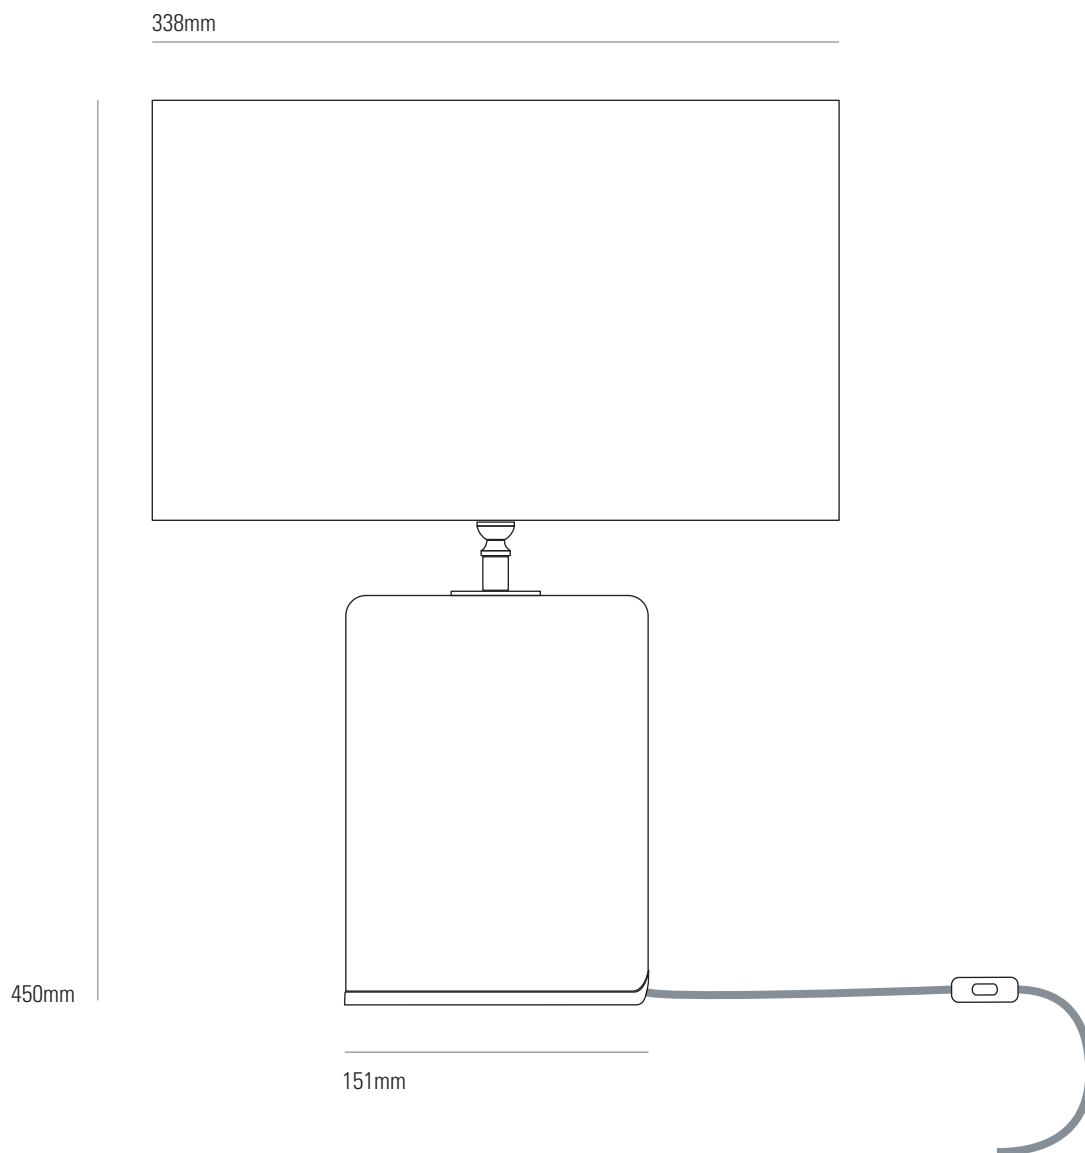

CROSBY 2 Table Light

Specifications

PRODUCT CODE: FT706

BULB CAP: E27

MAX WATTAGE: 10W LED

VOLTAGE: 230V (AC)

BULB TYPE: GLS

IP RATING: IP20

MATERIAL(S): FABRIC, GLASS, BRASS

AVAILABLE FINISH: ANTHRACITE GLASS & BRASS

CABLE COLOUR: SAND COTTON BRAID