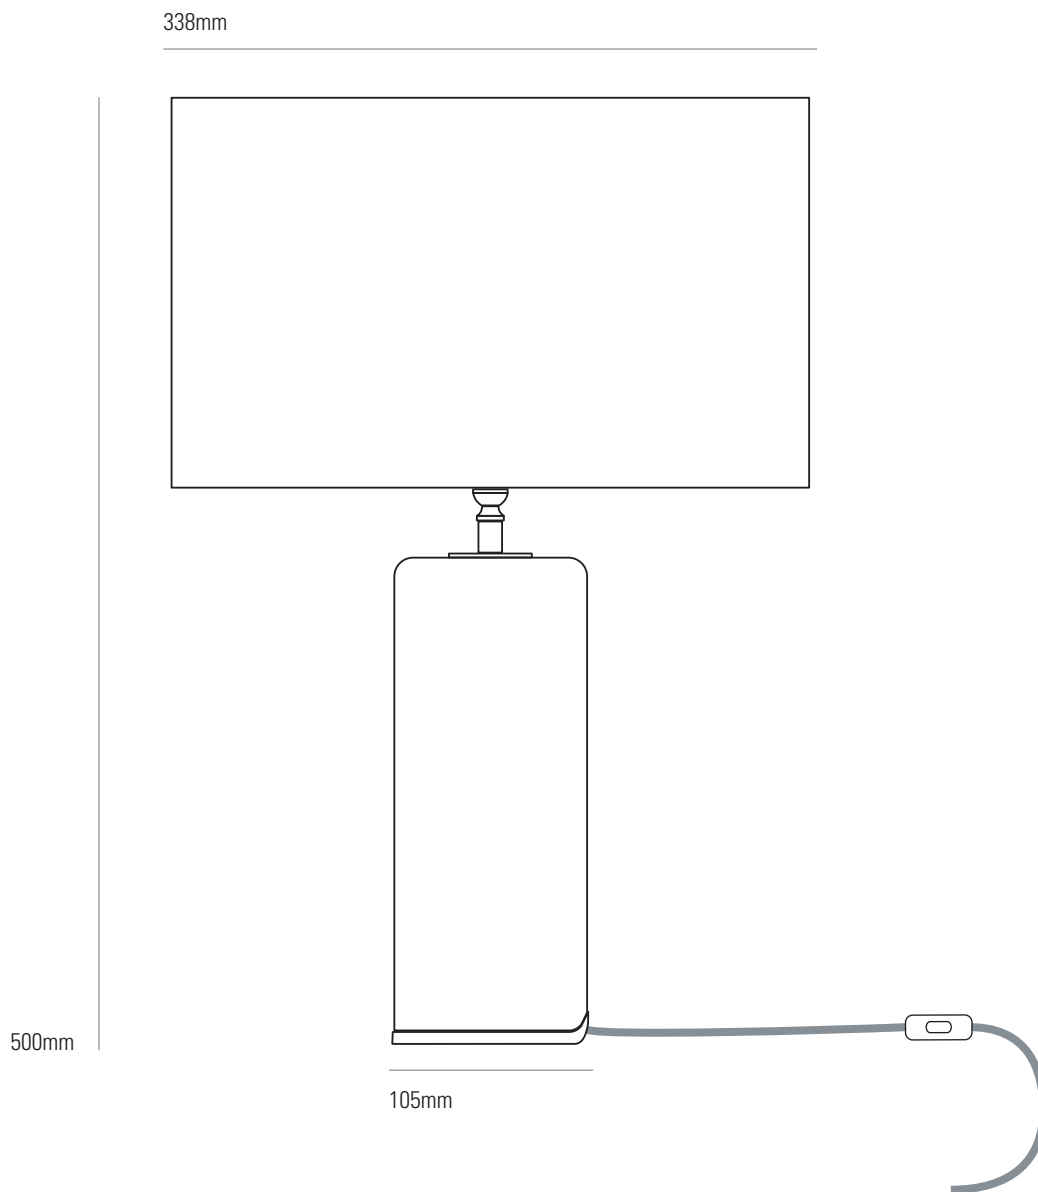

CROSBY 1 Table Light

Specifications

PRODUCT CODE: FT705

BULB CAP: E27

MAX WATTAGE: 10W LED

VOLTAGE: 230V (AC)

BULB TYPE: GLS

IP RATING: IP20

MATERIAL(S): FABRIC, GLASS, BRASS

AVAILABLE FINISH: ANTHRACITE GLASS & BRASS

CABLE COLOUR: SAND COTTON BRAID