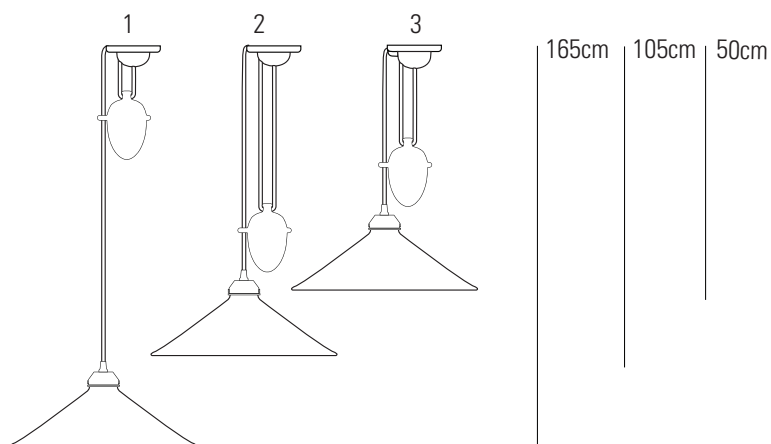

COBB RISE & FALL LARGE Pendant Light

Cable length may be shortened upon installation. This will reduce both maximum & minimum drop and reduce the range of movement.

1. Maximum Drop
- without altering length of standard cable
2. Minimum Drop
- without altering length of standard cable
3. Minimum Drop
- when shortening length of standard cable while still allowing rise & fall movement

Specifications

PRODUCT CODE:	FP350
BULB CAP:	E27
MAX WATTAGE:	100W
VOLTAGE:	230V (AC)
BULB TYPE:	GLS
IP RATING:	IP20

MATERIAL:	BONE CHINA
AVAILABLE FINISH:	NATURAL BONE CHINA
CABLE LENGTH:	180 CM
CABLE COLOUR:	SAND & TAUPE COTTON BRAID