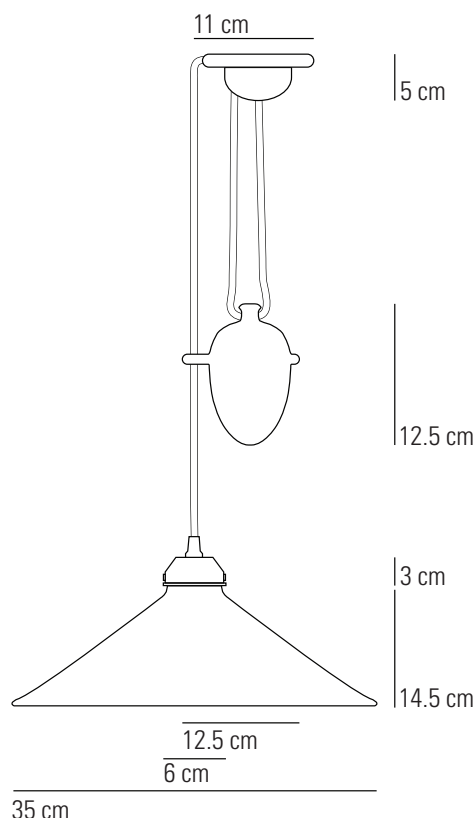

COBB RISE & FALL LARGE Pendant Light

Cable length may be shortened upon installation. This will reduce both maximum & minimum drop and reduce the range of movement.

1. Maximum Drop
- without altering length of standard cable
2. Minimum Drop
- without altering length of standard cable
3. Minimum Drop
- when shortening length of standard cable while still allowing rise & fall movement

Specifications

PRODUCT CODE:	FP350
BULB CAP:	E27
MAX WATTAGE:	100W
VOLTAGE:	230V (AC)
BULB TYPE:	GLS
IP RATING:	IP20

MATERIAL:	BONE CHINA
AVAILABLE FINISH:	NATURAL BONE CHINA
CABLE LENGTH:	180 CM
CABLE COLOUR:	SAND & TAUPE COTTON BRAID