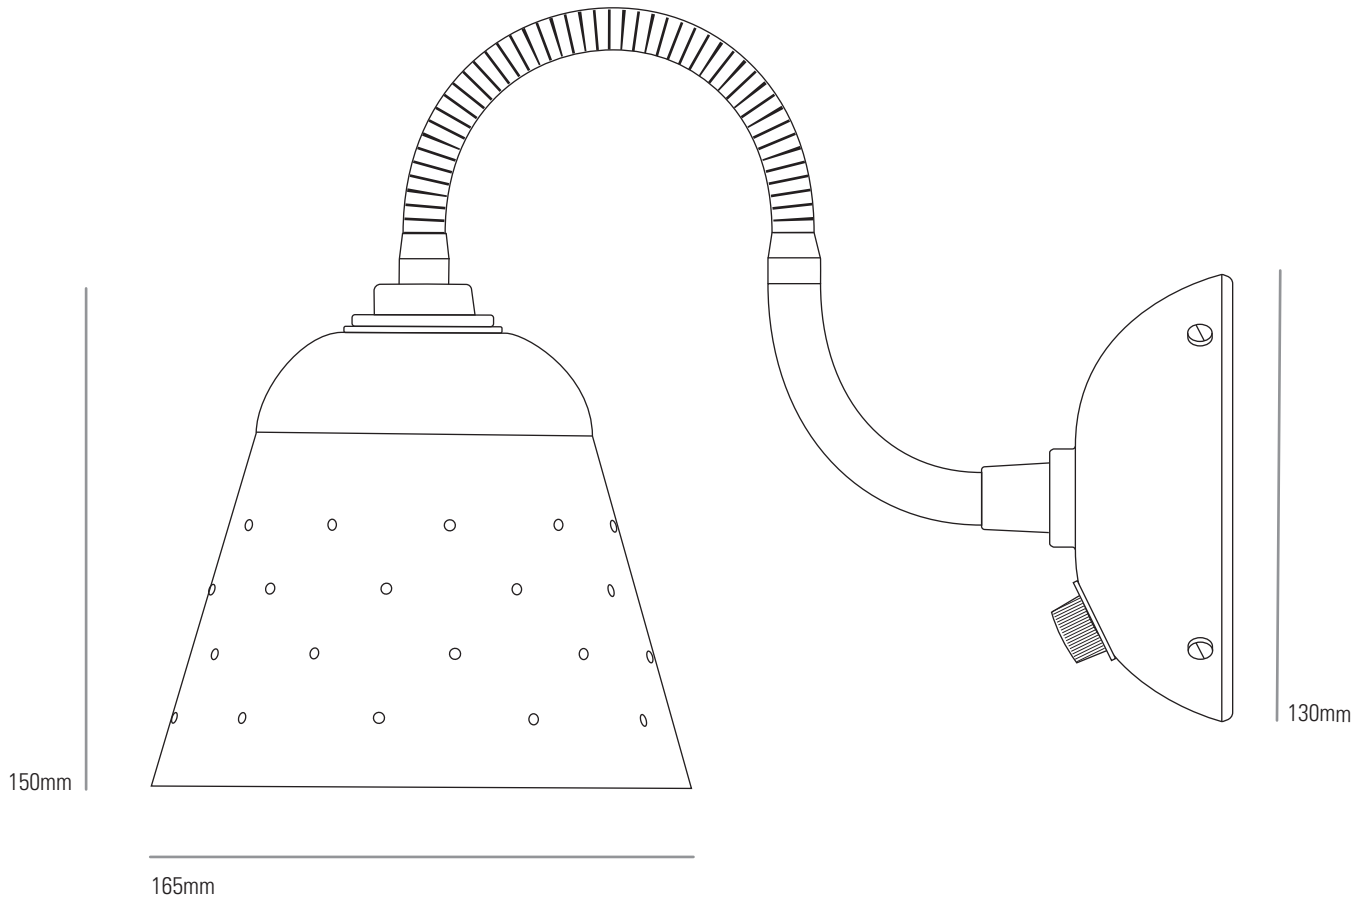

# ALMA Wall, Dimmer Light

485mm  
(MAX)

## Specifications

PRODUCT CODE:	FW702
BULB CAP:	E27
MAX WATTAGE:	6W LED* 40W Incandescent
VOLTAGE:	230V (AC)
BULB TYPE:	GLS

IP RATING:	IP20
MATERIAL(S):	BONE CHINA, BRASS, ALUMINIUM
AVAILABLE FINISH:	NATURAL, CORAL, SEAWEED
CABLE COLOUR:	SAND COTTON BRAID