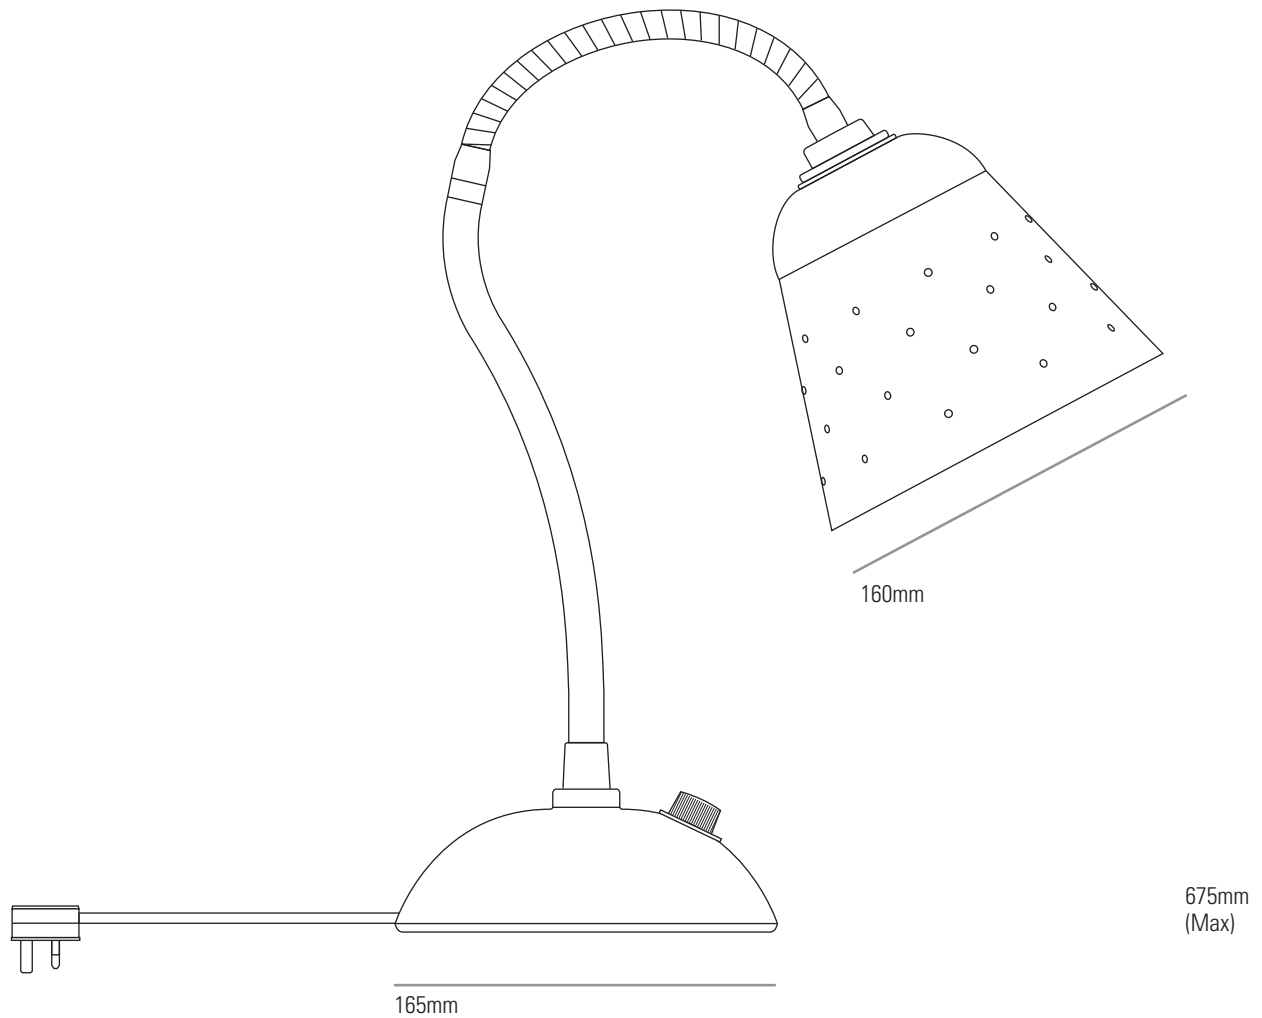

ALMA Table Light

Specifications

PRODUCT CODE: FT701

BULB CAP: E27

MAX WATTAGE: 6W LED*
40W Incandescent

VOLTAGE: 230V (AC)

BULB TYPE: GLS

IP RATING: IP20

MATERIAL(S): BONE CHINA, BRASS

AVAILABLE FINISH: NATURAL, CORAL, SEAWEED

CABLE COLOUR: SAND COTTON BRAID

*Dimming performance when using LED bulbs can vary dependent on bulb manufacturer.

© ORIGINAL BTC
Made in the UK