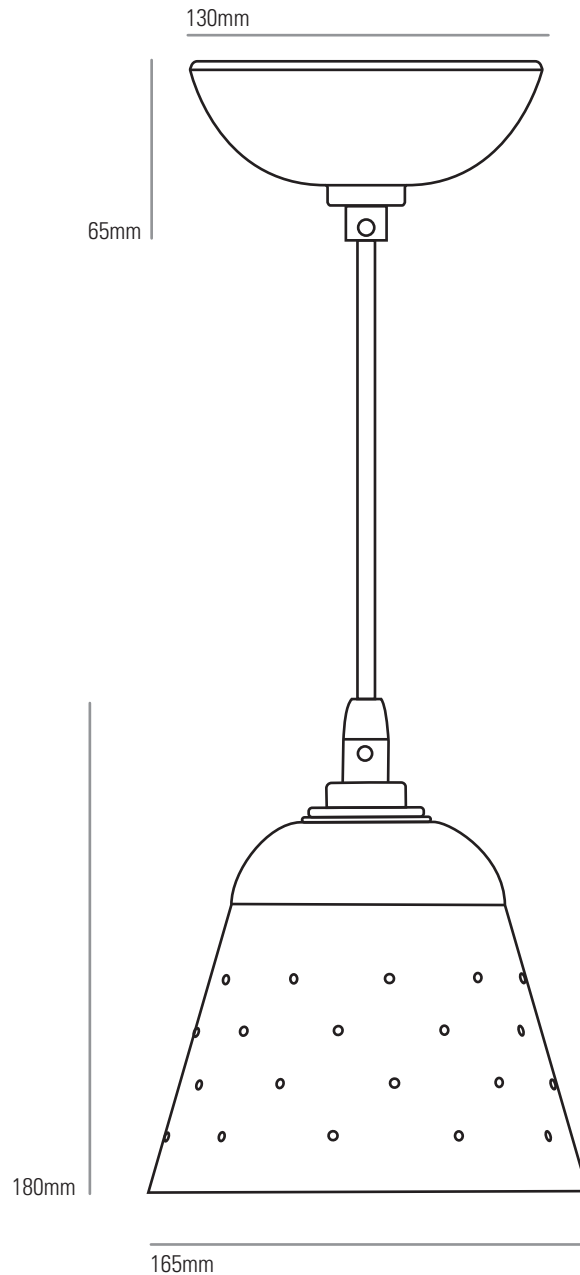

ALMA Pendant Light

Specifications

PRODUCT CODE:	FP701	IP RATING:	IP20
BULB CAP:	E27	MATERIAL(S):	BONE CHINA, BRASS, ALUMINIUM
MAX WATTAGE:	6W LED* 40W Incandescent	AVAILABLE FINISH:	NATURAL, CORAL, SEAWEED
VOLTAGE:	230V (AC)	CABLE COLOUR:	SAND COTTON BRAID
BULB TYPE:	GLS	CABLE LENGTH:	180cm