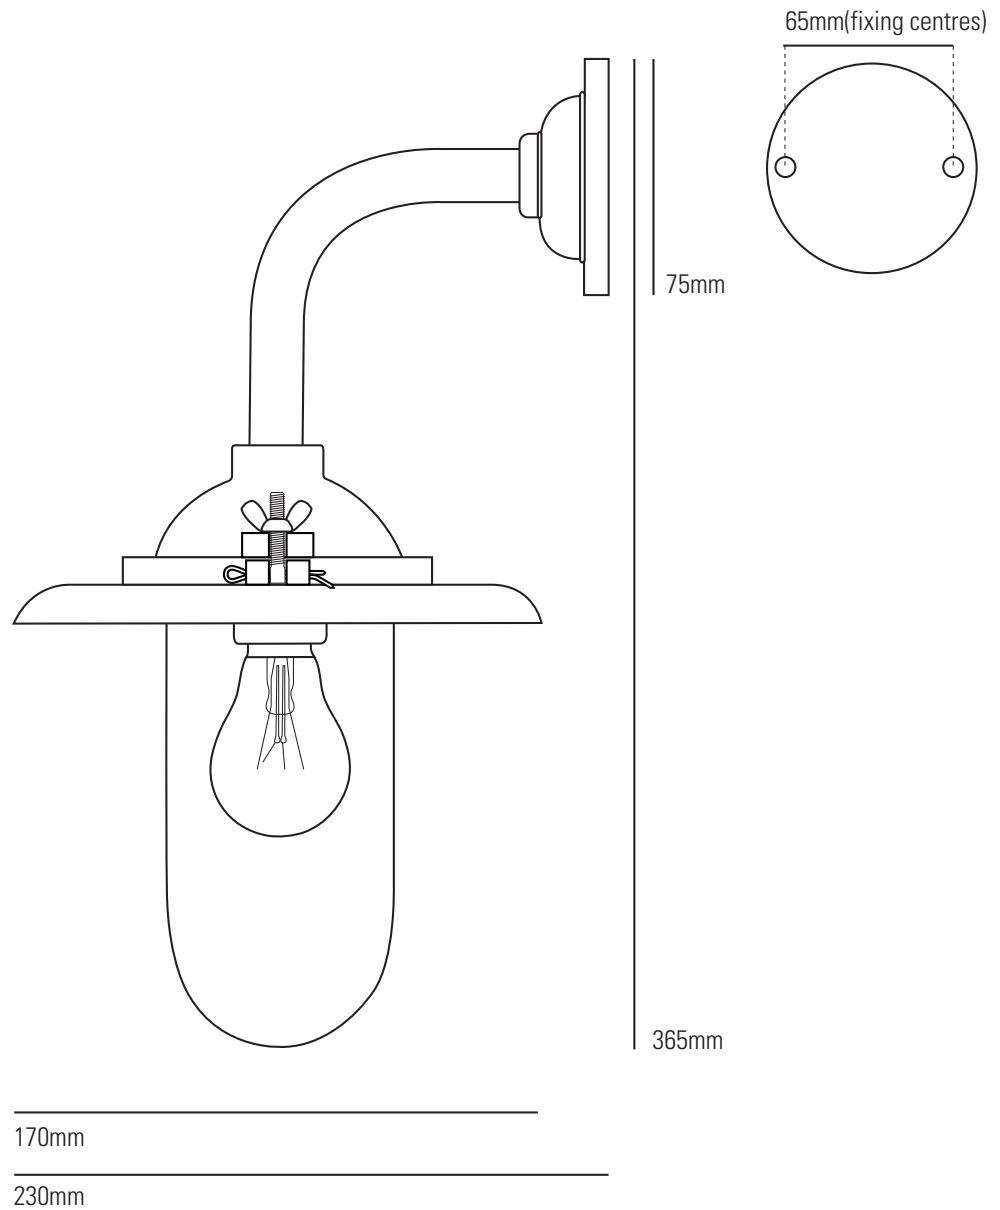

# 7685 Exterior Bracket Light, Right Angle Arm with Reflector

## Specifications

PRODUCT CODE:	DP7685	IP RATING:	IP54
BULB CAP:	E27	MATERIAL(S):	IRON & STEEL/BRONZE & COPPER, GLASS
MAX WATTAGE:	60W	AVAILABLE FINISH:	GALVANISED/GUNMETAL, CLEAR OR FROSTED GLASS
VOLTAGE:	230V (AC)		
BULB TYPE:	GLS		