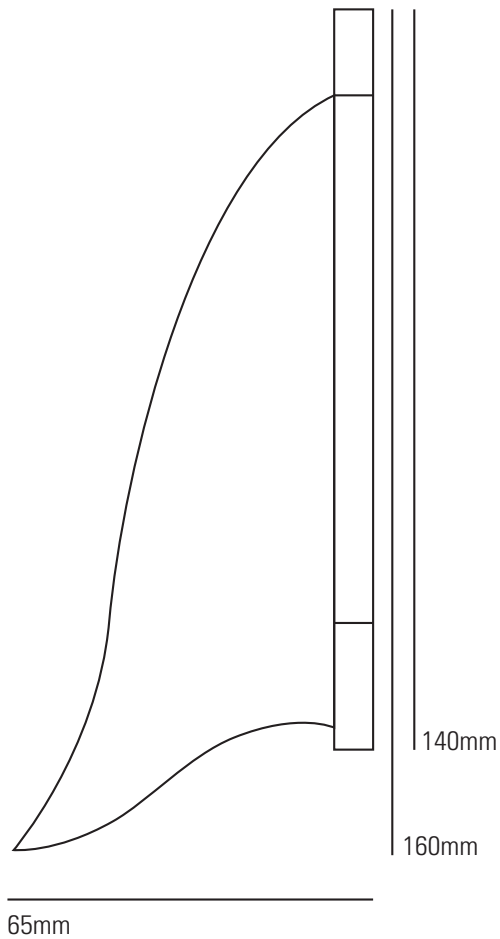

2467/E14 Motorboat Ventilator Cover

Side view

Front view

Specifications

PRODUCT CODE:	DP2467/E14
BULB CAP:	E14
MAX WATTAGE:	15W
VOLTAGE:	230V (AC)

BULB TYPE:	APPLIANCE
IP RATING:	IP20
MATERIAL(S):	BRONZE
AVAILABLE FINISH:	POLISHED OR WEATHERED