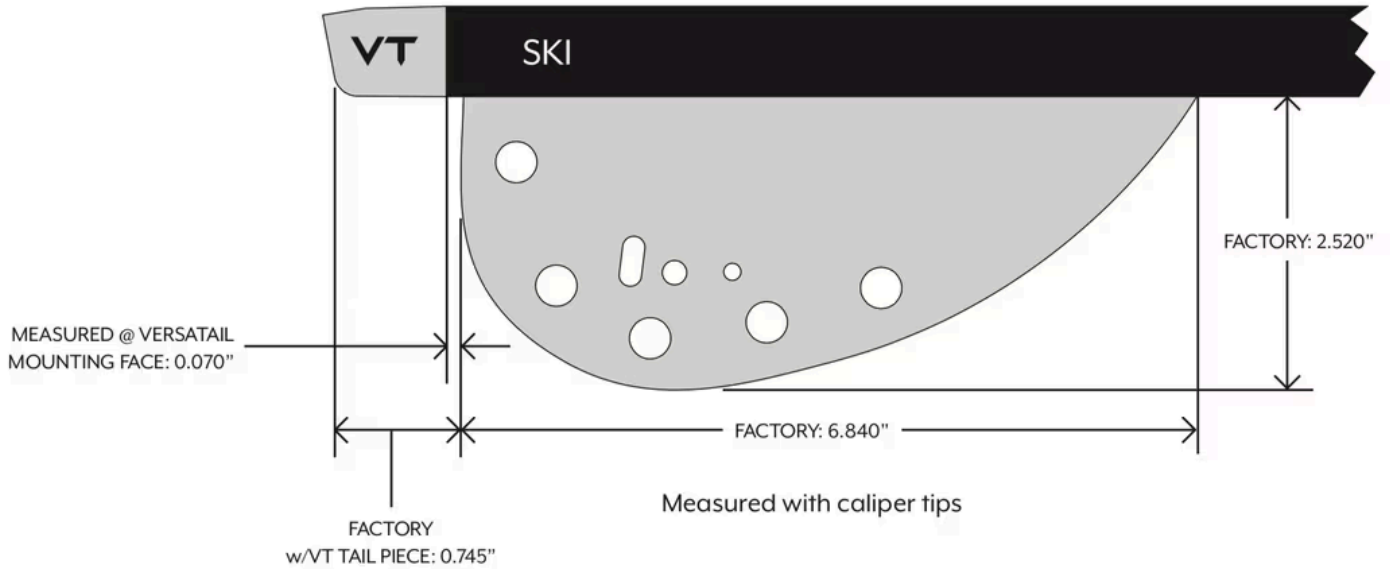

## 2023 DV8 Binding Placement and Fin Specifications

The factory fin settings are 2.520" deep, with a length of 6.840", and 0.745" distance from the tail of the ski using VT tail piece (see diagram). A more accurate and repeatable method for measuring DFT is by removing Versatail and measuring from the Versatail mounting surface to the end of the fin. In this case the DFT is 0.070". A caliper is the best way to check these measurements. Fin tuning instructions, an Allen wrench and warranty information are included with your ski. The binding placement for each size ski is listed below. This is measured from the heel of the front binding to the tail of the ski.

SIZE	BINDING PLACEMENT
65"	28 $\frac{3}{8}$ "
66"	28 $\frac{7}{8}$ "
67"	29 $\frac{3}{8}$ "
68"	29 $\frac{7}{8}$ "

---

The adjustable aluminum foil on your DV8 is mounted by the factory at 7 degrees, upside down, with the two mounting screws above the surface of the wing.

## DV8 Advanced Fin Settings

Water Below 75°F = Reduce DFT by 0.005"

WEIGHT	SKI SIZE	BINDINGS	SKIER	LENGTH (TIPS)	DEPTH (FLAT)	DFT (FLAT)
Up to 130lbs	65"	28 3/8"	Skiers up to 28 off	6.820"	2.510"	0.735"
Up to 130lbs	65"	28 3/8"	Advanced Option 1	6.803"	2.519"	0.740"
Up to 130lbs	65"	28 3/8"	Advanced Option 2	6.950"	2.446"	0.761"
130 - 160lbs	66"	28 7/8"	Skiers up to 28 off	6.830"	2.515"	0.740"