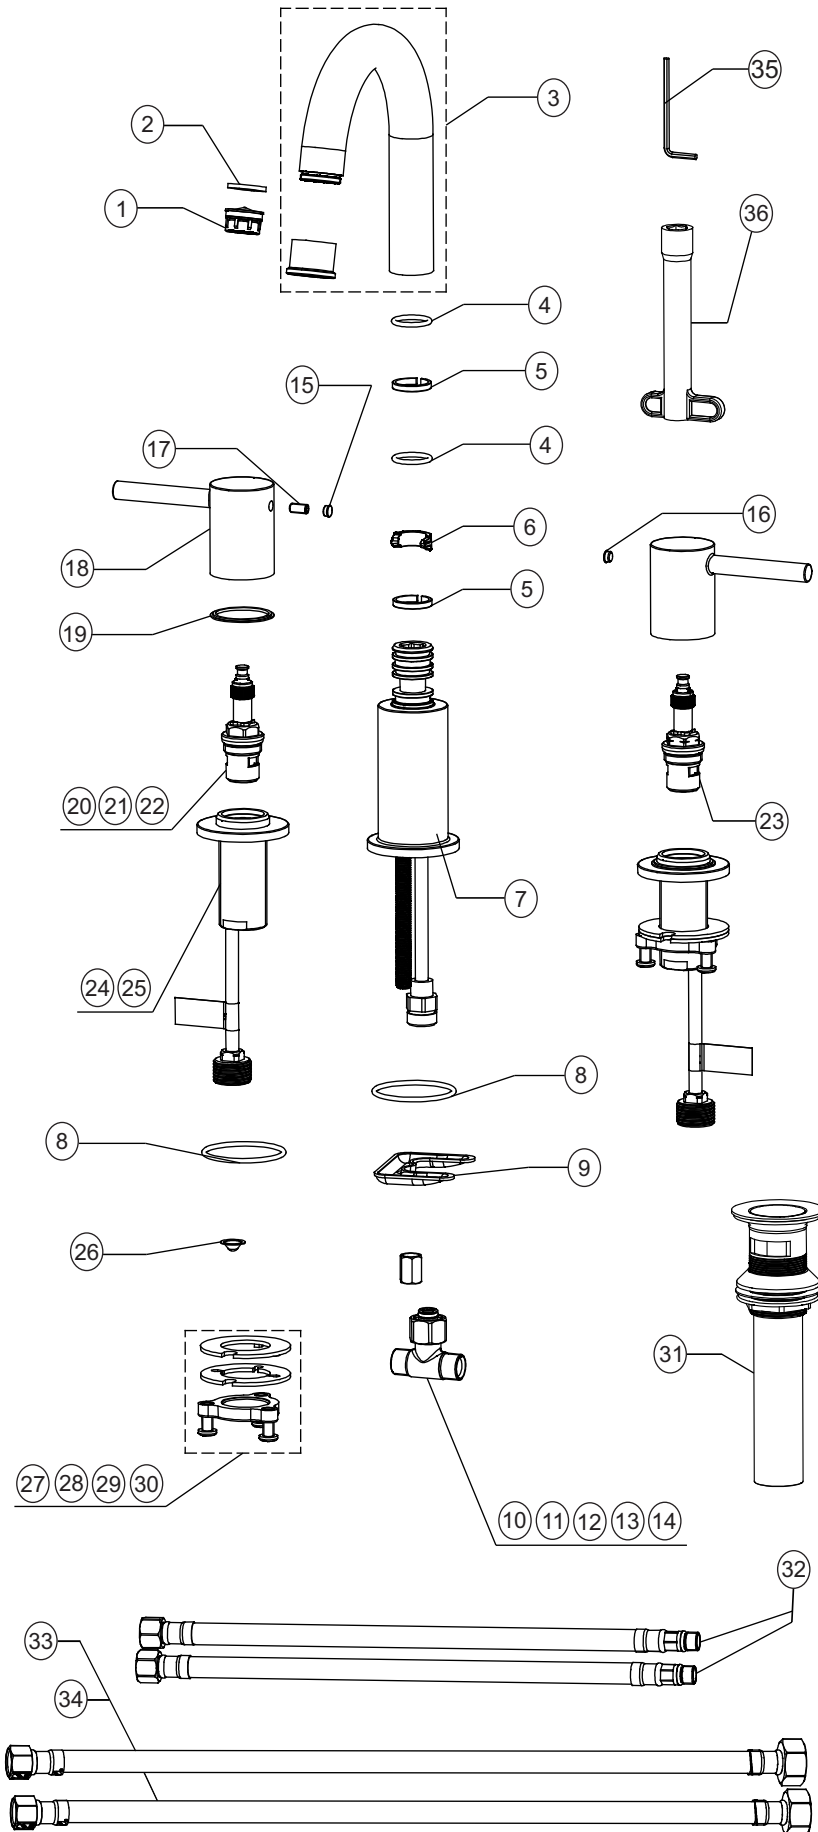

Parts Breakdown

BA-400-07

Double Handle Bathroom Faucet

LULANI
Faucet Co

No.	Description	Quantity
1	Aerator Insert	1
2	Joint	1
3	Spout	1
4	O-ring	2
5	Swivel Ring	2
6	Position Ring	1
7	Body Assembly	1
8	O-ring	3
9	Gasket	1
10	Nut	1
11	O-ring	1
12	Adapter	1
13	O-ring	1
14	Tee-way	1
15	Button (Red)	1
16	Button (Blue)	1
17	Set Screw	2
18	Handle	2
19	Bearing Ring	2
20	Screw	2
21	Spline	2
22	Valve (Hot)	1
23	Valve (Cold)	1
24	Base	2
25	Tee Way	2
26	Metal Screen	2
27	Washer	2
28	Gasket	2
29	Mounting Nut	2
30	Screw	6
31	Over-flow Pop-up Drain	1
32	Supply Lines	1
33	Flexible Hose	1
34	Flexible Hose	1
35	Allen Key	1
36	Socket Wrench	1