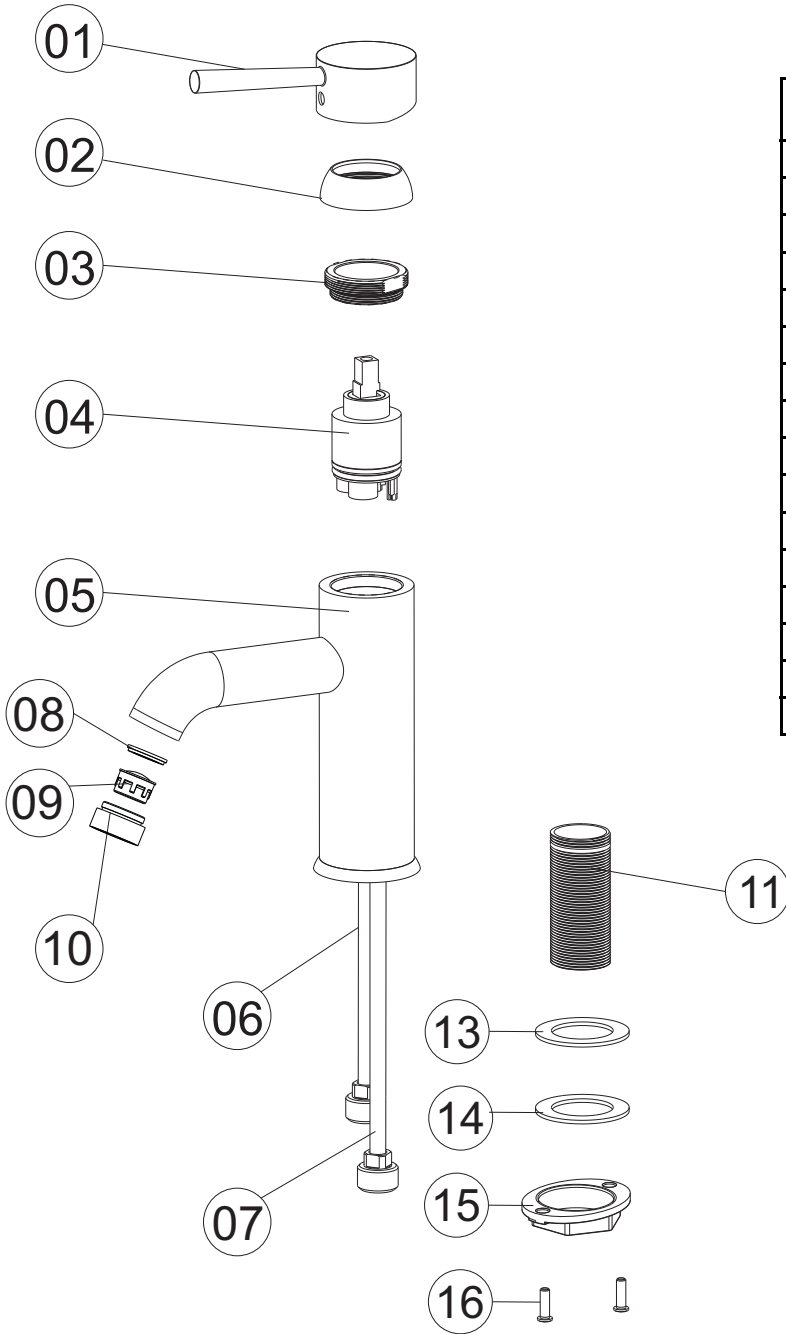

Parts Breakdown

BA-400-03

Single Hole Bathroom Faucet

No.	Description	Quantity
1	Lever handle	1
2	Cap	1
3	Nut	1
4	Cartridge	1
5	Body	1
6	Inlet pipe	1
7	Inlet pipe	1
8	Washer	1
9	Aerator	1
10	Aerator housing	1
11	Shank	1
12	Over-flow Pop-up Drain	1
13	Washer	1
14	Washer	1
15	Mounting nut	1
16	Screw	2