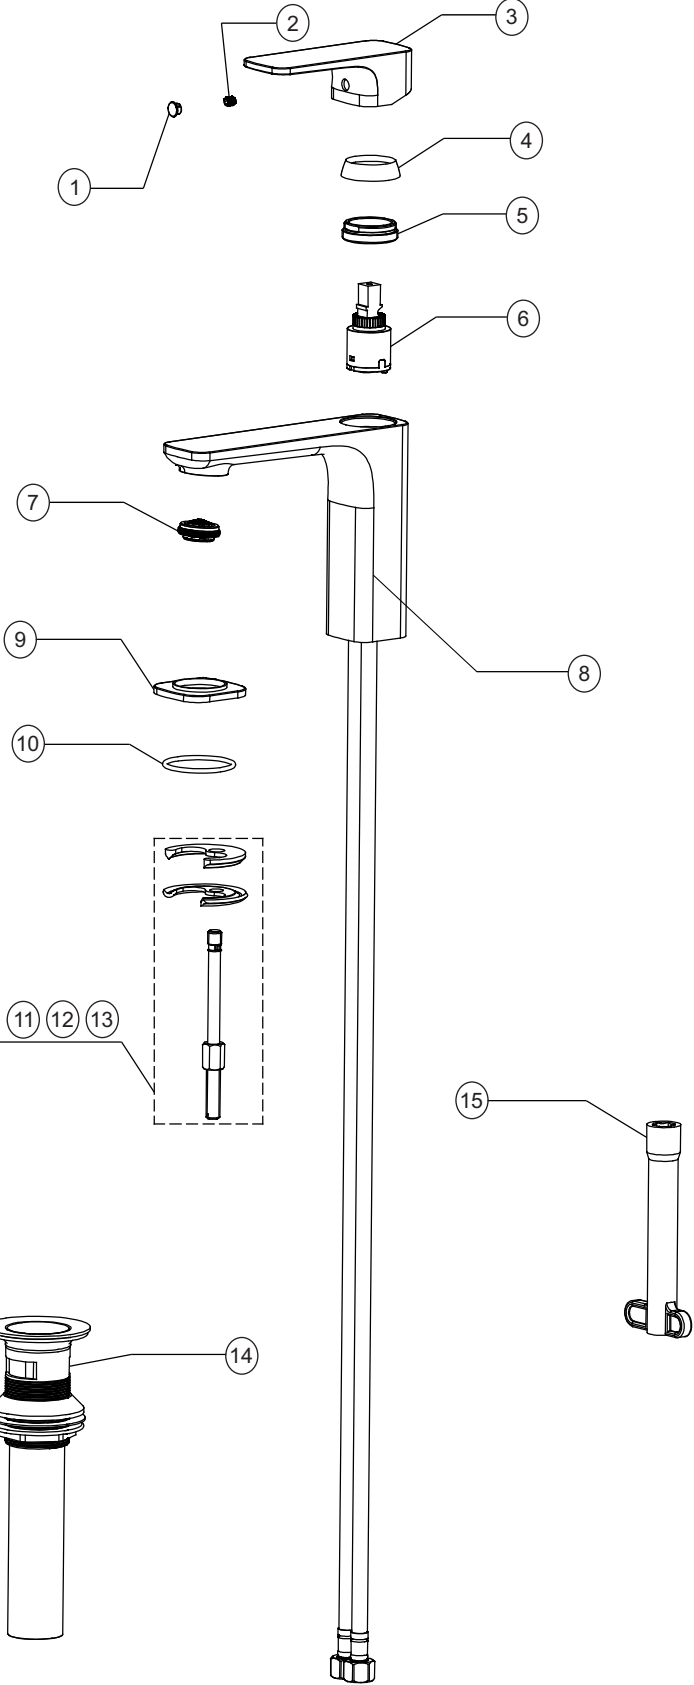

Parts Breakdown

BA-330-01

Single Hole Bathroom Faucet

No.	Description	Quantity
1	Button	1
2	Set Screw	1
3	Handle	1
4	Flange	1
5	Nut	1
6	Cartridge	1
7	Aerator	1
8	Body Assembly	1
9	Base	1
10	O-ring	1
11	Washer	1
12	Gasket	1
13	Screw	1
14	Pop Up Drain	1
15	Socket Wrench	1
16	Hex Key	1
17	Wrench	1