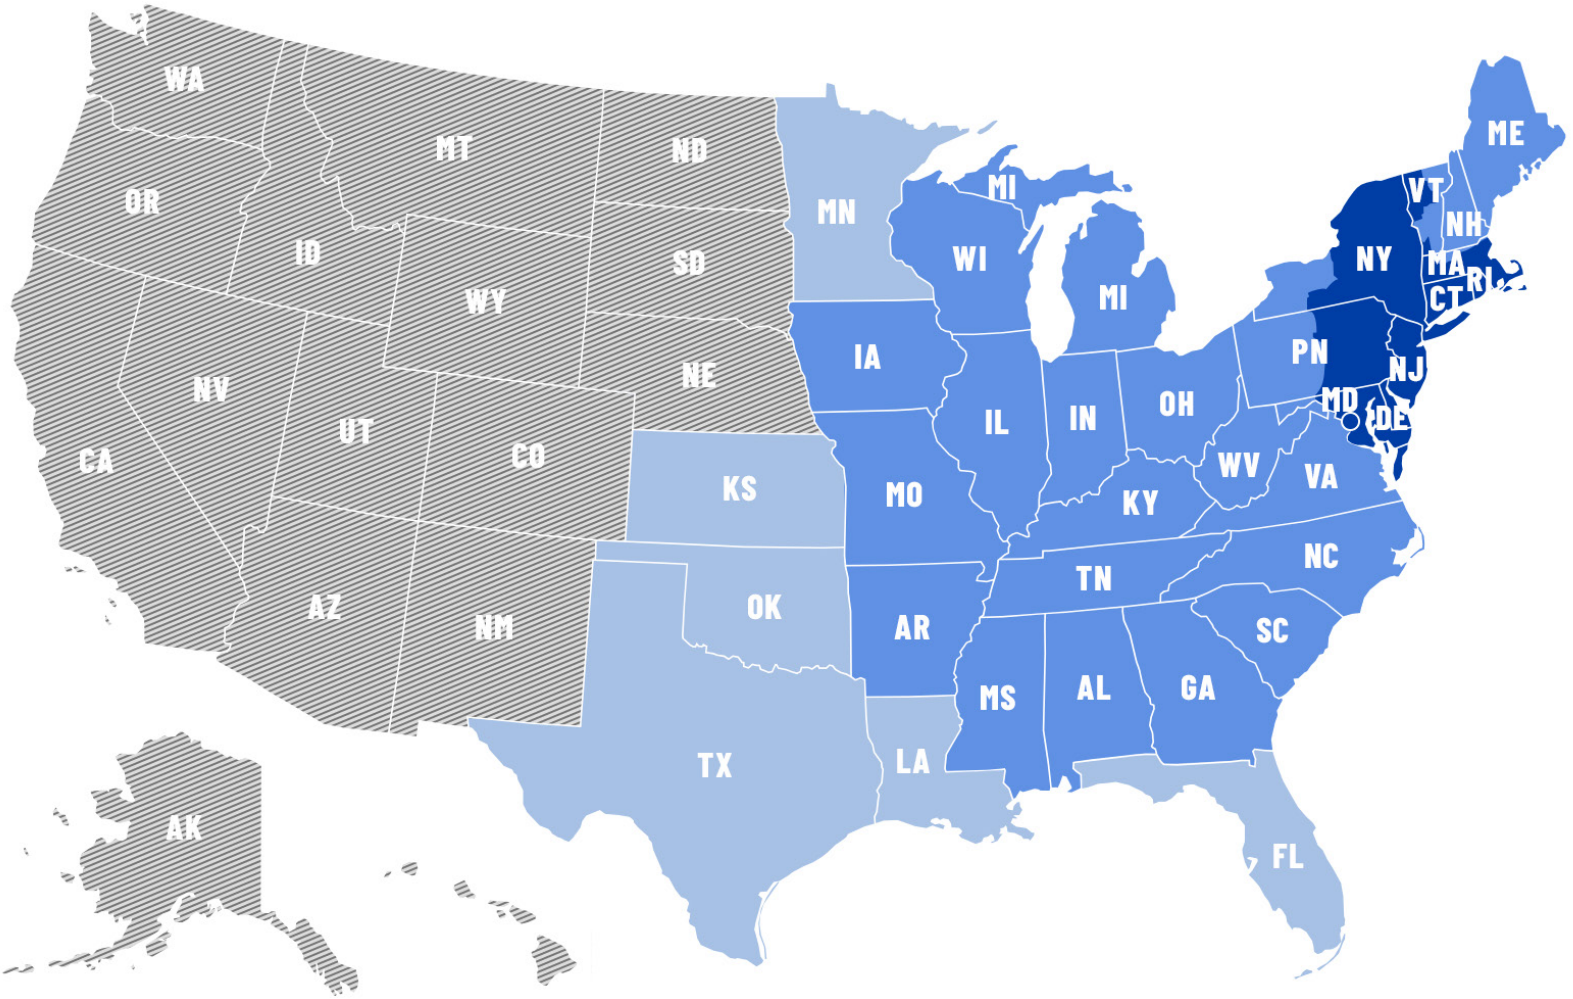

ESTIMATED SHIPPING TIME FROM ORDER DATE

BLUE = 1 day **PERIWINKLE** = 2 days **LIGHT BLUE** = 3 days
GREY = Sorry, but we're working on it!

If order is placed before 1pm* on... ..your order should arrive on:

MONDAY	TUESDAY	WEDNESDAY	THURSDAY
TUESDAY	WEDNESDAY	THURSDAY	TUESDAY
WEDNESDAY	THURSDAY	TUESDAY	WEDNESDAY
THURSDAY-SUNDAY	TUESDAY	WEDNESDAY	THURSDAY

*Orders placed after 1pm will be shipped the next business day.