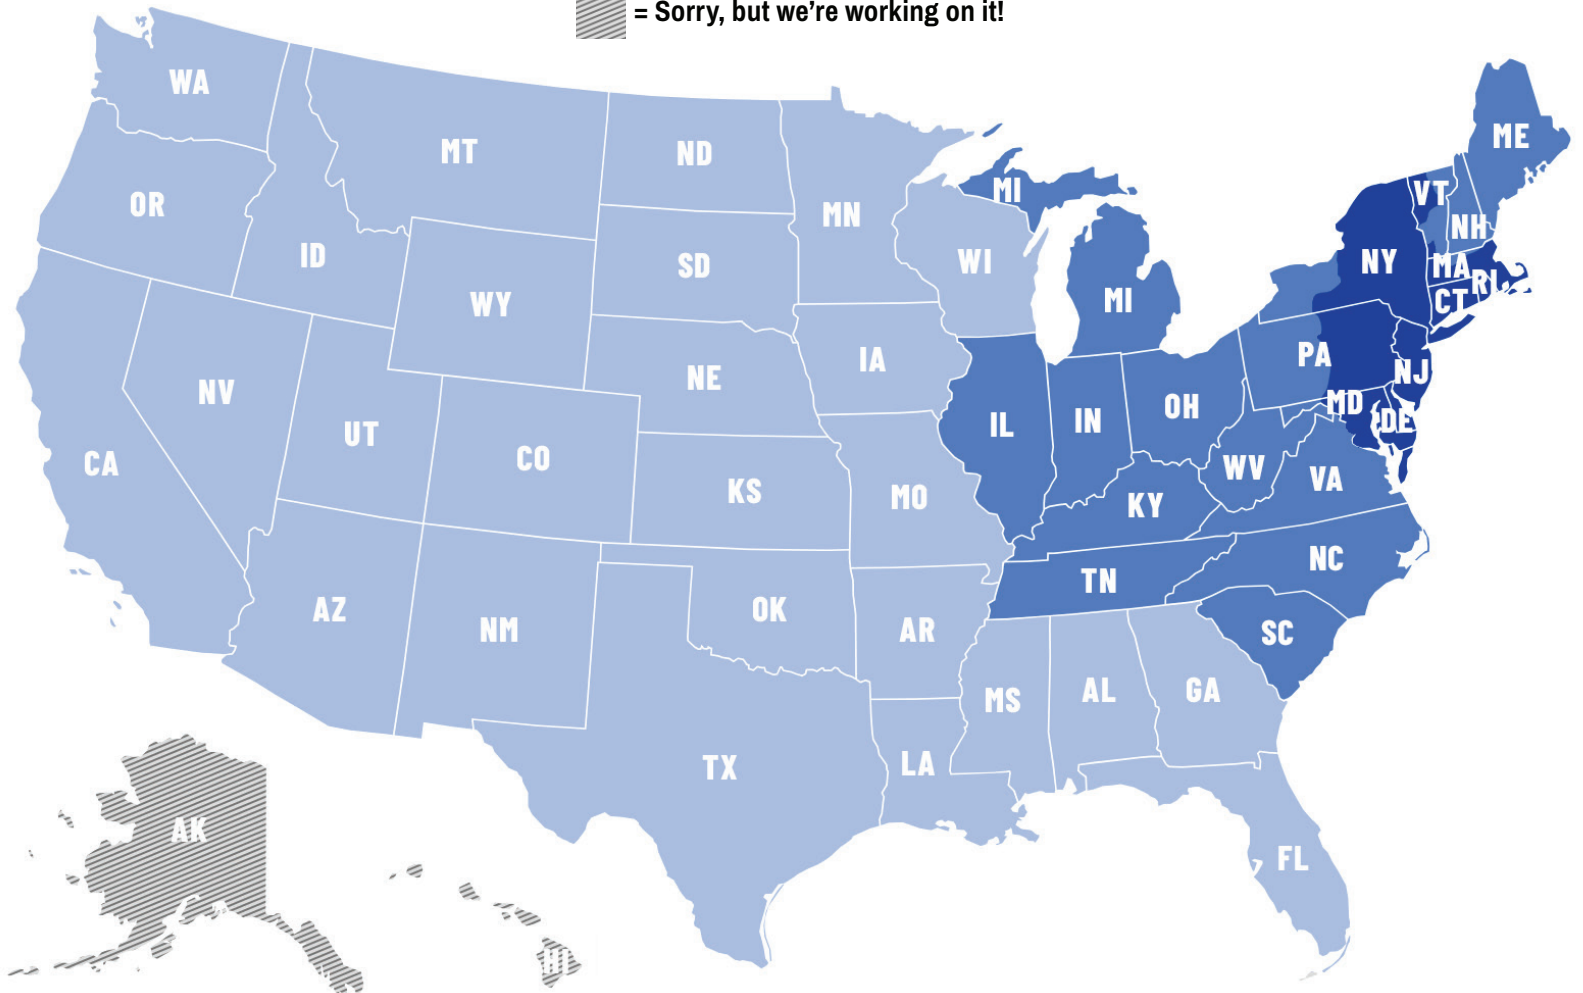

# ESTIMATED SHIPPING TIME FROM ORDER DATE

## We deliver to all 48 contiguous states!

= 1 day
  = 2 days (via FedEx Ground)
  = 2 days (via FedEx Air)

= Sorry, but we're working on it!

IF ORDER IS PLACED BEFORE 2PM* ON...	...YOUR ORDER SHOULD ARRIVE ON:	VIA GROUND	VIA AIR
MONDAY	TUESDAY	WEDNESDAY	WEDNESDAY
TUESDAY	WEDNESDAY	THURSDAY	THURSDAY
WEDNESDAY	THURSDAY	FRIDAY	FRIDAY
THURSDAY	FRIDAY	SATURDAY	WEDNESDAY
FRIDAY	SATURDAY	SUNDAY/MONDAY	WEDNESDAY
SATURDAY & SUNDAY	TUESDAY	WEDNESDAY	WEDNESDAY